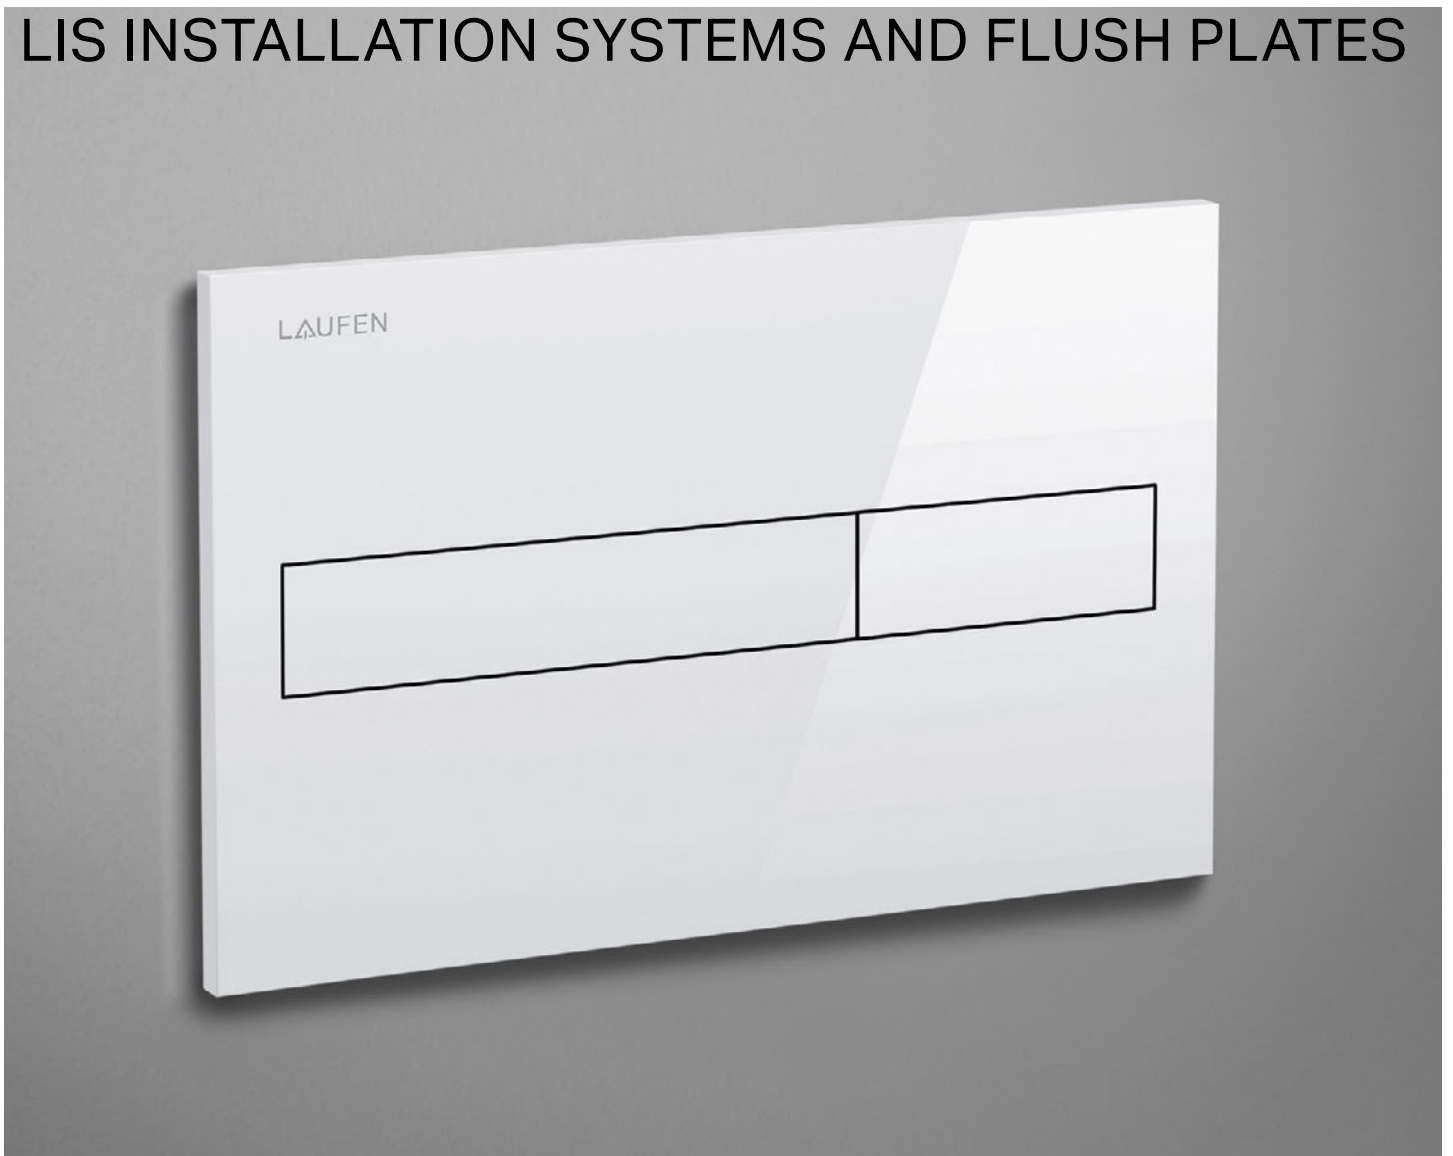

LIS INSTALLATION SYSTEMS AND FLUSH PLATES

LIS flush plate AW1, white