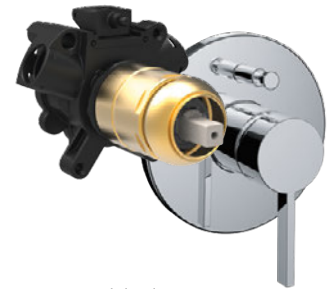

SIMIBOX Light with stop valves  
HF 574037000000

SIMIBOX Standard with stop valves  
Supply and outlet pipes reversible  
HF 574038000000

Pre-assembled set  
with functional unit  
and decorative finish