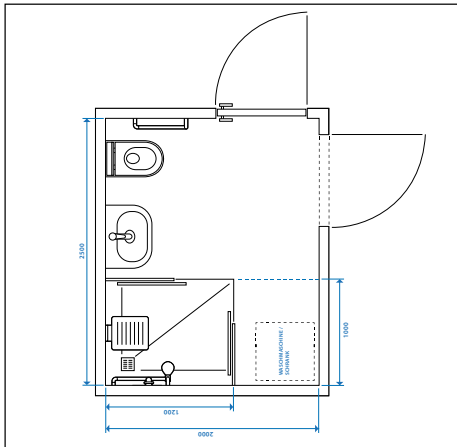

PRO LIBERTY / LIBERTY LINE / REHAB

THE UNOBSTRUCTED BATHROOM

Demographic change has brought the needs of older people to the fore. At the same time, it has become clear that planning is beneficial for all generations. In general, a barrier-free bathroom provides greater safety and comfort and is an investment for the future. As a rule, virtually all LAUFEN products are suitable for a bathroom for all age groups. Depending on the place of use and target group, however, particular regulations and guidelines must be adhered to.

Planning for all ages and apartments for the elderly

Planning for all ages means creating value for everyone. A bathroom for every age is characterised by a generous, floor level shower with easy-to-operate faucets and shower sliding bar, a washbasin which is suitable for wheelchair access with ergonomic faucets and a toilet mounted at 0.46 m (upper edge of toilet seat).