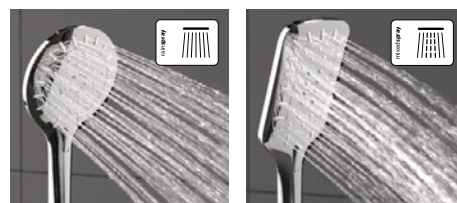

RAINSPRAY

MIXEDSPRAY