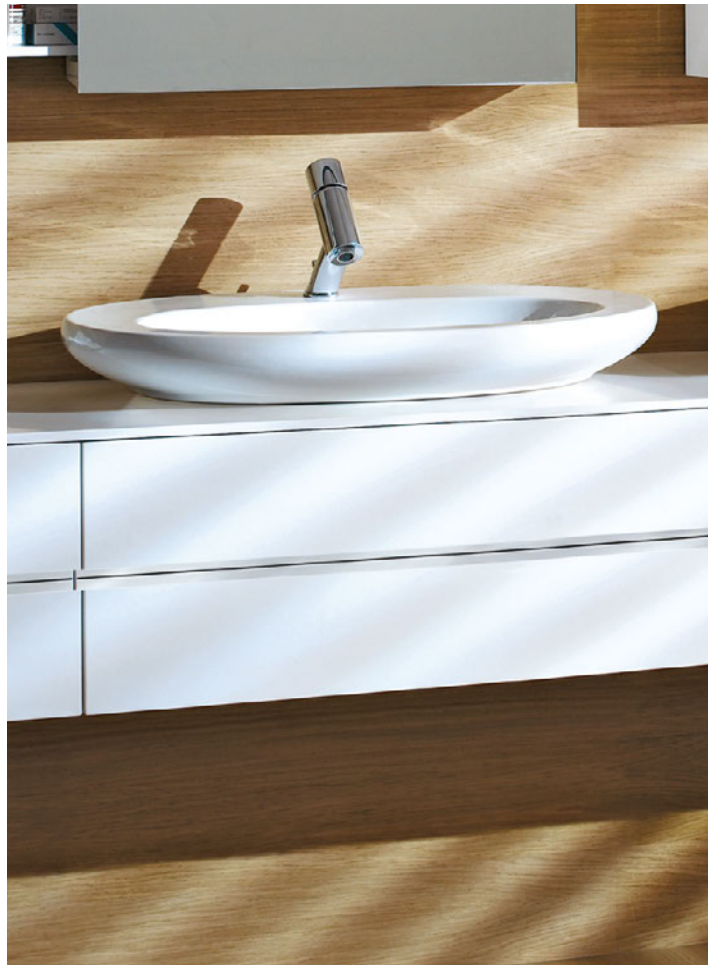

ILBAGNOALESSI bowl washbasin with tap bank 75; cover for vanity unit