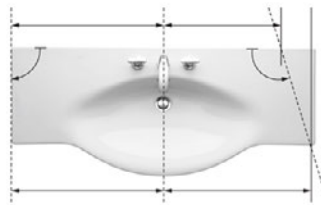

Made-to-measure sanitary ware

Many large LAUFEN washbasins can be manufactured made-to-measure at the factory. Using this innovative production technology, we can manufacture sanitary ware to fit the plan of your bathroom. The ceramic piece can be cut to size – even on the diagonal.