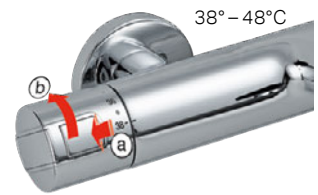

Spot on – precision selection of water temperature

Simply set the degree and enjoy your shower at the temperature of your choice. Additional safety feature: the child-friendly stop button limits the temperature to 38 °C. You have to press and turn the button at the same time (see illustration 4) for hotter water.