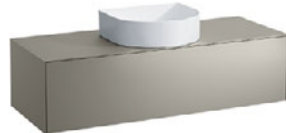

H405421

Drawer element, 1 drawer, matching bowl washbasins 812340, 812341, 812342, 812343, centre cut-out

1175 x 455 x 340 mm