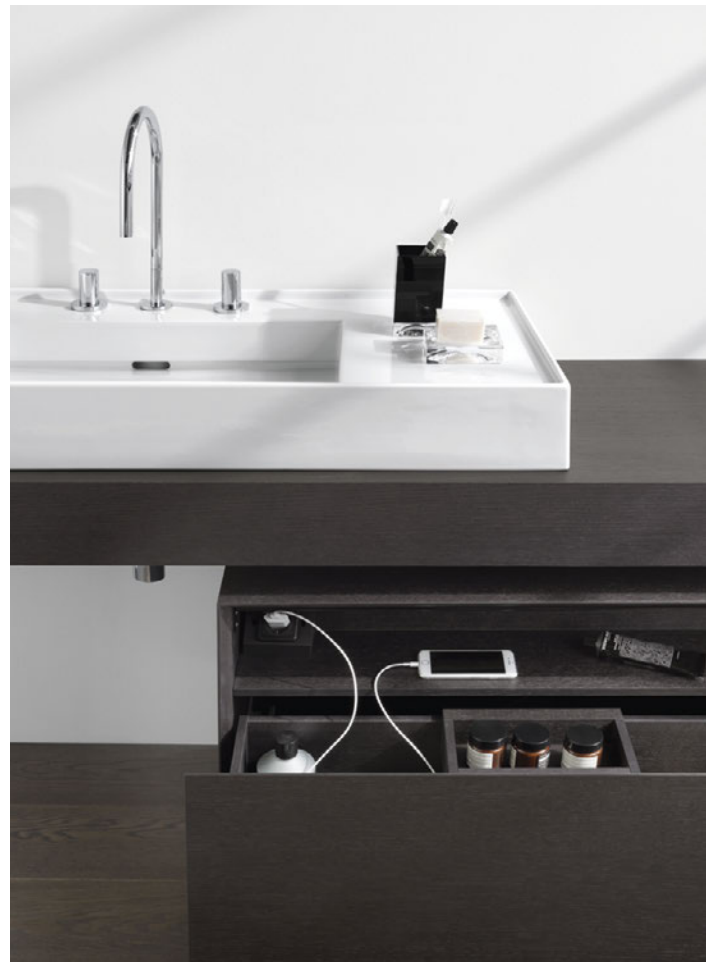

Kartell • LAUFEN washbasin 90, undersurface ground; basin mixer
BOUTIQUE countertop; drawer element with organiser