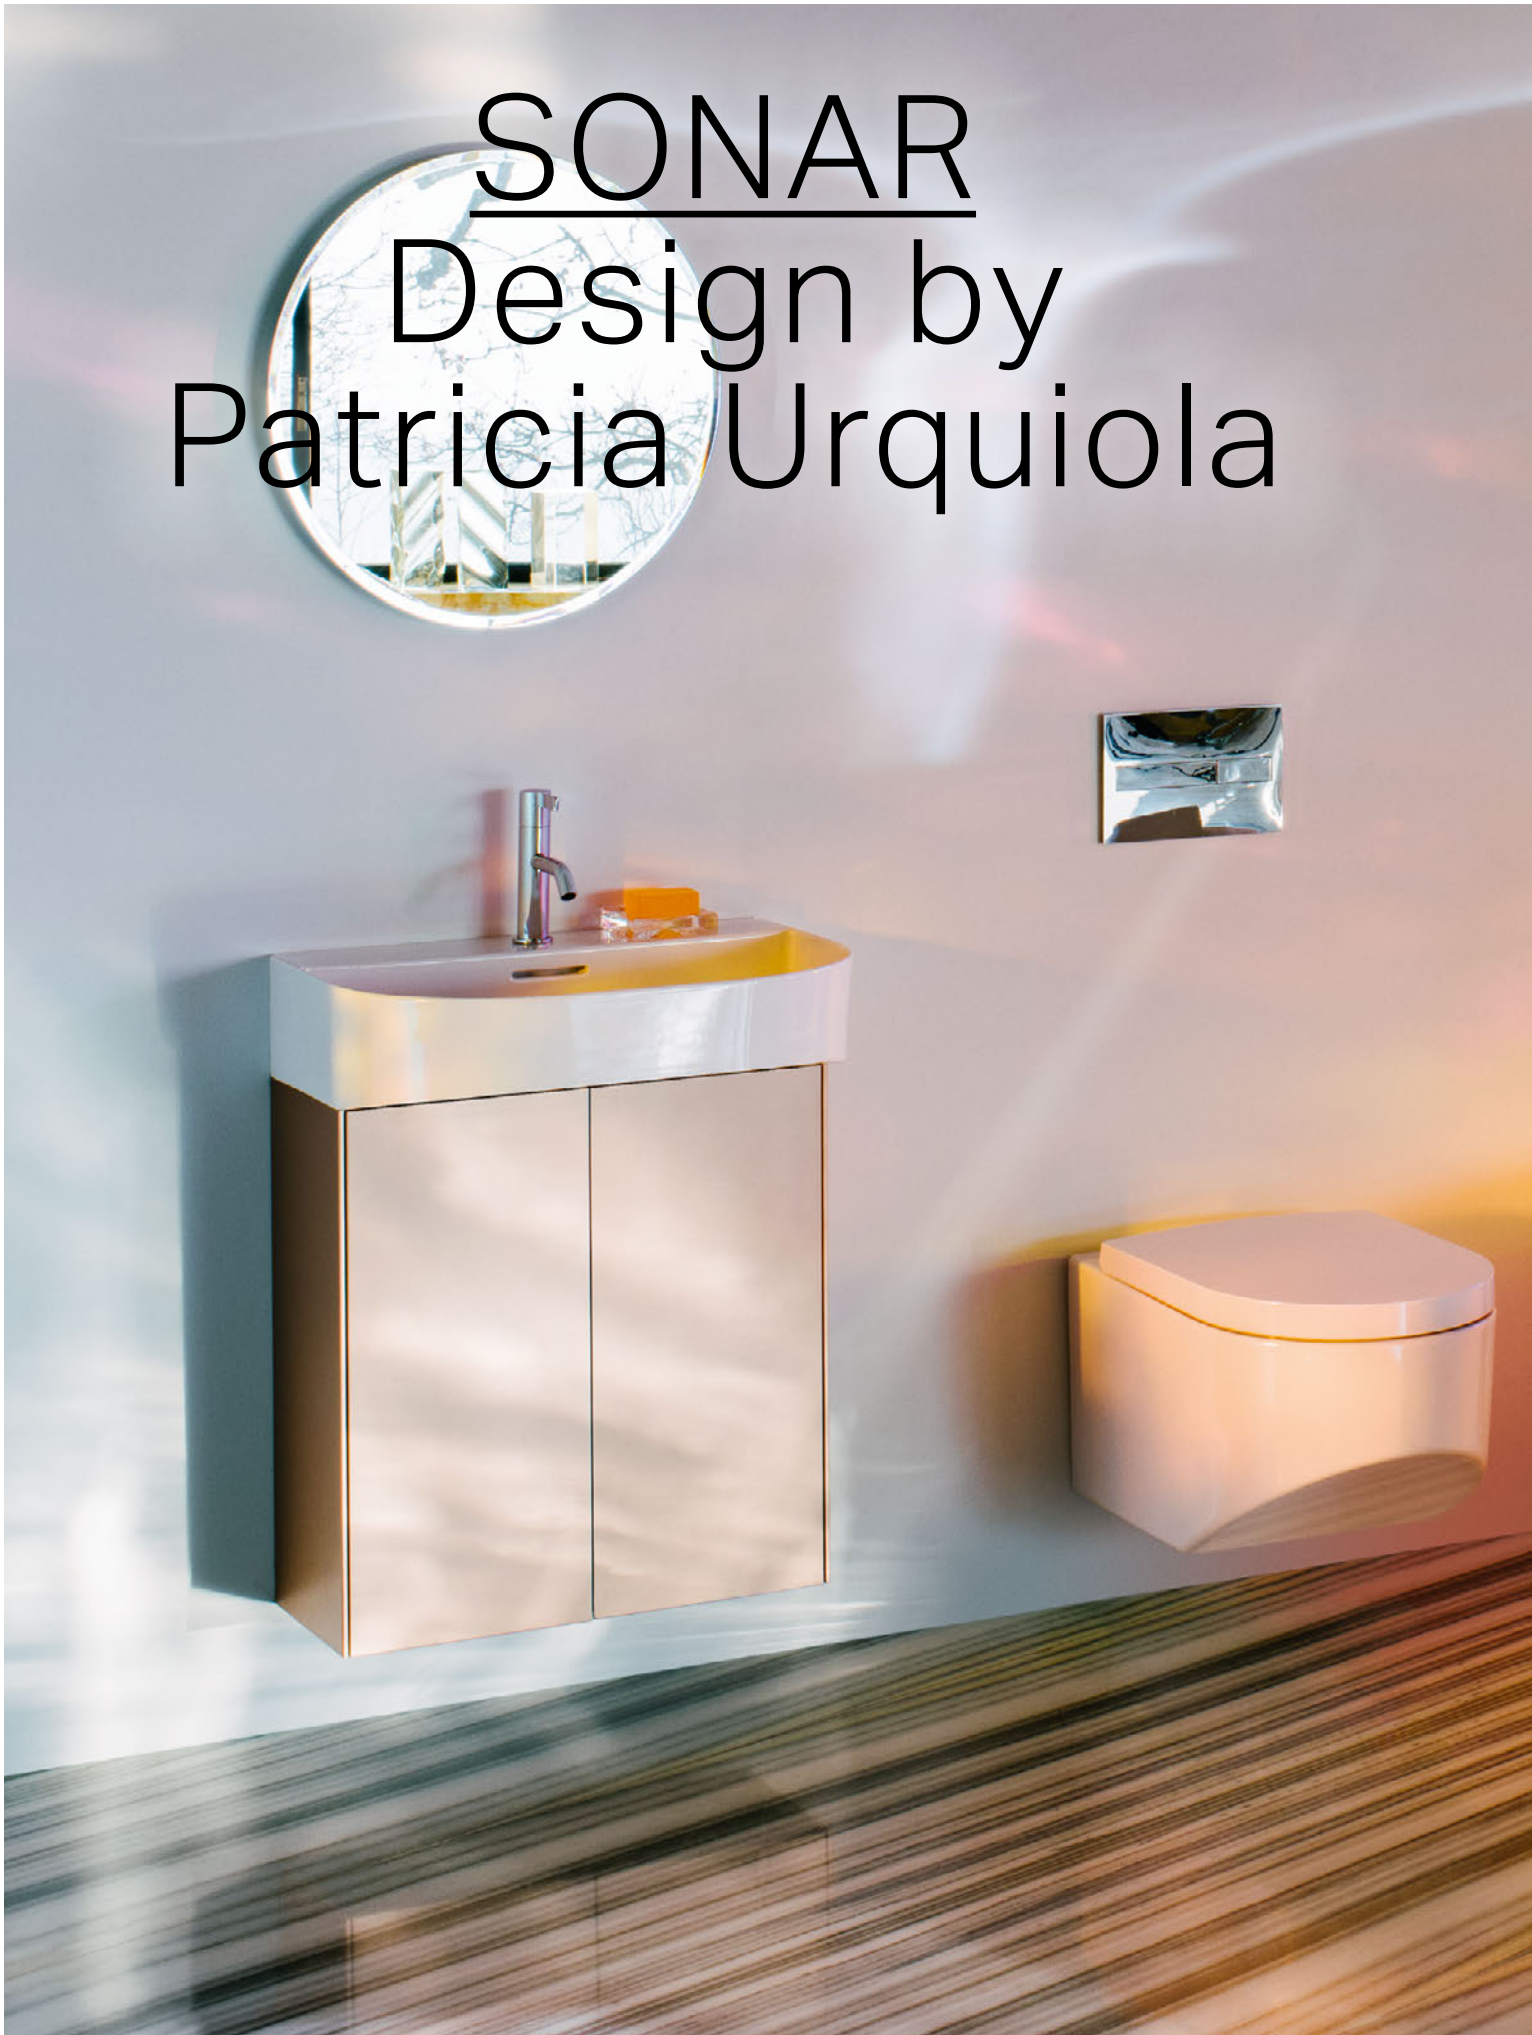

WELLNESS

SENTEC BATHTUBS	282
ACRYLIC BATHTUBS AND SHOWER TRAYS	286
STEEL BATHTUBS AND SHOWER TRAYS	294
CERAMIC SHOWER TRAYS	300
MARBOND BATHTUBS AND SHOWER TRAYS	302

URINALS

PUBLIC URINALS	314
HOME URINALS	321
LIS FOR URINALS	323

FAUCETS

THE NEW CLASSIC	328
KARTELL • LAUFEN	334
SENSE	340
CITYPLUS	344
TWINPLUS	348
PURE	352
CITYPRO	356
NEJA	360
LAURIN	364
LUA	368
SIMIBOX	374
TWINTRONIC - DIGITAL PUBLIC BATHROOM	380
SHOWER ACCESSORIES	384

APPENDIX

PRODUCT FEATURES AND BENEFITS	390

ABOUT LAUFEN

THE COMPANY	400
THE PRODUCTION	402
THE INNOVATIONS	404
THE HISTORY	406
THE DESIGNERS	408
THE REFERENCES	412

SONAR Design by Patricia Urquiola

SONAR washbasin 60 with vanity unit; wall-hung WC; freestanding bathtub with tap bank and surface structure; backrest, tray for Sonar bathtubs
Kartell • LAUFEN basin mixer; bath mixer; soap dish „Boxy“ FRAME 25 mirror round