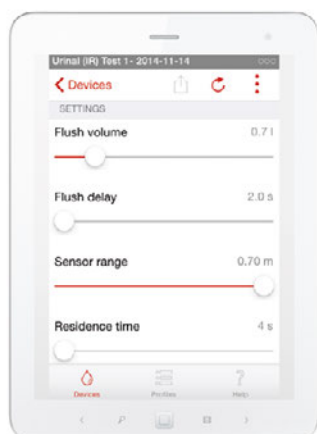

The range includes various different urinal elements for dry and wet installation.

The most varied installation scenarios can be achieved with their help. For urinals, the surface mounting elements are also available with a pre-assembled control box by Sanimatic without a built-in control unit. As a network version, the control box contains a Bluetooth-module for the upkeep and maintenance of the basic settings via SmartControl App (iOS & Android).