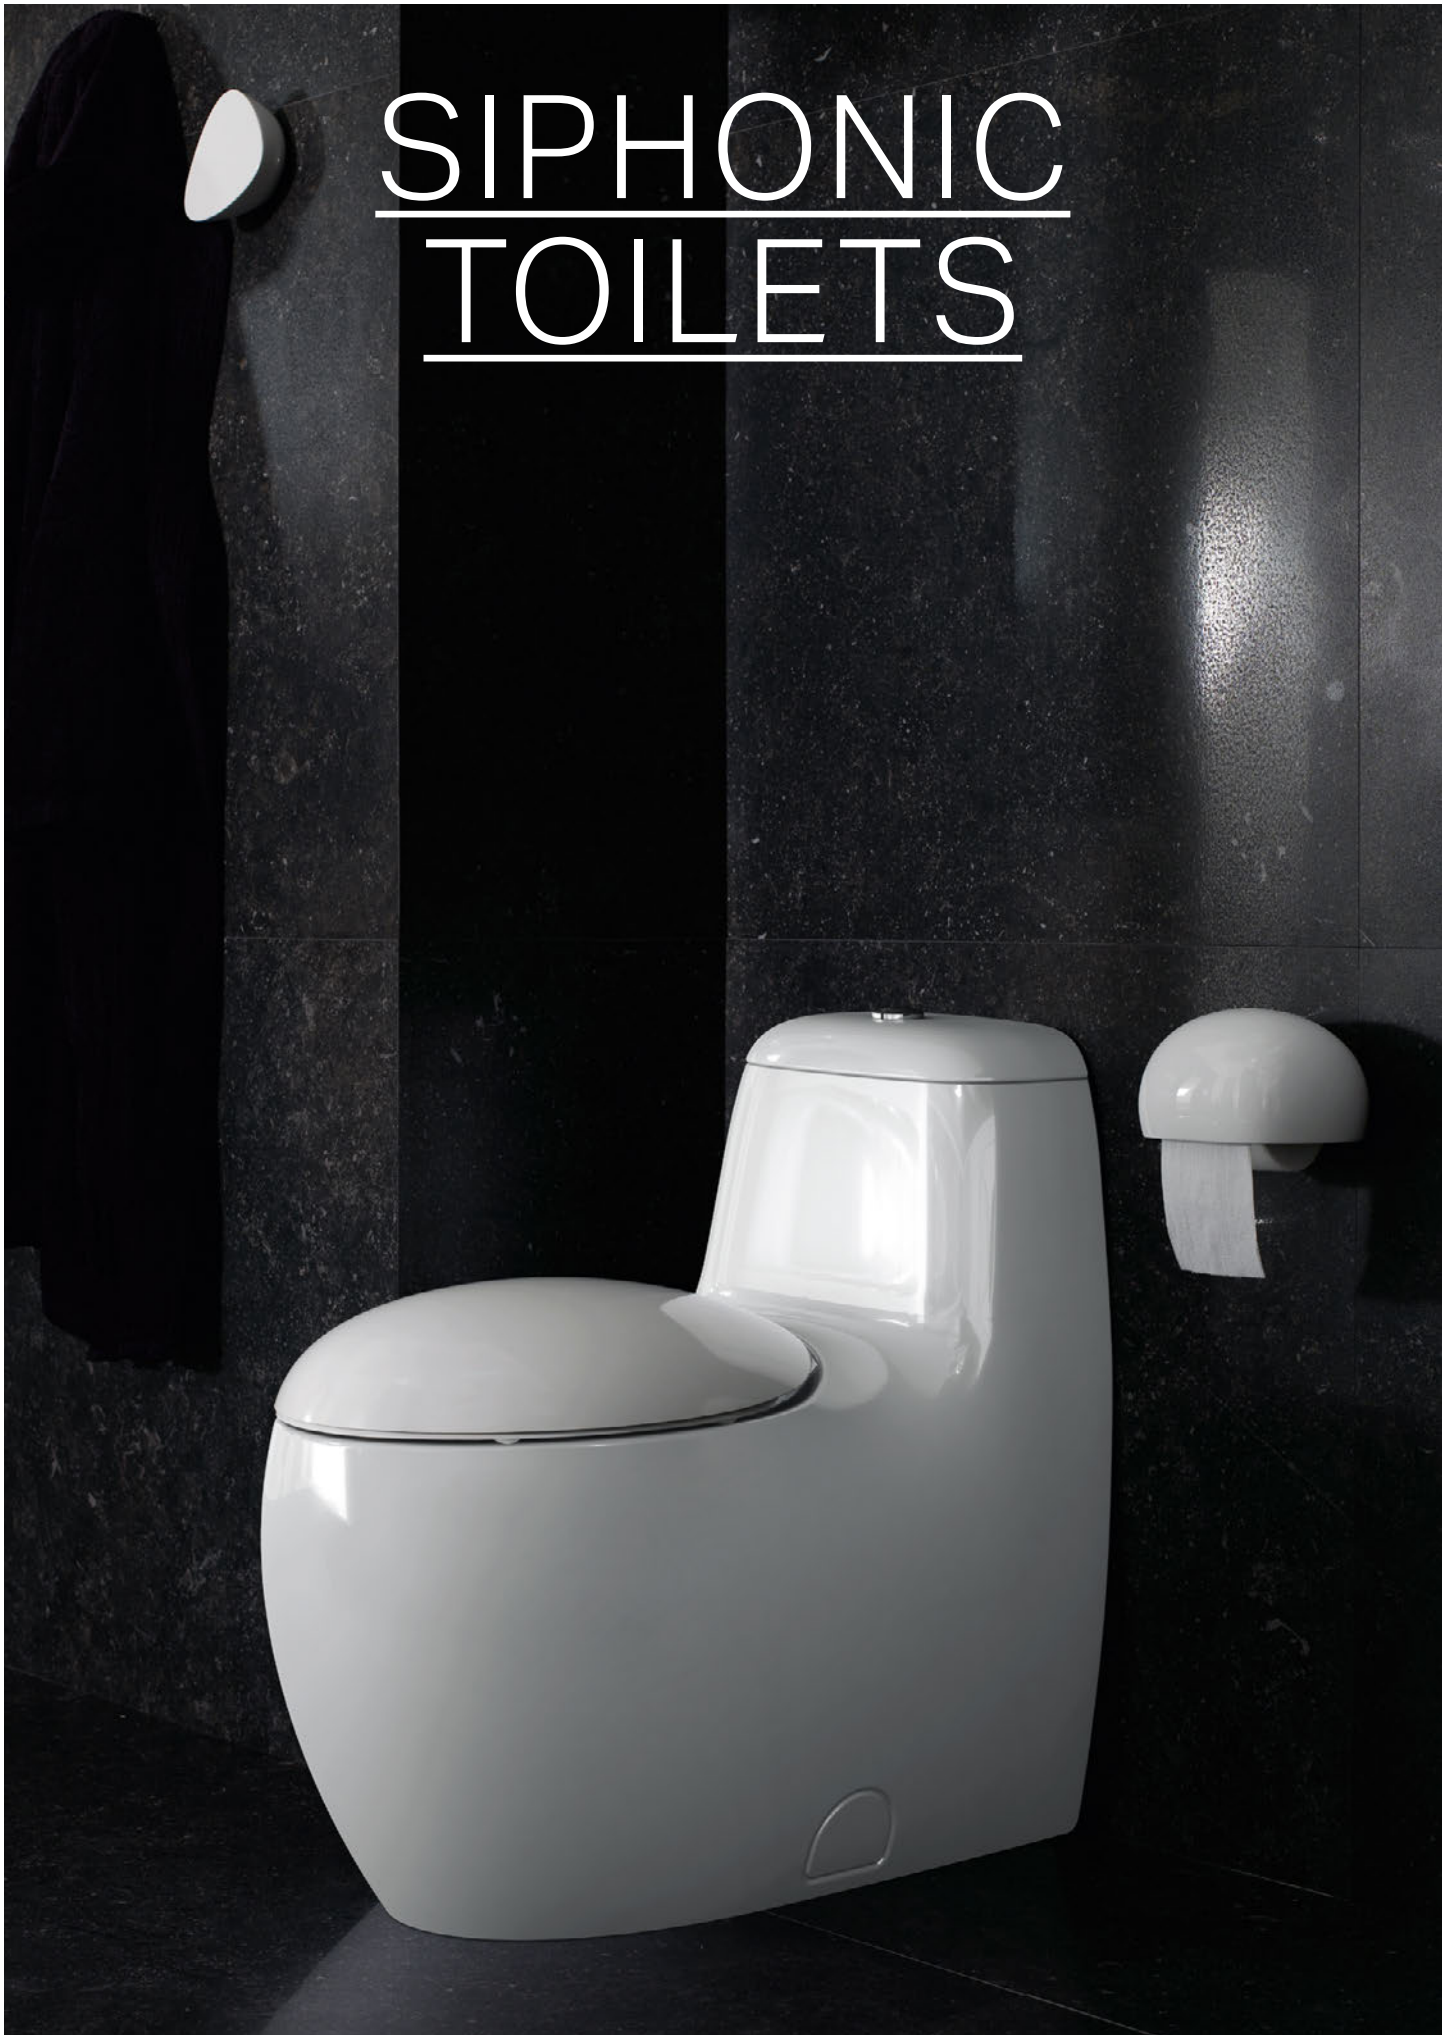

SIPHONIC TOILETS

ILBAGNOALESSI one piece toilet; toilet roll holder; towel holder