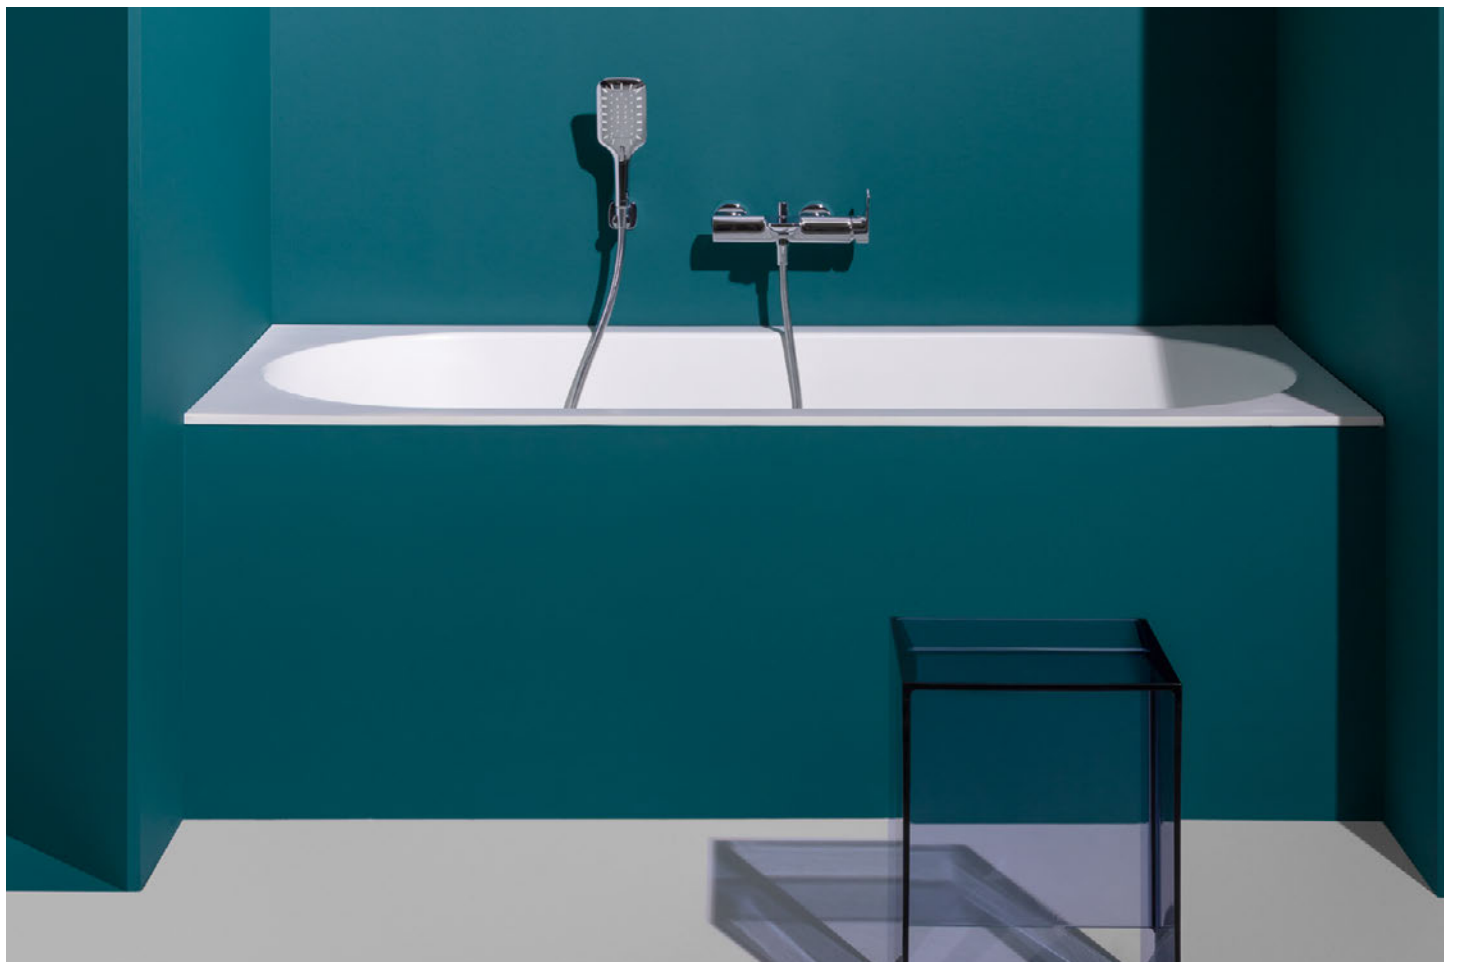

universal  
design award 2011

LAUFEN PRO shower tray, made of Marbond

LAUFEN PRO shower tray, made of Marbond

LAUFEN PRO bathtub, drop-in version

LAUFEN PRO bathtub, drop-in version

LAUFEN PRO under-mounted washbasin