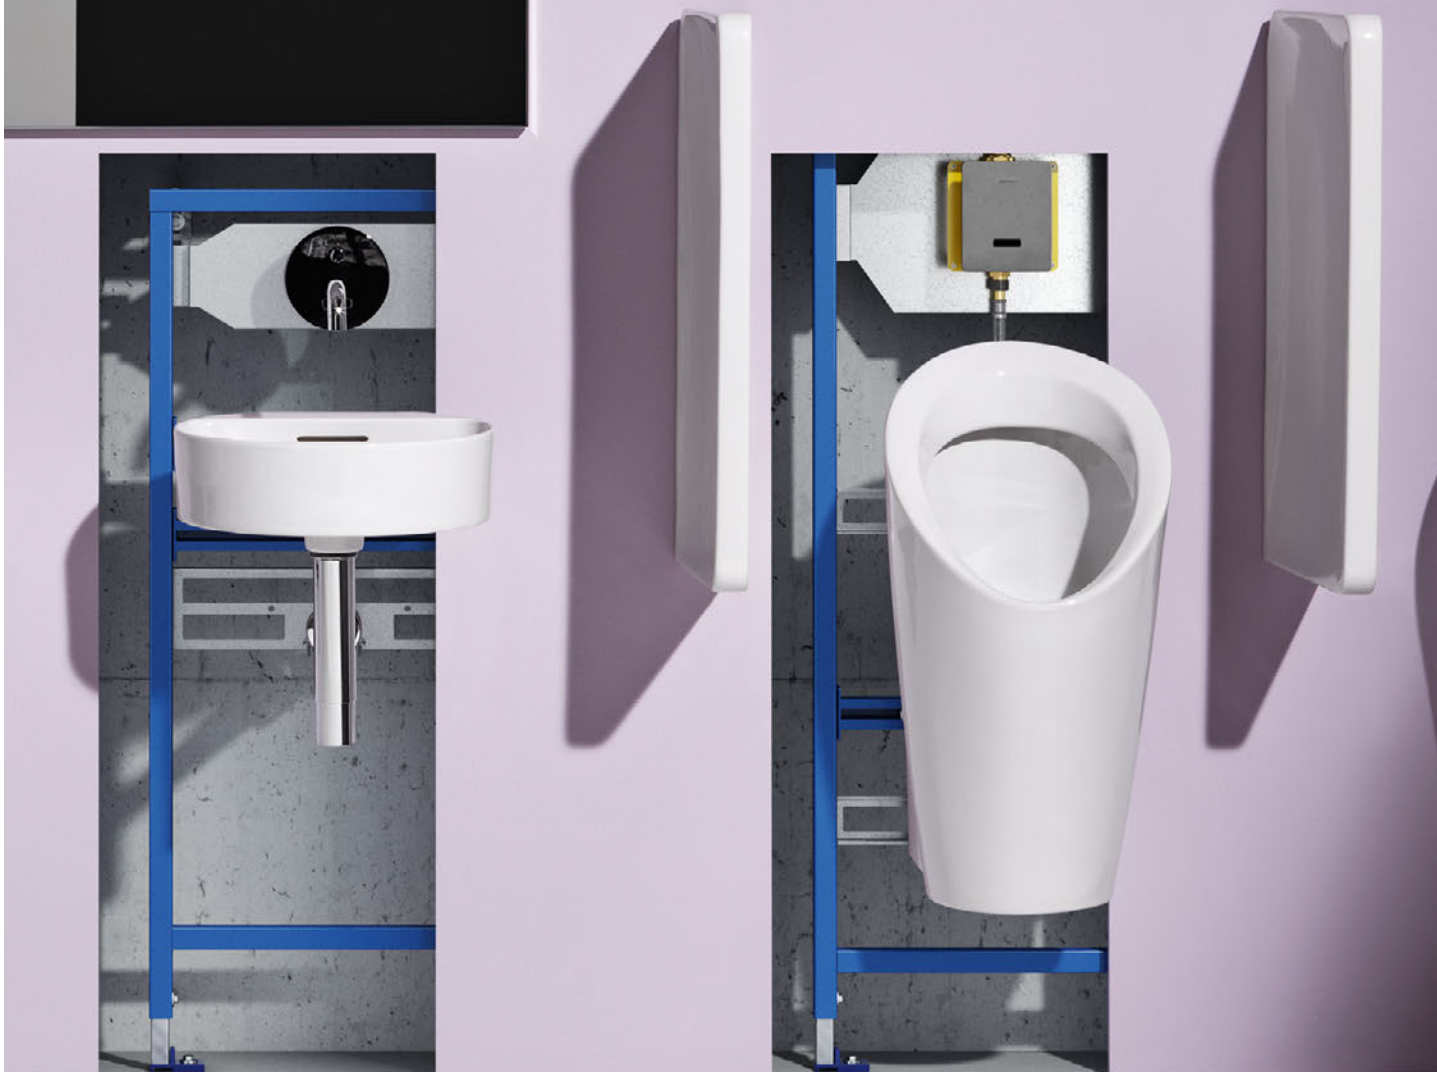

LIS - LAUFEN INSTALLATION SYSTEM

VAL small washbasin TWINTRONIC concealed basin mixer with electronic control LEMA urinal CINTO urinal divider LIS installation system