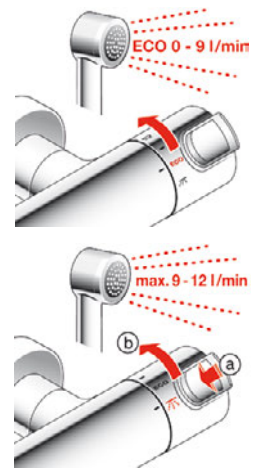

Economical – infinitely adjustable water flow

Regulate the water flow at the turn of a hand. Use the Eco button to easily save more water (see illustration 5). By pressing the stop button you leave the ECO range and the water runs at full flow (see illustration 6).