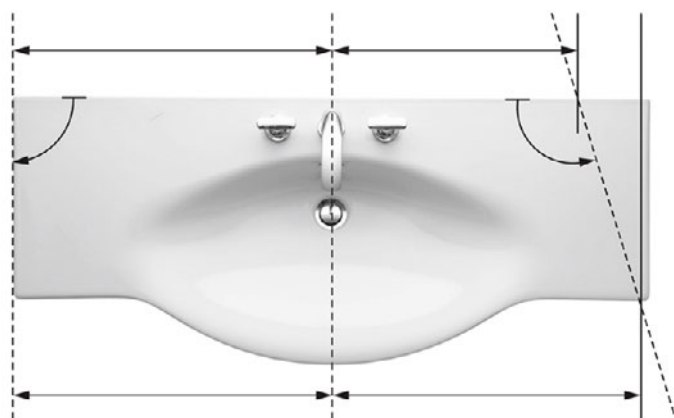

# PALACE

PALACE washbasin 90, shelf right FRAME 25 mirror cabinet 60

Large PALACE washbasins can be ordered made-to-measure from the factory. Thanks to the innovative production engineering, our sanitary ware can be cut and fitted into bathroom floor plans. It is possible to shorten the ceramics by cutting - even at an angle.