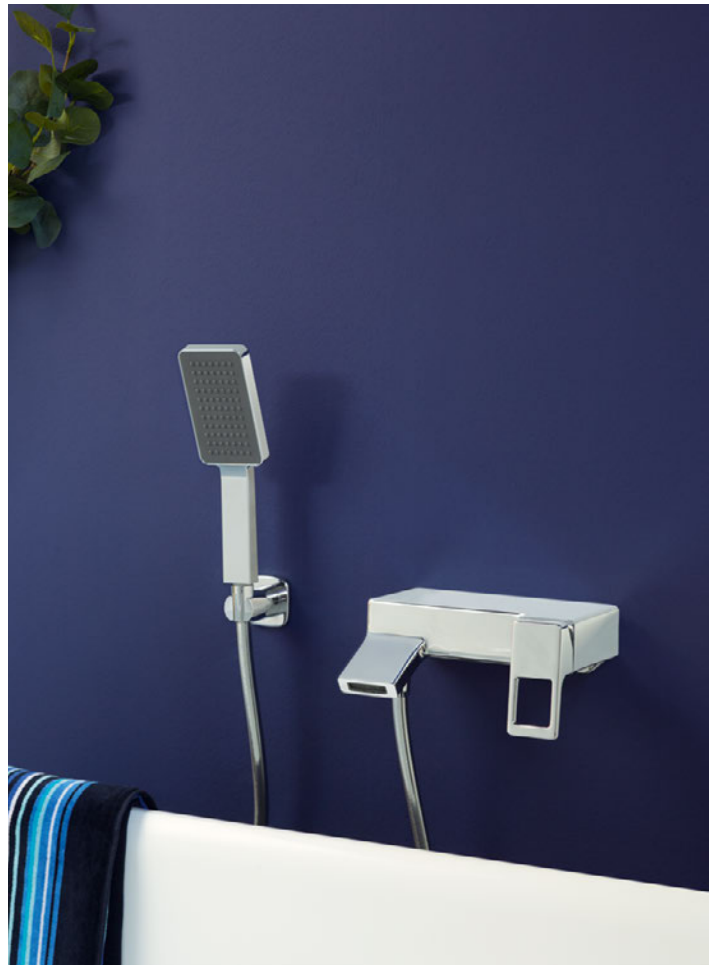

SENSE single lever bath mixer; hand shower