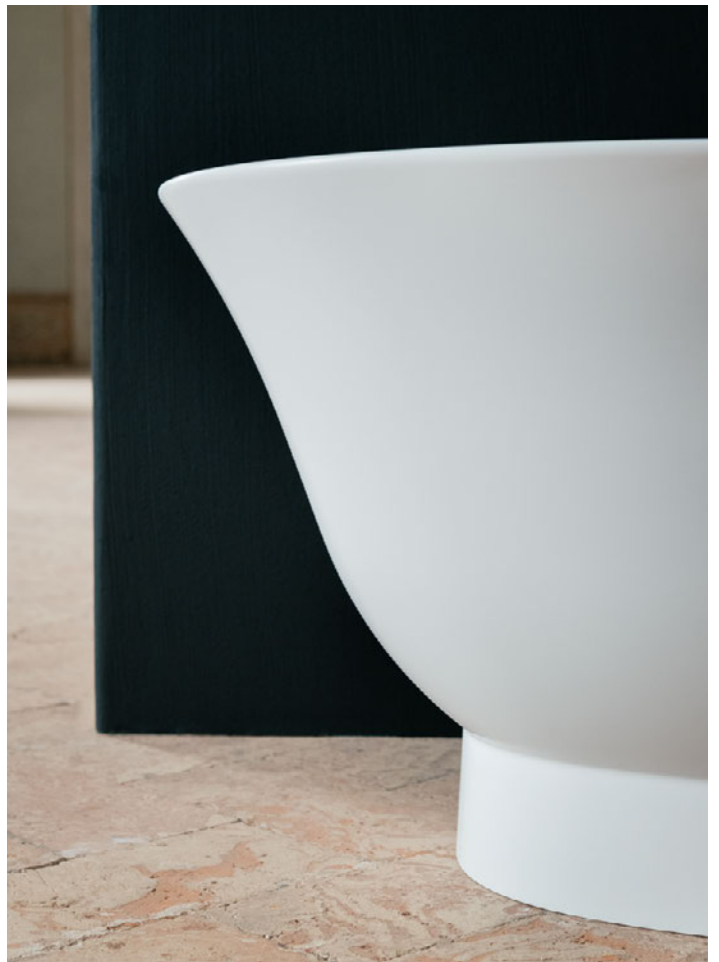

THE NEW CLASSIC floorstanding WC ,rimless' with cistern, ceramic toilet brush holder

THE NEW CLASSIC freestanding bathtub

THE NEW CLASSIC bowl washbasin 55; drawer element with set of adjustable feet; ceramic mirror with LED ambient light; wall-hung WC ,rimless"; ceramic toilet brush holder; column single lever basin mixer LIS flush plate