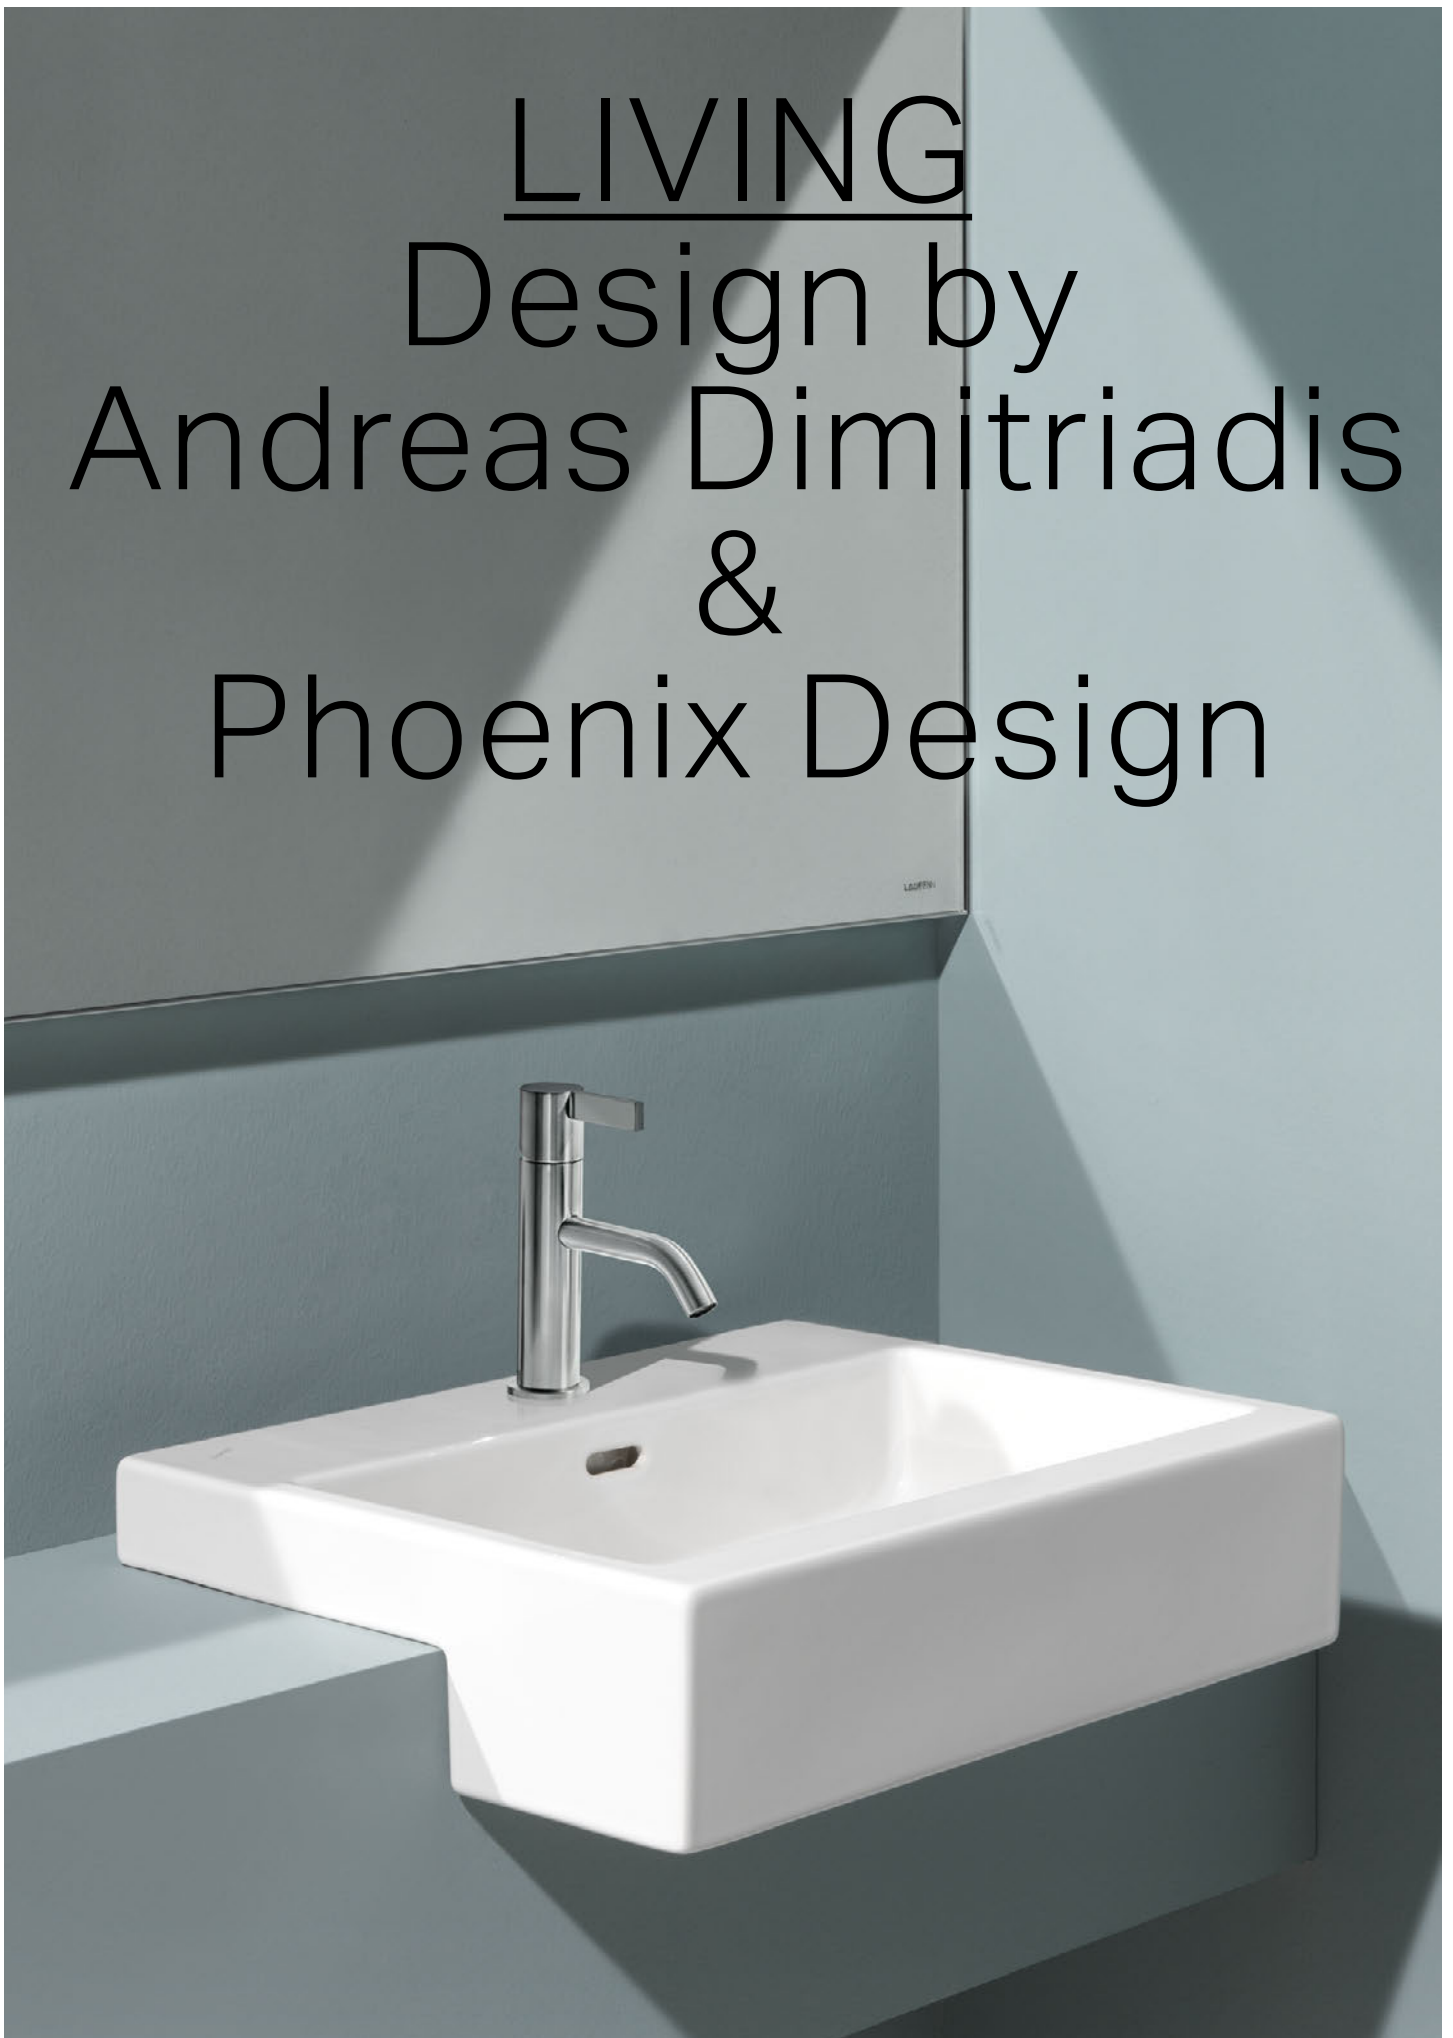

LIVING
Design by
Andreas Dimitriadis
&
Phoenix Design

LIVING semi-recessed washbasin 55 Kartell • LAUFEN basin mixer in special colour