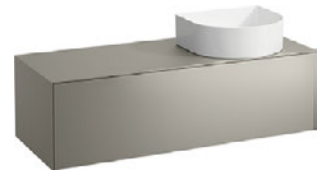

H405423

Drawer element, 1 drawer, matching bowl washbasins 812340, 812341, 812342, 812343, cut-out right

1175 x 455 x 340 mm