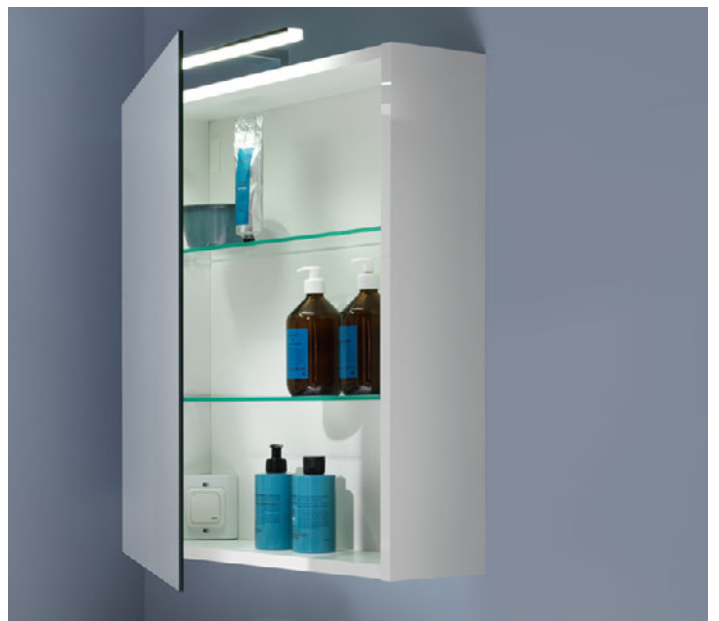

BASE mirror cabinet 60 with integrated socket and surface-mounted light