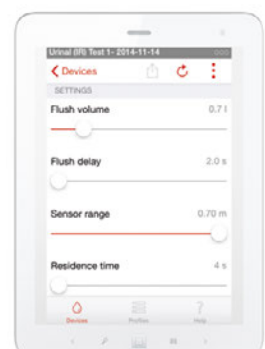

LIS LAUFEN INSTALLATION SYSTEM FOR URINALS

LAUFEN not only does things differently, but takes them forward substantially. With the intelligent installation system LIS, the manufacturer makes it possible to realise a range of different installation scenarios. It's the solution when it comes to installing urinals quickly, safely and smartly. The range includes various surface mounting elements for dry-wall and brick-wall installation. These are also available with pre-assembled LAUFEN urinal control box without integrated control. The network version of the control box already contains a Bluetooth module for the maintenance and servicing of the basic settings via smart control app (iOS & Android).