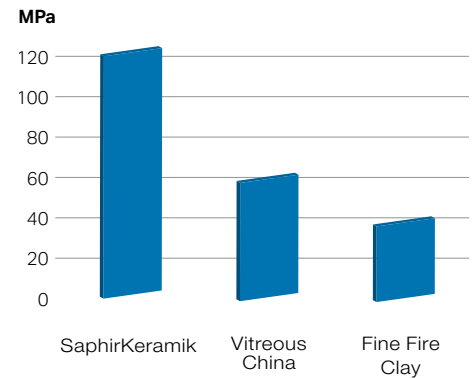

BENDING STRENGTH

Source: Bundesanstalt für Materialforschung- und Prüfung, Berlin, 2011