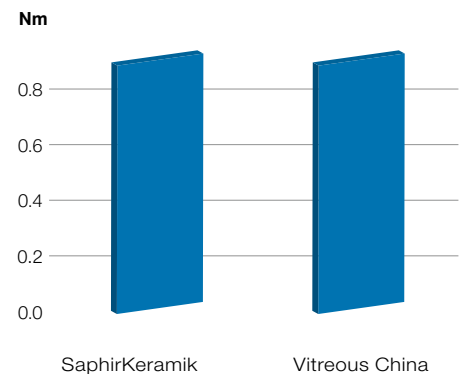

IMPACT ENERGY

Source: Keramik-Institut GmbH, Meissen, 2011

«The composite material, which does not require chemical additives, wows with its specific properties - hardness, bending strength - and offers the enormous economic advantage of being suitable for processing using traditional production processes.» These were the words the jury used to elaborate on their decision to award SaphirKeramik the Swiss Design Prize.