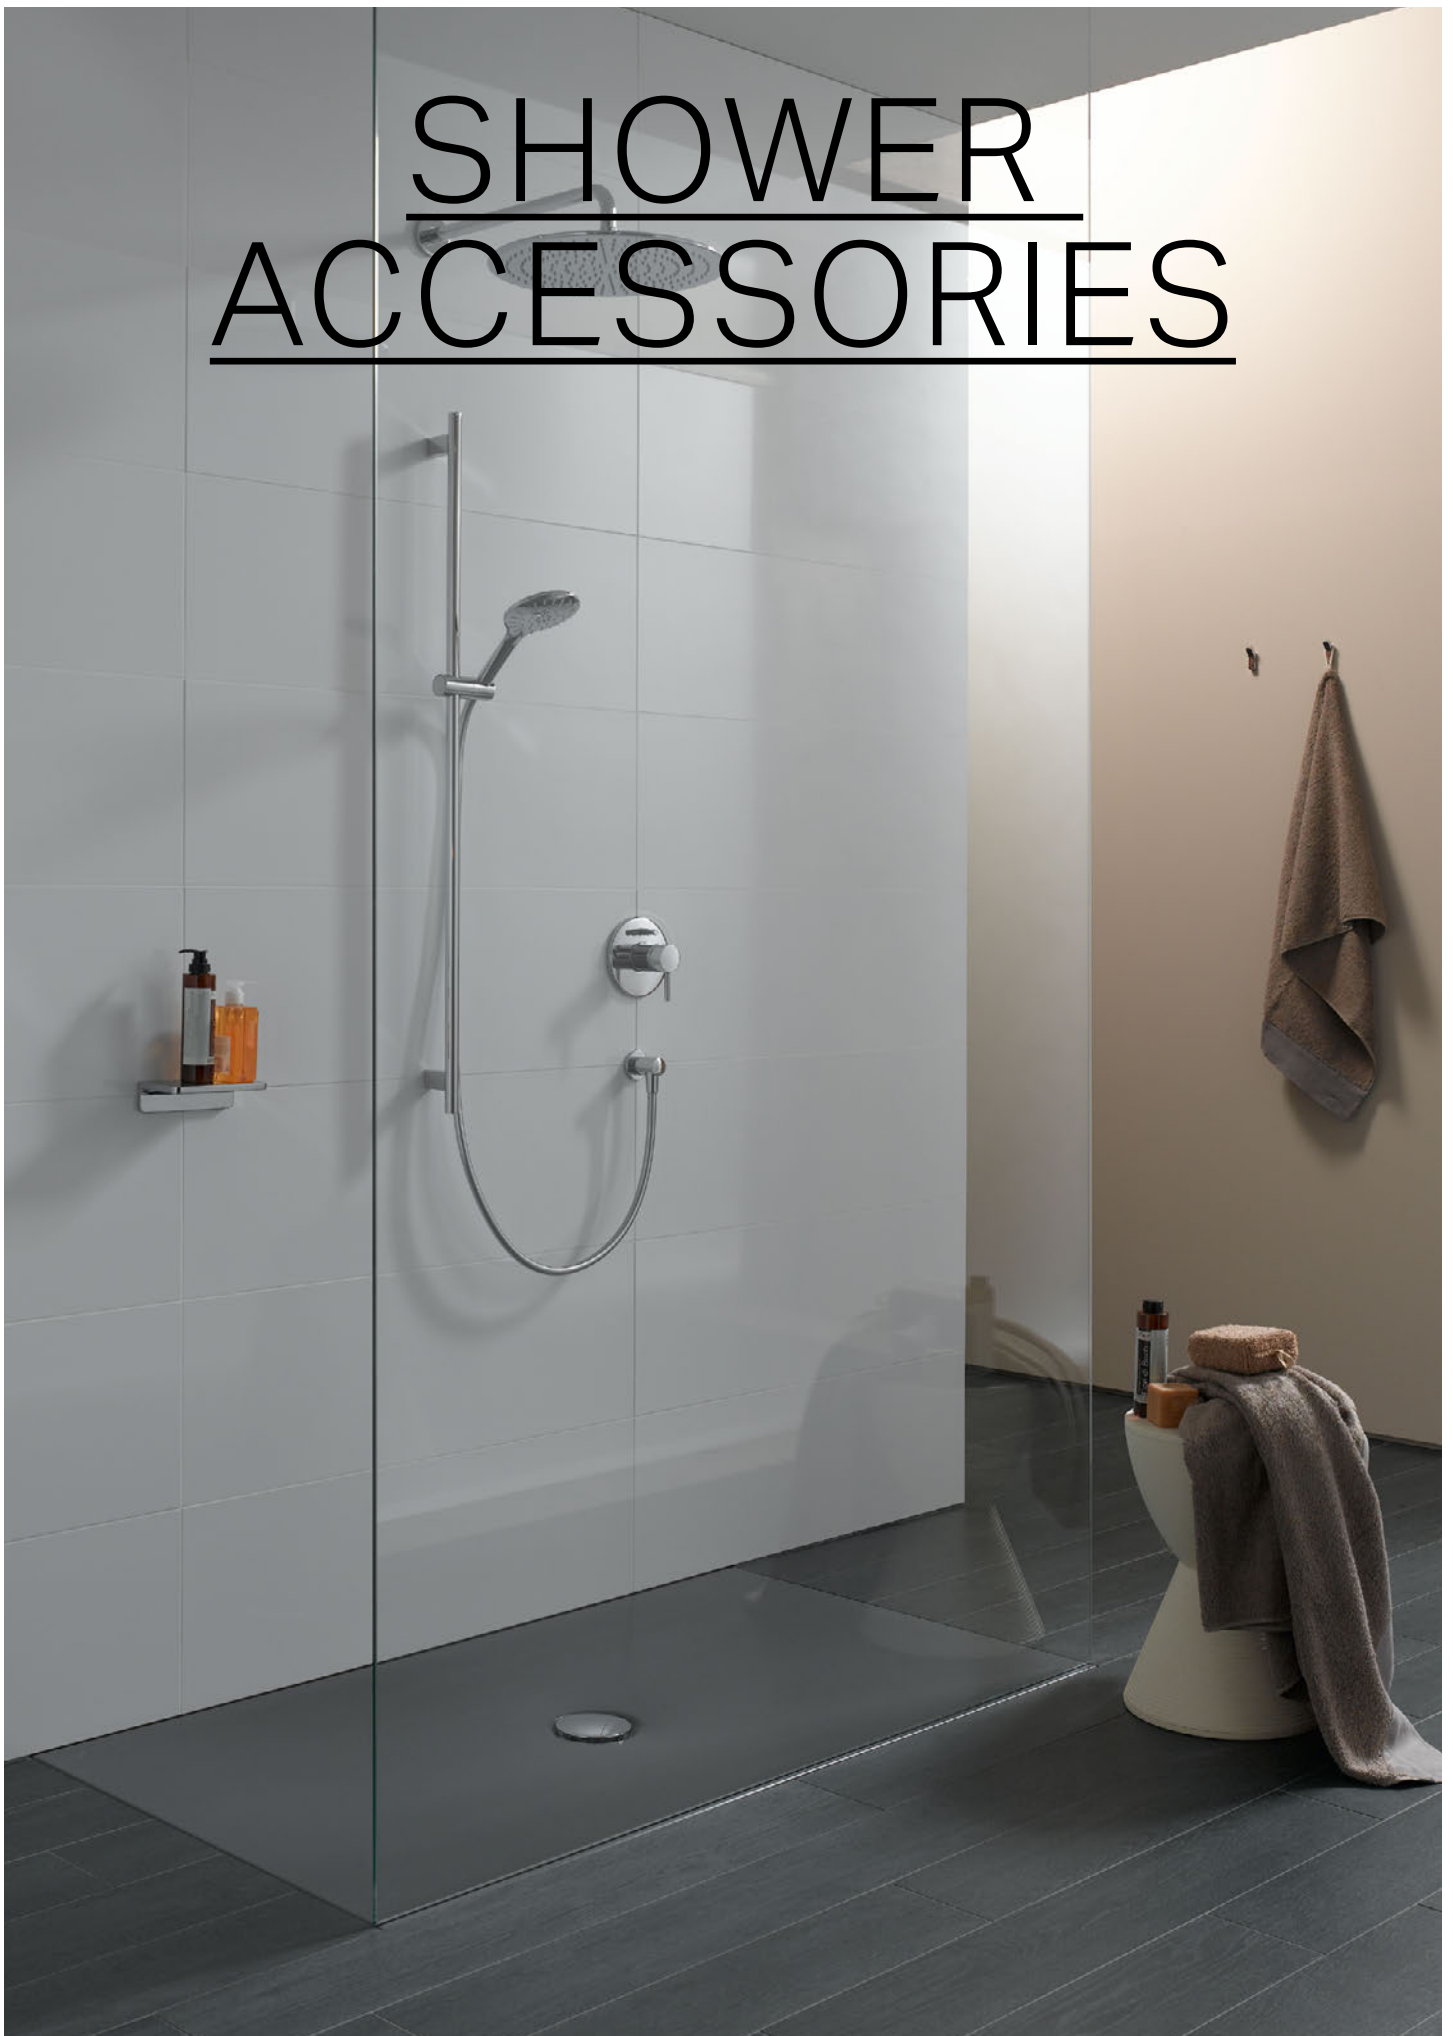

# SHOWER ACCESSORIES

MYTWIN rain shower head, round, 120; hand shower