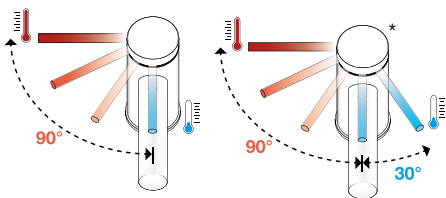

Additional benefit of Eco+

- No unintentional use of hot water as the faucet runs only cold water when the lever is in the central home position ('cold water start')