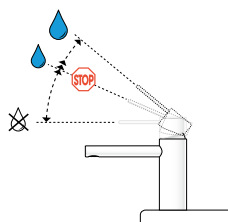

FlowControl

- A noticeable resistance is exerted by the volume restraint
- Once the volume restraint is overridden, the full volume of water is supplied

Thermostatic

Who isn't familiar with the situation? Fiddling with taps to get the temperature right before stepping into the bathtub or shower. Our user-friendly, highprecision thermostat mixers provide the answer.