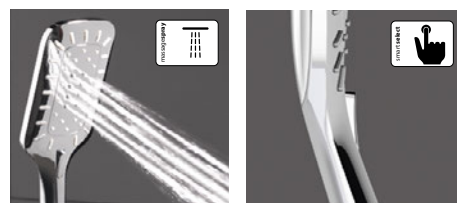

MASSAGESPRAY

SMARTSELECT