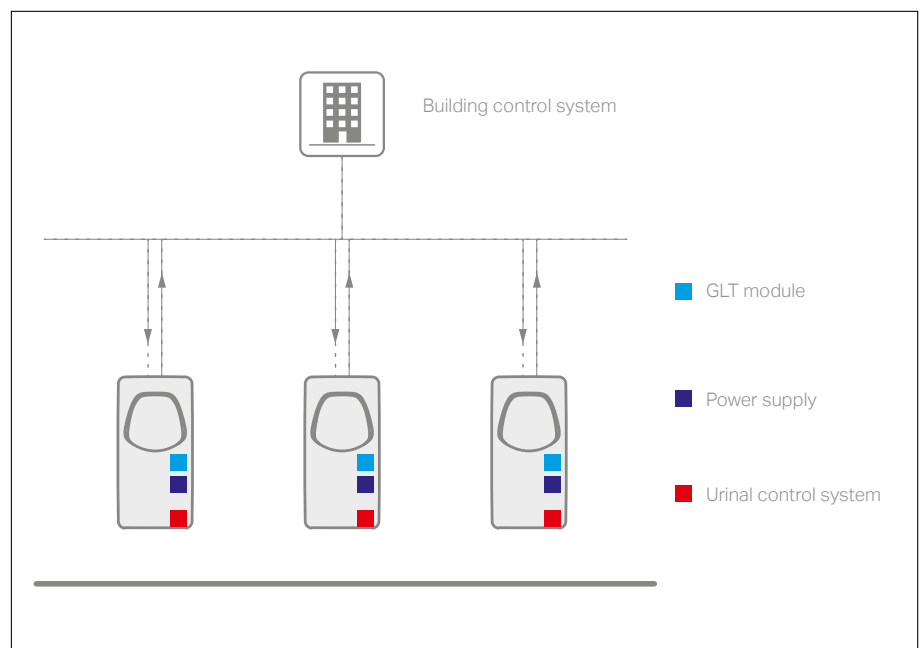

Stadium mode

If usage frequency is high, the system automatically switches to stadium mode, which causes flushing to take place independent of usage. The system then triggers a flush at a programmable interval. If the system detects no usage within a flushing interval, it automatically switches back to normal mode.

Hybrid mode

The urinal flushes at a predefined interval if usage is detected, and not after every single use. The flushing interval can be set to six different values between 1h and 12h. A predefined flushing volume is assigned to each flushing interval.

Bluetooth mode

Bluetooth and a free smart phone app can be used to set the urinal functions from a mobile phone or to monitor statistics and to check its functionality.

USB module

In addition to user-friendly operation via a control panel, settings can be changed conveniently on a laptop using a USB connection. The clear interface of the control software also allows status functions and statistics to be queried.

GLT module

With the help of an additional module, the LAUFEN control system has an interface to popular building control systems. This allows central flushing to be triggered and stopped, the flush quantity to be changed, and status queries to be made.