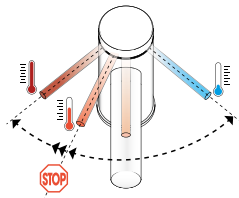

FAUCETS

Eco & Eco+

Do your bit to save water and energy: even small changes make a big difference. Laufen has long been committed to preserving resources. For instance, through revolutionary technical solutions like the Ecotal control cartridge with integrated volume and hot water restraints, or the Eco and Eco+ water and energy-saving functions. These Eco functions make it easy for you to use less water and energy, and therefore do your bit for the environment. Faucets with the Eco+ function, for example, run cold water by default when the lever is in the central home position. Faucets with the Eco function offer standard mixer functionality, but with temperature and volume restraints to help draw attention to excess consumption.

Eco

- Smart, no-nonsense resource-saving solution for private households
- 30 % reduction in water and energy consumption thanks to a water-saving flow regulator as well as volume (Flow-Control) and temperature restraints
- Long service life and low maintenance