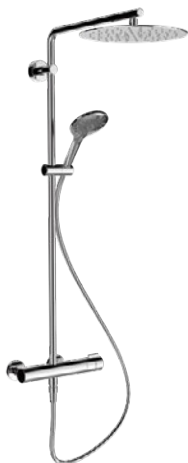

Showerstations

The new generation of showerstations offers a host of advantages that provide a unique showering experience: From simple designs to different settings and functions.