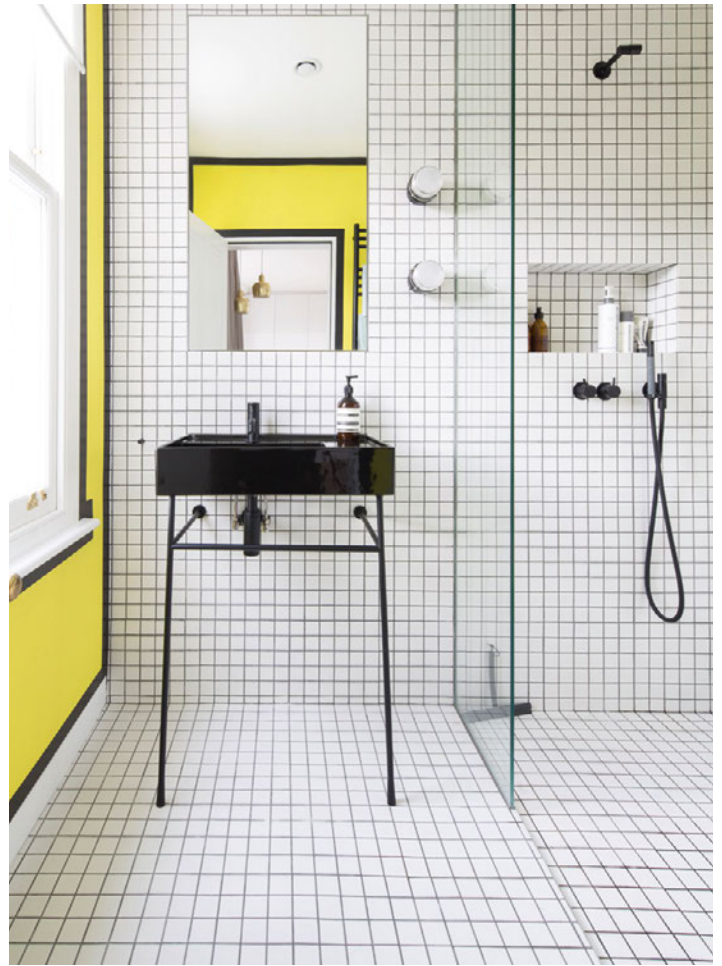

Rylett House - Washbasin Kartell • LAUFEN, ceramics

London/UK Architecture: Studio 30 Architects