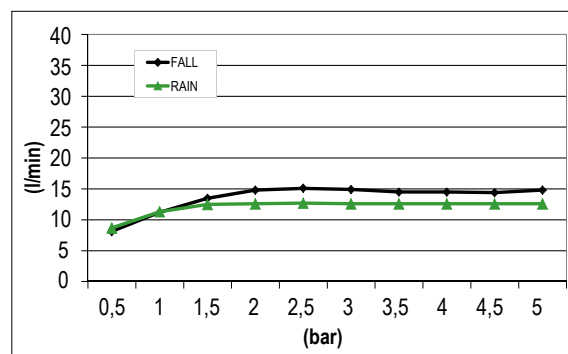

Product Type: **Built-In Head Shower**  
 Product Code: **E044216**  
 Product Name: **Square Temptation**

Description: Soffione a incasso  
*Built-in Head Shower*

Dimensions: 380x380 mm  
 Material: Stainless Steel

## DIMENSIONS

## FLOWRATE

**MIN: 1 bar | MAX: 5 bar | BEST: 3 bar**