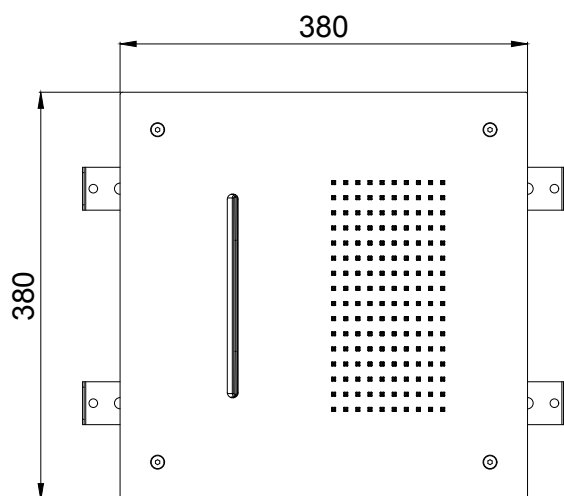

Product Type: **Built-In Head Shower**  
 Product Code: **E044216**  
 Product Name: **Square Temptation**

Description: Soffione a incasso  
*Built-in Head Shower*

Dimensions: 380x380 mm  
 Material: Stainless Steel

## DIMENSIONS