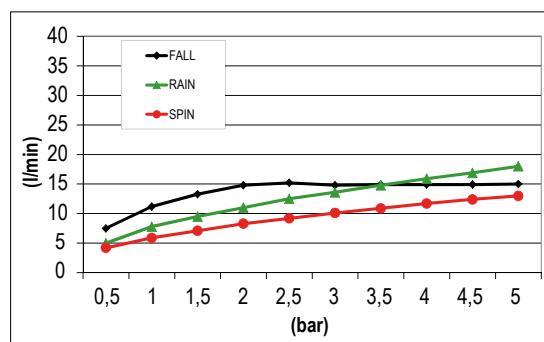

Product Type: **Wall Mounted Head Shower**
 Product Code: **E044196**
 Product Name: **Spin Square**

Description: Soffione a parete
Wall Mounted Head Shower

Dimensions: 587 x 270 mm
 Material: Stainless Steel

Mirror
MS

Brushed
BS

Painted

Matt Black
MB

Matt White
WM

DIMENSIONS

FLOWRATE

PRODUCT CARE