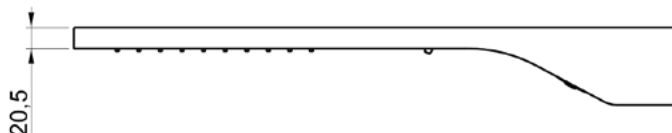

Product Type: **Wall Mounted Head Shower**
 Product Code: **E044196**
 Product Name: **Spin Square**

Description: Soffione a parete
Wall Mounted Head Shower

Dimensions: 587 x 270 mm
 Material: Stainless Steel

Mirror
MS

Brushed
BS

Painted

Matt Black
MB

Matt White
WM

DIMENSIONS

FLOWRATE

PRODUCT CARE