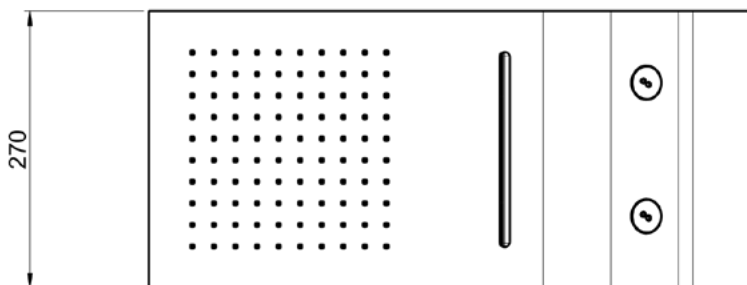

Product Type: **Wall Mounted Head Shower**
 Product Code: **E044196**
 Product Name: **Spin Square**

Description: Soffione a parete
Wall Mounted Head Shower

Dimensions: 587 x 270 mm
 Material: Stainless Steel

Mirror
MS

Brushed
BS

Painted

Matt Black
MB

Matt White
WM

DIMENSIONS

FLOWRATE

PRODUCT CARE