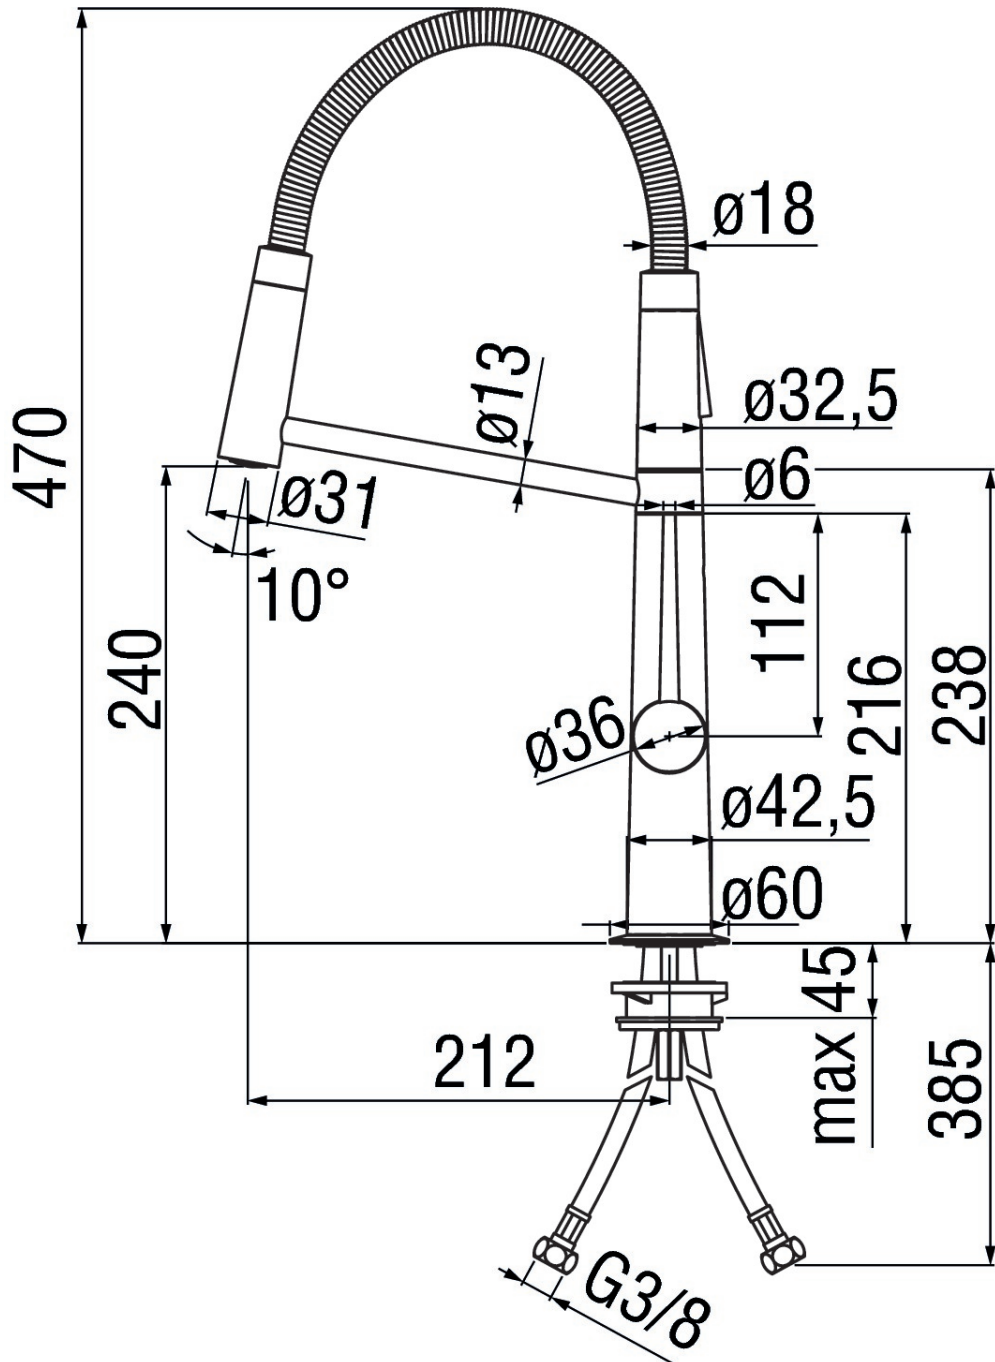

SPECIFICATIONS

Single control

Chrome

360° swivel spout

Anti limescale aerator M 24 x 1

Single-jet 360° adjustable hand shower with magnetic support

ø 3/8" stainless steel flexible pipe

50% two step cartridge for water saving

FLOW RATE DIAGRAM: HOT/COLD WATER

FLOW RATE DIAGRAM: MIXED WATER