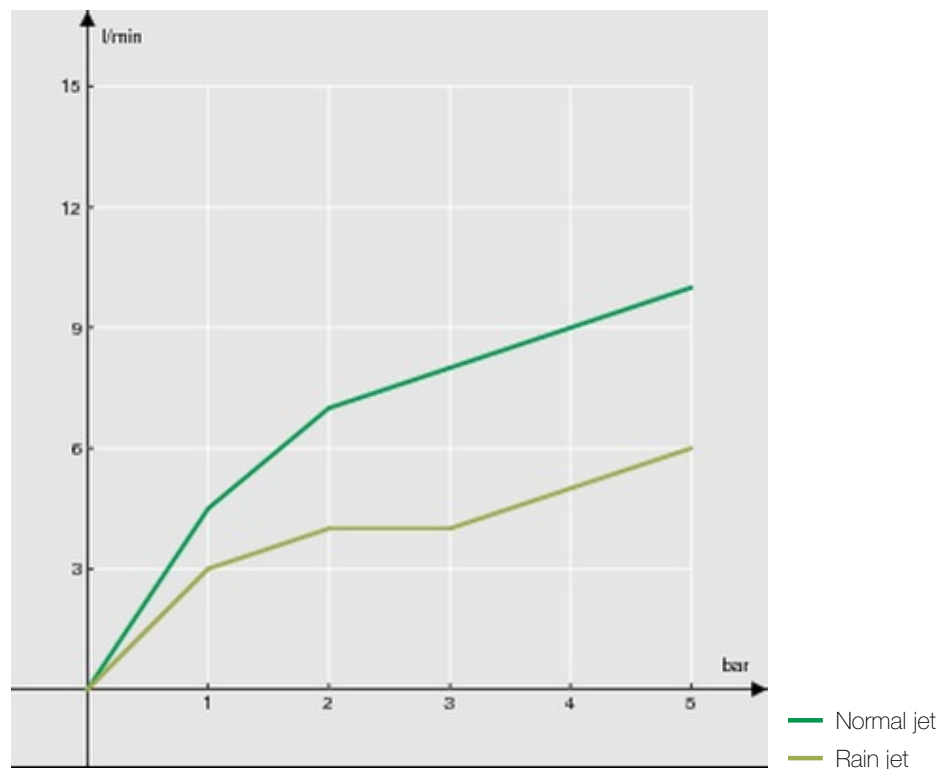

SPECIFICATIONS

Single control

Chrome

360° swivel spout

Anti limescale aerator M 24 x 1

Single-jet 360° adjustable hand shower with magnetic support

ø 3/8" stainless steel flexible pipe

50% two step cartridge for water saving

FLOW RATE DIAGRAM: HOT/COLD WATER

FLOW RATE DIAGRAM: MIXED WATER