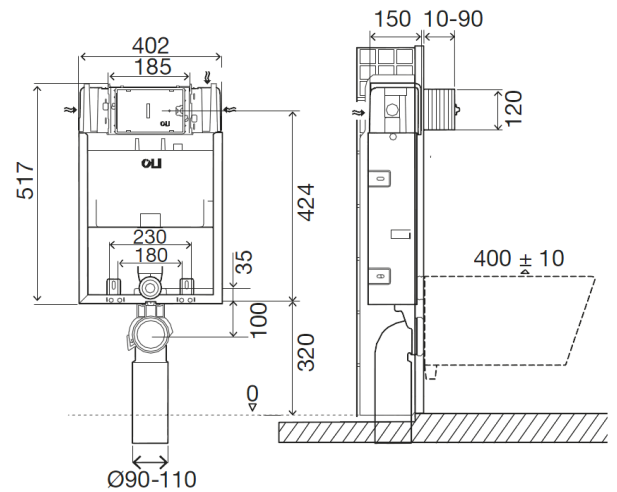

Technical Sheet

Expert Plus Mechanic Simlex 820

Product Identification

076456

- Expert Plus Mechanic Simlex 820

Definition and Application

- Preassembled structure for setting in masonry walls, to installation of wall-hung sanitary appliances.
- Compatible with all wall-hung WC pans
- Top or front activation/access

Technical Features

Structure

- Metal with 820mm, galvanized, corrosion resistant
- Dual flush in wall cistern compatible with either dual or single flush actuators 6/3 liters (adjustable to 4/2 or 7/3 liters)
- Mechanic actuation
- Pneumatic Kit available
- Working pressure from 0,1 to 16 bar
- Resistance to atmospheric humidity (Hr <90%).
- Polypropylene cistern highly resistable and inalterable to thermal stress
- Lower/under bench installation possibility
- Certified cistern according NF, SINTEF and WRAS
- CE EN 14055 marking CL1
- Equipped with Azor Plus Inlet Valve, with delayed refilling (saves up to 9 litres of water per day) and silent according to the NF standard category Class I
- Supplied with anti-condensation lining
- %A+ class for the Water Efficiency in compliance with the ANQIP Authority requirements

Accessories

- 1 Discharge pipe ø 90 x 250
- 1 Seal for discharge pipe ø 125
- 1 Connecting pipe ø 45 x 180
- 1 Pan rubber seal ø 45
- 1 Protective box
- 1 G ½+stop valve
- 1 Protection sponge for the stop valve
- 1 Flush bend ø 90 / 90 L230
- 1 Discharge pipe ø 56 x 165
- 1 Protection pipe Ø90
- 1 Protection pipe Ø45
- 1 Adaptor pipe ø 90/110

- 2 Threaded rods M12
- 2 Protection for threaded rod
- 2 Protection cover
- 2 Washers for WC pan fixation
- 2 Nuts M12
- 2 Washers ø 34

Warranty

- For the terms of warranty please visit www.oli-world.com