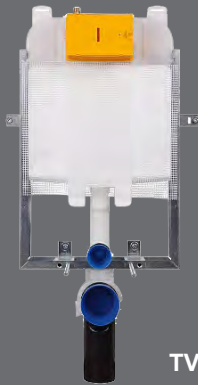

PARAPLEGIC

Torino 74 Concealed Cistern

TVCC601901