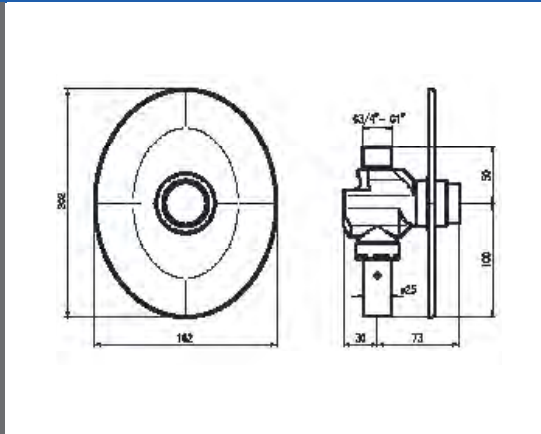

Made in Italy.  
10 year warranty.

Mains operated

**Ideal Concealed Self-Closing Toilet Flush Valve**    **Technical Drawings**    **Specifications**

**Ideal Concealed Self-Closing Toilet Flush Valve**

4.5 litre flush.