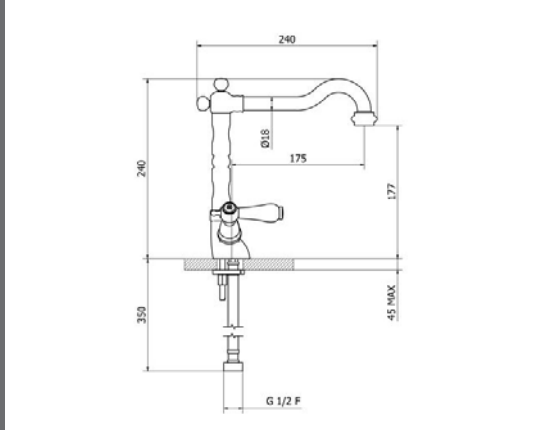

Tivoli Classico Chrome Basin Mixer With Swivel Spout   **Technical Drawings**   **Specifications**

Tivoli Classico Chrome Basin Mixer With Swivel Spout

Collection: Cavallino
Colour: Chrome and White
Made From: Chrome Plated Brass
Spaces: Bathroom
Style: Classic, Modern

Made in Italy.
15 year warranty.