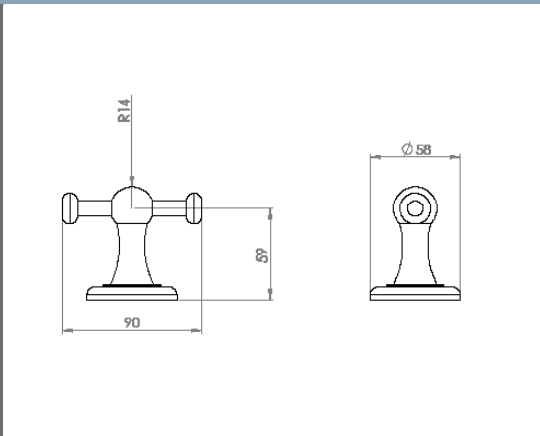

Heritage Double Robe Hook	Technical Drawings	Specifications
---------------------------	--------------------	----------------

**Heritage Double Robe Hook**

Collection: Heritage  
 Colour: Chrome  
 Finish: Polished  
 Made From: Brass  
 Spaces: Bathroom  
 Guarantee: 25 years