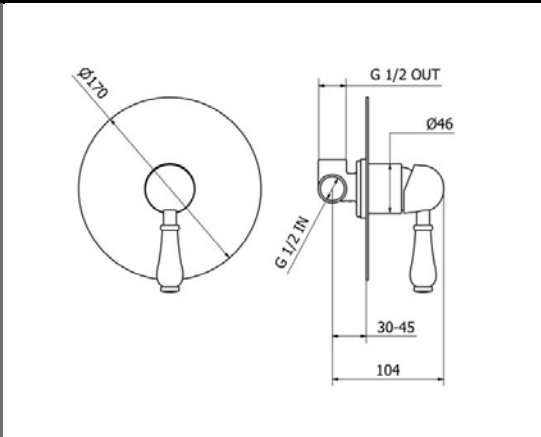

Tivoli Classico Chrome Bath Shower Mixer   **Technical Drawings**   **Specifications**

Tivoli Classico Chrome Bath Shower Mixer

Collection: Cavallino
Colour: Chrome and White
Made From: Chrome Plated Brass
Spaces: Bathroom
Style: Classic, Modern

Made in Italy.
15 year warranty.