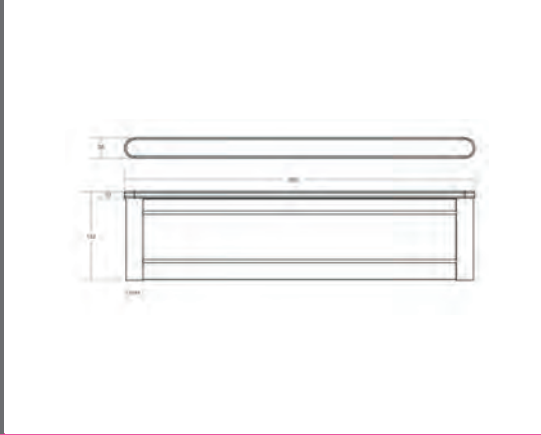

Semplice Chiara Stainless Steel Glass Shelf **Technical Drawings** **Specifications**

Semplice Chiara Stainless Steel Glass Shelf

Collection: Chiara
Colour: Chrome
Finish: Brushed
Made From: Stainless Steel
Spaces: Bathroom
Guarantee: 10 years