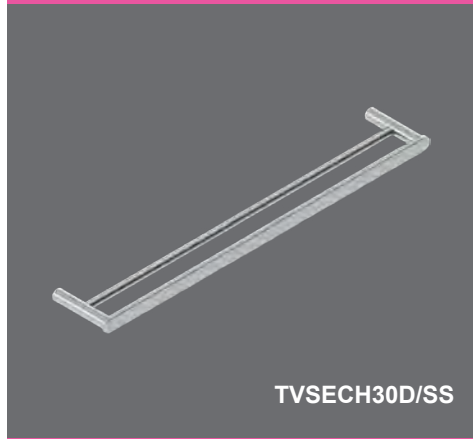

Semplice Chiara Stainless Steel Towel Rail 800mm **Technical Drawings** **Specifications**

Semplice Chiara Stainless Steel Towel Rail 800mm

Collection: Chiara
Colour: Chrome
Finish: Brushed
Made From: Stainless Steel
Spaces: Bathroom
Guarantee: 10 years