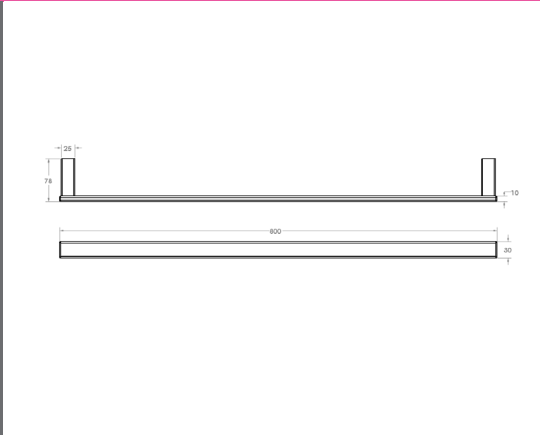

Semplice Alessia Polished Single Towel Rail 800mm   **Technical Drawings**   **Specifications**

Semplice Alessia Polished Single Towel Rail 800mm

Collection: Alessia
Colour: Chrome
Finish: Polished
Made From: Stainless Steel
Spaces: Bathroom
Guarantee: 10 years