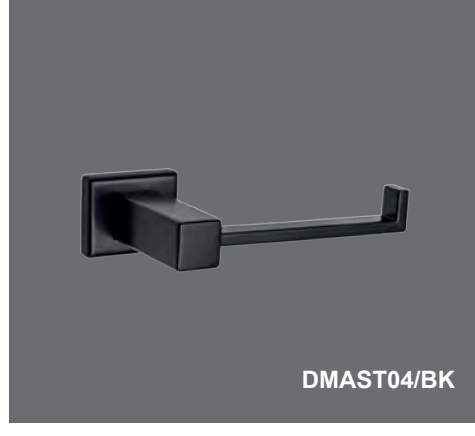

Aston Stainless Steel Toilet Paper Holder Black   **Technical Drawings**   **Specifications**

Aston Stainless Steel Toilet Paper Holder Black

Collection: Aston
Colour: Chrome
Finish: Polished
Made From: 304 Stainless Steel
Spaces: Bathroom
Guarantee: 25 years