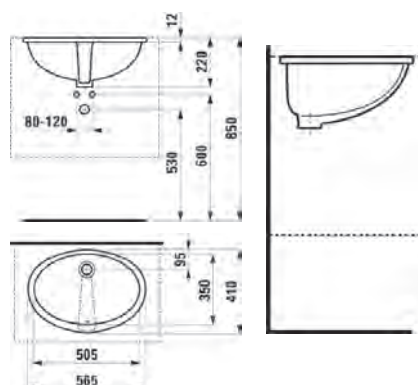

Laufen Built-in Basin

570 x 410 x 220mm

Washbasin with overflow top edge NOT grind.

Excluding mixer.