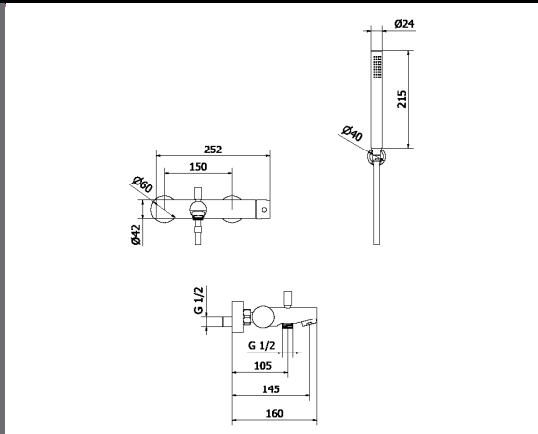

Tivoli Prato Bath Mixer & Handshower W/T   Technical Drawings   Specifications

Tivoli Prato Bath Mixer & Handshower W/T

Made in Italy.
15 year warranty.