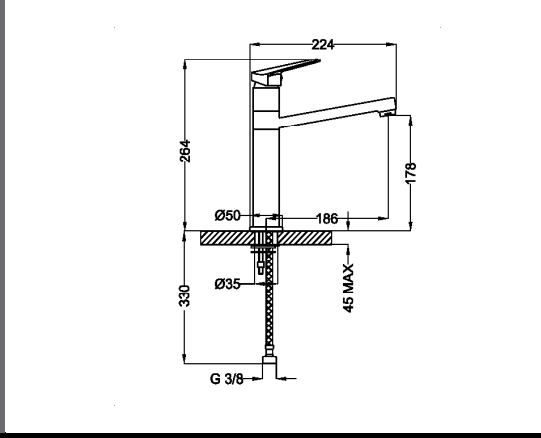

**Tivoli Artic Bath Mixer Wall Type      Technical Drawings      Specifications**

**Tivoli Artic Bath Mixer Wall Type**

Includes handshower.

Made in Italy.  
15 year warranty.

**Tivoli Artic Sink Mixer Pillar Type      Technical Drawings      Specifications**