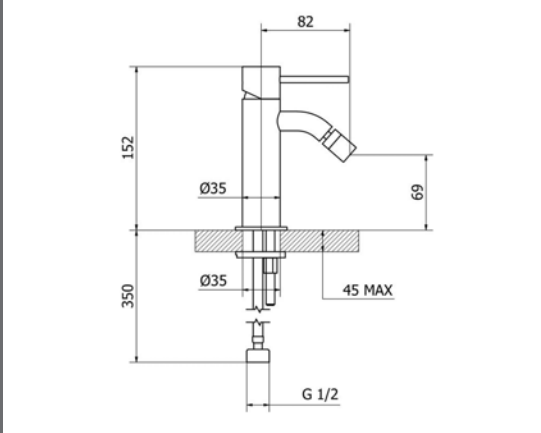

Tivoli Prato Chrome Bidet Mixer   **Technical Drawings**   **Specifications**

Tivoli Prato Chrome Bidet Mixer

Collection: Prato
Colour: Chrome
Made From: Powder Coated Brass
Spaces: Bathroom
Style: Modern, Urban

Made in Italy.
15 year guarantee.