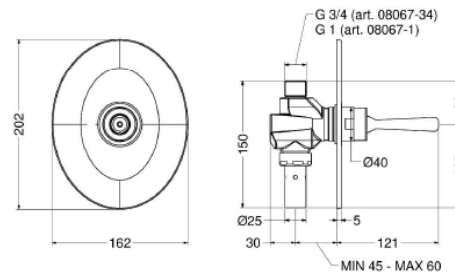

Technical Drawings

Specifications

Itral Concealed Self-Closing Toilet Flush Valve with Vandal Proof Lever

Flush valve with vandal proof lever.

Made in Italy.

10 year warranty.

LIVEGREEN