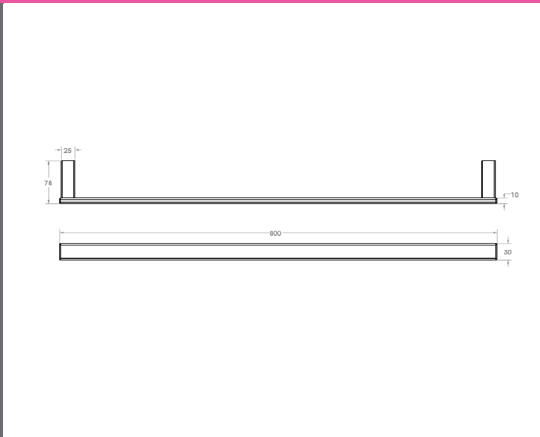

Semplice Alessia Black Single Towel Rail 800mm   **Technical Drawings**   **Specifications**

Semplice Alessia Black Single Towel Rail 800mm

Collection: Alessia
Colour: Black
Finish: Matt
Made From: Stainless Steel
Spaces: Bathroom
Guarantee: 10 years