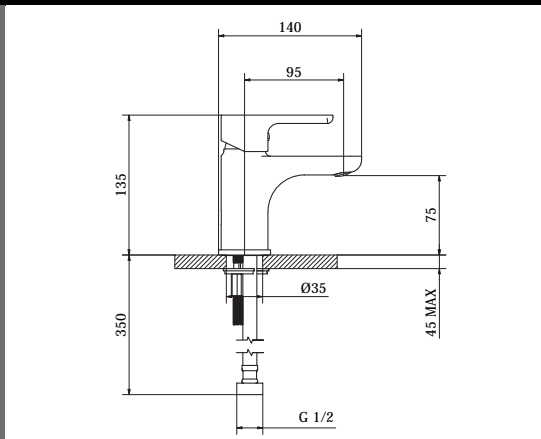

Tivoli Potenza Matt Black Basin Mixer   **Technical Drawings**   **Specifications**

Tivoli Potenza Matt Black Basin Mixer

Collection: Potenza
Colour: Black
Made From: Powder Coated Brass
Spaces: Bathroom
Style: Modern, Urban

Made in Italy.
15 year warranty.