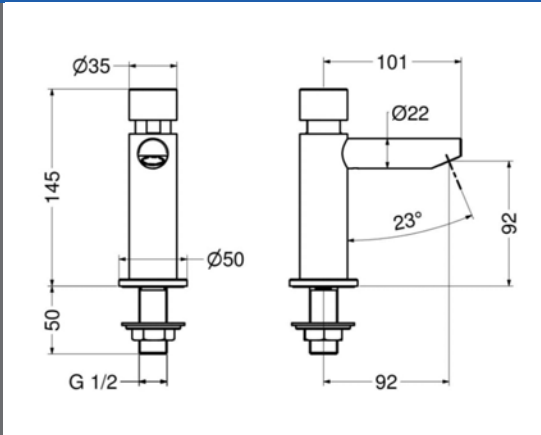

Idral Self Closing Basin Tap, 800 Series, 15 Sec   **Technical Drawings**   **Specifications**

Idral Self Closing Basin Tap, 800 Series, 15 Sec

Cold water only.

Made in Italy.
10 year warranty.

NEW modern push button pillar.