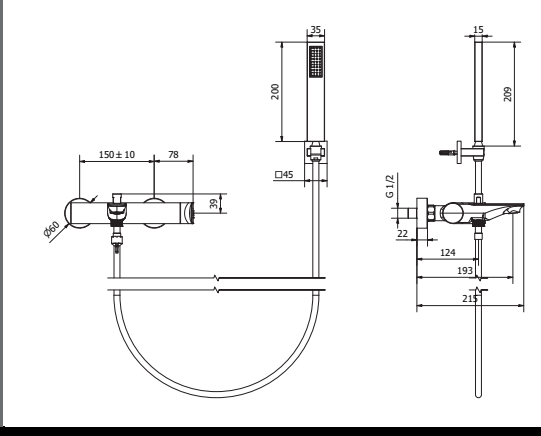

Tivoli Cavallino Gold Wall Type Bath Mixer   Technical Drawings   Specifications

Tivoli Cavallino Gold Wall Type Bath Mixer

Collection: Cavallino
Colour: Gold
Made From: Brass
Spaces: Bathroom
Style: Classic, Modern

Made in Italy.
15 year warranty.