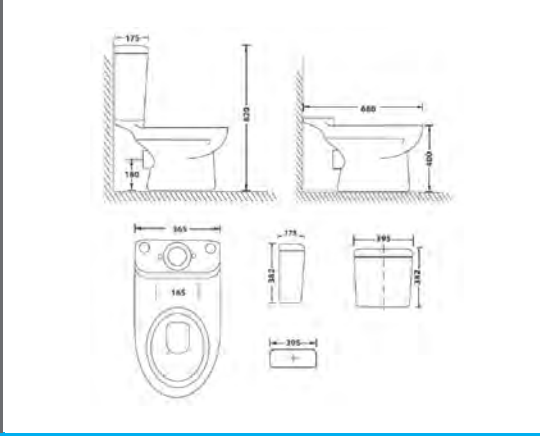

Verdi Iqwa White Close Couple Toilet   **Technical Drawings**   **Specifications**

Verdi Iqwa White Close Couple Toilet

Including pan, cistern and normal seat.

The pan is a closed rim pan.

4.5 and 3 litre flush.

Ceramic 10-year warrantee.