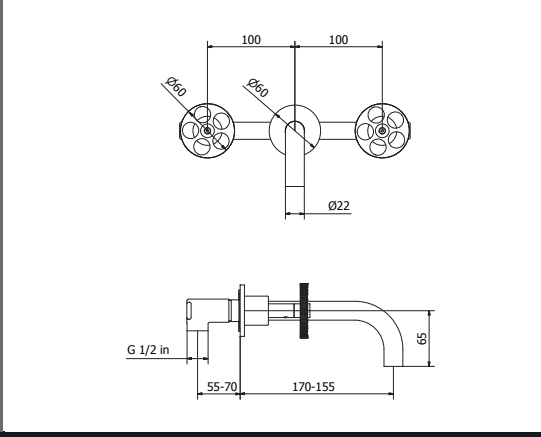

Program One Matt Black Wall Type Basin   **Technical Drawings**   **Specifications**

Program One Matt Black Wall Type Basin

Collection: Program One
Colour: Black
Made From: Brass
Spaces: Bathroom
Guarantee: 15 Years