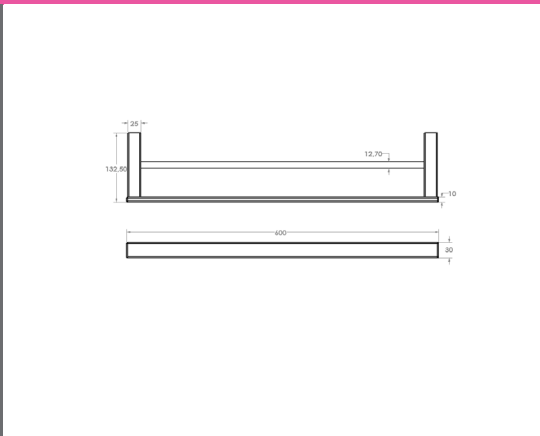

Semplice Alessia Polished Double Towel Rail 600mm   **Technical Drawings**   **Specifications**

Semplice Alessia Polished Double Towel Rail 600mm

Collection: Alessia
Colour: Chrome
Finish: Polished
Made From: Stainless Steel
Spaces: Bathroom
Guarantee: 10 years