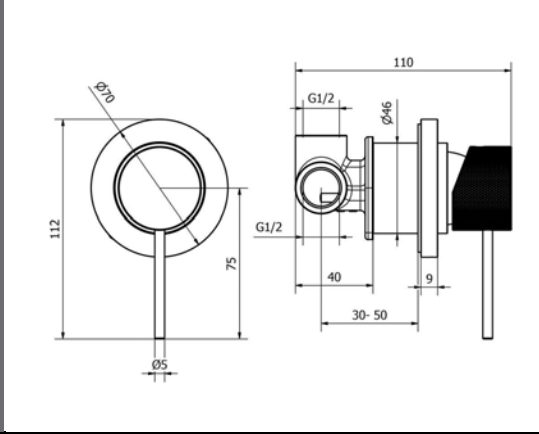

Verona Matt Gold Bath Or Shower Mixer Including Concealed Part   **Technical Drawings**   **Specifications**

Verona Matt Gold Bath Or Shower Mixer Including Concealed Part

Collection: Verona
Colour: Gold
Made From: Brass
Spaces: Bathroom
Style: Modern, Urban

Made in Italy.
15 year warranty.