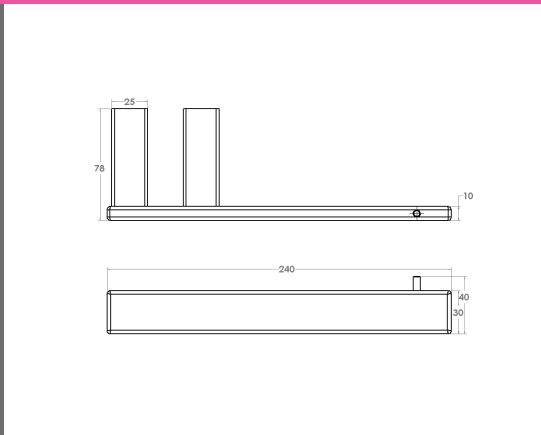

Semplice Alessia Black Towel Ring   Technical Drawings   Specifications

Semplice Alessia Polished Towel Ring Black

Collection: Alessia
Colour: Black
Finish: Matt
Made From: Stainless Steel
Spaces: Bathroom
Guarantee: 10 years