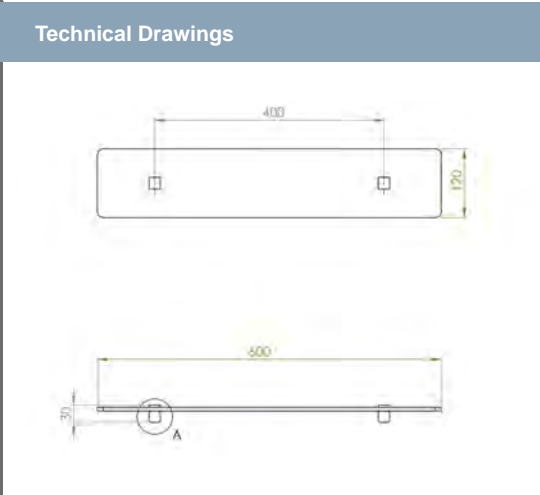

Axios Dark Mirror Glass Shelf
600 x 120 x 30mm

Specifications

Axios Dark Mirror Glass Shelf
600 x 120 x 30mm

Collection: Axios
Colour: Black
Finish: Gloss
Made From: Brass
Spaces: Bathroom
Style: Classic, Modern
Guarantee: 25 years