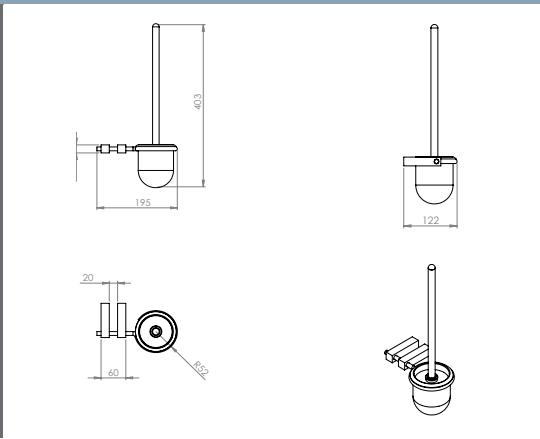

Alpha Toilet Brush Set   Technical Drawings   Specifications

Alpha Toilet Brush Set

Collection: Alpha
Colour: Chrome
Finish: Polished
Made From: Chrome Plated Brass
Spaces: Bathroom
Guarantee: 25 years