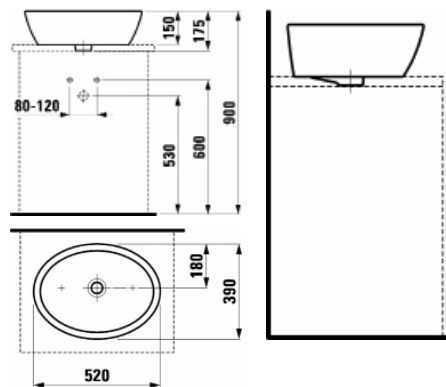

Laufen Pro B White Oval Counter Top Basin

Basin without a tap hole 520x390x150mm.