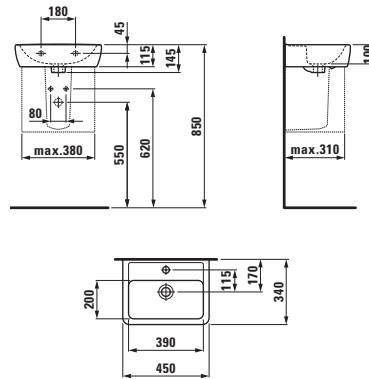

Technical Drawings

Specifications

Laufen Pro A Small White Wall Hung Basin

Counter top basin with a tap hole 450 x 340 x 115mm

Excluding mixer.