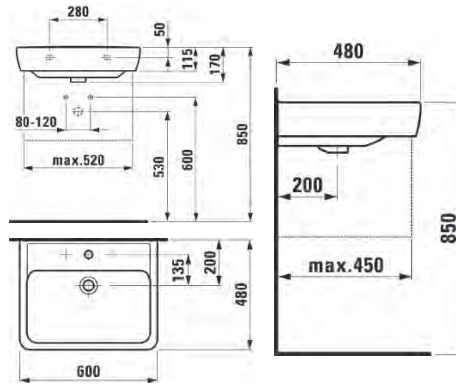

Laufen Pro A Counter Top Basin

Counter top basin with a tap hole 600x480x170mm.

Excluding mixer.