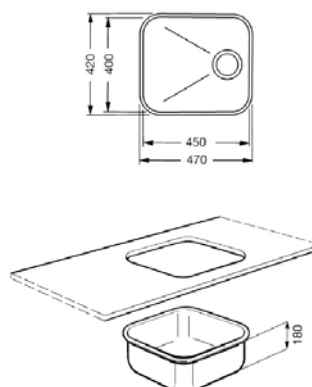

**Alba undermount      Technical Drawings      Specifications**

**SGUM45**

**Alba undermount**  
Undermount.  
450 x 400mm.  
Waste pipes included.

**Mira Composite Granite Undermount Bowl      Technical Drawings      Specifications**