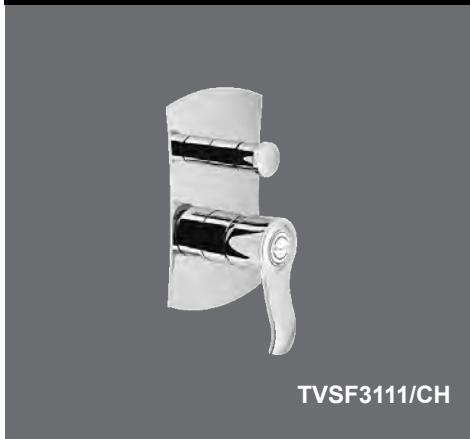

Nobili Sofi Diverter Mixer   Technical Drawings   Specifications

Nobili Sofi Diverter Mixer
Mixer including concealed part.
Made in Italy.
15 year warranty.