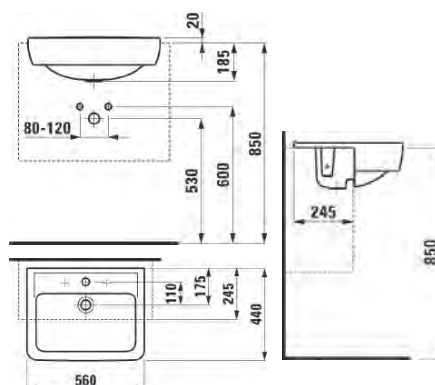

Laufen Pro A White Semi-Recessed Basin

Basin with a tap hole 560x440x185mm.

Excluding mixer.