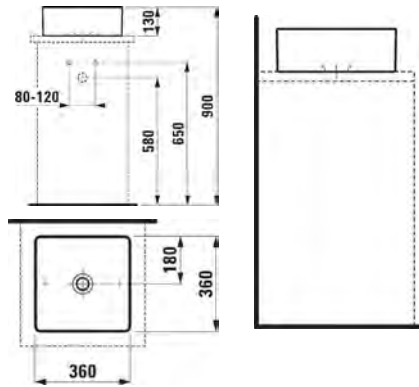

Technical Drawings

Specifications

Laufen Living Square Saphirkeramik Washbasin Bowl

Washbasin bowl without overflow 360x360x130mm.

Counter Top.

Laufen Living Square Saphirkeramik Washbasin Bowl

SaphirKeramik