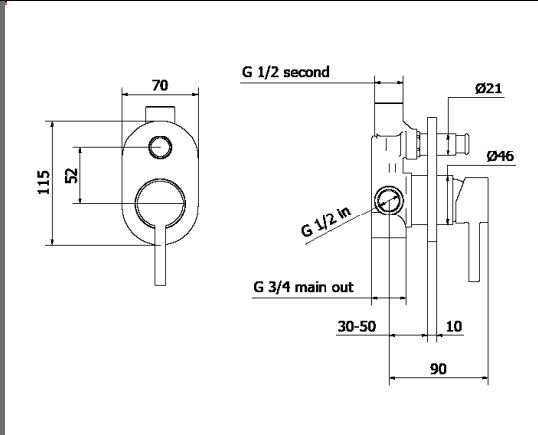

Tivoli Prato Bath Diverter Mixer Black   Technical Drawings   Specifications

Tivoli Prato Bath Diverter Mixer Black

Made in Italy.
15 year warranty.