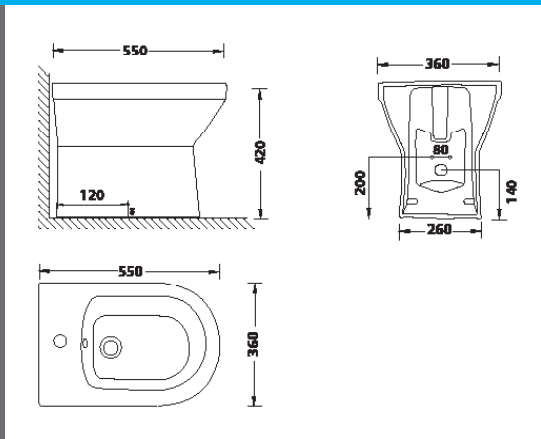

Verdi Atlas White Floor Standing Bidet   Technical Drawings   Specifications

Verdi Atlas White Floor Standing Bidet

Ceramic 10-year warrantee.