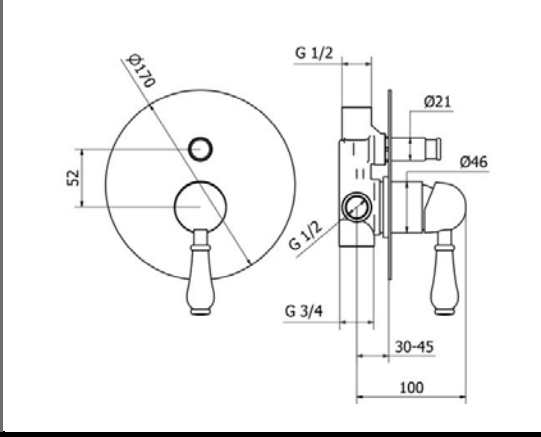

Tivoli Classico Chrome Bath Diverter Mixer   **Technical Drawings**   **Specifications**

Tivoli Classico Chrome Bath Diverter Mixer

Collection: Cavallino
Colour: Chrome and White
Made From: Chrome Plated Brass
Spaces: Bathroom
Style: Classic, Modern

Made in Italy.
15 year warranty.