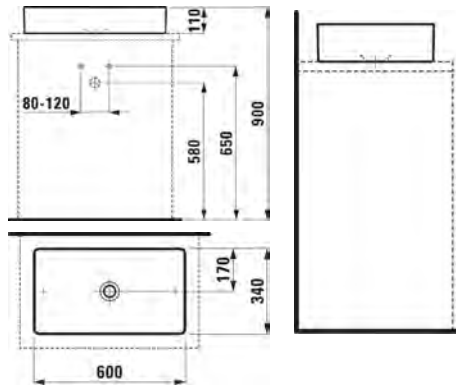

Technical Drawings

Specifications

Laufen Living Square Saphirkeramik Washbasin Bowl

Washbasin bowl without overflow 600x340x110mm.

Counter Top.

Laufen Living Square Saphirkeramik Washbasin

SaphirKeramik