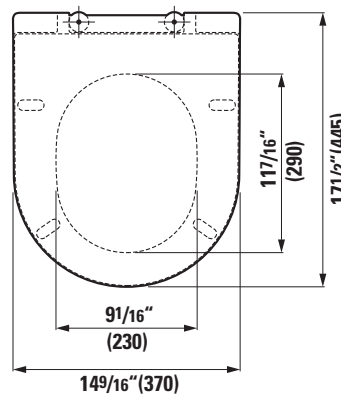

Laufen Pro Slim Soft Close Toilet Seat

Laufen Pro slim soft closing seat specified with LAWHRM20966/ LAWHRM20964/ LAWHRM22956/ LAWHPR25952.

Duroplast, more hygienic and extremely strong due to the reinforced fibers it is composed of. No fading of colour over time.