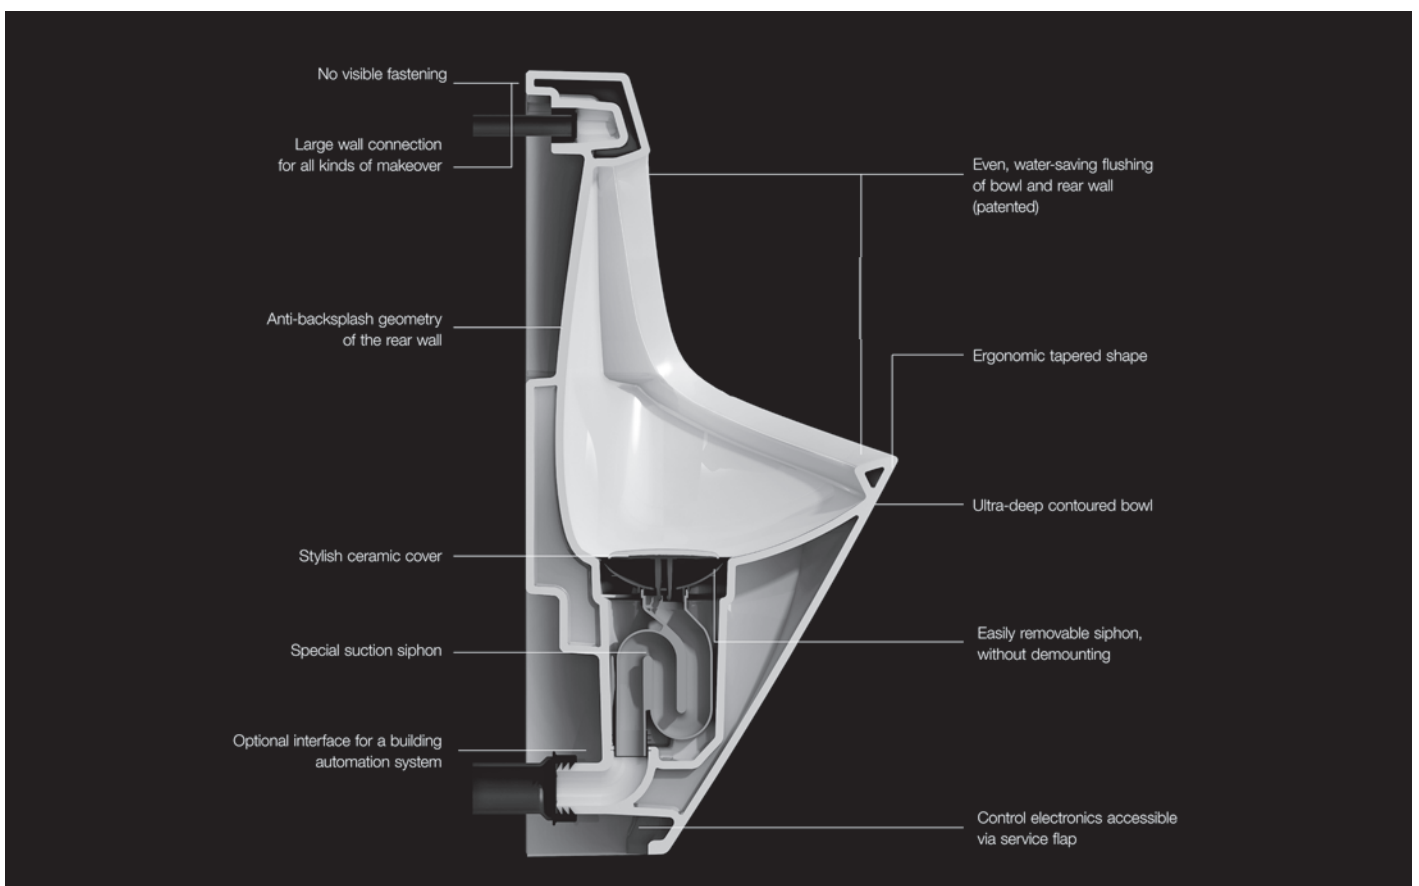

Laufen Urinals

The Laufen urinals not only offers sparkling innovation, but also good design in public and highly frequented sanitary amenities. Visually appealing, the conical design of the Urinals also conceals ingenious inner workings in the shape of a 1 litre siphonic urinal which saves water and costs and is also completely odorless.

Special feature: Vacuum and performance tested

Further options/accessories: Surface refinement LCC (only white), with fly, LIS horizontal inlet connection, 1-litre siphon with horizontal outlet DN 50 (standard Europe, except CH and UK), 2-litre siphon with horizontal outlet DN 40 (standard UK), 1-litre siphon

with horizontal and vertical outlet DN 50 SH 50 (standard Europe, except CH and UK) and outlet DN 40 SH 50 (standard CH), LIS CU2 concealed frame for urinal without integrated control or LIS SMART CONTROL-U concealed kit for urinal flash control and front plate with infrared sensor.