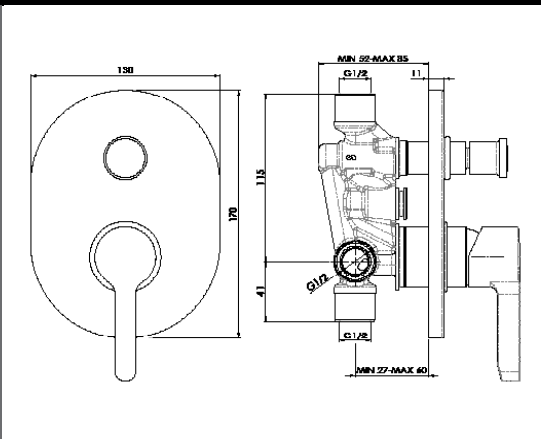

Tivoli New Road Diverter Mixer   Technical Drawings   Specifications

Tivoli New Road Diverter Mixer
Mixer including concealed part.
Made in Italy.
15 year warranty.