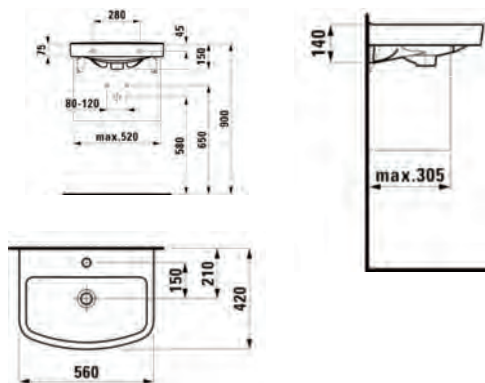

LAWHKP10151P

Laufen Kompas Washbasin 560 x 420 mm

Bowl position: Central
Glazed base
Installation type: Wall-hung
Internal Shape: Soft
Material: Vitreous china
Overflow type: Standard
Shape: Soft
Taphole configuration: 1 taphole in the middle

Size: 560 x 420 x 150 mm

Laufen Pro B White Full Length Pedestal

Technical Drawings

Specifications

Laufen Pro B White Full Length Pedestal

Pedestal 195x175x700mm.

For installation option with basin LAWHPR10951 and LAWHOS10952.