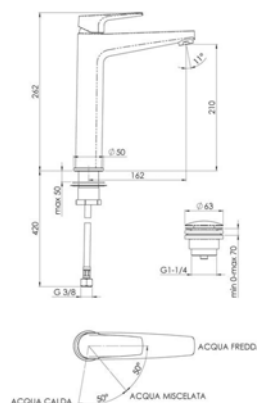

Nobili Orta Chrome Tall Basin Mixer

Collection: Nobili
Colour: Chrome
Made From: Chrome Plated Brass
Spaces: Bathroom
Style: Modern, Urban

Made in Italy.
15 year warranty.