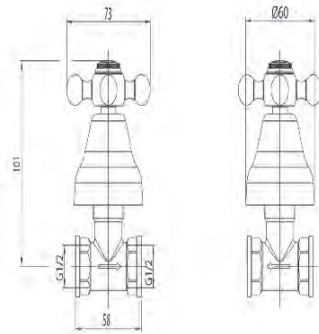

Tivoli Roma Undertile Stop Tap

Made in Italy.
15 year warranty.