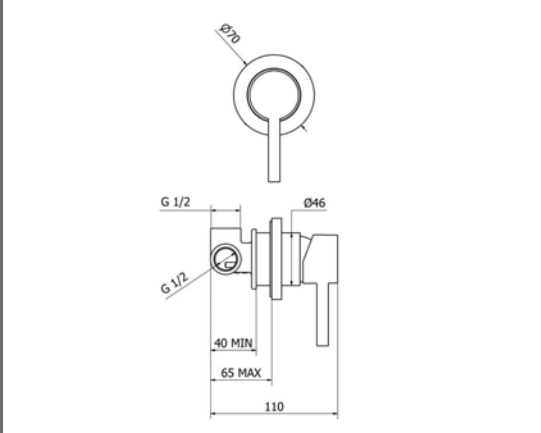

Tivoli Prato Chrome Bath Or Shower Mixer Including Concealed Part   **Technical Drawings**   **Specifications**

Tivoli Prato Chrome Bath Or Shower Mixer Including Concealed Part

Collection: Prato
Colour: Chrome
Made From: Powder Coated Brass
Spaces: Bathroom
Style: Modern, Urban

Made in Italy.
15 year guarantee.