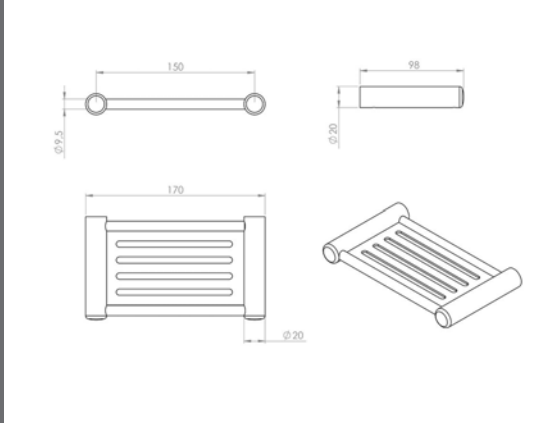

Omega Slatted Soap Holder 20 x 98 x 170mm   **Technical Drawings**   **Specifications**

Omega Slatted Soap Holder 20 x 98 x 170mm

170mm length.

Collection Omega
Colour Chrome
Finish Polished
Made From Brass
Spaces Bathroom
Guarantee 25 years