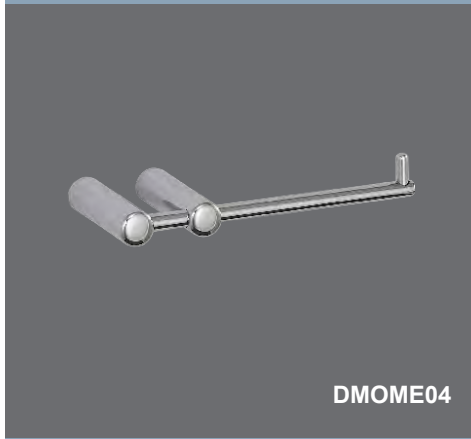

Omega Toilet Paper Holder   **Technical Drawings**   **Specifications**

Omega Toilet Paper Holder
Collection: Omega
Colour: Chrome
Finish: Polished
Made From: Brass
Spaces: Bathroom
Guarantee: 25 years
Returns: Free exchange or return within 6 months (excludes collection fee)