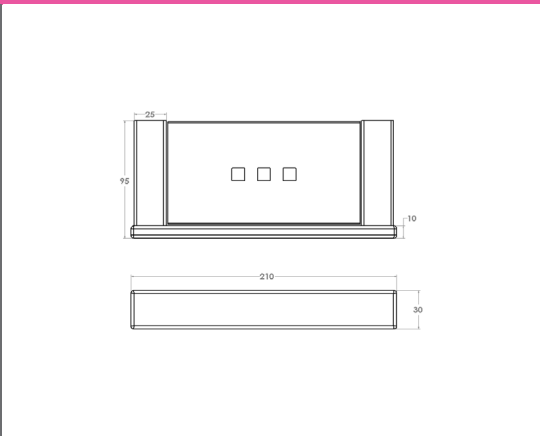

Semplice Alessia Polished Soap Dish   Technical Drawings   Specifications

Semplice Alessia Polished Soap Dish

Collection: Alessia
Colour: Chrome
Finish: Polished
Made From: Stainless Steel
Spaces: Bathroom
Guarantee: 10 years