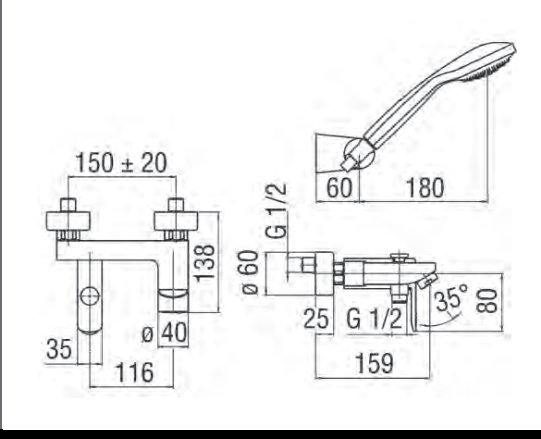

Tivoli New Road Bath Mixer Wall Type with Handshower   Technical Drawings   Specifications

Tivoli New Road Bath Mixer Wall Type with Handshower
Made in Italy.
15 year warranty.