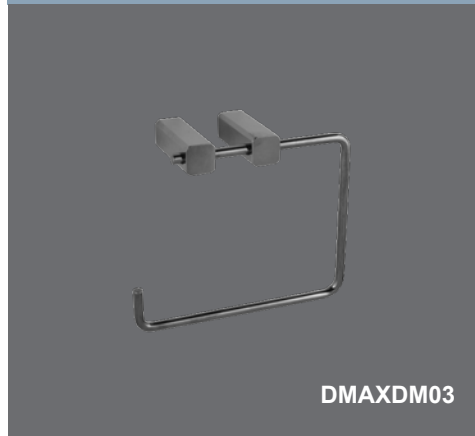

# AXIOS DARK MIRROR

**Axios Dark Mirror Towel Ring**  
157 x 60 x 134mm

**Specifications**

**Axios Dark Mirror Towel Ring**  
157 x 60 x 134mm

Collection: Axios  
 Colour: Black  
 Finish: Gloss  
 Made From: Brass  
 Spaces: Bathroom  
 Style: Classic, Modern  
 Guarantee: 25 years