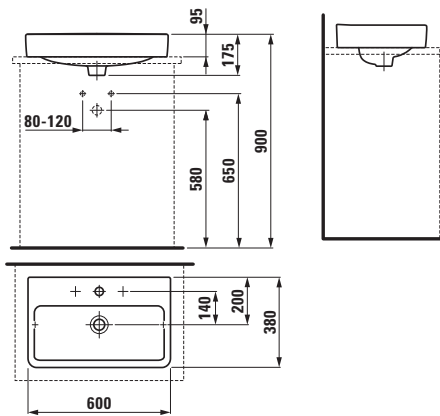

Laufen Pro S White Counter Top Basin

600 x 380mm

Counter top with overflow.

Fully Glazed throughout (including the back).

Laufen Pro S White Undermount Basin   Technical Drawings   Specifications