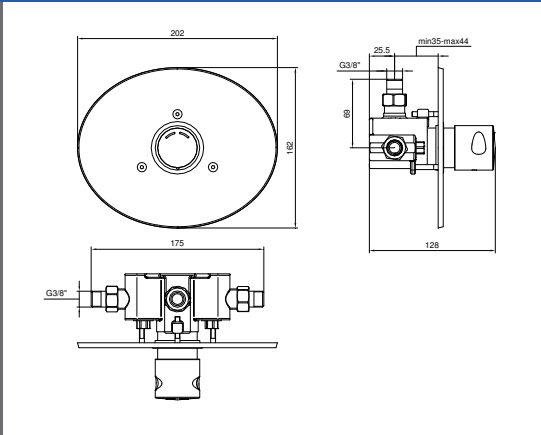

Ideal Push Button Self Closing Tap - Shower   **Technical Drawings**   **Specifications**

Ideal Push Button Self Closing Tap - Shower

Made in Italy.
10 year warranty.

SAPCS certified and JASWIC listed.