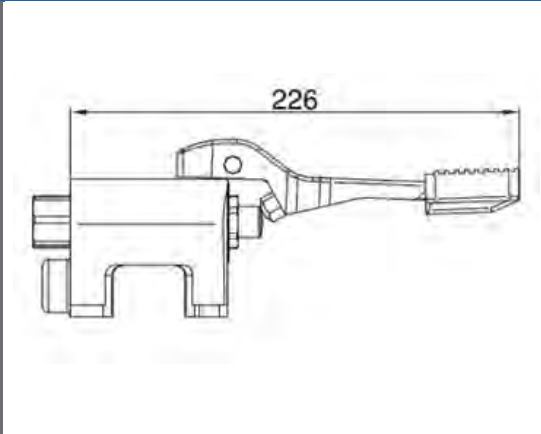

Ideal Foot Operated Progressive Mixer   **Technical Drawings**   **Specifications**

Ideal Foot Operated Progressive Mixer

Made in Italy.
10 year warranty.

Foot operated progressive mixer, floor mounted type
Opening of the water and progressive mixing by a unique movement
Body in casted brass
Valve in anti-limescale and self-lubricant material
Progressive shut-off without water hammer