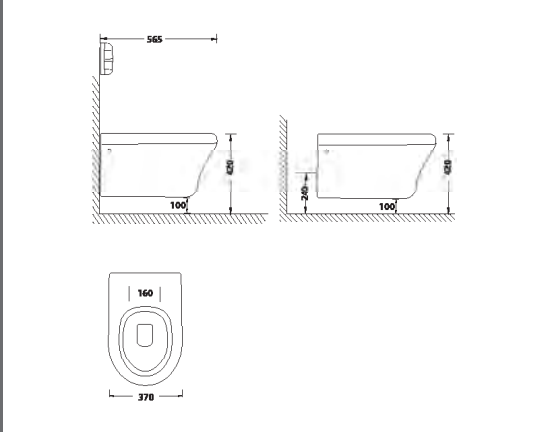

Betta Diplomat White Wall Hung Toilet Including Seat   **Technical Drawings**   **Specifications**

Betta Diplomat White Wall Hung Toilet including Seat

Diplomat white wall hung toilet including seat, excluding cistern.

BE1WH9159 = Dilomat w/h including Soft Close Seat.

To be specified with a wall hung cistern or concealed flush valve.

4.5 and 3 litre flush.

Ceramic 10-year warrantee.