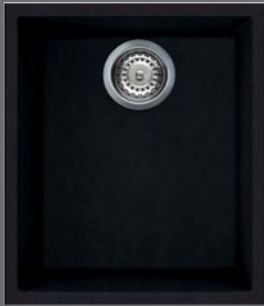

Mira Composite Granite Undermount Bowl   Technical Drawings   Specifications

SGVZUM40N