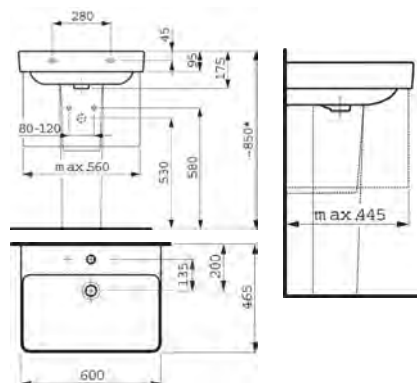

Excludes mixer

Laufen Pro S White Wall Hung Basin

Technical Drawings

Specifications

LAWHPS10963

**Laufen Pro S White Wall Hung Basin**

Size 600 x 465 x 95mm

LAWHPS10963.104