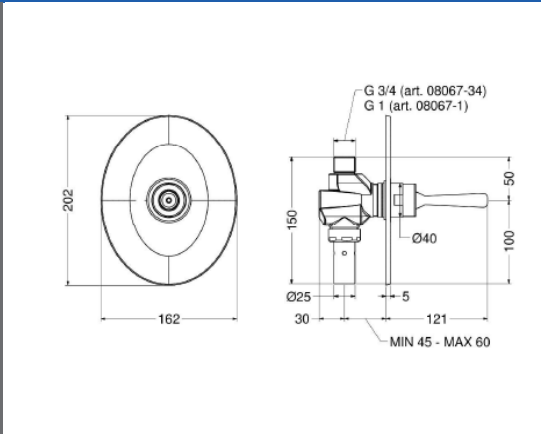

Ideal Concealed Self-Closing Toilet Flush Valve with Vandal Proof Lever   **Technical Drawings**   **Specifications**

Ideal Concealed Self-Closing Toilet Flush Valve with Vandal Proof Lever

Flush valve with vandal proof lever.

Made in Italy.
10 year warranty.