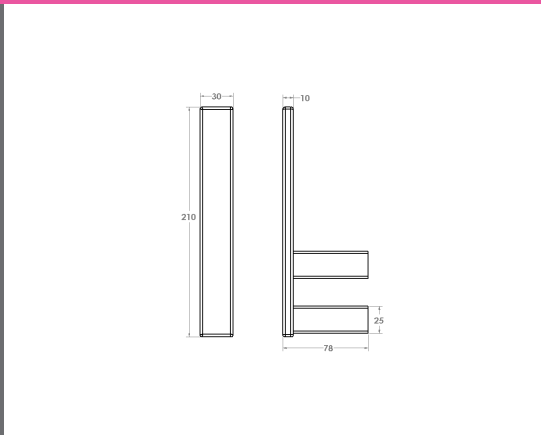

**Semplice Alessia Polished Towel Ring Black**

Collection: Alessia  
 Colour: Black  
 Finish: Matt  
 Made From: Stainless Steel  
 Spaces: Bathroom  
 Guarantee: 10 years

Semplice Alessia Polished Spare Toilet Paper Holder Black      Technical Drawings      Specifications