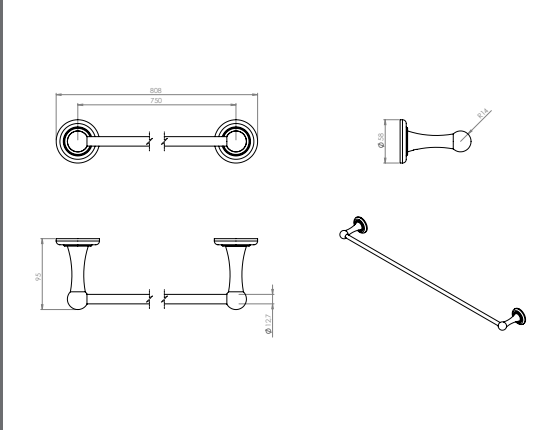

Heritage Single Towel Rail	Technical Drawings	Specifications

Heritage Single Towel Rail

Collection: Heritage
Colour: Chrome
Finish: Polished
Made From: Brass
Spaces: Bathroom
Guarantee: 25 years