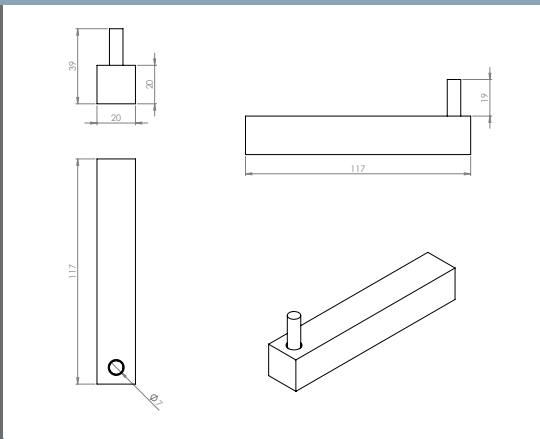

Alpha Toilet Paper Holder   Technical Drawings   Specifications

Alpha Toilet Paper Holder

Collection: Alpha
Colour: Chrome
Finish: Polished
Made From: Chrome Plated Brass
Spaces: Bathroom
Guarantee: 25 years