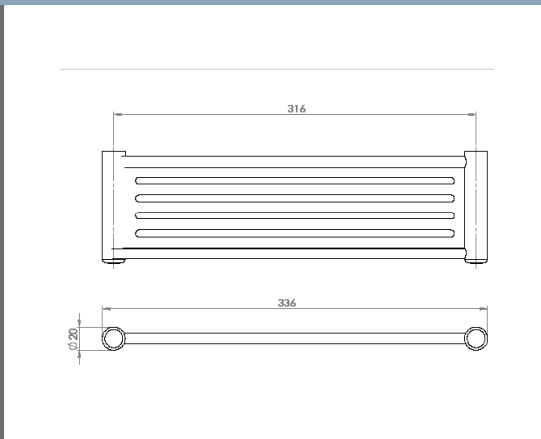

Heritage Slatted Soap Holder   **Technical Drawings**   **Specifications**

Heritage Slatted Soap Holder

Collection: Heritage
Colour: Chrome
Finish: Polished
Made From: Brass
Spaces: Bathroom
Guarantee: 25 years