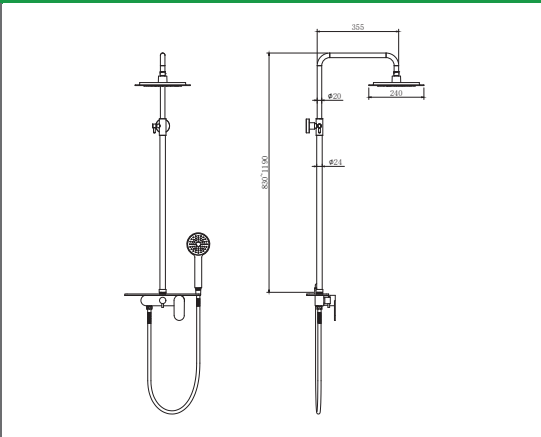

SHOWER COLUMNS

Divina Kansas Black Exposed Shower Column Technical Drawings Specifications

Divina Kansas Black Exposed Shower Column

Collection: Kansas
Colour: Black
Made From: Brass
Spaces: Bathroom
Style: Classic, Urban