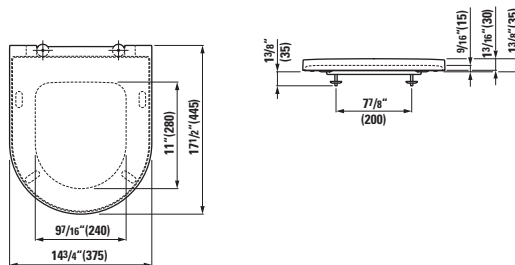

Laufen Kartell White Soft Close Toilet Seat

Collection: Kartell
Made From: Ceramic
Colour: White