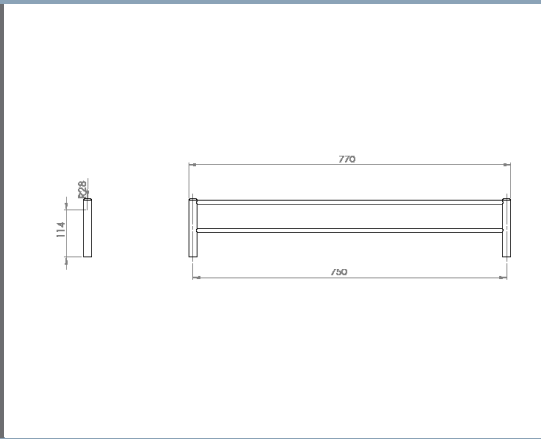

Omega Matt Black Double Towel Rail   Technical Drawings   Specifications

Omega Matt Black Double Towel Rail

Collection: Omega Black
Colour: Black
Finish: Matt
Made From: Brass
Spaces: Bathroom
Guarantee: 25 years
Size: 750mm