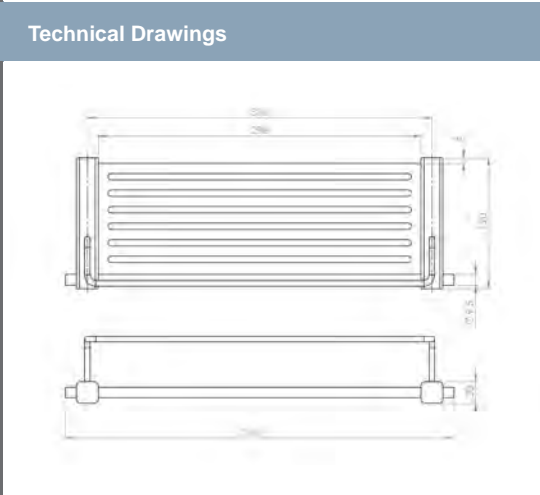

Axios Dark Mirror Shower Shelf
356 x 120 x 60mm

Specifications

Axios Dark Mirror Shower Shelf
356 x 120 x 60mm

Collection: Axios
Colour: Black
Finish: Gloss
Made From: Brass
Spaces: Bathroom
Style: Classic, Modern
Guarantee: 25 years