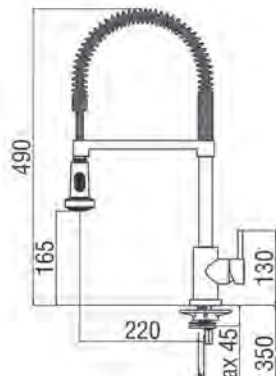

Tivoli New Road Spring Kitchen Sink Mixer

Mixer including concealed part.

Made in Italy.
15 year warranty.