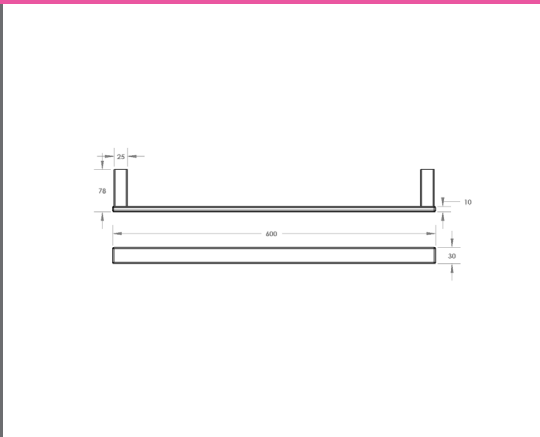

**Semplice Alessia Black Double Towel Rail 600mm**

Collection: Alessia  
 Colour: Black  
 Finish: Matt  
 Made From: Stainless Steel  
 Spaces: Bathroom  
 Guarantee: 10 years

**Semplice Alessia Black Single Towel Rail 600mm**      **Technical Drawings**      **Specifications**