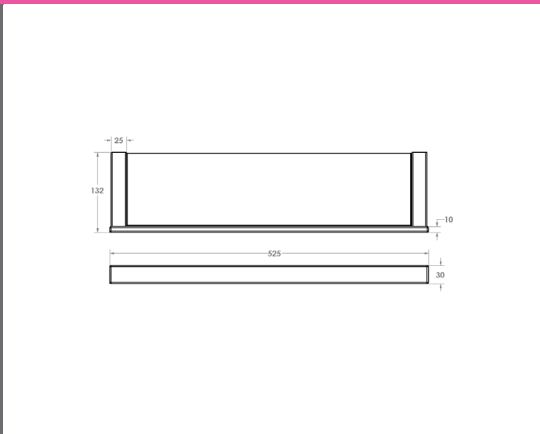

Semplice Alessia Polished Glass Shelf Black   **Technical Drawings**   **Specifications**

Semplice Alessia Polished Glass Shelf Black

Collection: Alessia
Colour: Black
Finish: Matt
Made From: Stainless Steel
Spaces: Bathroom
Guarantee: 10 years