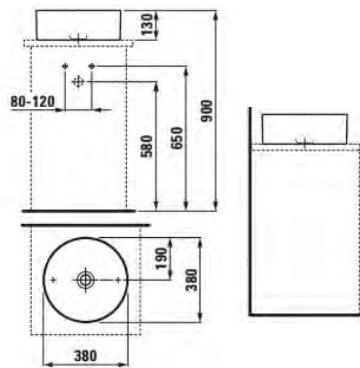

Laufen Living Saphirkeramik Washbasin Bowl

Washbasin bowl $\varnothing$ 380mm.