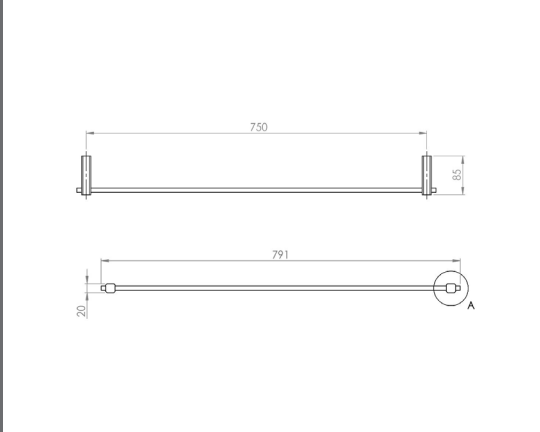

Axios Dark Mirror Single Towel Rail 750mm   **Technical Drawings**   **Specifications**

Axios Dark Mirror Single Towel Rail 750mm

Collection: Axios
Colour: Black
Finish: Gloss
Made From: Brass
Spaces: Bathroom
Style: Classic, Modern
Guarantee: 25 years