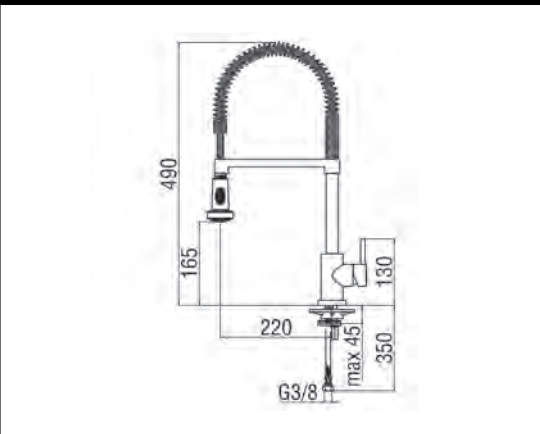

Tivoli Pella Chrome Spring Sink Mixer	Technical Drawings	Specifications

Tivoli Pella Chrome Spring Sink Mixer

Made in Italy.
15 year warranty.