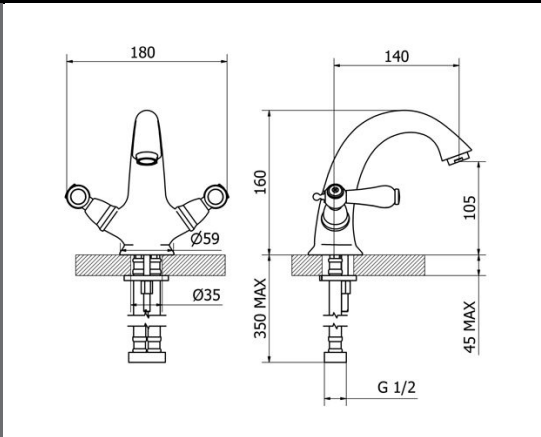

Tivoli Classico Chrome Basin Mixer   **Technical Drawings**   **Specifications**

Tivoli Classico Chrome Basin Mixer

Collection: Cavallino
Colour: Chrome and White
Made From: Chrome Plated Brass
Spaces: Bathroom
Style: Classic, Modern

Made in Italy.
15 year warranty.