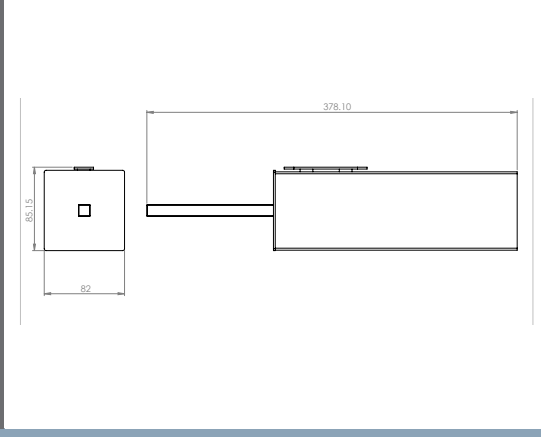

Aston Stainless Steel Toilet Brush Black   **Technical Drawings**   **Specifications**

Aston Stainless Steel Toilet Brush Black

Manufactured from grade 304 stainless steel standard finish polished.

Tumblers and toilet brushes supplied.

Backing plates provided.