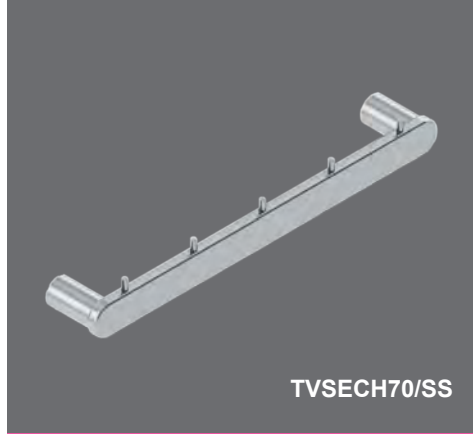

Semplice Chiara Stainless Steel Hook Rail 350mm **Technical Drawings** **Specifications**

Semplice Chiara Stainless Steel Hook Rail 350mm

Collection: Chiara
Colour: Chrome
Finish: Brushed
Made From: Stainless Steel
Spaces: Bathroom
Guarantee: 10 years