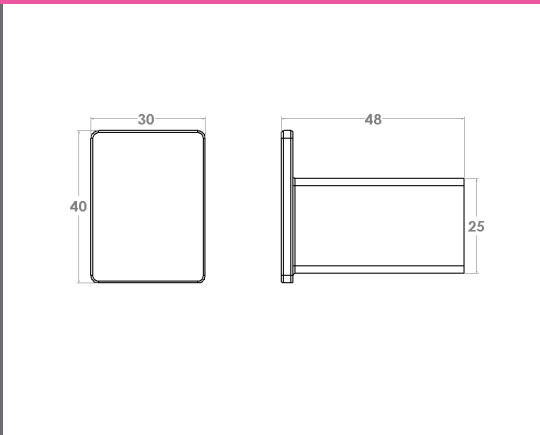

Semplice Alessia Polished Single Robe Hook Black   **Technical Drawings**   **Specifications**

Semplice Alessia Polished Single Robe Hook Black

Collection: Alessia
Colour: Black
Finish: Matt
Made From: Stainless Steel
Spaces: Bathroom
Guarantee: 10 years