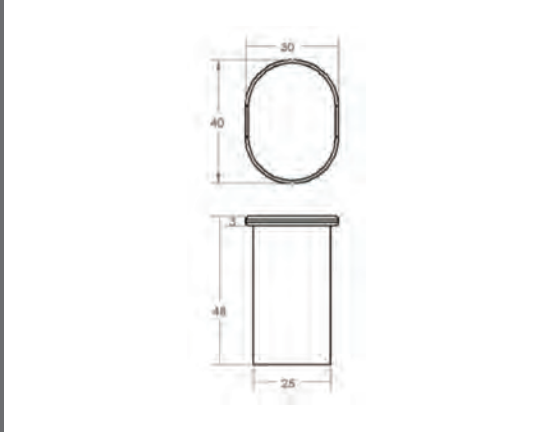

Semplice Chiara Stainless Steel Robe Hook **Technical Drawings** **Specifications**

Semplice Chiara Stainless Steel Robe Hook

Collection: Chiara
Colour: Chrome
Finish: Brushed
Made From: Stainless Steel
Spaces: Bathroom
Guarantee: 10 years