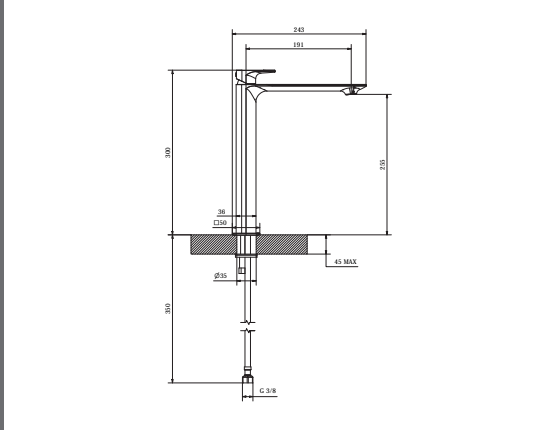

Made in Italy.  
 15 year warranty.

**Tivoli Cavallino Dark Mirror Tall Basin Mixer & Pop Up**      **Technical Drawings**      **Specifications**

**Tivoli Cavallino Dark Mirror Tall Basin Mixer & Pop Up**