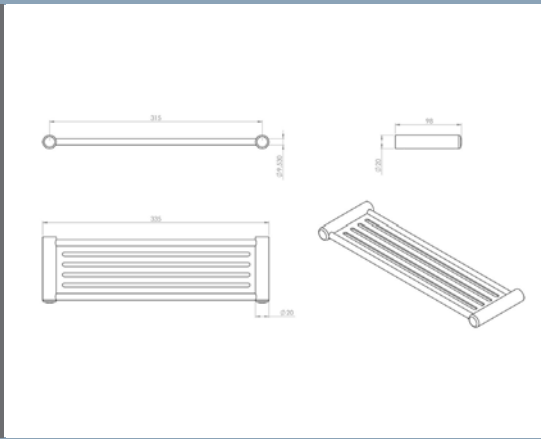

Omega Slatted Soap Holder 20 x 98 x 335mm   **Technical Drawings**   **Specifications**

Omega Slatted Soap Holder 20 x 98 x 335mm
336mm length.
Collection: Omega
Colour: Chrome
Finish: Polished
Made From: Brass
Spaces: Bathroom
Guarantee: 25 years