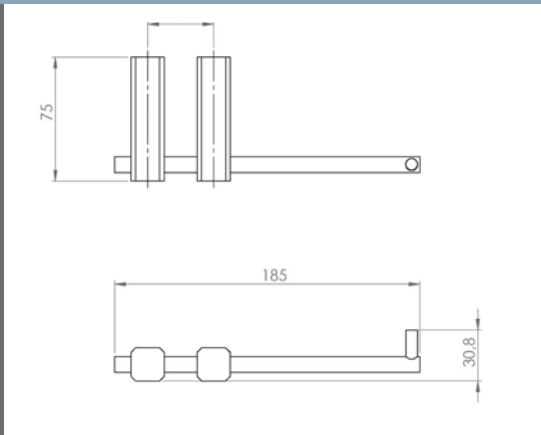

Axios Dark Mirror Toilet Paper Holder 185 x 75 x 31mm Technical Drawings

Specifications

Axios Dark Mirror Toilet Paper Holder 185 x 75 x 31mm

Collection: Alpha
Colour: Chrome
Finish: Polished
Made From: Chrome Plated Brass
Spaces: Bathroom
Guarantee: 25 years