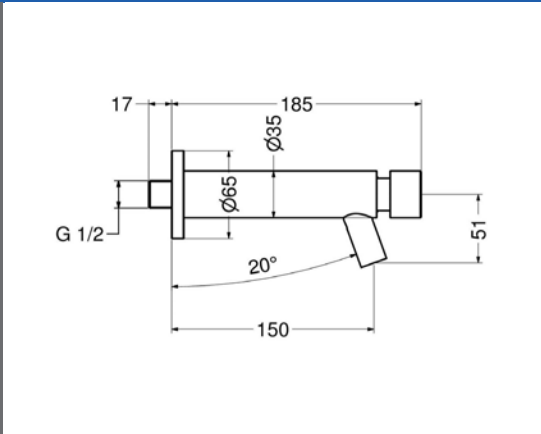

Idral Push Button Self Closing Tap - Wall   **Technical Drawings**   **Specifications**

Idral Push Button Self Closing Tap - Wall

Push button

Made in Italy.
10 year warranty.

SAPCS certified and JASWIC listed.
Cold water only.