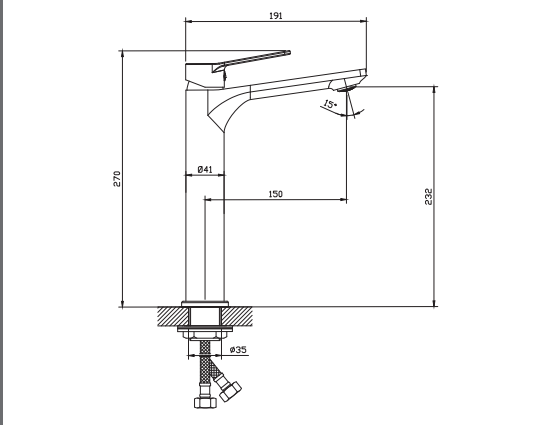

Divina Anelia Black Tall Basin Mixer   Technical Drawings   Specifications

Divina Anelia Black Tall Basin Mixer

Collection: Anelia
Colour: Black
Made From: Brass
Spaces: Bathroom
Style: Modern, Urban

Made in Italy.
15 year warranty.