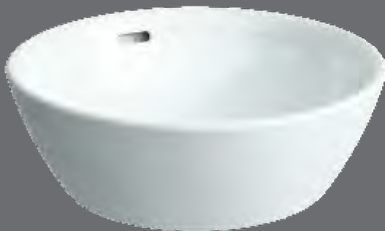

LAWHPR12962