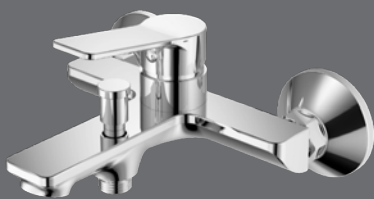

TVAI9520/CH