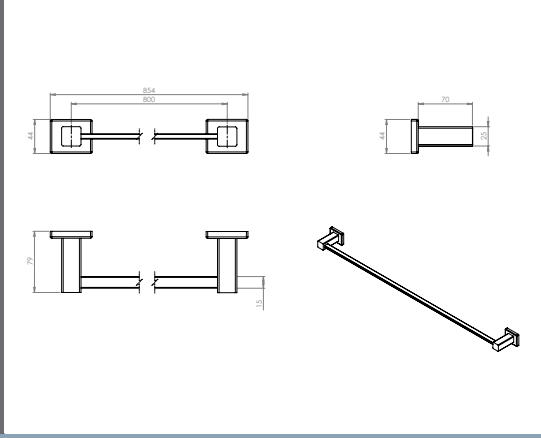

Aston Single Stainless Steel Towel Rail Black   **Technical Drawings**   **Specifications**

Aston Single Stainless Steel Towel Rail Black

Manufactured from grade 304 stainless steel standard finish polished.

Backing plates provided.

Rail sizes standardized at 800mm.