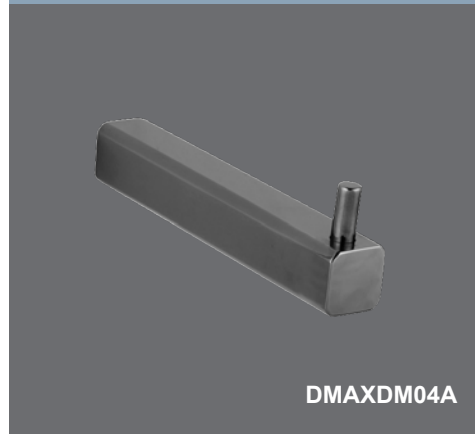

AXIOS DARK MIRROR

Axios Dark Mirror Spare Toilet Paper Holder 20 x 117 x 39mm Technical Drawings

Specifications

Axios Dark Mirror Spare Toilet Paper Holder 20 x 117 x 39mm

Collection: Axios
Colour: Black
Finish: Gloss
Made From: Brass
Spaces: Bathroom
Style: Classic, Modern
Guarantee: 25 years