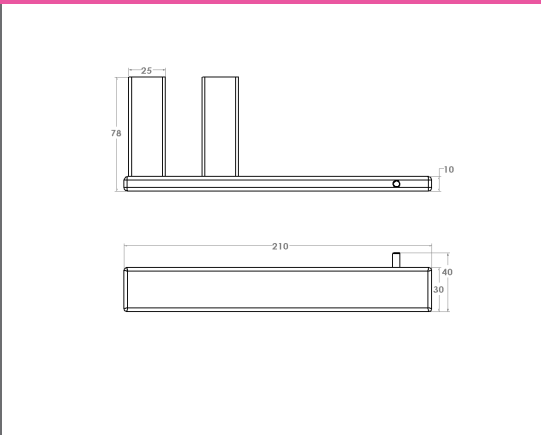

Semplice Alessia Polished Toilet Paper Holder   Technical Drawings   Specifications

Semplice Alessia Polished Toilet Paper Holder

Collection: Alessia
Colour: Chrome
Finish: Polished
Made From: Stainless Steel
Spaces: Bathroom
Guarantee: 10 years