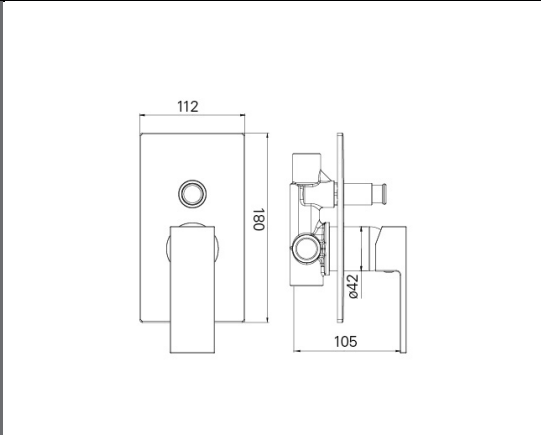

Tivoli Caserta Bath Diverter Mixer   Technical Drawings   Specifications

Collection: Caserta
Colour: Chrome
Made From: Brass
Spaces: Bathroom
Guarantee: 15-year