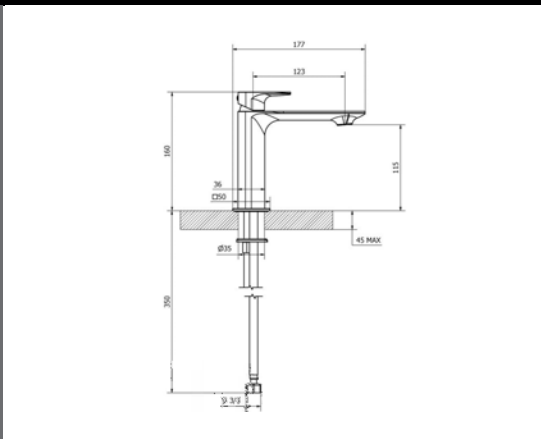

Tivoli Cavallino Gold Basin Mixer & Pop Up   **Technical Drawings**   **Specifications**

Tivoli Cavallino Gold Basin Mixer & Pop Up

Collection: Cavallino
Colour: Gold
Made From: Brass
Spaces: Bathroom
Style: Classic, Modern

Made in Italy.
15 year warranty.