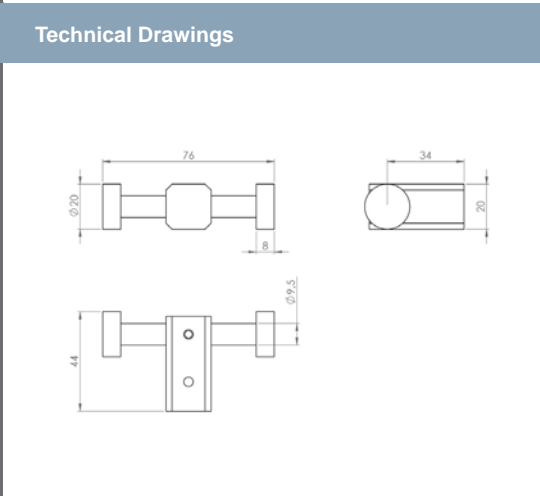

Axios Dark Mirror Double Robe Hook
76 x 44 x 20mm

Specifications

Axios Dark Mirror Double Robe Hook
76 x 44 x 20mm

Collection: Axios
Colour: Black
Finish: Gloss
Made From: Brass
Spaces: Bathroom
Style: Classic, Modern
Guarantee: 25 years