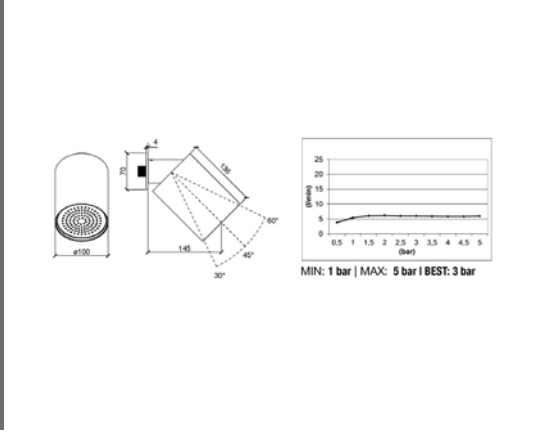

Almar Beam Black Shower Head 100 x 136mm   **Technical Drawings**   **Specifications**

Almar Beam Black Shower Head 100 x 136mm

Colour: Chrome
Made From: Stainless Steel
Spaces: Bathroom
Style: Modern, Urban