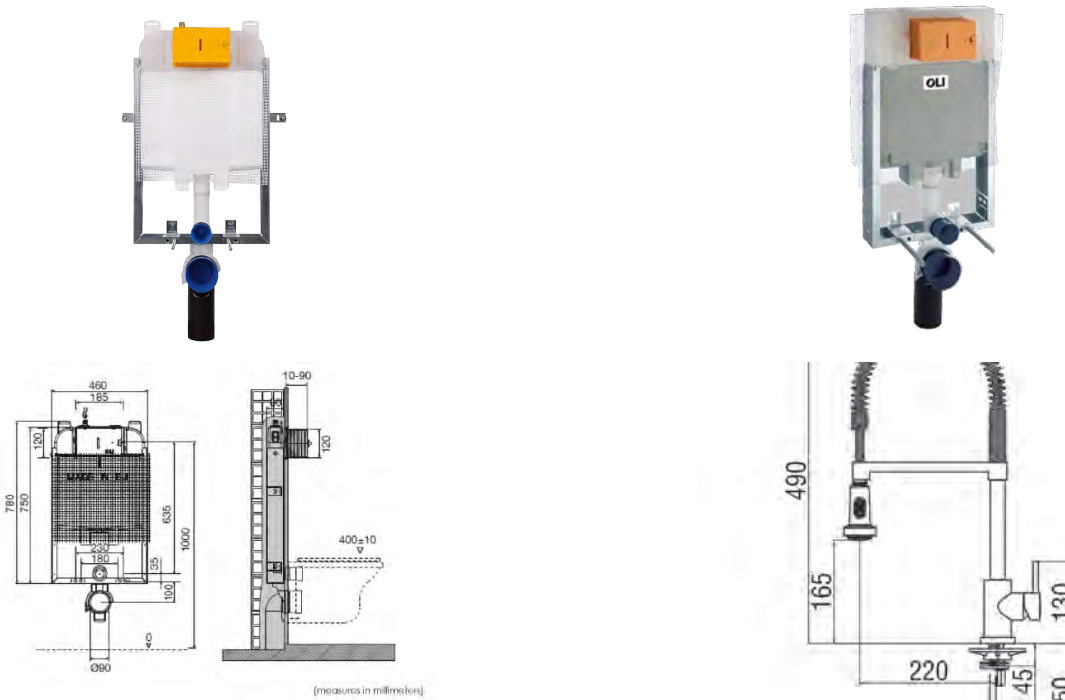

Dual Flush Cisterns

This Compact Flush System is designed to fit the full range of flush plates, so our quality will match your style.

TORINO 74 dual flush mechanical actuated cistern with net and anti-condensation cover.

This Compact Flush System is designed to fit the full range of flush plates, so our quality will match your style.

Dual flush cistern Technical features include:

- 10 Year Warranty
- Polypropylene (PP) cistern highly resistant and inalterable to thermal stress
- Reduced thickness of 80 mm
- Easy installation
- Easy access for maintenance
- Easy flush volume adjustment (Fast Adjustment System)
- Anti-condensation EPS - Polysterene cover plate (total thickness of 80 mm)
- Special fiber net for cement grip
- Waste pipe with Polysterene (EPS) cover to provide incidental mistakes during installation and to reduce noise during flush
- Silent AZOR PLUS float valve certificated according to the NF standard category Class I
- Certified cistern according KIWA/SABS/SAI/WRAS standards
- CE EN 14055 marking CL1
- "A" class for the Energy Efficiency in compliance with the ANQIP Authority requirements

OLI80 is ideal for wall-hung toilets and is suitable for application in masonry walls or solid-walls that are bricked lined. this cistern is compatible with all wall-hung pans Dual flush cistern Technical features include: - Structure: Metal, galvanized, corrosion-resistant- 10 Year guarantee (If the product is not correctly installed the guarantee is not valid).

Polypropylene (PP) cistern highly resistant and inalterable to thermal stress. The reduced thickness of 80 mm - Easy installation - Easy access for maintenance - Easy flush volume adjustment (Fast Adjustment System) - Anti-condensation EPS - Polystyrene cover plate (total thickness of 74 mm- Special fibre net for cement grip - Waste pipe with Polystyrene (EPS) cover to provide incidental mistakes during installation and to reduce noise during flush - Silent AZOR PLUS float valve certificated according to the NF standard category Class I - Certified cistern according to KIWA/SAI/WRAS/SABS standards - CE EN 14055 marking CL1 - "A" class for the Energy Efficiency in compliance with the ANQIP Authority requirements.

This cistern is rated as a LiveGreen product by Italtile management due to the fact that the delayed filling mechanism saves 500 ml water - unlike some comparative products.