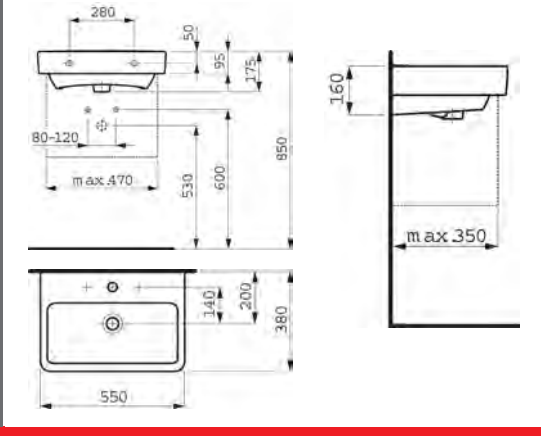

Laufen Pro S Compact Wall Hung Basin   Technical Drawings   Specifications

Laufen Pro S Compact Wall Hung Basin

Size 550x380x170mm.

Excludes mixer and basin fixations.