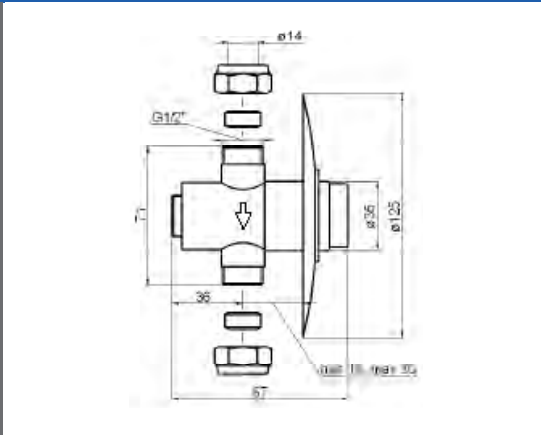

Ideal Self-Closing Urinal Flush Valve   **Technical Drawings**   **Specifications**

Ideal Self-Closing Urinal Flush Valve

Flush valve, pipe and a rubber for urinal.

1 Litre flush.

Made in Italy.
10 year warranty.