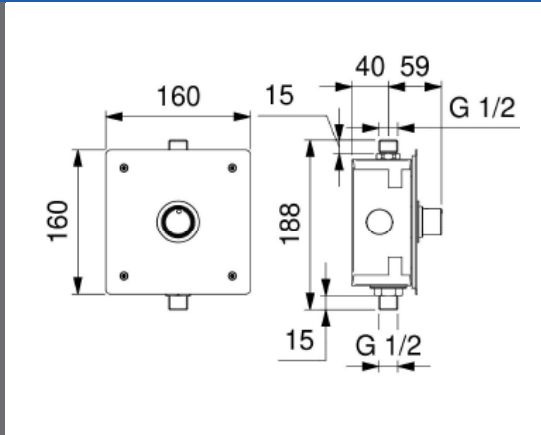

Ideal Self-Closing Urinal Flush Valve   **Technical Drawings**   **Specifications**

Ideal Self-Closing Urinal Flush Valve

Concealed self-closing push button flush valve for urinal.

For controlled water usage.
Includes copper pipe & rubber bung.
1 Litre flush.
SAPCS certified and JASWIC listed

Made in Italy.
10 year warranty.