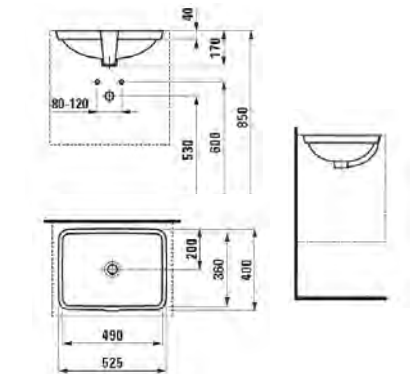

Laufen Pro S White Built-in Basin

490 x 360 x 170mm

Washbasin with overflow, top edge NOT grind.