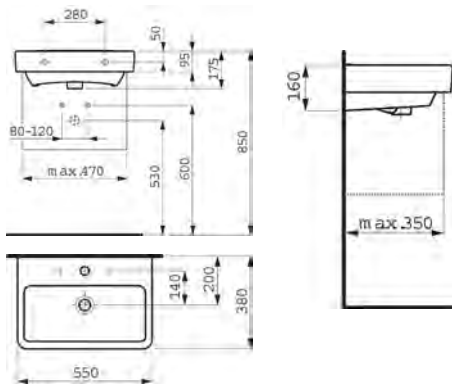

Technical Drawings

Laufen Pro S Compact Wall Hung Basin

Size 550 x 380 x 95mm.

LAWHPS18958.104

Pro S basin with tap hole and overflow.

LAWHPS18958.109

Pro S basin without tap hole, with a overflow. (for installation with a wall mounted tap).

LAWHPS18958.142

Pro S basin without tap hole and without overflow, with closed drain.

Excludes mixer