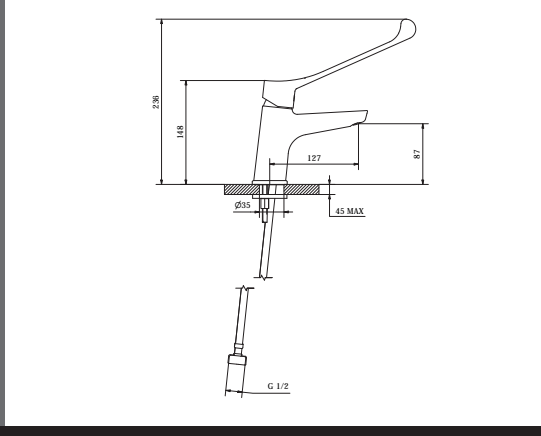

Tivoli Artic Clinical Lever Mixer   Technical Drawings   Specifications

Tivoli Artic Clinical Lever Mixer

Deck Mounted Mixer.

Made in Italy.
15 year warranty.