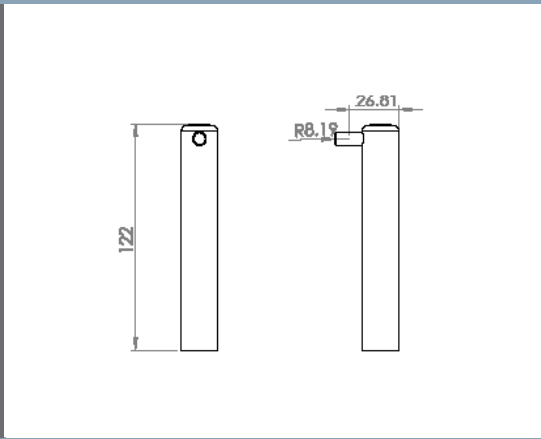

Omega Spare Toilet Paper Holder   **Technical Drawings**   **Specifications**

Omega Spare Toilet Paper Holder
Collection: Omega
Colour: Chrome
Finish: Polished
Made From: Brass
Spaces: Bathroom
Guarantee: 25 years
Returns: Free exchange or return within 6 months (excludes collection fee)