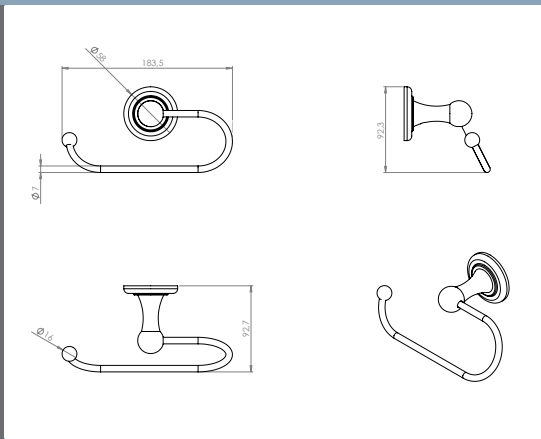

Heritage Toilet Paper Holder   **Technical Drawings**   **Specifications**

Heritage Toilet Paper Holder

Collection: Heritage
Colour: Chrome
Finish: Polished
Made From: Brass
Spaces: Bathroom
Guarantee: 25 years