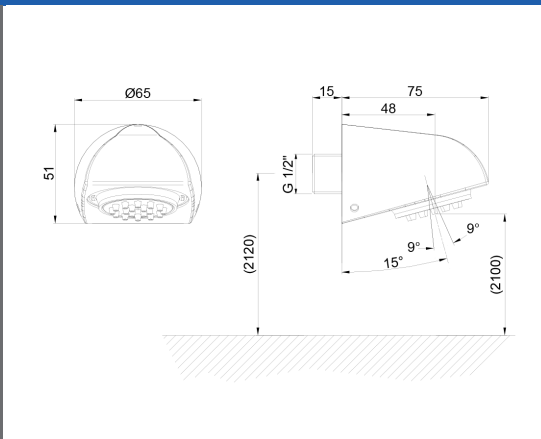

Idral Vandal Proof Shower Head   **Technical Drawings**   **Specifications**

Idral Vandal Proof Shower Head

Made in Italy.
10 year warranty.

Vandal proof installation
With Anti-limescale swivel outlet
8 ltr/ min flow limiter
No shower arm required