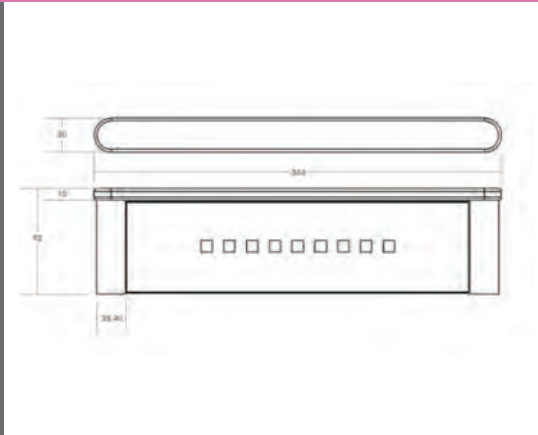

Semplice Chiara Black Shower Soap Holder   Technical Drawings   Specifications

Semplice Chiara Shower Soap Holder

Collection: Chiara
Colour: Black
Finish: Matt
Made From: Stainless Steel
Spaces: Bathroom
Guarantee: 10 years