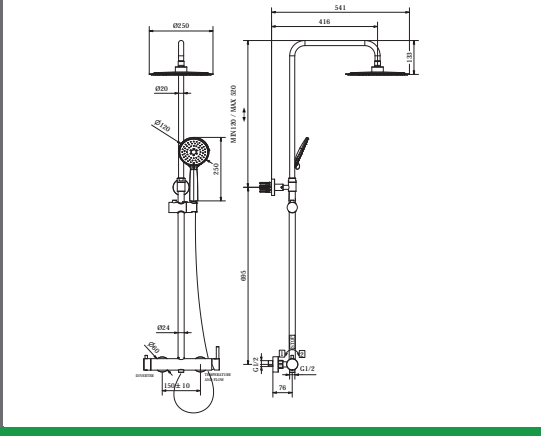

Tivoli Catania Exposed Shower Column Black Technical Drawings Specifications

Tivoli Catania Exposed Shower Column Black

Collection: Catania
Colour: Black
Made From: Brass
Spaces: Bathroom
Style: Modern, Urban