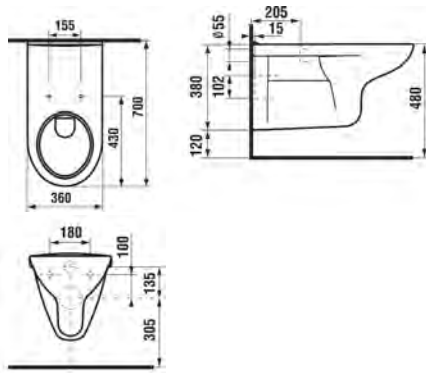

Laufen Pro E White Wall Hung Toilet

Excluding Seat.

Accessible wall hung WC, excluding seat and cistern. To be specified with a floor mounted cistern or concealed flush valve.

Keeping with national SANS regulations. SANS20642

Matching Toilet Seat: LAWHLB93270P

Laufen Pro E Toilet Seat

Technical Drawings

Specifications

LAWHLB93270P

Laufen Pro E Toilet Seat

Laufen seat for Pro E pan.