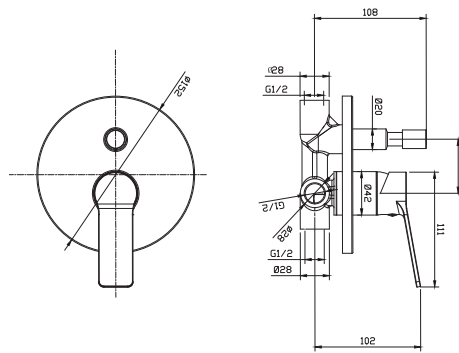

Divina Anelia Chrome Diverter Mixer Including Concealed Part

Collection: Anelia
Colour: Chrome
Made From: Chrome Plated Brass
Spaces: Bathroom
Style: Modern, Urban

Made in Italy.
15 year warranty.

Divina Anelia Chrome Wall Type Bath Mixer Including Handshower   **Technical Drawings**   **Specifications**