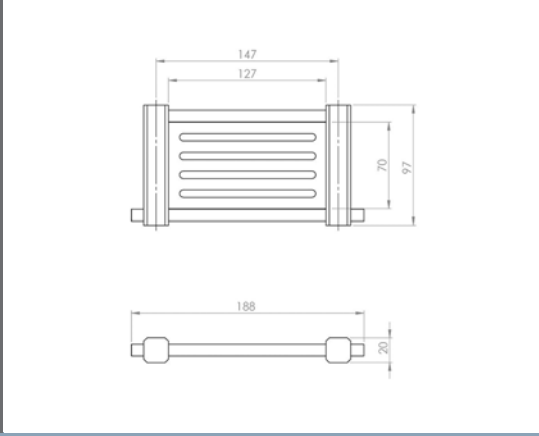

Axios Matt Gold Small Soap Rack 188 x 20 x 97mm   **Technical Drawings**   **Specifications**

Axios Matt Gold Small Soap Rack 188 x 20 x 97mm

Collection: Alpha
Colour: Chrome
Finish: Polished
Made From: Chrome Plated Brass
Spaces: Bathroom
Guarantee: 25 years
Size: 750mm length.