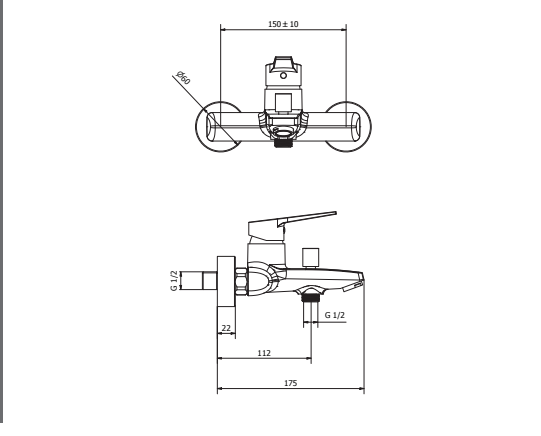

Brio Bath Mixer with Hand Shower   Technical Drawings   Specifications

Tivoli Brio Chrome Basin Mixer

Collection: Brio
Colour: Chrome
Made From: Chrome Plated Brass
Spaces: Bathroom
Style: Natural, Modern, Urban

Made in Italy.
15 year warranty.