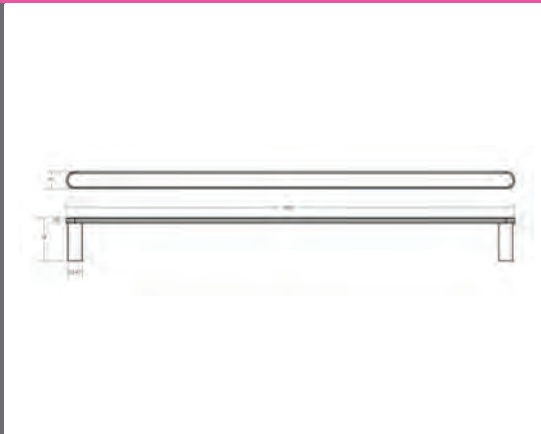

Semplice Chiara Stainless Steel Towel Rail 800mm   Technical Drawings   Specifications

Semplice Chiara Stainless Steel Towel Rail 800mm

Collection: Chiara
Colour: Chrome
Finish: Brushed
Made From: Stainless Steel
Spaces: Bathroom
Guarantee: 10 years