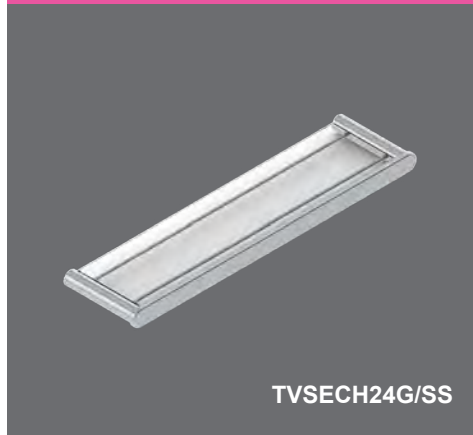

Semplice Chiara Stainless Steel Glass Shelf   Technical Drawings   Specifications

Semplice Chiara Stainless Steel Glass Shelf

Collection: Chiara
Colour: Chrome
Finish: Brushed
Made From: Stainless Steel
Spaces: Bathroom
Guarantee: 10 years