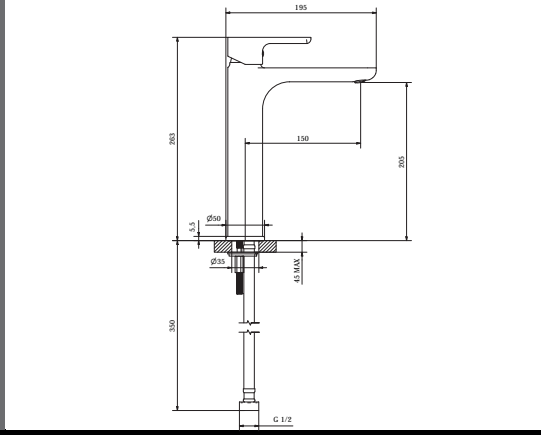

Tivoli Potenza Tall Matt Black Basin Mixer   **Technical Drawings**   **Specifications**

Tivoli Potenza Tall Matt Black Basin Mixer

Collection: Potenza
Colour: Black
Made From: Powder Coated Brass
Spaces: Bathroom
Style: Modern, Urban

Made in Italy.
15 year warranty.