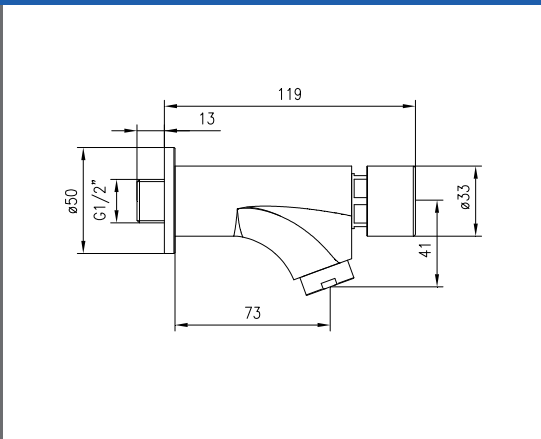

Made in Italy.  
10 year warranty.

SAPCS certified and JASWIC listed.  
Powered by mains.

**Idral Push Button Tap - Wall**      **Technical Drawings**      **Specifications**

**Idral Push Button Tap - Wall**