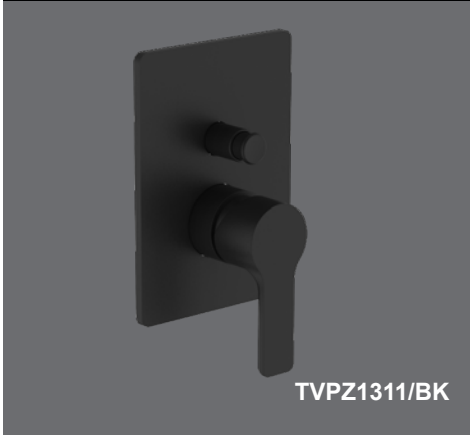

**Tivoli Potenza Matt Black Diverter Mixer Including Concealed Part**

Collection: Potenza  
 Colour: Black  
 Made From: Powder Coated Brass  
 Spaces: Bathroom  
 Style: Modern, Urban

Made in Italy.  
 15 year warranty.