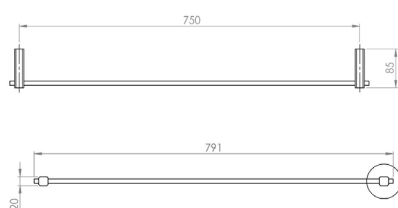

Axios Matt Gold Single Towel Rail 750mm

Collection: Alpha
Colour: Chrome
Finish: Polished
Made From: Chrome Plated Brass
Spaces: Bathroom
Guarantee: 25 years