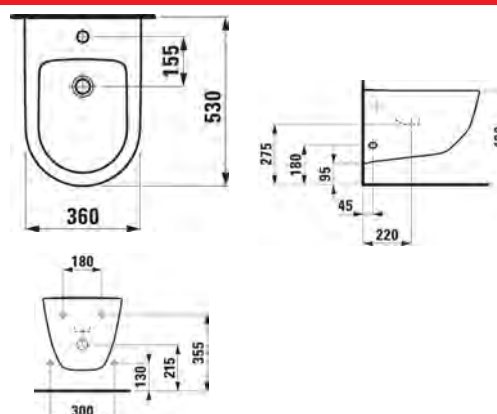

Laufen Pro A New White Wall Hung Bidet

Excluding brackets for wall hung bidet, SKMBR001.