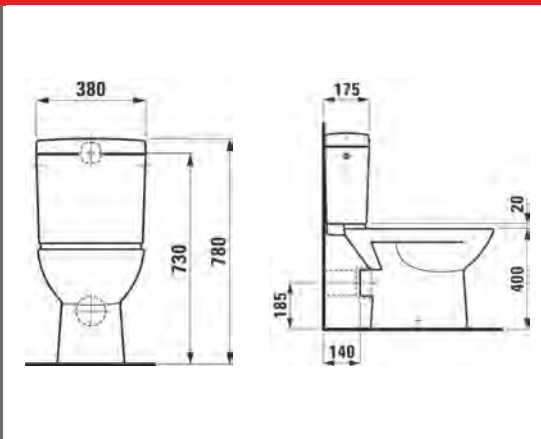

Laufen Pro B White Close Couple Toilet   Technical Drawings   Specifications

Laufen Pro B White Close Couple Toilet

Excluding cistern and seat.

4.5 and 3 litre flush.