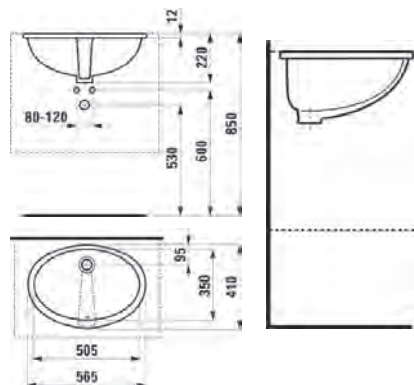

Laufen Lipsy Built-in Washbasin

Washbasin with overflow top edge
NOT grinded 570x410x220mm.

Excluding mixer.