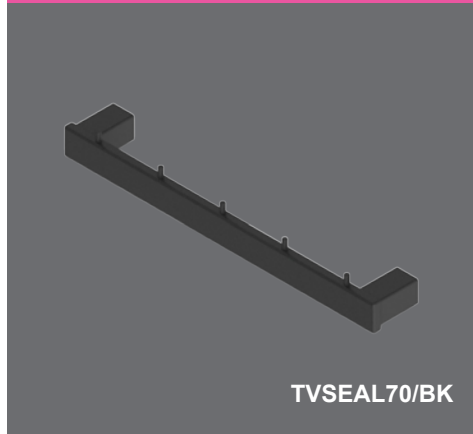

Semplice Alessia Polished Hook Rail Black   Technical Drawings   Specifications

Semplice Alessia Polished Hook Rail Black

Collection: Alessia
Colour: Black
Finish: Matt
Made From: Stainless Steel
Spaces: Bathroom
Guarantee: 10 years