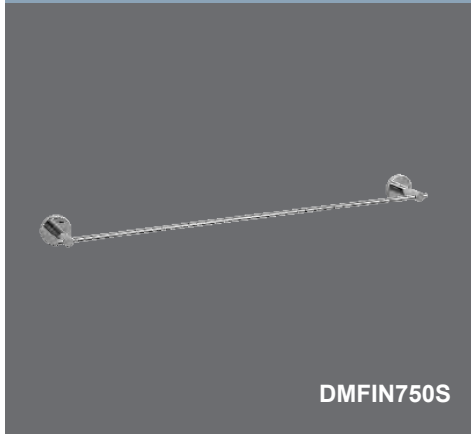

Finess Single Towel Rail   Technical Drawings   Specifications

Finess Single Towel Rail

Collection: Finesse
Colour: Chrome
Finish: Polished
Made From: Brass
Spaces: Bathroom
Guarantee: 25 years
Size: 750mm length