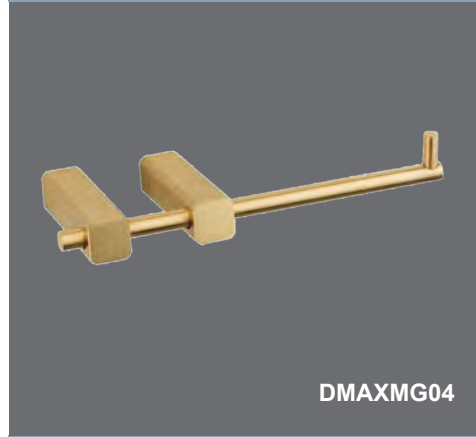

Axios Matt Gold Toilet Paper Holder 185 x 75 x 31mm   **Technical Drawings**   **Specifications**

Axios Matt Gold Toilet Paper Holder 185 x 75 x 31mm

Collection: Alpha
Colour: Chrome
Finish: Polished
Made From: Chrome Plated Brass
Spaces: Bathroom
Guarantee: 25 years