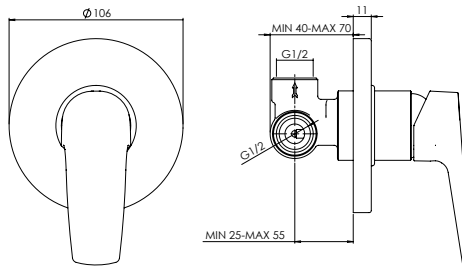

Nobili Orta Chrome Bath Shower Mixer

Collection: Nobili
Colour: Chrome
Made From: Chrome Plated Brass
Spaces: Bathroom
Style: Modern, Urban

Made in Italy.
15 year warranty.