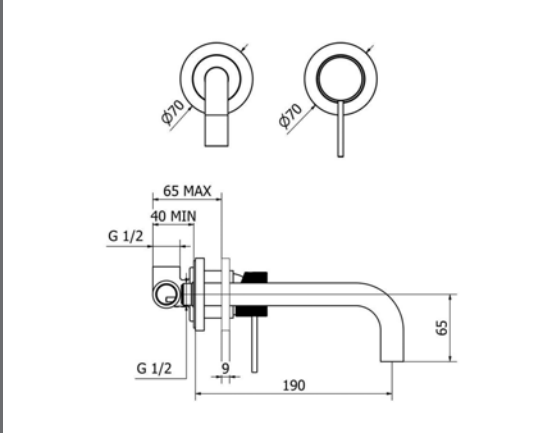

**Verona Matt Gold Basin Mixer With Pop Up Waste**

Collection: Verona  
 Colour: Gold  
 Made From: Brass  
 Spaces: Bathroom  
 Style: Modern, Urban

Made in Italy.  
 15 year warranty.

**Verona Matt Gold Wall Type Basin Mixer With Pop Up Waste**      **Technical Drawings**      **Specifications**