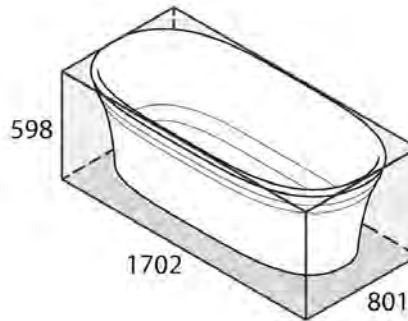

Victoria & Albert Warndon Gloss White Bath

Freestanding bath
1702 x 801 x 598mm

Gloss finish
Stain resistant
Easy to clean
Warranted quality
Strong & hardwearing
Hand finished
Available in different coating colours (white, copper, gloss black, matt black & rose gold)