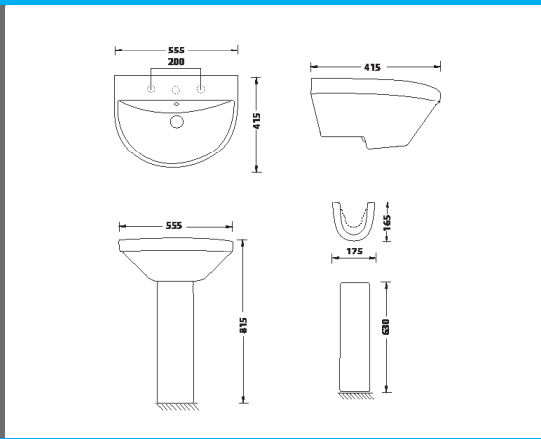

Atlantis White Wall Mounted Basin   Technical Drawings   Specifications

Atlantis White Wall Mounted Basin

BE1WH788
Basin only, **pedestal sold separately.**

Basin with Tap Hole 555x415.

BE1WH789
Atlantis white pedestal.

Ceramic 10-year warrantee.