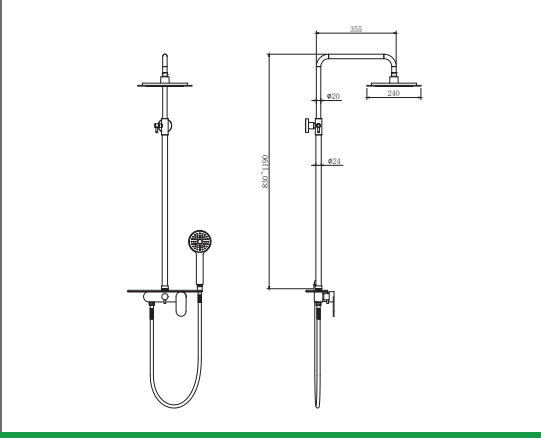

Divina Kansas Chrome Exposed Shower Column Technical Drawings Specifications

Divina Kansas Chrome Exposed Shower Column

Collection: Kansas
Colour: Chrome
Made From: Brass
Spaces: Bathroom
Style: Classic, Modern, Urban