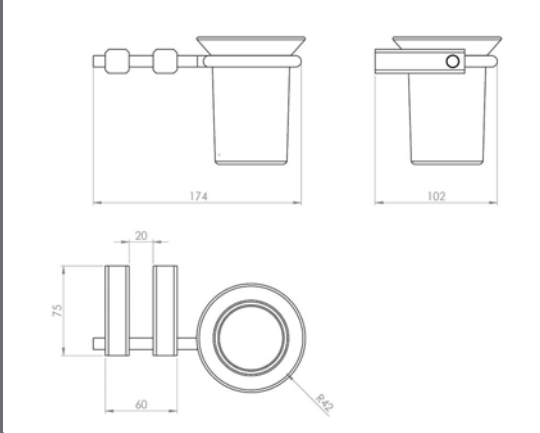

Axios Dark Mirror Toothbrush & Tumbler Holder 178 x 116 x 106mm   **Technical Drawings**   **Specifications**

Axios Dark Mirror Toothbrush & Tumbler Holder 178 x 116 x 106mm

Collection: Axios
Colour: Black
Finish: Gloss
Made From: Brass
Spaces: Bathroom
Style: Classic, Modern
Guarantee: 25 years