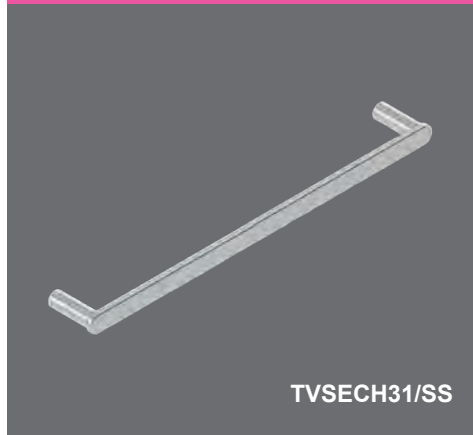

Semplice Chiara Stainless Steel Towel Rail 600mm   Technical Drawings   Specifications

Semplice Chiara Stainless Steel Towel Rail 600mm

Collection: Chiara
Colour: Chrome
Finish: Brushed
Made From: Stainless Steel
Spaces: Bathroom
Guarantee: 10 years