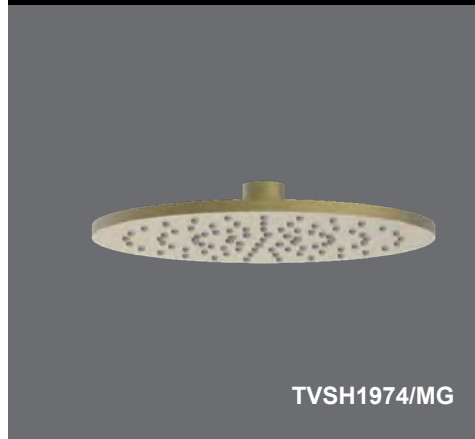

Verona Shower Head 200mm Matt Gold   Technical Drawings   Specifications

Verona Shower Head 200mm Matt Gold

Collection: Verona
Colour: Gold
Made From: Brass
Spaces: Bathroom
Style: Modern, Urban

Made in Italy.
15 year warranty.