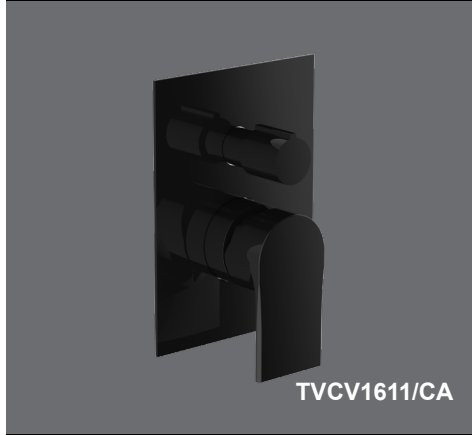

Tivoli Cavallino Dark Mirror Bath Diverter Mixer   **Technical Drawings**   **Specifications**

Tivoli Cavallino Dark Mirror Bath Diverter Mixer

Collection: Cavallino
Colour: Black
Made From: Electroplated Black Chrome
Spaces: Bathroom
Style: Classic, Modern

Made in Italy.
15 year warranty.