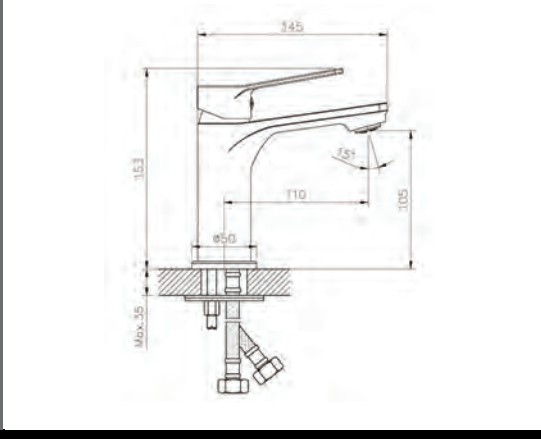

Divina Anelia Black Basin Mixer   Technical Drawings   Specifications

Divina Anelia Black Basin Mixer

Collection: Anelia
Colour: Black
Made From: Brass
Spaces: Bathroom
Style: Modern, Urban

Made in Italy.
15 year warranty.