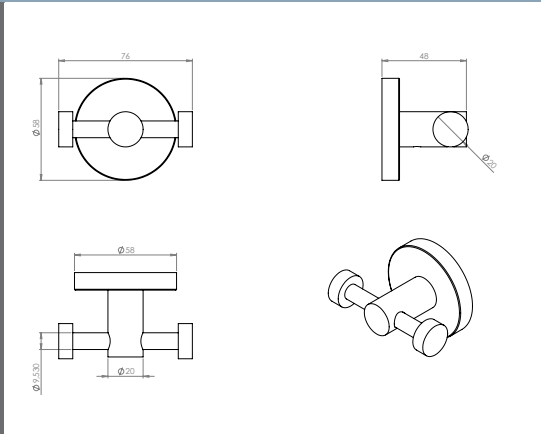

Finesse Double Robe Hook   Technical Drawings   Specifications

Finesse Double Robe Hook

Collection: Finesse
Colour: Chrome
Finish: Polished
Made From: Brass
Spaces: Bathroom
Guarantee: 25 years