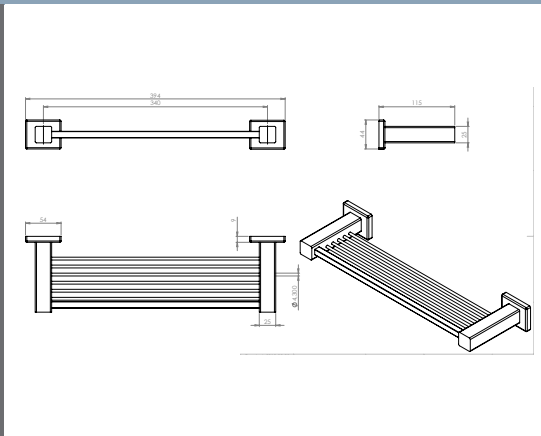

Aston Stainless Steel Large Soap Rack Black   **Technical Drawings**   **Specifications**

Aston Stainless Steel Large Soap Rack Black

Manufactured from grade 304 stainless steel standard finish polished.

Backing plates provided.