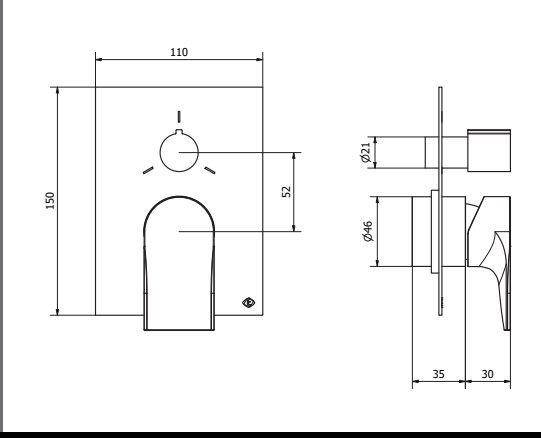

Made in Italy.  
 15 year warranty.

**Tivoli Cavallino Dark Mirror Bath Diverter Mixer      Technical Drawings      Specifications**

**Tivoli Cavallino Dark Mirror Bath Diverter Mixer**

Collection: Cavallino  
 Colour: Gold  
 Made From: Brass  
 Spaces: Bathroom  
 Style: Classic, Modern