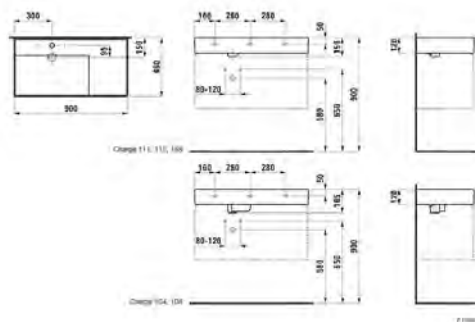

Laufen Kartell White Counter Top basin

900 x 460 x 120mm

Available in left hand and right hand

Available with or without a tap hole.