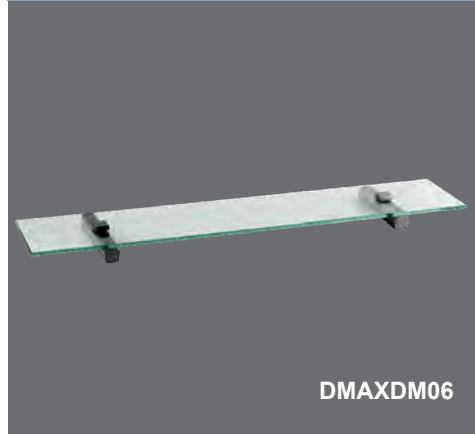

Axios Dark Mirror Glass Shelf
600 x 120 x 30mm

Specifications

Axios Dark Mirror Glass Shelf
600 x 120 x 30mm

Collection: Axios
Colour: Black
Finish: Gloss
Made From: Brass
Spaces: Bathroom
Style: Classic, Modern
Guarantee: 25 years