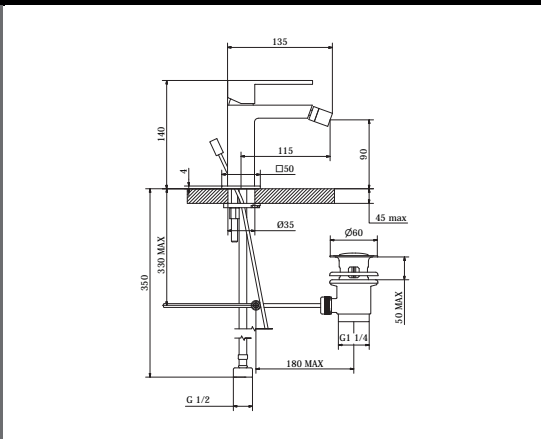

Tivoli Caserta Bidet Mixer   Technical Drawings   Specifications

Collection: Caserta
Colour: Chrome
Made From: Brass
Spaces: Bathroom
Guarantee: 15-year