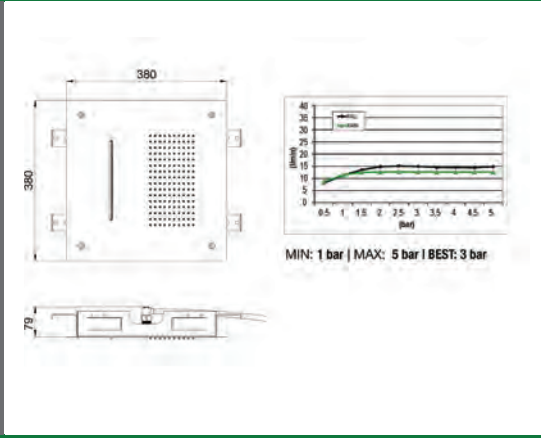

Almar Square Stainless Steel Ceiling Dual Shower Head 380 x 380mm   **Technical Drawings**   **Specifications**

Almar Square Stainless Steel Ceiling Dual Shower Head 380 x 380mm

Colour: Chrome
Made From: Stainless Steel
Spaces: Bathroom
Style: Modern, Urban