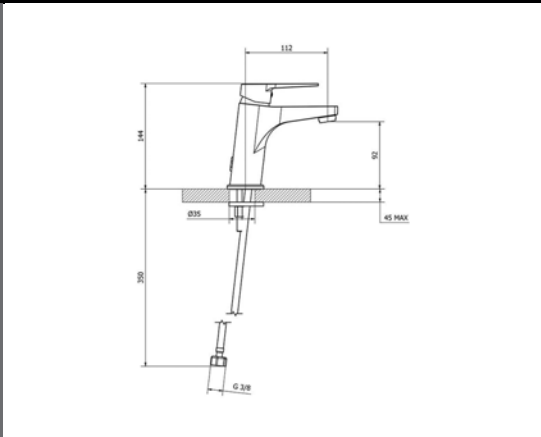

Tivoli Brio Chrome Basin Mixer   Technical Drawings   Specifications

Tivoli Brio Chrome Basin Mixer

Collection: Brio
Colour: Chrome
Made From: Chrome Plated Brass
Spaces: Bathroom
Style: Natural, Modern, Urban

Made in Italy.
15 year warranty.