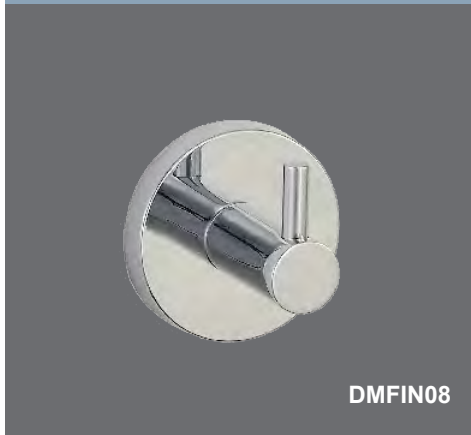

Finesse Single Robe Hook   Technical Drawings   Specifications

Finesse Single Robe Hook

Collection: Finesse
Colour: Chrome
Finish: Polished
Made From: Brass
Spaces: Bathroom
Guarantee: 25 years