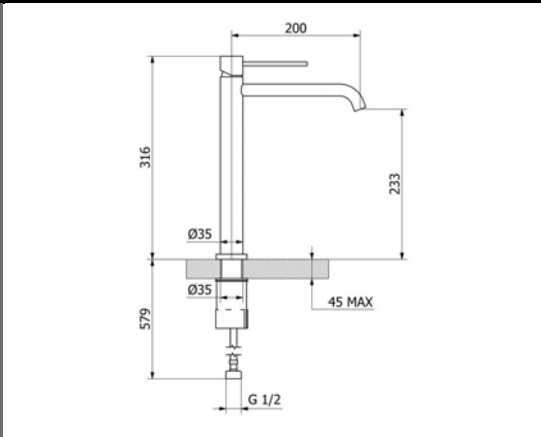

Tivoli Prato Chrome Tall Basin Mixer   **Technical Drawings**   **Specifications**

Tivoli Prato Chrome Tall Basin Mixer

Collection: Prato
Colour: Chrome
Made From: Powder Coated Brass
Spaces: Bathroom
Style: Modern, Urban

Made in Italy.
15 year guarantee.