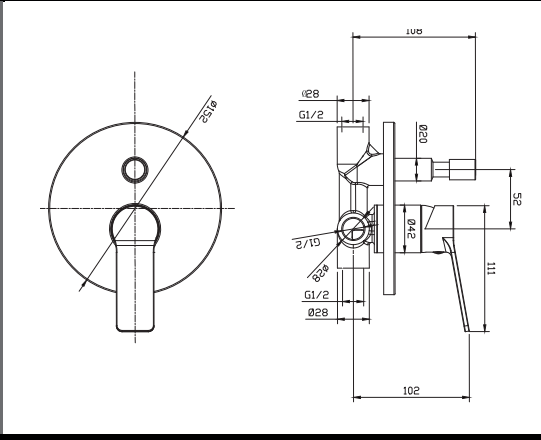

Made in Italy.  
 15 year warranty.

**Divina Anelia Black Bath Diverter Mixer      Technical Drawings      Specifications**

**Divina Anelia Black Bath Diverter Mixer**

Collection: Anelia  
 Colour: Black  
 Made From: Brass  
 Spaces: Bathroom  
 Style: Modern, Urban