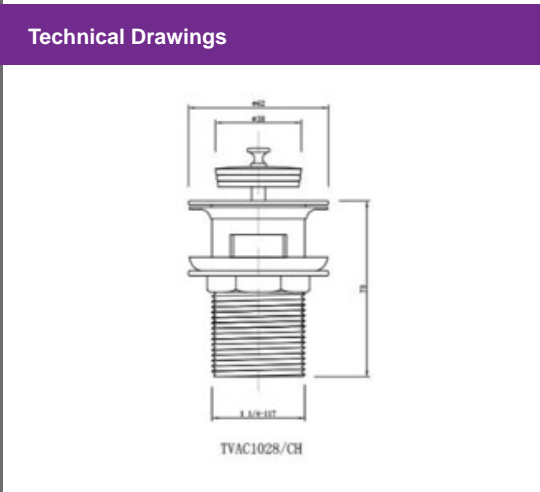

Anti-Vandal Basin Waste

Vandal resistant.

Geberit In Wall Basin Trap	Technical Drawings	Specifications