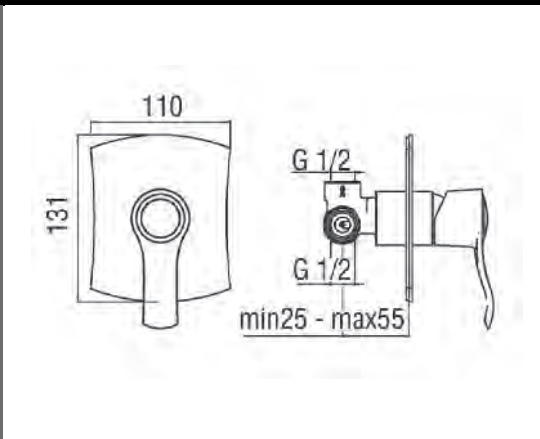

Nobili Sofi Bath or Shower Mixer   Technical Drawings   Specifications

Nobili Sofi Bath or Shower Mixer
Made in Italy.
15 year warranty.