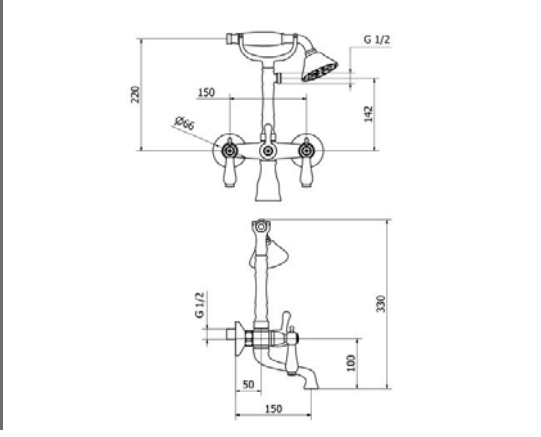

Tivoli Classico Chrome Bath Mixer Including Handshower   **Technical Drawings**   **Specifications**

Tivoli Classico Chrome Bath Mixer Including Handshower

Collection: Cavallino
Colour: Chrome and White
Made From: Chrome Plated Brass
Spaces: Bathroom
Style: Classic, Modern

Made in Italy.
15 year warranty.