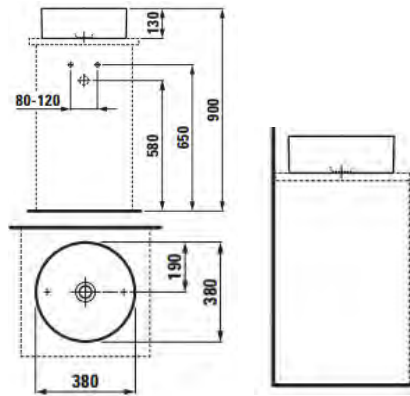

Technical Drawings

Specifications

Laufen Living Square Saphirkeramik Washbasin

Washbasin bowl $\varnothing$ 380mm.

Counter Top.