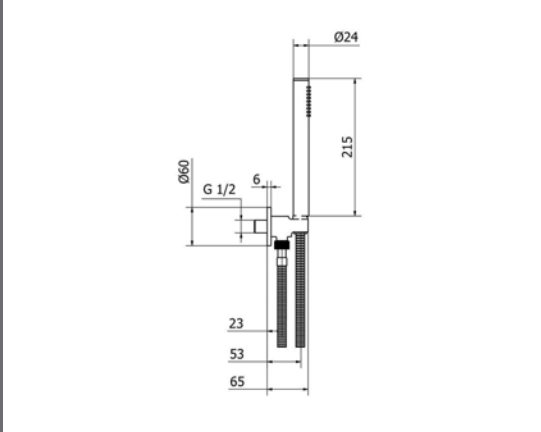

**Verona Matt Gold Shower Set: Handshower, Hose, Outlet MG**

Collection: Verona  
 Colour: Gold  
 Made From: Brass  
 Spaces: Bathroom  
 Style: Modern, Urban

Made in Italy.  
 15 year warranty.

**Verona Shower Head 200mm Matt Gold      Technical Drawings      Specifications**