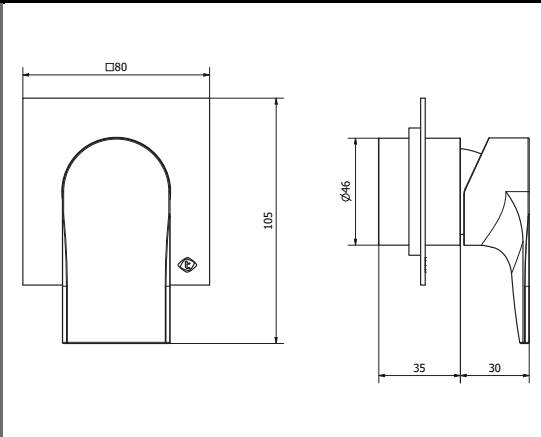

Tivoli Cavallino Gold Bath Shower Mixer   Technical Drawings   Specifications

Tivoli Cavallino Gold Bath Shower Mixer

Collection: Cavallino
Colour: Gold
Made From: Brass
Spaces: Bathroom
Style: Classic, Modern

Made in Italy.
15 year warranty.