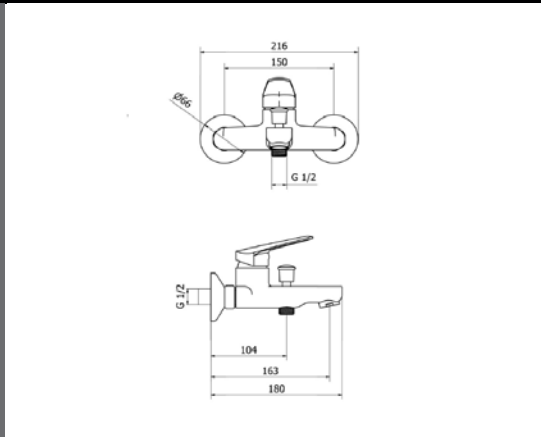

**Tivoli Artic Bath Mixer Wall Type      Technical Drawings      Specifications**

**Tivoli Artic Bath Mixer Wall Type**

Includes handshower.

Made in Italy.  
15 year warranty.

**Tivoli Artic Sink Mixer Pillar Type      Technical Drawings      Specifications**