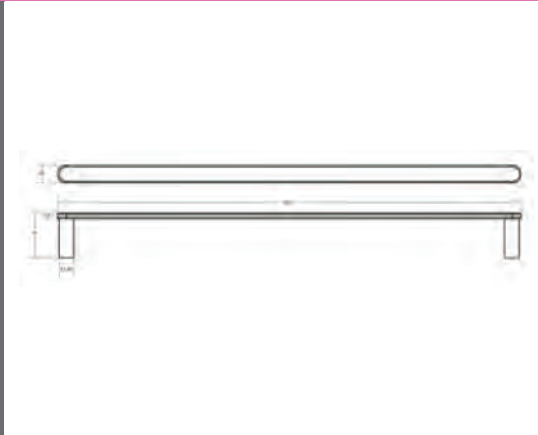

Semplice Chiara Black Towel Rail 800mm   Technical Drawings   Specifications

Semplice Chiara Black Towel Rail 800mm

Collection: Chiara
Colour: Black
Finish: Matt
Made From: Stainless Steel
Spaces: Bathroom
Guarantee: 10 years