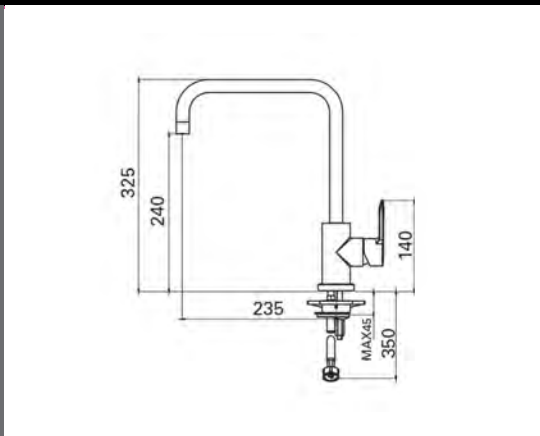

Tivoli Pella Chrome Pillar Type Sink Mixer	Technical Drawings	Specifications

Tivoli Pella Chrome Pillar Type Sink Mixer

Made in Italy.
15 year warranty.