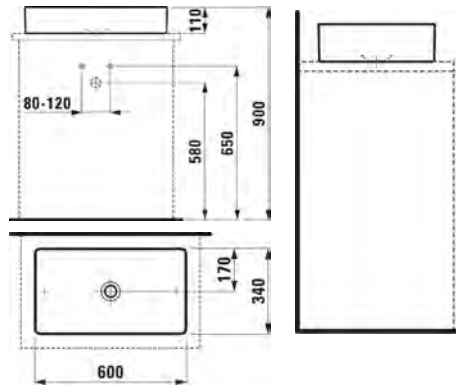

Laufen Living Saphirkeramik Washbasin Bowl

Technical Drawings

Specifications

SaphirKeramik

LAWHSK11434

Laufen Living Saphirkeramik Washbasin Bowl

Washbasin bowl without overflow 600x340x110mm.

Laufen Living Saphirkeramik Washbasin Bowl

Technical Drawings

Specifications

SaphirKeramik