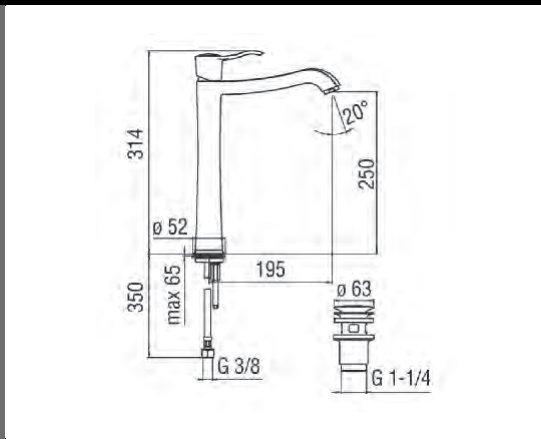

Nobili Sofi Tall Basin Mixer   Technical Drawings   Specifications

Nobili Sofi Tall Basin Mixer
Made in Italy.
15 year warranty.