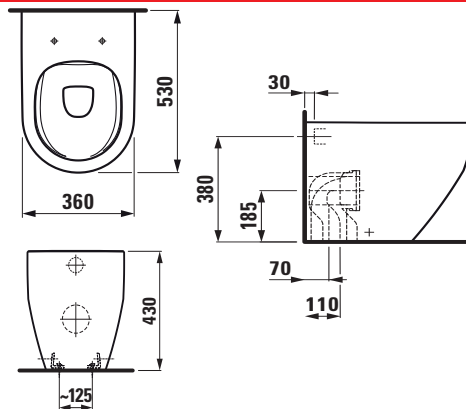

Laufen Pro White Floor Standing Rimless Toilet Excluding Seat

Technical Drawings

Specifications

Laufen Pro White Floor Standing Rimless Toilet Excluding Seat

Laufen Pro A white floor standing toilet excluding seat and cistern.

To be specified with a floor mounted cistern or concealed flush valve.

4.5 and 3 litre flush.

Laufen Pro White Wall Hung Rimless Toilet With Niches

Technical Drawings

Specifications