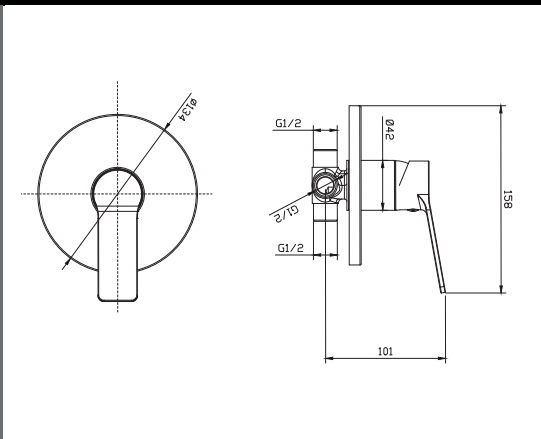

Divina Anelia Black Bath Shower Mixer   Technical Drawings   Specifications

Divina Anelia Black Bath Shower Mixer

Collection: Anelia
Colour: Black
Made From: Brass
Spaces: Bathroom
Style: Modern, Urban

Made in Italy.
15 year warranty.