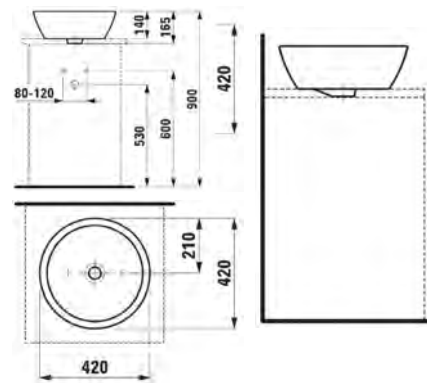

Laufen Pro B White Round Counter Top Basin

Basin without a tap hole Ø 420mm.

Laufen Pro B White Oval Counter Top Basin

Technical Drawings

Specifications