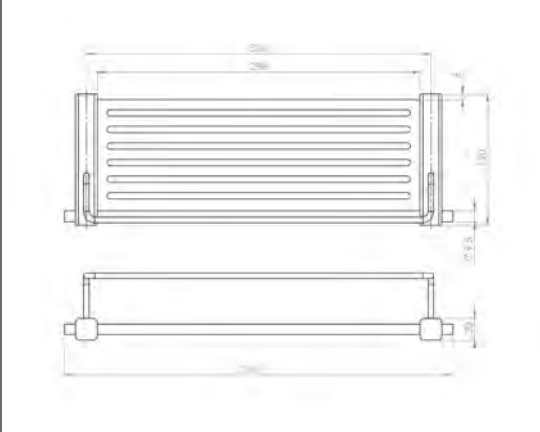

Axios Matt Gold Shower Shelf 356 x 120 x 60mm   **Technical Drawings**   **Specifications**

Axios Matt Gold Shower Shelf 356 x 120 x 60mm

Collection: Alpha
Colour: Chrome
Finish: Polished
Made From: Chrome Plated Brass
Spaces: Bathroom
Guarantee: 25 years
Size: 750mm length.