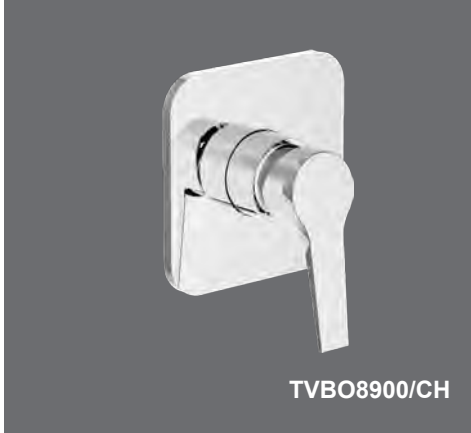

Tivoli Brio Chrome Bath Or Shower Mixer Including Concealed Part   **Technical Drawings**   **Specifications**

Tivoli Brio Chrome Bath Or Shower Mixer Including Concealed Part

Collection: Verona
Colour: Gold
Made From: Brass
Spaces: Bathroom
Style: Modern, Urban

Made in Italy.
15 year warranty.