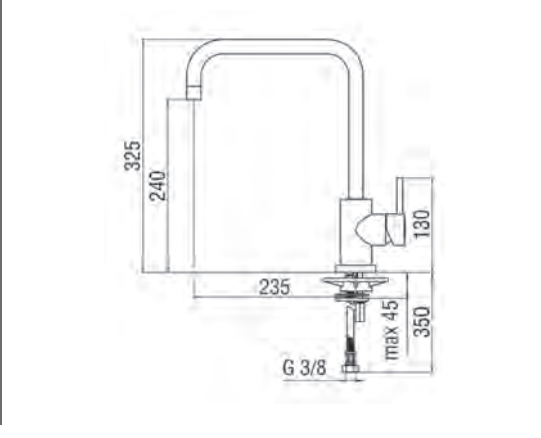

Tivoli New Road Pillar Type Kitchen Sink Mixer   Technical Drawings   Specifications

Tivoli New Road Pillar Type Kitchen Sink Mixer
Kitchen sink mixer.
Made in Italy.
15 year warranty.