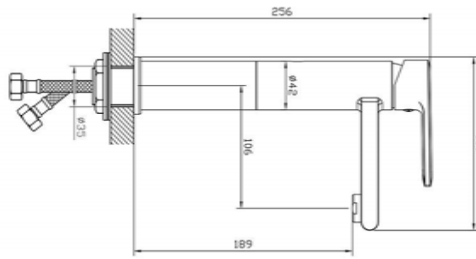

Laelia Chrome Tall Basin Mixer

Technical Drawings

Specifications

Laelia Chrome Tall Basin Mixer

Collection: Laelia
Colour: Chrome
Made From: Chrome Plated Brass
Spaces: Bathroom
Style: Natural, Modern, Urban

10 years guarantee on the brass body,
3 years guarantee on cartridges/ heads parts