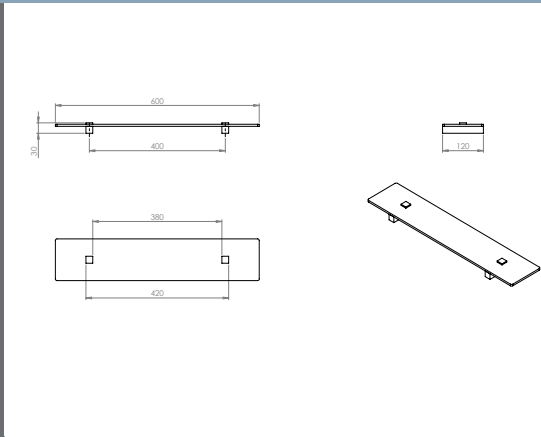

Alpha Glass Shelf	Technical Drawings	Specifications

Alpha Glass Shelf

Collection: Alpha
Colour: Chrome
Finish: Polished
Made From: Chrome Plated Brass
Spaces: Bathroom
Guarantee: 25 years