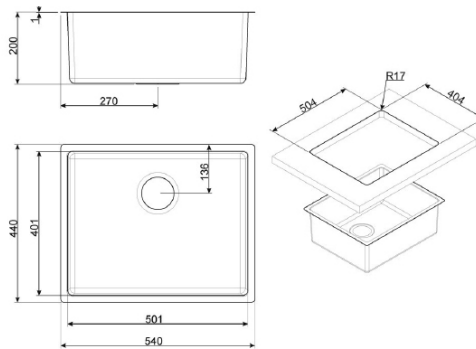

Mira Undermount
Undermount.
540 x 440mm.
Waste pipes included.

Mira Undermount   Technical Drawings   Specifications