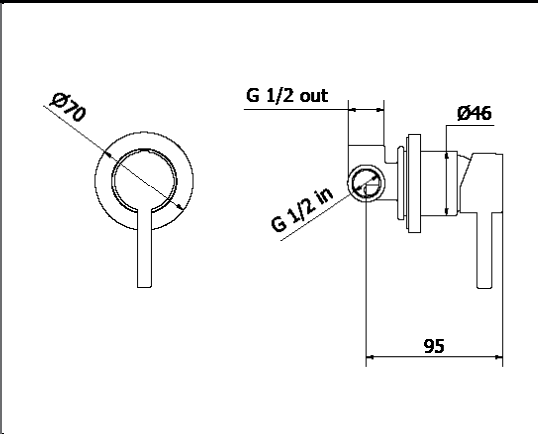

TIVOLI PRATO BLACK

TIVOLI

Tivoli Prato Bath Shower Mixer Black   Technical Drawings   Specifications

Tivoli Prato Bath Shower Mixer Black

Made in Italy.
15 year warranty.