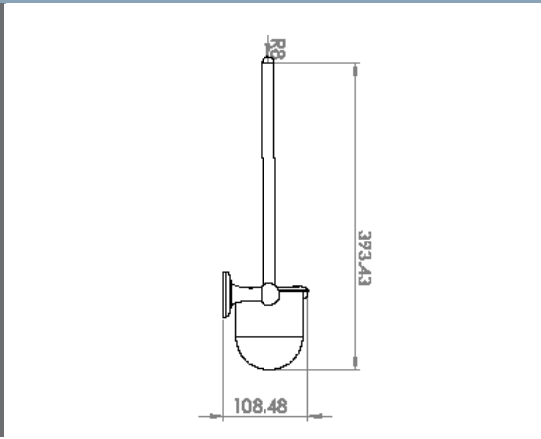

Finesse Toilet Brush Set   **Technical Drawings**   **Specifications**

Finesse Toilet Brush Set

Collection: Finesse
Colour: Chrome
Finish: Polished
Made From: Brass
Spaces: Bathroom
Guarantee: 25 years