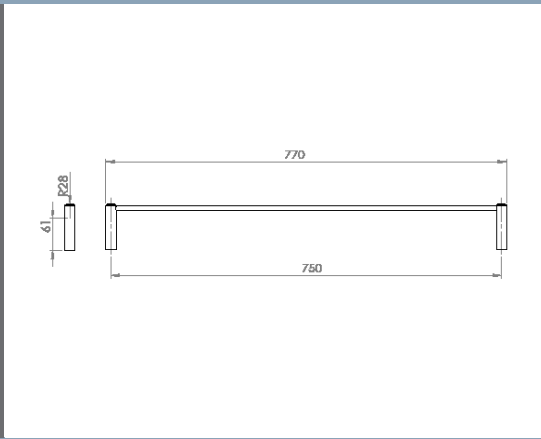

Omega Matt Black Single Towel Rail   Technical Drawings   Specifications

Omega Matt Black Single Towel Rail

Collection: Omega Black
Colour: Black
Finish: Matt
Made From: Brass
Spaces: Bathroom
Guarantee: 25 years
Size: 750mm