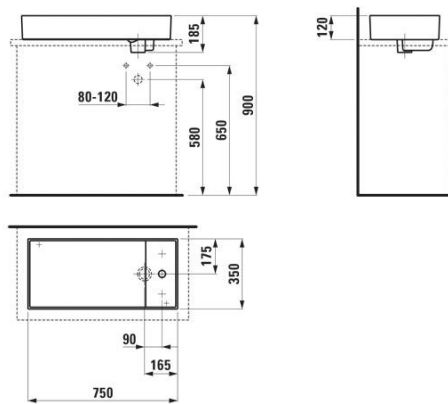

Laufen Kartell White Basin

Technical Drawings

Specifications

SaphirKeramik

LAWHKT12332

Laufen Kartell White Basin

750 x 350 x 185mm

Available with or without a tap hole.