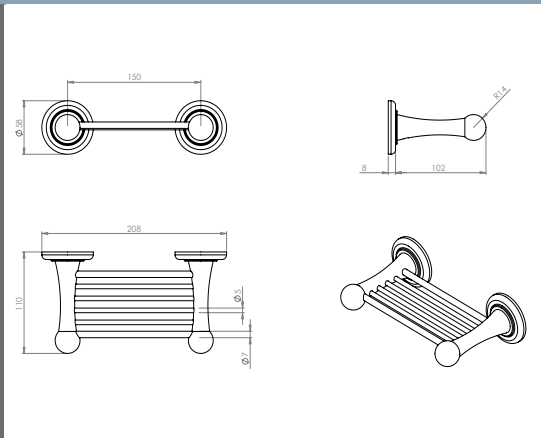

Heritage Slatted Soap Holder   Technical Drawings   Specifications

Heritage Slatted Soap Holder

Collection: Heritage
Colour: Chrome
Finish: Polished
Made From: Brass
Spaces: Bathroom
Guarantee: 25 years