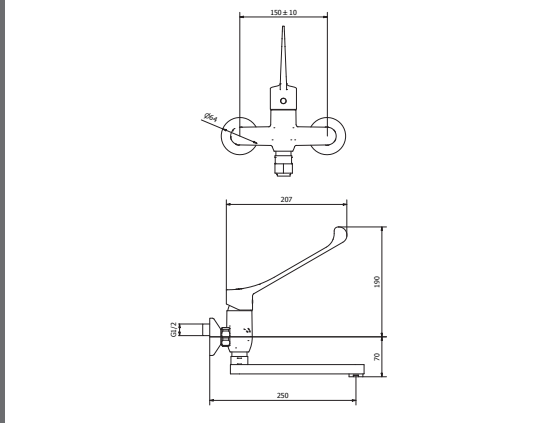

Tivoli Artic Clinical Lever Sink Mixer   Technical Drawings   Specifications

Tivoli Artic Clinical Lever Sink Mixer

Medical progressive mixer
Hot and cold water.

Made in Italy.
10 year warranty.