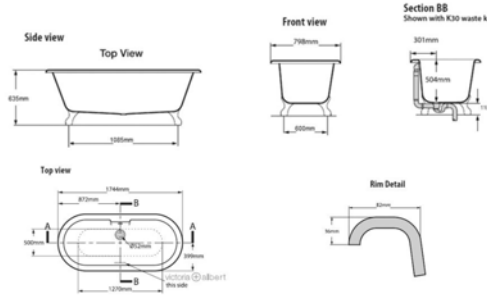

Victoria & Albert Winsford Gloss White Bath

Freestanding bath
1744 x 798 x 635mm

Gloss finish
Stain resistant
Easy to clean
Warranted quality
Strong & hardwearing
Hand finished
Available in different coating colours (white, copper, gloss black, matt black & rose gold)