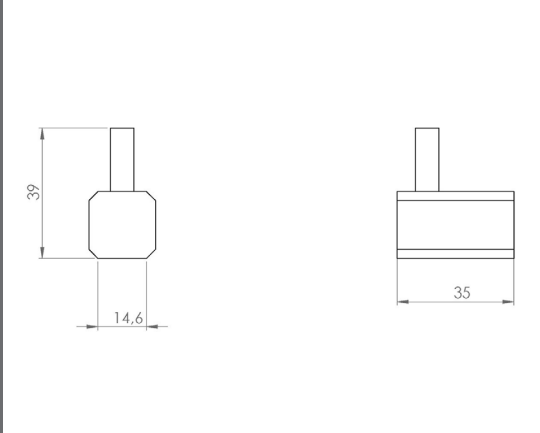

AXIOS DARK MIRROR

Axios Dark Mirror Robe Hook 20 x 35 x 39mm   **Technical Drawings**   **Specifications**

Axios Dark Mirror Robe Hook 20 x 35 x 39mm

Collection: Axios
Colour: Black
Finish: Gloss
Made From: Brass
Spaces: Bathroom
Style: Classic, Modern
Guarantee: 25 years