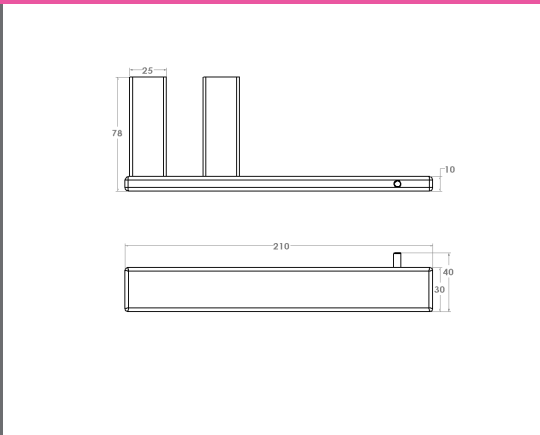

Semplice Alessia Polished Toilet Paper Holder Black   **Technical Drawings**   **Specifications**

Semplice Alessia Polished Toilet Paper Holder Black

Collection: Alessia
Colour: Black
Finish: Matt
Made From: Stainless Steel
Spaces: Bathroom
Guarantee: 10 years