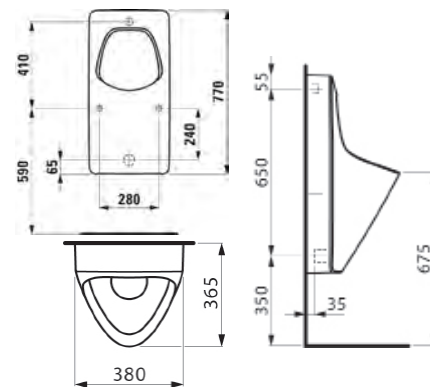

Antero Siphonic Urinal

1L horizontal outlet B=24cm.