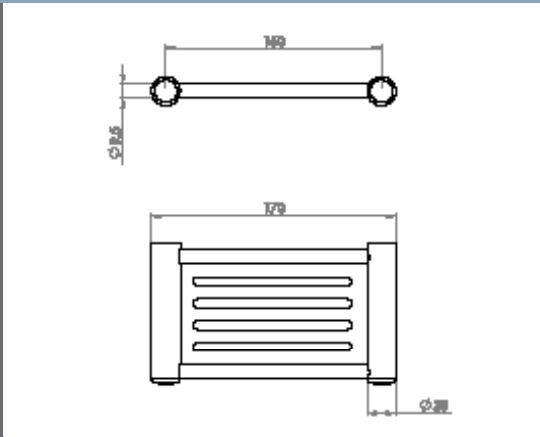

OMEGA MATT BLACK

Omega Matt Black Slatted Soap Holder   Technical Drawings   Specifications

Omega Matt Black Slatted Soap Holder

Collection: Omega Black
Colour: Black
Finish: Matt
Made From: Brass
Spaces: Bathroom
Guarantee: 25 years
Size: 150mm