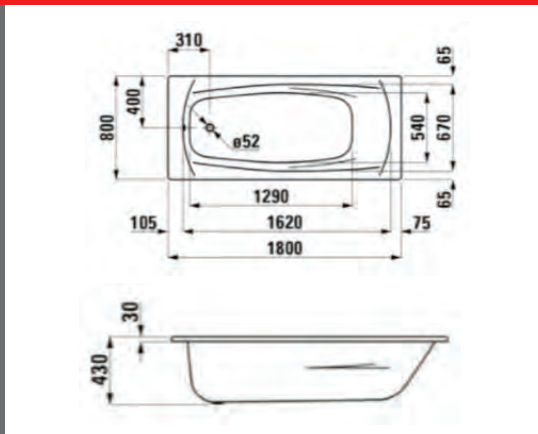

Laufen Palladium White Steel Built In Bath	Technical Drawings	Specifications

Laufen Palladium White Steel Built In Bath

Size: 1800x800 x430mm
Water capacity to overflow (L): 205
Waste diameter (mm): 52
Material: Steel
Internal length (mm): 1620mm
Installation type: Drop-in
Shape: Rectangular