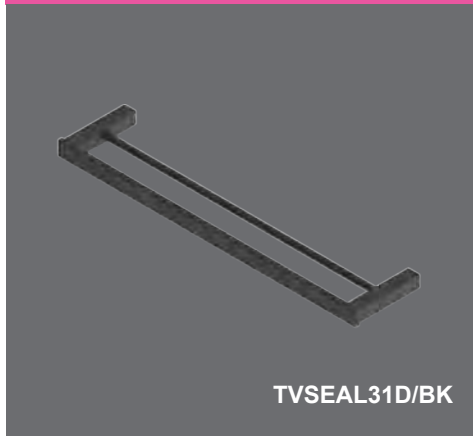

Semplice Alessia Black Double Towel Rail 600mm   **Technical Drawings**   **Specifications**

Semplice Alessia Black Double Towel Rail 600mm

Collection: Alessia
Colour: Black
Finish: Matt
Made From: Stainless Steel
Spaces: Bathroom
Guarantee: 10 years