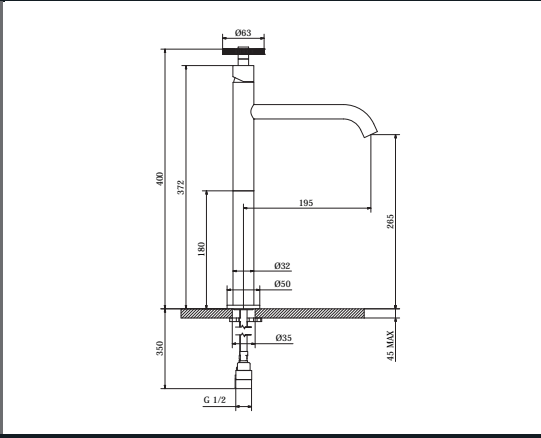

Program One Matt Black Basin Mixer With Long Spout   **Technical Drawings**   **Specifications**

Program One Matt Black Basin Mixer With Long Spout

Collection: Program One
Colour: Black
Made From: Brass
Spaces: Bathroom
Guarantee: 15 Years