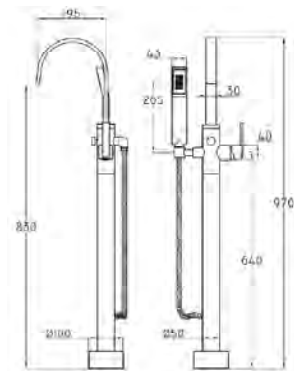

FREE STANDING BATH MIXERS

Bolzano Free Standing Bath Mixer

Technical Drawings

Specifications

Bolzano Free Standing Bath Mixer

Free standing bath mixer.