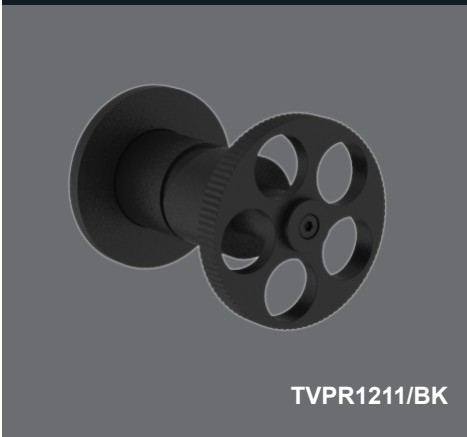

PROGRAM ONE

By **NOBILIS**®
The Best Technology for Water

Program One Matt Black Diverter Mixer

Technical Drawings

Specifications

Program One Matt Black Diverter Mixer

Collection: Program One
Colour: Black
Made From: Brass
Spaces: Bathroom
Guarantee: 15 Years