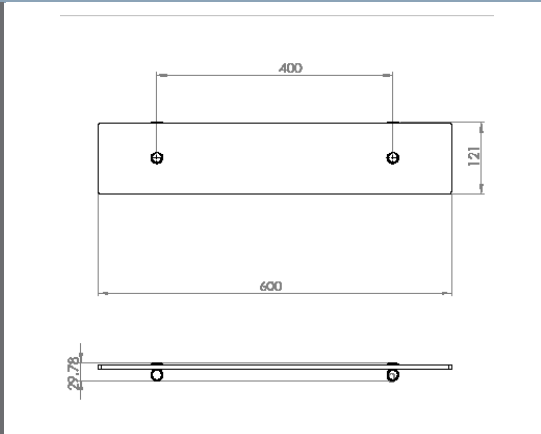

Finesse Glass Shelf   **Technical Drawings**   **Specifications**

Finesse Glass Shelf

Collection: Finesse
Colour: Chrome
Finish: Polished
Made From: Brass
Spaces: Bathroom
Guarantee: 25 years