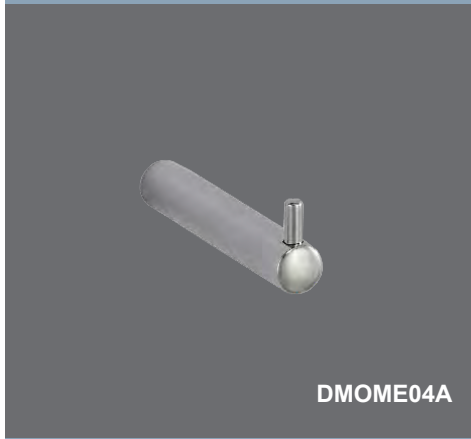

Omega Spare Toilet Paper Holder   **Technical Drawings**   **Specifications**

Omega Spare Toilet Paper Holder
Collection: Omega
Colour: Chrome
Finish: Polished
Made From: Brass
Spaces: Bathroom
Guarantee: 25 years
Returns: Free exchange or return within 6 months (excludes collection fee)