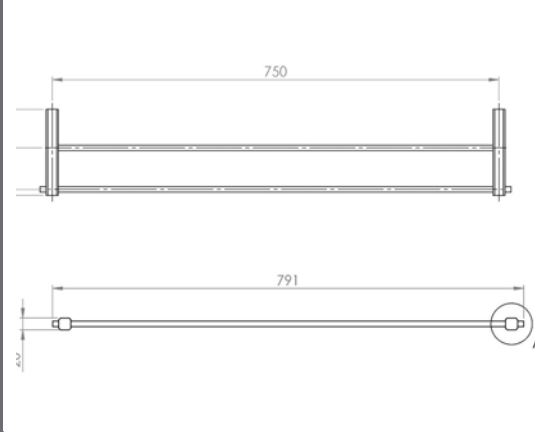

Axios Dark Mirror Double Towel Rail 750mm   **Technical Drawings**   **Specifications**

Axios Dark Mirror Double Towel Rail 750mm

Collection: Axios
Colour: Black
Finish: Gloss
Made From: Brass
Spaces: Bathroom
Style: Classic, Modern
Guarantee: 25 years