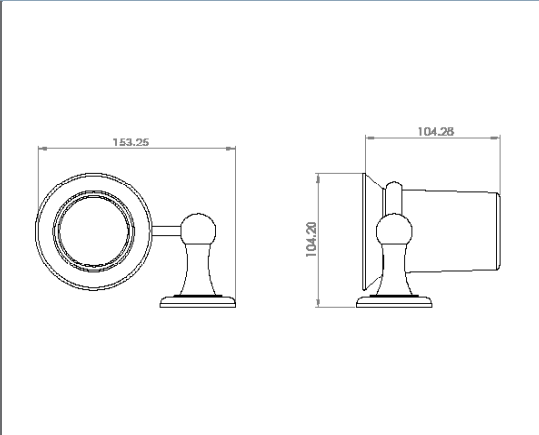

Heritage Tumbler Holder   Technical Drawings   Specifications

Heritage Tumbler Holder

Collection: Heritage
Colour: Chrome
Finish: Polished
Made From: Brass
Spaces: Bathroom
Guarantee: 25 years