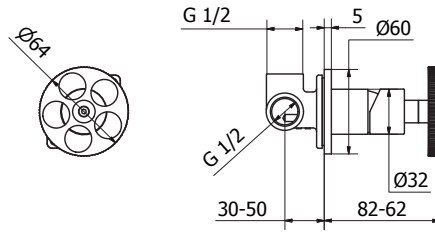

PROGRAM ONE

By **NOBILIS**®
The Best Technology for Water

Program One Matt Black Diverter Mixer

Technical Drawings

Specifications

Program One Matt Black Diverter Mixer

Collection: Program One
Colour: Black
Made From: Brass
Spaces: Bathroom
Guarantee: 15 Years