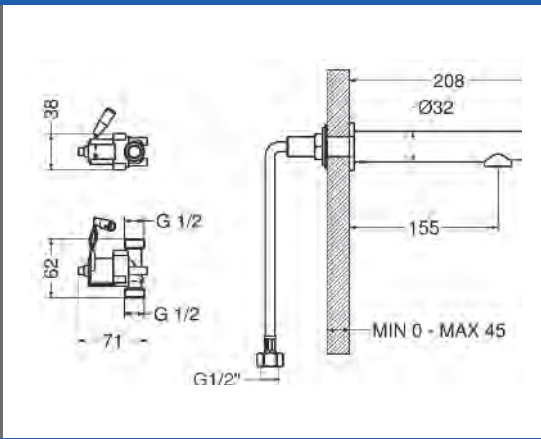

Idral Wall mounted Infrared Basin Spout   **Technical Drawings**   **Specifications**

Idral Wall mounted Infrared Basin Spout

Made in Italy.
10 year warranty.

SAPCS certified and JASWIC listed.
Powered by mains.