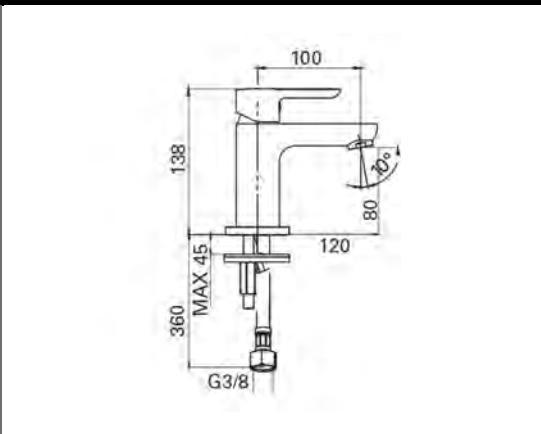

Tivoli Pella Eco Basin Mixer   Technical Drawings   Specifications

Tivoli Pella Eco Basin Mixer

Made in Italy.
15 year warranty.