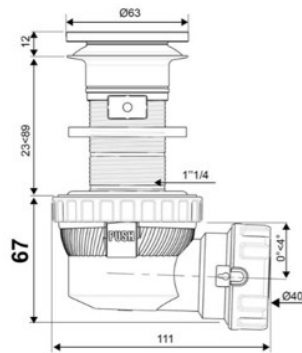

Wirquin Xs Pure 100 Quick Clac Basin Plug

Trap Solution

Waterless trap with a 67mm height under the basin
Chrome-plated brass
5-year guarantee
360-degree SWIVELLING and ± 4 degrees Tilt