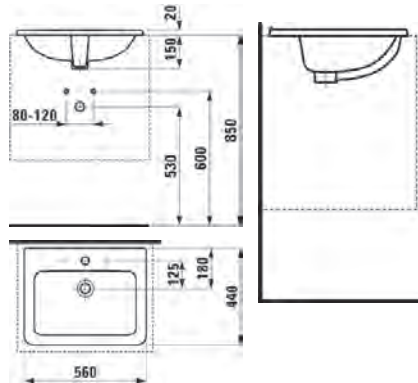

Laufen Pro A White Drop in Basin

560 x 440 x 170mm

Basin with tap hole.

Excluding mixer.