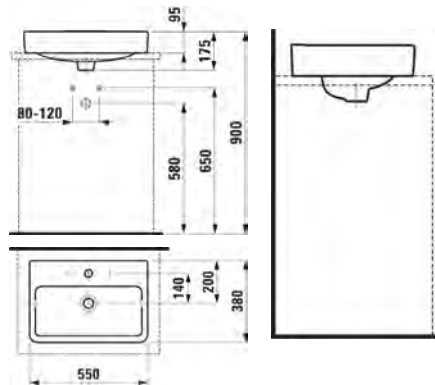

Laufen Pro S Compact Washbasin Bowl

Washbasin bowl with overflow 550x380x175mm.

Fully glazed, front and back.

Excluding mixer.

Laufen Pro B White Round Counter Top Basin

Technical Drawings

Specifications