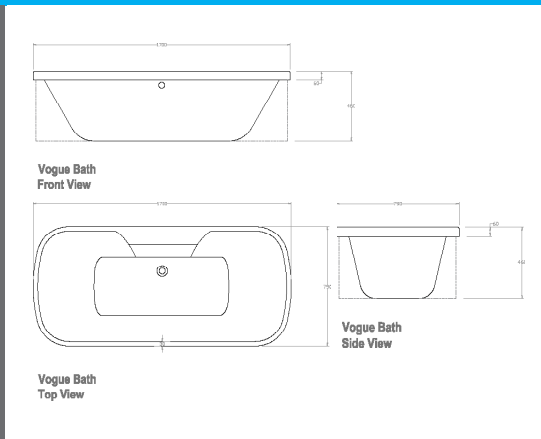

BATH TUBS | BUILT-IN

Aquarius Vogue white Acrylic Bath   Technical Drawings   Specifications

Aquarius Vogue white Acrylic Bath

Built in bath

1700 x 790 x 460 mm