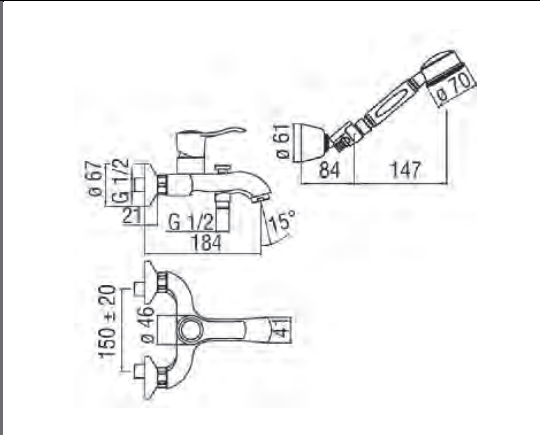

Nobili Sofi Wall Type Bath Mixer   Technical Drawings   Specifications

Nobili Sofi Wall Type Bath Mixer
Made in Italy.
15 year warranty.