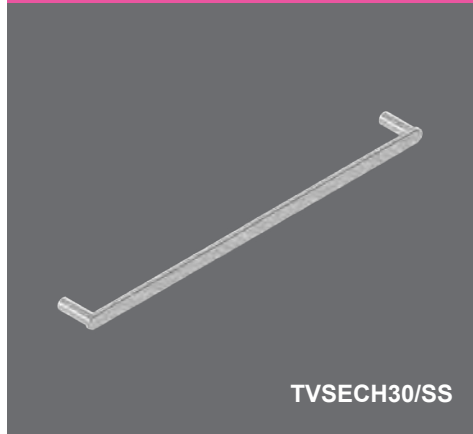

Semplice Chiara Stainless Steel Towel Rail 800mm   Technical Drawings   Specifications

Semplice Chiara Stainless Steel Towel Rail 800mm

Collection: Chiara
Colour: Chrome
Finish: Brushed
Made From: Stainless Steel
Spaces: Bathroom
Guarantee: 10 years