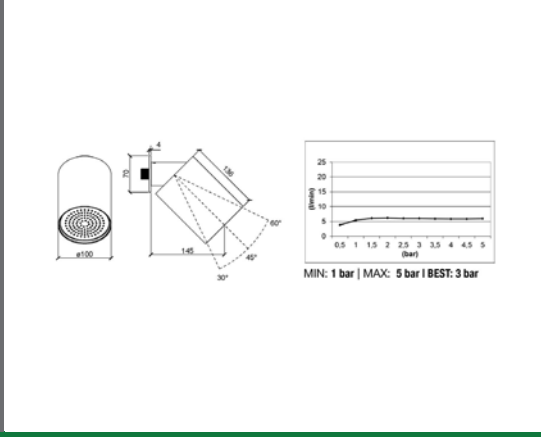

Almar Beam Chrome Shower Head 100 x 136mm   **Technical Drawings**   **Specifications**

Almar Beam Chrome Shower Head 100 x 136mm

Colour: Chrome
Made From: Stainless Steel
Spaces: Bathroom
Style: Modern, Urban