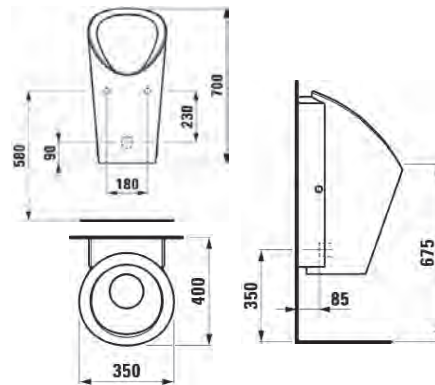

Laufen Lema White Wall Hung Urinal

Waterless wall hung urinal
0 Litre syphon included
B=24cm.