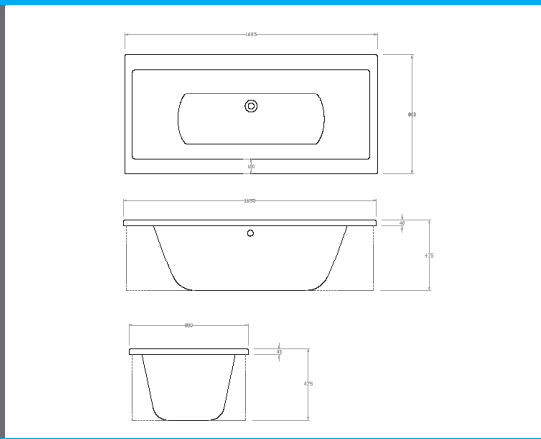

Aquarius Melissa White Acrylic Bath   Technical Drawings   Specifications

Aquarius Melissa White Acrylic Bath

Built in bath

1695 x 795 x 475 mm