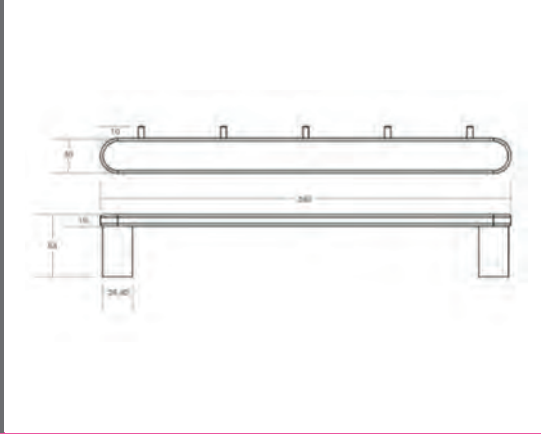

Semplice Chiara Stainless Steel Hook Rail 350mm **Technical Drawings** **Specifications**

Semplice Chiara Stainless Steel Hook Rail 350mm

Collection: Chiara
Colour: Chrome
Finish: Brushed
Made From: Stainless Steel
Spaces: Bathroom
Guarantee: 10 years