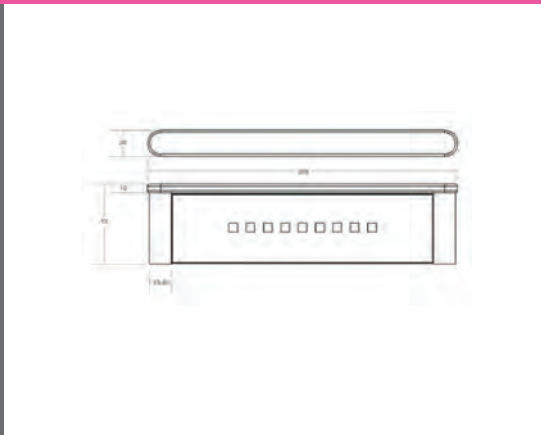

Semplice Chiara Stainless Steel Glass Shelf   Technical Drawings   Specifications

Semplice Chiara Stainless Steel Glass Shelf

Collection: Chiara
Colour: Chrome
Finish: Brushed
Made From: Stainless Steel
Spaces: Bathroom
Guarantee: 10 years