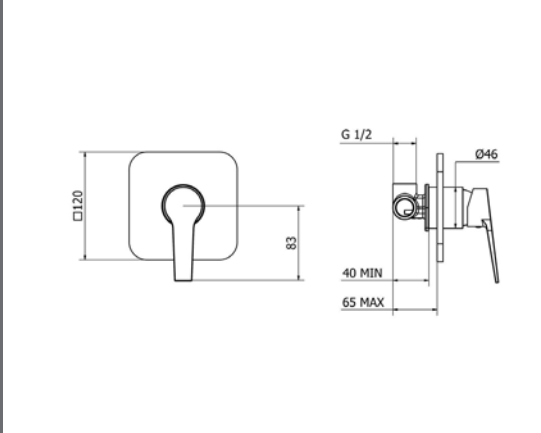

Tivoli Brio Chrome Bath Or Shower Mixer Including Concealed Part   **Technical Drawings**   **Specifications**

Tivoli Brio Chrome Bath Or Shower Mixer Including Concealed Part

Collection: Verona
Colour: Gold
Made From: Brass
Spaces: Bathroom
Style: Modern, Urban

Made in Italy.
15 year warranty.