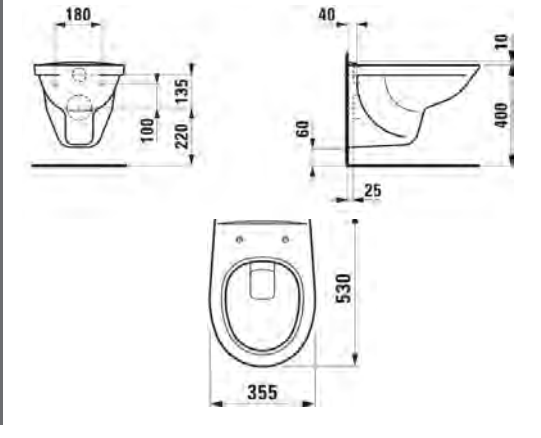

Excluding cistern and seat.

4.5 and 3 litre flush.

**Laufen IMOLA Wall Hung WC Pan      Technical Drawings      Specifications**

**Laufen IMOLA Wall Hung WC Pan**

Excluding cistern and seat.