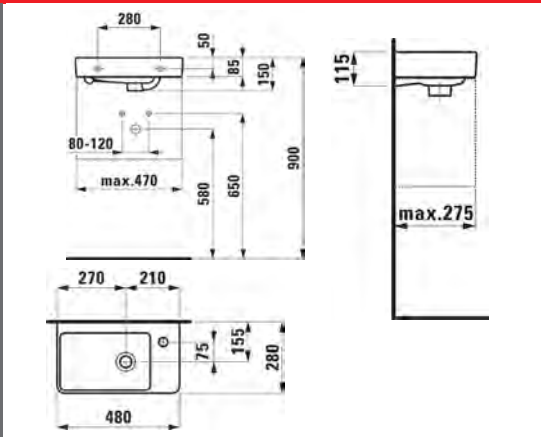

Laufen Pro S White Wall Hung Basin   Technical Drawings   Specifications

Laufen Pro S White Wall Hung Basin

Size 480x280x50mm.

Pro S basin with right hand tap hole and overflow.

Wall hung basin.

Excludes mixer and basin fixations.