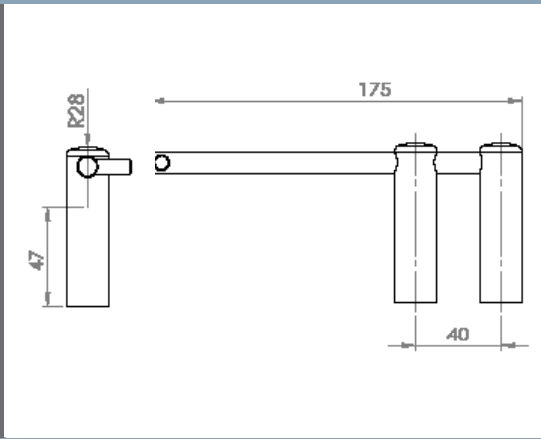

Finesse Toilet Paper Holder   **Technical Drawings**   **Specifications**

Finesse Toilet Paper Holder

Collection: Finesse
Colour: Chrome
Finish: Polished
Made From: Brass
Spaces: Bathroom
Guarantee: 25 years