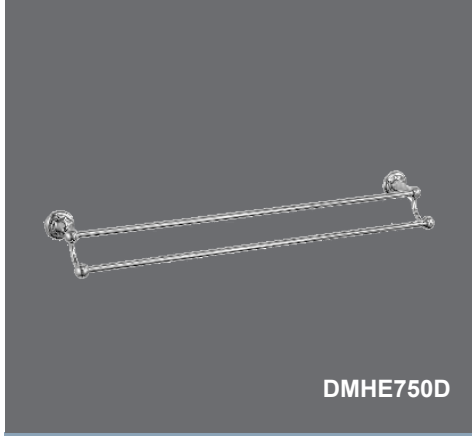

Heritage Double Towel Rail	Technical Drawings	Specifications

Heritage Double Towel Rail

Collection: Heritage
Colour: Chrome
Finish: Polished
Made From: Brass
Spaces: Bathroom
Guarantee: 25 years