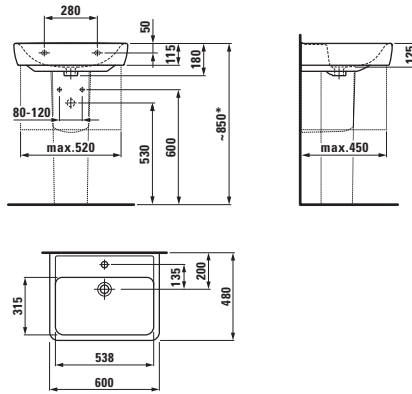

* = Effective height must be fixed according to the height of the pedestal.

Laufen Pro A White Wall Hung Basin

Basin with a tap hole
600x480x170mm.

With Overflow.

Excluding mixer.