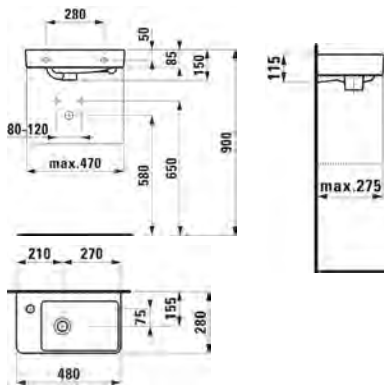

Wall hung or counter top basin.

Excludes mixer and basin fixations.

Laufen Pro S White Wall Hung Basin

Technical Drawings

Specifications

LAWHPR15955

**Laufen Pro S White Wall Hung Basin**

Size 480 x 280 x 85mm