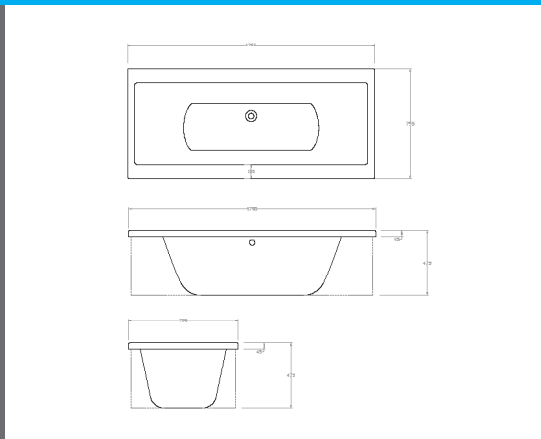

Aquarius Melissa White Acrylic Bath   Technical Drawings   Specifications

Aquarius Melissa White Acrylic Bath

Built In bath

1795 x 795 x 475 mm