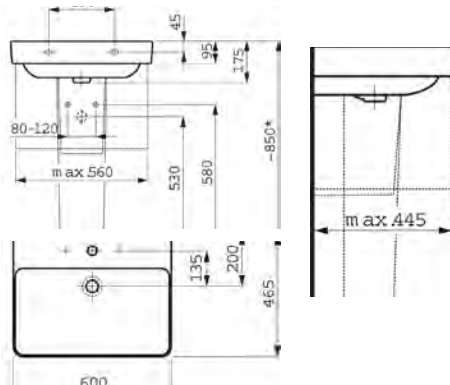

Laufen Pro S White Wall Hung Basin

Size 600 x 465 x 95mm
LAWHPS10963.104
Pro S basin with tap hole and overflow.
LAWHPS10963.109
Pro S basin without tap hole, with a
overflow. (for installation with a wall
mounted tap).
LAWHPS10963.142
Pro S basin without tap hole and without
overflow, with closed drain.

Excludes mixer