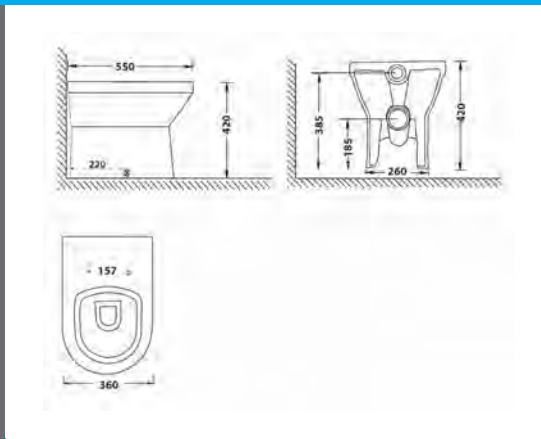

Verdi Atlas Floor Standing Toilet   Technical Drawings   Specifications

Verdi Atlas Floor Standing Toilet

White floor standing toilet including soft close seat. excluding concealed cistern and flush plate.

Ceramic 10-year warrantee. 4.5 and 3 litre flush.