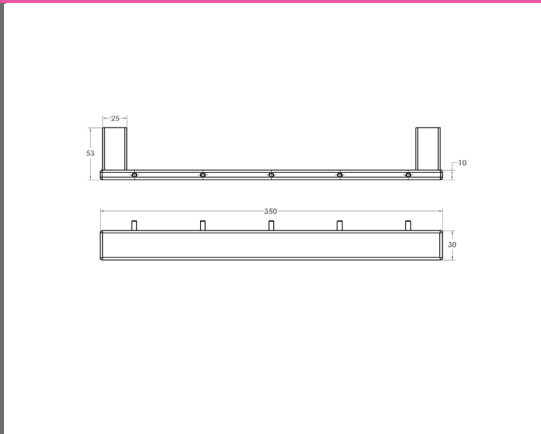

Semplice Alessia Polished Hook Rail Black   Technical Drawings   Specifications

Semplice Alessia Polished Hook Rail Black

Collection: Alessia
Colour: Black
Finish: Matt
Made From: Stainless Steel
Spaces: Bathroom
Guarantee: 10 years