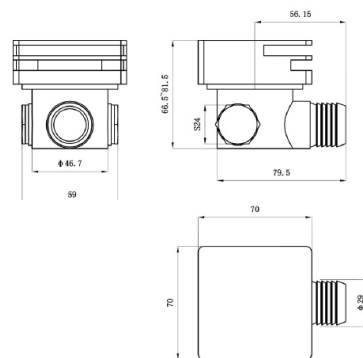

Technical Drawings

Specifications

Square Nikki Bath Spout

Made in Italy.
15 year warranty.