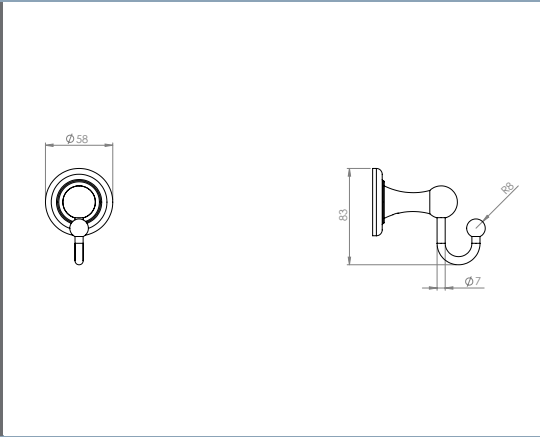

Heritage Single Robe Hook	Technical Drawings	Specifications

Heritage Single Robe Hook

Collection: Heritage
Colour: Chrome
Finish: Polished
Made From: Brass
Spaces: Bathroom
Guarantee: 25 years