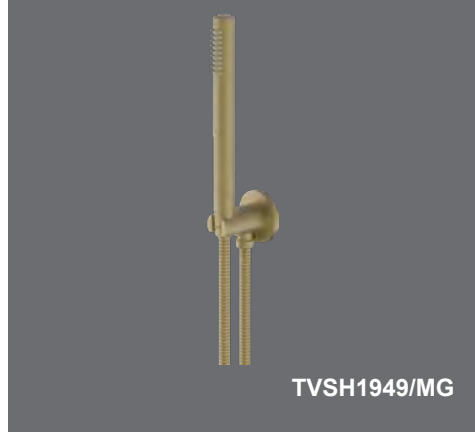

Verona Matt Gold Shower Set: Handshower, Hose, Outlet MG   **Technical Drawings**   **Specifications**

Verona Matt Gold Shower Set: Handshower, Hose, Outlet MG

Collection: Verona
Colour: Gold
Made From: Brass
Spaces: Bathroom
Style: Modern, Urban

Made in Italy.
15 year warranty.