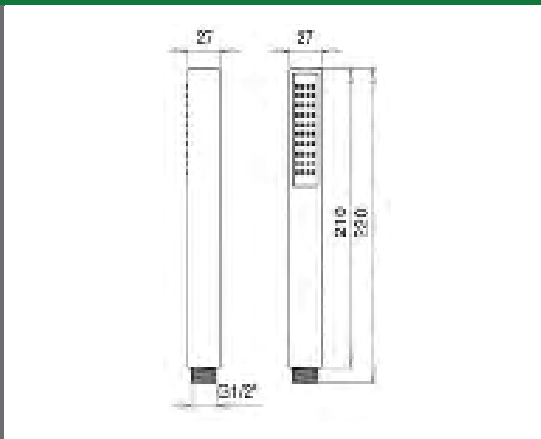

Almar Square Black Hand Shower   Technical Drawings   Specifications

Almar Square Black Hand Shower
220 x 27 x 27mm