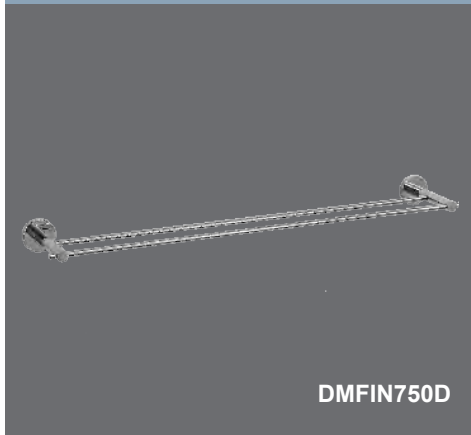

Finesse Double Towel Rail   Technical Drawings   Specifications

Finesse Double Towel Rail

Collection: Finesse
Colour: Chrome
Finish: Polished
Made From: Brass
Spaces: Bathroom
Guarantee: 25 years
Size: 750mm length