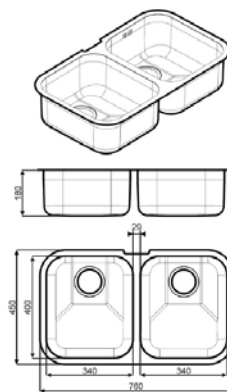

Mira Undermount   Technical Drawings   Specifications

Mira Undermount
Undermount.
540 x 440mm.
Waste pipes included.

Mira Undermount   Technical Drawings   Specifications

Mira Undermount
Undermount.
440 x 440mm.
Waste pipes included.

Alba Undermount / Double Bowl   Technical Drawings   Specifications

Alba Undermount / Double Bowl
Undermount / double bowl.
760 x 450mm (each bowl 340 x 400mm)
Waste pipes included.

Alba undermount   Technical Drawings   Specifications

Alba undermount
Undermount.
450 x 400mm.
Waste pipes included.