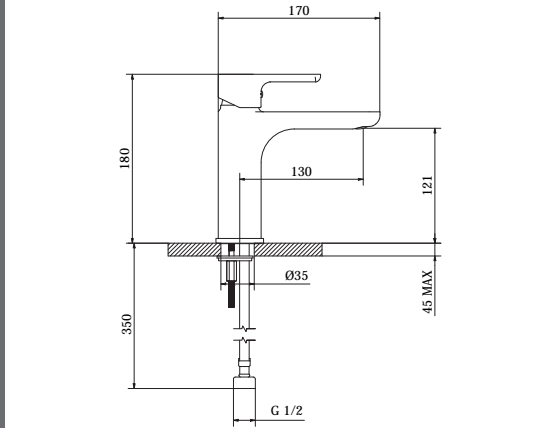

Tivoli Potenza Medium Matt Black Basin Mixer   **Technical Drawings**   **Specifications**

Tivoli Potenza Medium Matt Black Basin Mixer

Collection: Potenza
Colour: Black
Made From: Powder Coated Brass
Spaces: Bathroom
Style: Modern, Urban

Made in Italy.
15 year warranty.