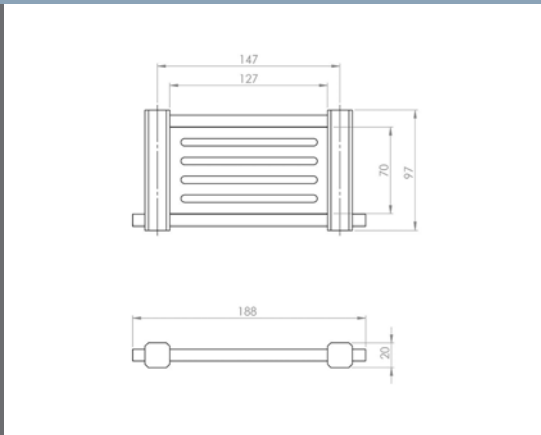

Axios Dark Mirror Small Soap Rack 188 x 20 x 97mm Technical Drawings

Specifications

Axios Dark Mirror Small Soap Rack 188 x 20 x 97mm

Collection: Alpha
Colour: Chrome
Finish: Polished
Made From: Chrome Plated Brass
Spaces: Bathroom
Guarantee: 25 years
Size: 750mm length.