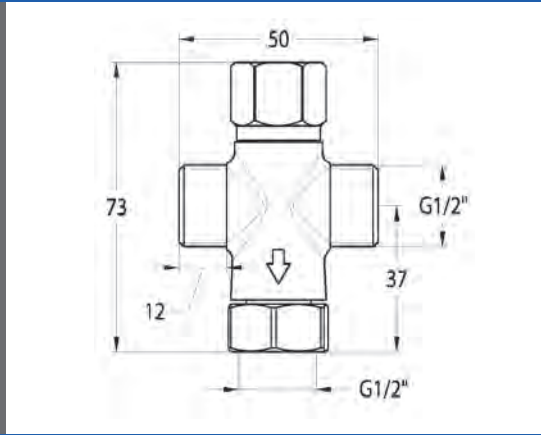

Idral Mechanical Mixer - Under Basin   **Technical Drawings**   **Specifications**

Idral Mechanical Mixer - Under Basin

Special Order Only.

Made in Italy.
10 year warranty.