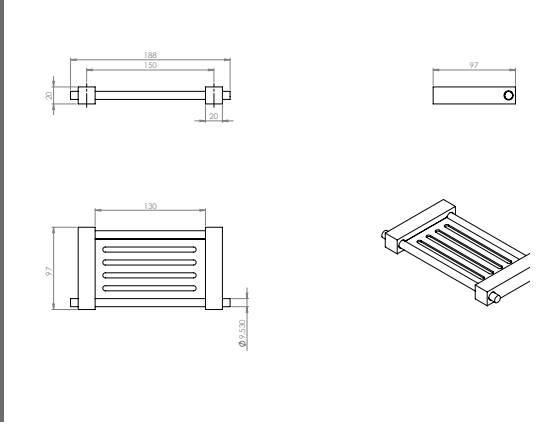

Alpha Slatted Soap Holder	Technical Drawings	Specifications

Alpha Slatted Soap Holder

Collection: Alpha
Colour: Chrome
Finish: Polished
Made From: Chrome Plated Brass
Spaces: Bathroom
Guarantee: 25 years