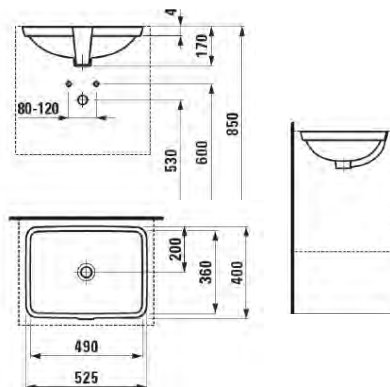

Laufen Pro S White Built-in Basin

Washbasin with overflow, top edge
NOT grinded 490x360x170mm.

It is an Undermount basin.