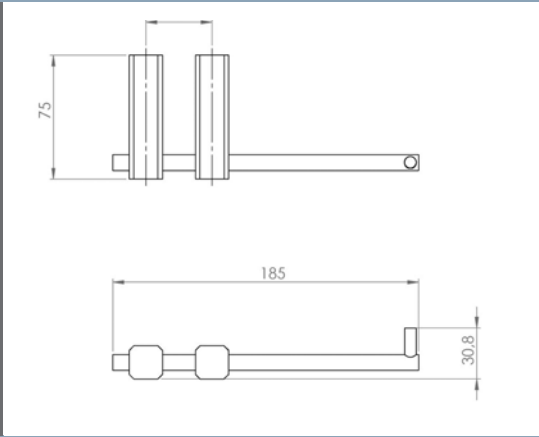

Axios Matt Gold Toilet Paper Holder 185 x 75 x 31mm   **Technical Drawings**   **Specifications**

Axios Matt Gold Toilet Paper Holder 185 x 75 x 31mm

Collection: Alpha
Colour: Chrome
Finish: Polished
Made From: Chrome Plated Brass
Spaces: Bathroom
Guarantee: 25 years