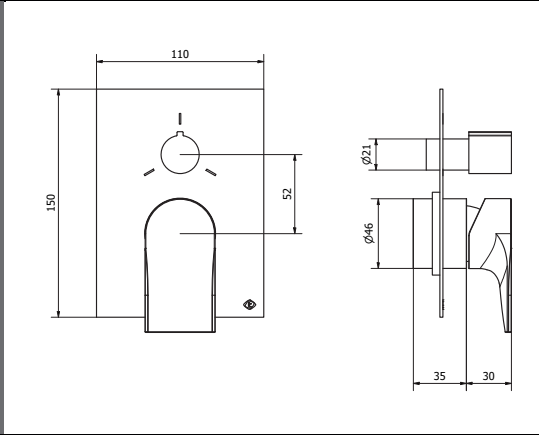

Tivoli Cavallino Dark Mirror Bath Diverter Mixer   **Technical Drawings**   **Specifications**

Tivoli Cavallino Dark Mirror Bath Diverter Mixer

Collection: Cavallino
Colour: Black
Made From: Electroplated Black Chrome
Spaces: Bathroom
Style: Classic, Modern

Made in Italy.
15 year warranty.