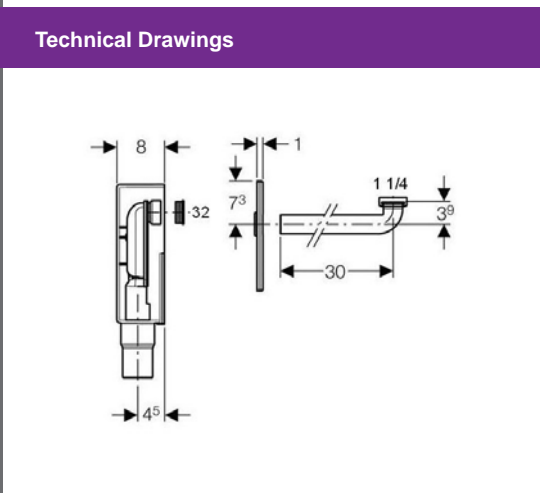

Geberit In Wall Basin Trap with Chrome Cover Plate