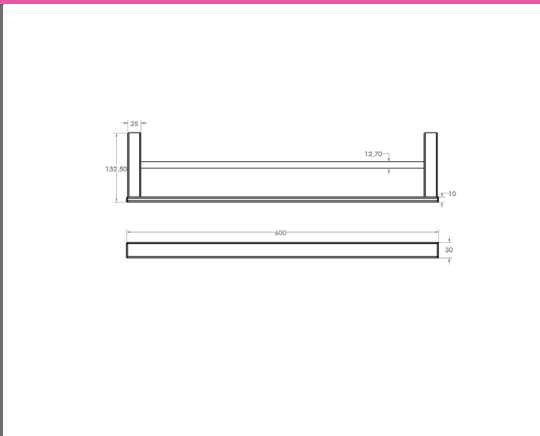

Semplice Alessia Black Double Towel Rail 600mm   **Technical Drawings**   **Specifications**

Semplice Alessia Black Double Towel Rail 600mm

Collection: Alessia
Colour: Black
Finish: Matt
Made From: Stainless Steel
Spaces: Bathroom
Guarantee: 10 years