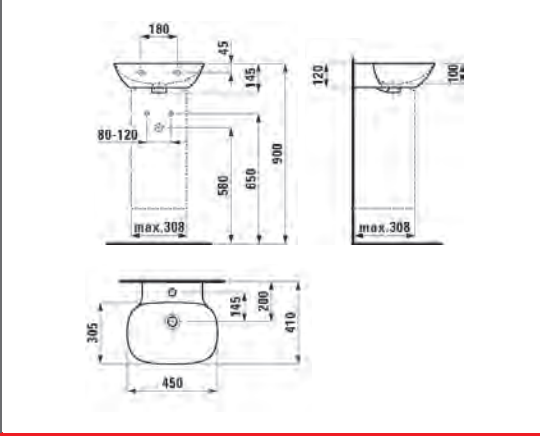

Laufen INO Small Washbasin   Technical Drawings   Specifications

Laufen INO Small Washbasin
450 x 410 x 120mm
Counter Top.