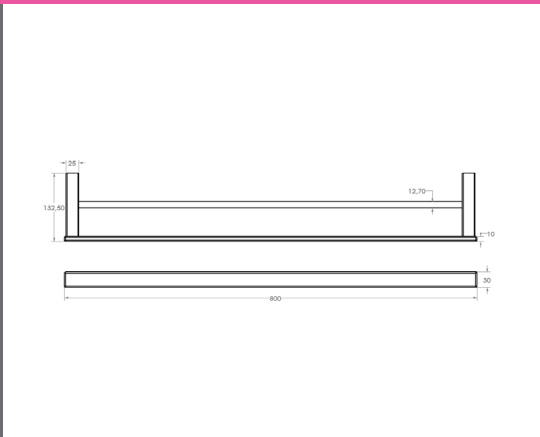

Semplice Alessia Black Double Towel Rail 800mm   **Technical Drawings**   **Specifications**

Semplice Alessia Black Double Towel Rail 800mm

Collection: Alessia
Colour: Black
Finish: Matt
Made From: Stainless Steel
Spaces: Bathroom
Guarantee: 10 years