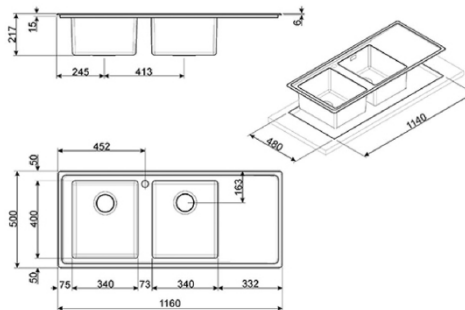

SGLD116D2

Mira Double Bowl RH Drain

Double bowl / Single drain.
1160 x 500mm.
Waste pipes included.

Mira Double Bowl LH Drain   Technical Drawings   Specifications