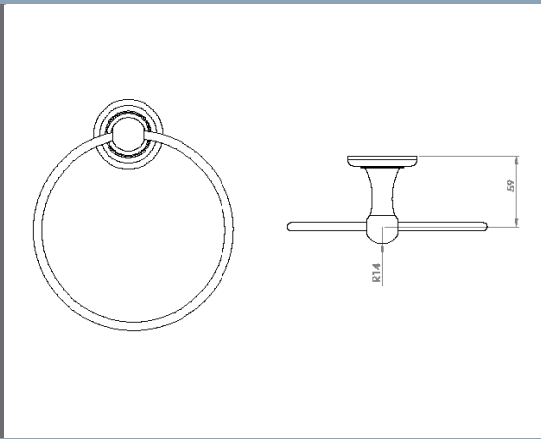

Heritage Hand Towel Ring   Technical Drawings   Specifications

Heritage Hand Towel Ring

Collection: Heritage
Colour: Chrome
Finish: Polished
Made From: Brass
Spaces: Bathroom
Guarantee: 25 years