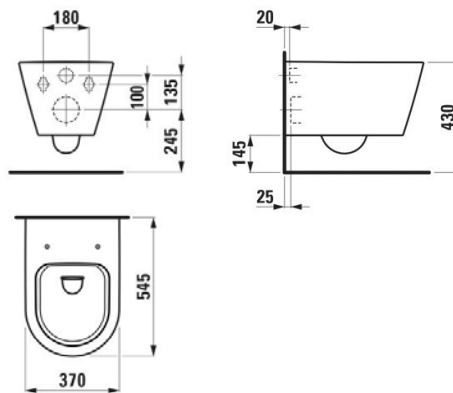

Laufen Kartell White Wall Hung Rimless Toilet

Excluding Seat and Cistern.

Laufen Kartell White Soft Close Toilet Seat   Technical Drawings   Specifications

SaphirKeramik