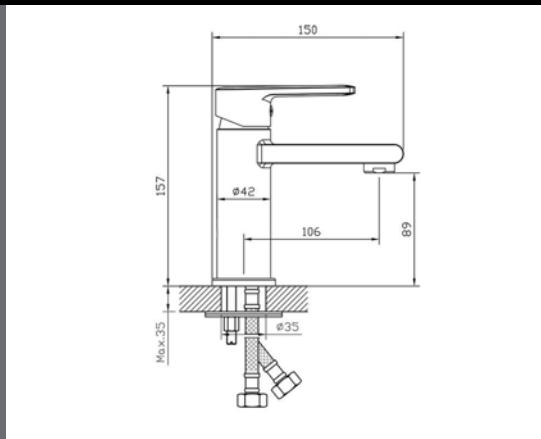

Laelia Chrome Basin Mixer   Technical Drawings   Specifications

Laelia Chrome Basin Mixer

Collection: Laelia
Colour: Chrome
Made From: Chrome Plated Brass
Spaces: Bathroom
Style: Natural, Modern, Urban

10 years guarantee on the brass body,
3 years guarantee on cartridges/ heads parts