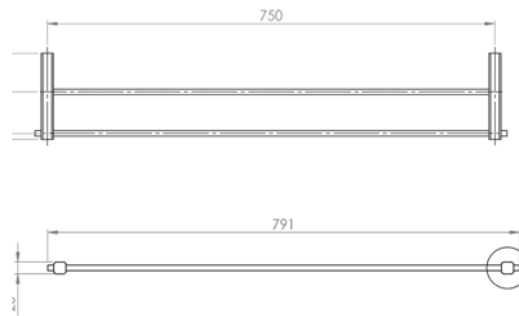

DMAXMG750D

Axios Matt Gold Double Towel Rail 750mm

Collection: Alpha
Colour: Chrome
Finish: Polished
Made From: Chrome Plated Brass
Spaces: Bathroom
Guarantee: 25 years
Size: 750mm length.

Axios Matt Gold Single Towel Rail 750mm   **Technical Drawings**   **Specifications**

DMAXMG750S