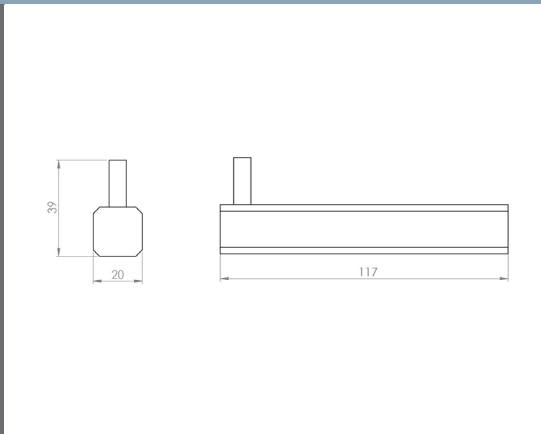

AXIOS DARK MIRROR

Axios Dark Mirror Spare Toilet Paper Holder 20 x 117 x 39mm Technical Drawings

Specifications

Axios Dark Mirror Spare Toilet Paper Holder 20 x 117 x 39mm

Collection: Axios
Colour: Black
Finish: Gloss
Made From: Brass
Spaces: Bathroom
Style: Classic, Modern
Guarantee: 25 years