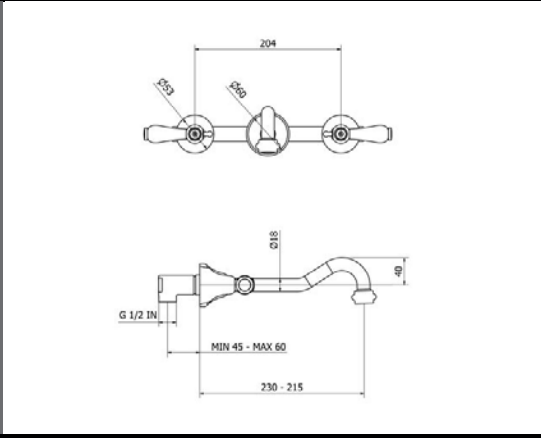

Tivoli Classico Chrome Wall Type Basin Mixer   **Technical Drawings**   **Specifications**

Tivoli Classico Chrome Wall Type Basin Mixer

Collection: Cavallino
Colour: Chrome and White
Made From: Chrome Plated Brass
Spaces: Bathroom
Style: Classic, Modern

Made in Italy.
15 year warranty.