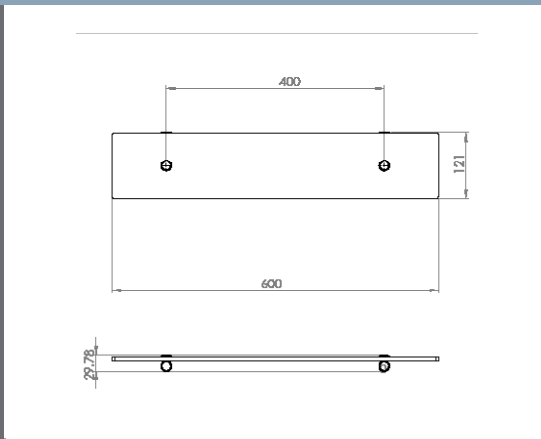

Heritage Glass Shelf   Technical Drawings   Specifications

Heritage Glass Shelf

Collection: Heritage
Colour: Chrome
Finish: Polished
Made From: Brass
Spaces: Bathroom
Guarantee: 25 years