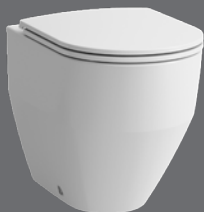

Laufen Pro White Floor Standing Rimless Toilet Excluding Seat

Technical Drawings

Specifications

LAWHRM22956