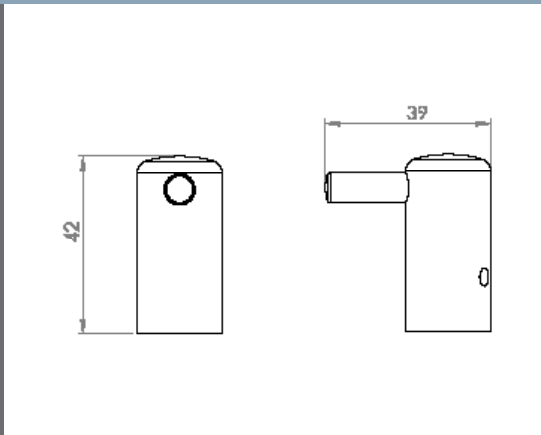

Finesse Single Robe Hook   Technical Drawings   Specifications

Finesse Single Robe Hook

Collection: Finesse
Colour: Chrome
Finish: Polished
Made From: Brass
Spaces: Bathroom
Guarantee: 25 years