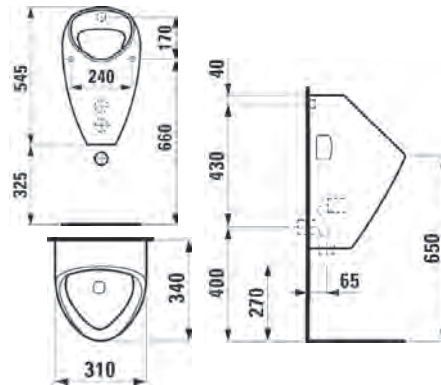

Laufen Caprino Urinal Horizontal Outlet

Caprino wall hung urinal
1 Litre flush.

8.9406.0 Caprino fixing screws sold separately.