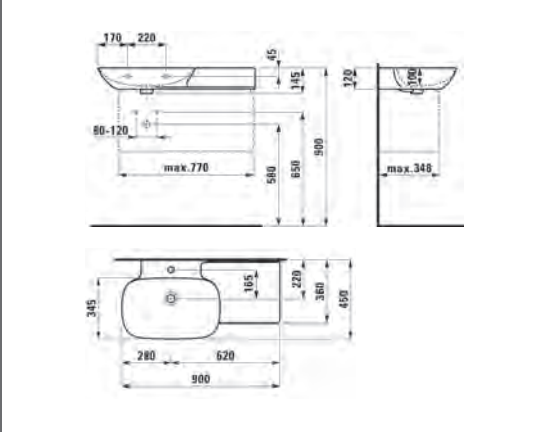

Laufen INO Washbasin   Technical Drawings   Specifications

Laufen INO Washbasin
900 x 450 x 1200mm
Shelf Right.