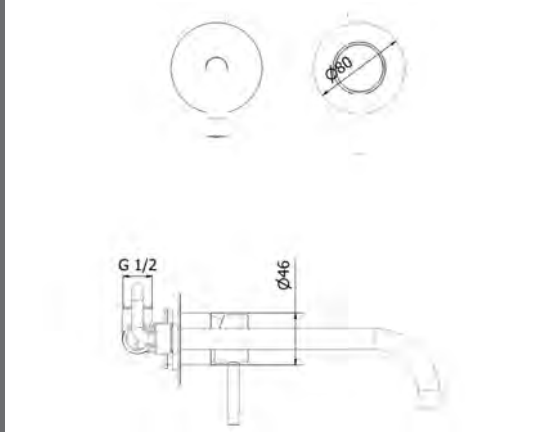

Tivoli Prato Chrome Wall Type Basin Mixer   **Technical Drawings**   **Specifications**

Tivoli Prato Chrome Wall Type Basin Mixer

Collection: Prato
Colour: Chrome
Made From: Powder Coated Brass
Spaces: Bathroom
Style: Modern, Urban

Made in Italy.
15 year guarantee.