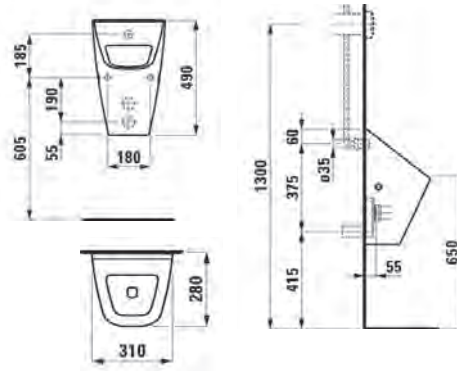

Siphonic Urinal Vila

Technical Drawings

Specifications

Siphonic Urinal Vila

310 x 280 x 490 mm