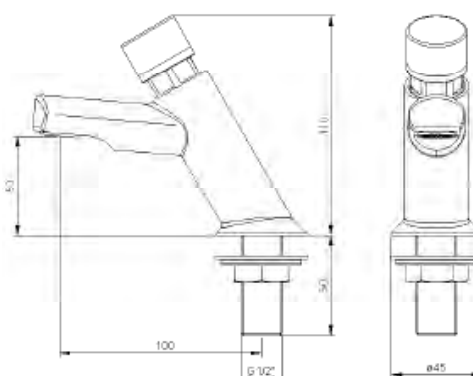

TVID02405/LN

**Idral Wall Mounted Mixer with Bidet Spray**

**Idral Self-Closing Push Button Micro Tap**    **Technical Drawings**    **Specifications**

TVIDITT08250

**Idral Self-Closing Push Button Micro Tap**