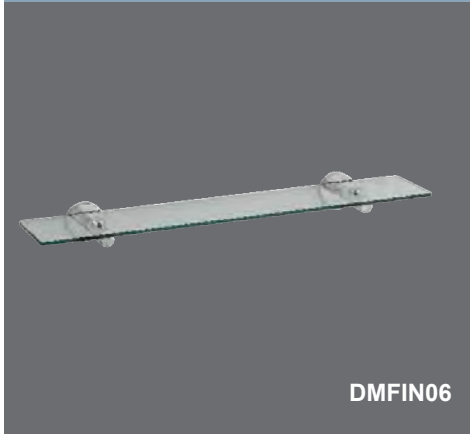

Finesse Glass Shelf   **Technical Drawings**   **Specifications**

Finesse Glass Shelf

Collection: Finesse
Colour: Chrome
Finish: Polished
Made From: Brass
Spaces: Bathroom
Guarantee: 25 years