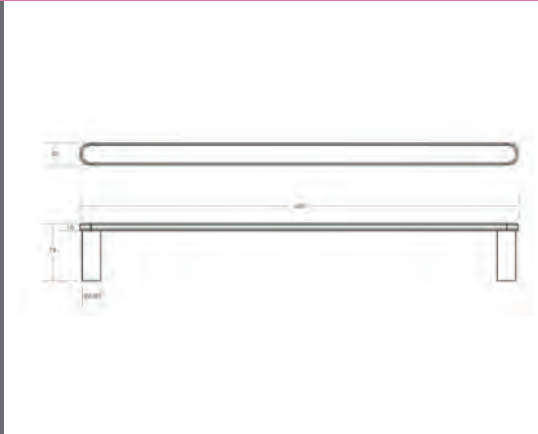

Semplice Chiara Black Towel Rail 600mm   Technical Drawings   Specifications

Semplice Chiara Black Towel Rail 600mm

Collection: Chiara
Colour: Black
Finish: Matt
Made From: Stainless Steel
Spaces: Bathroom
Guarantee: 10 years