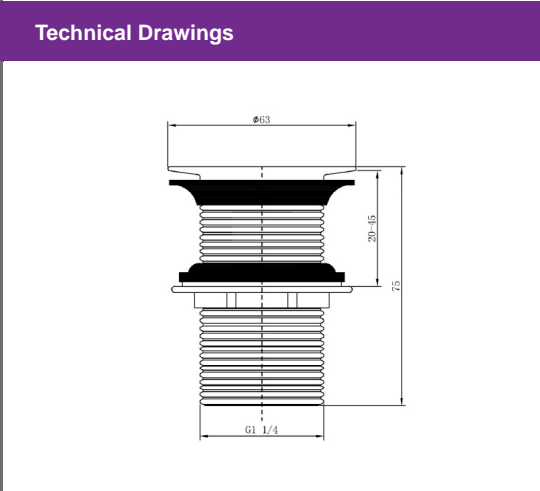

Anti-Vandal Basin Waste

Vandal resistant.

Tivoli Anti Vandal Pull Up Basin Waste	Technical Drawings	Specifications