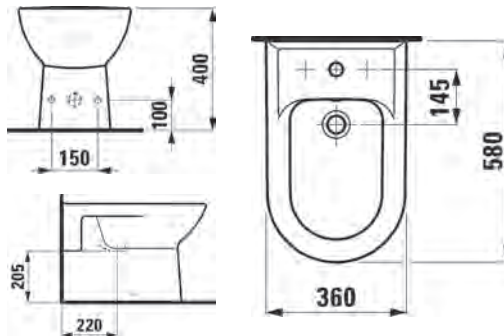

Laufen Pro B White Floor Standing Bidet

Floorstanding bidet LAUFEN PRO, sanitary ceramic EN 35, dimensions 360 x 580 x 400 mm
1 centre tap hole
back to wall, concealed trap, concealed fixation
Special feature: overflow channel glazed, vacuum checked
Further options: Surface refinement LCC (only white)