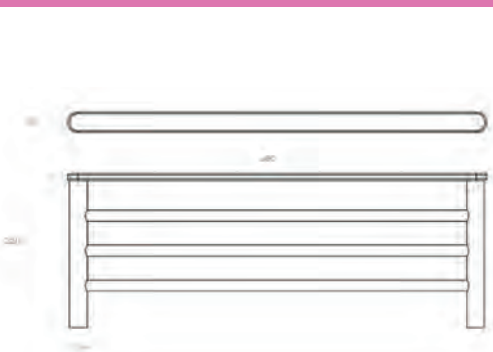

Semplice Chiara Black Towel Rack

Technical Drawings

Specifications

Semplice Chiara Black Towel Rack

Collection: Chiara
Colour: Black
Finish: Matt
Made From: Stainless Steel
Spaces: Bathroom
Guarantee: 10 years