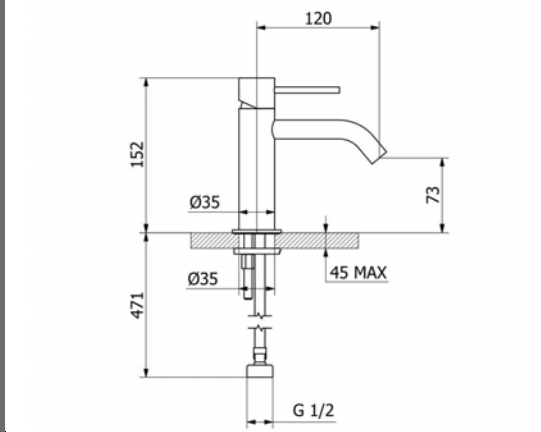

Tivoli Prato Chrome Basin Mixer   **Technical Drawings**   **Specifications**

Tivoli Prato Chrome Basin Mixer

Collection: Prato
Colour: Chrome
Made From: Powder Coated Brass
Spaces: Bathroom
Style: Modern, Urban

Made in Italy.
15 year guarantee.