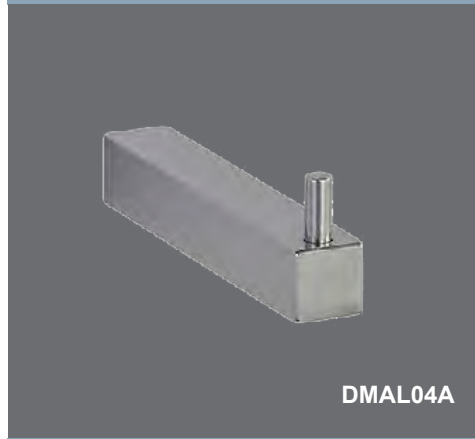

Alpha Spare Toilet Paper Holder   Technical Drawings   Specifications

Alpha Spare Toilet Paper Holder

Collection: Alpha
Colour: Chrome
Finish: Polished
Made From: Chrome Plated Brass
Spaces: Bathroom
Guarantee: 25 years