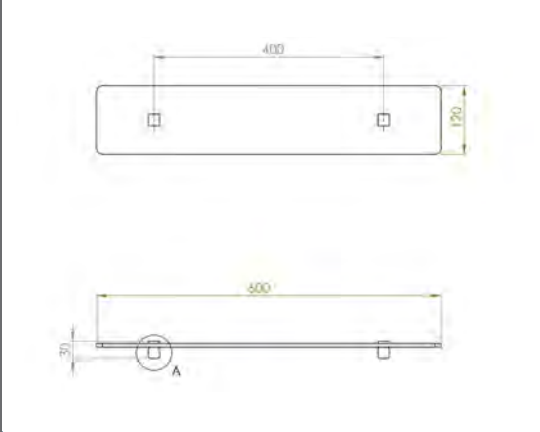

Axios Matt Gold Shower Shelf 356 x 120 x 60mm   **Technical Drawings**   **Specifications**

Axios Matt Gold Shower Shelf 356 x 120 x 60mm

Collection: Alpha
Colour: Chrome
Finish: Polished
Made From: Chrome Plated Brass
Spaces: Bathroom
Guarantee: 25 years
Size: 750mm length.