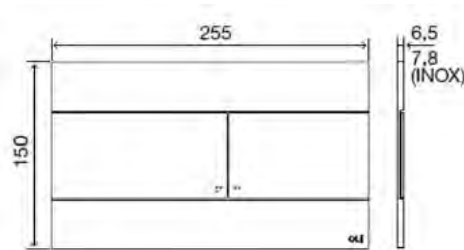

Technical Drawings

Specifications

Slim 2 Inox Stainless Steel Dual Flush Plate

Stainless Steel.