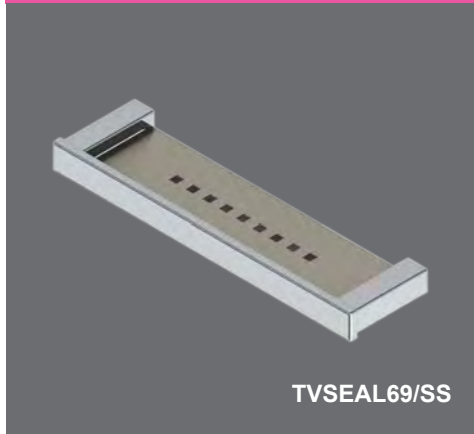

Semplice Alessia Stainless Steel Shower Soap Holder   Technical Drawings   Specifications

Semplice Alessia Stainless Steel Shower Soap Holder

Collection: Alessia
Colour: Chrome
Finish: Polished
Made From: Stainless Steel
Spaces: Bathroom
Guarantee: 10 years