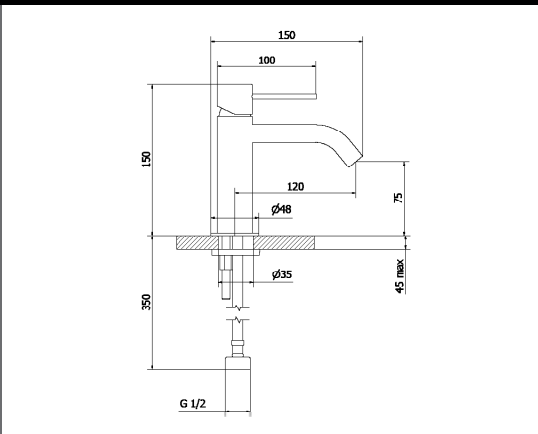

Tivoli Prato Basin Mixer Black   Technical Drawings   Specifications

Tivoli Prato Basin Mixer Black

Made in Italy.
15 year warranty.