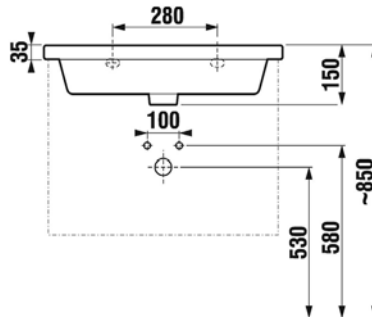

Laufen Basal White Wall Hung Basin 600 x 450 x 150mm

Collection: Basal
Colour: White
Finish: Gloss
Made From: Ceramic
Spaces: Bathroom
Style: Classic

Laufen Basal White Wall Hung Basin 800 x 450 x 150mm

Technical Drawings

Specifications