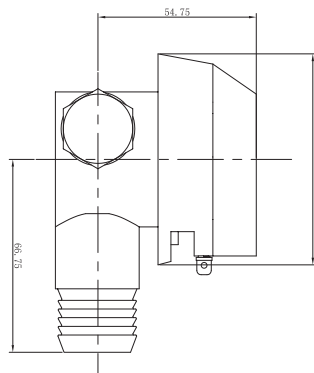

Technical Drawings

Specifications

Nikki Bath Spout

Made in Italy.
15 year warranty.