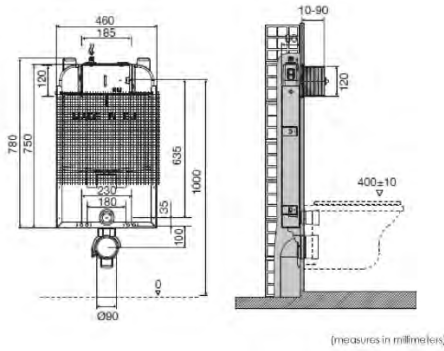

Technical Drawings

Specifications

Torino 74 Concealed Cistern

For use with wall hung toilets.

4.5 and 3 litre flush.

10 Year Warranty.

LIVEGREEN

Slim 2 Inox Stainless Steel Dual Flush Plate