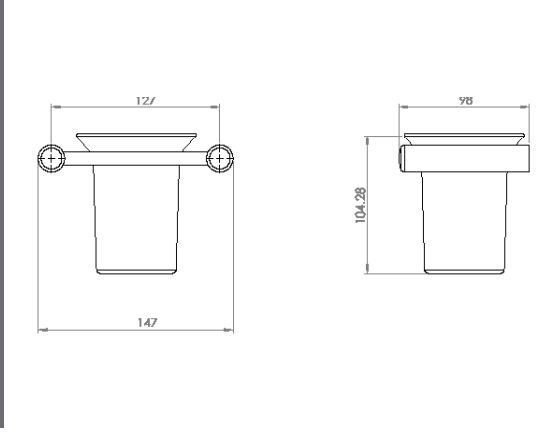

Finesse Tumbler Holder   **Technical Drawings**   **Specifications**

Finesse Tumbler Holder

Collection: Finesse
Colour: Chrome
Finish: Polished
Made From: Brass
Spaces: Bathroom
Guarantee: 25 years