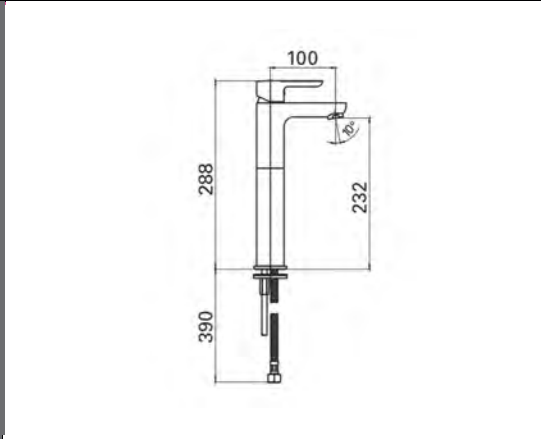

Made in Italy.  
15 year warranty.

**Tivoli Pella Tall Basin Mixer      Technical Drawings      Specifications**

**Tivoli Pella Tall Basin Mixer**

Made in Italy.  
15 year warranty.

**Tivoli Pella Bidet Mixer      Technical Drawings      Specifications**