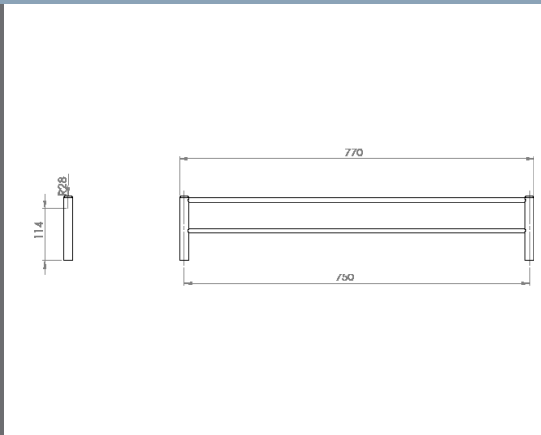

Finesse Double Towel Rail   Technical Drawings   Specifications

Finesse Double Towel Rail

Collection: Finesse
Colour: Chrome
Finish: Polished
Made From: Brass
Spaces: Bathroom
Guarantee: 25 years
Size: 750mm length