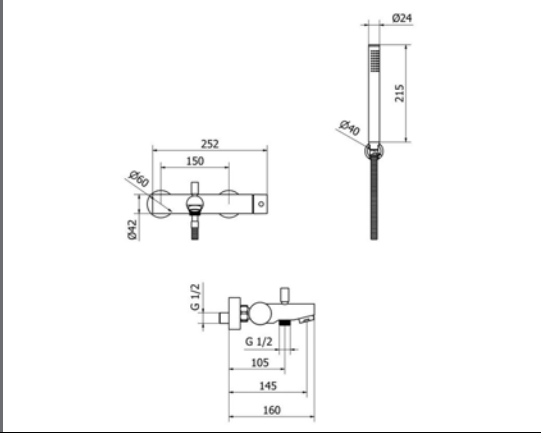

Tivoli Prato Chrome Wall Mounted Bath Mixer Including Hand Shower   **Technical Drawings**   **Specifications**

Tivoli Prato Chrome Wall Mounted Bath Mixer Including Hand Shower

Collection: Prato
Colour: Chrome
Made From: Powder Coated Brass
Spaces: Bathroom
Style: Modern, Urban

Made in Italy.
15 year guarantee.