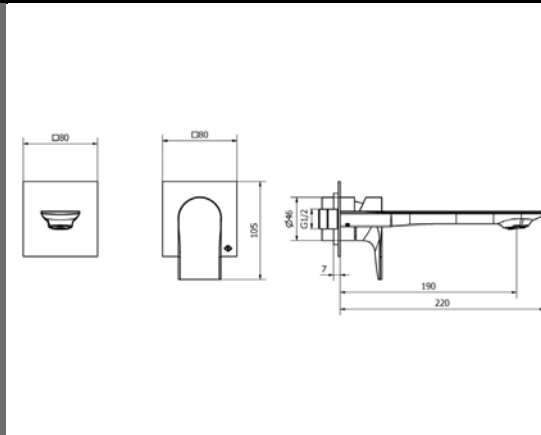

Tivoli Cavallino Dark Mirror Wall Type Basin Mixer & Pop Up   **Technical Drawings**   **Specifications**

Tivoli Cavallino Dark Mirror Wall Type Basin Mixer & Pop Up

Collection: Cavallino
Colour: Black
Made From: Electroplated Black Chrome
Spaces: Bathroom
Style: Classic, Modern

Made in Italy.
15 year warranty.