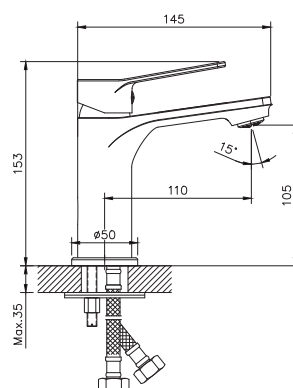

Divina Anelia Chrome Basin Mixer

Collection: Anelia
Colour: Chrome
Made From: Chrome Plated Brass
Spaces: Bathroom
Style: Modern, Urban

Made in Italy.
15 year warranty.