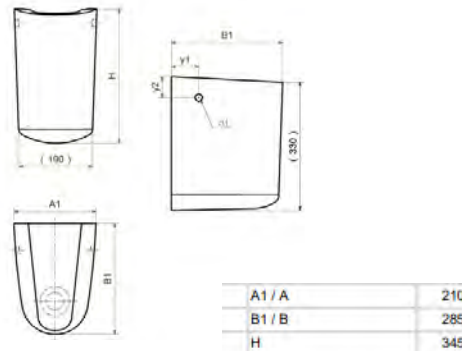

Specifications

Laufen Pro B White Quarter Pedestal

Pedestal 210x285x345mm.

For installation option with basin LAWHPR10951 and LAWHOS10952.