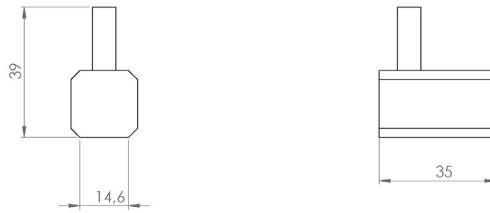

Axios Matt Gold Robe Hook 20 x 35 x 39mm

Collection: Axios
Colour: Gold
Finish: Matt
Size: 157 x 60 x 134mm
Made From: Brass
Spaces: Bathroom
Style: Classic, Natural, Modern, Urban
Guarantee: 25 years