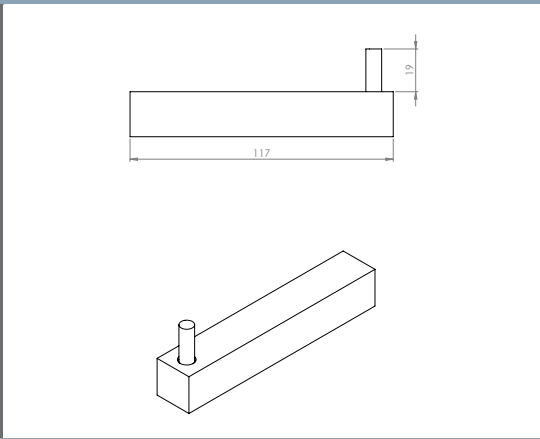

Alpha Spare Toilet Paper Holder   Technical Drawings   Specifications

Alpha Spare Toilet Paper Holder

Collection: Alpha
Colour: Chrome
Finish: Polished
Made From: Chrome Plated Brass
Spaces: Bathroom
Guarantee: 25 years