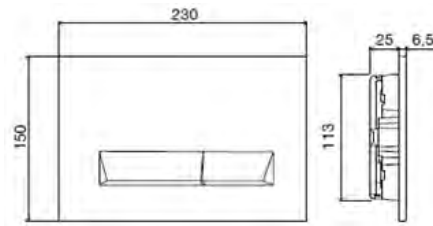

Pyramid Plate Black

Dual flush
Mechanic actuation
Dimensions: 230 X 150 mm
Actuation force <20N
6,5 mm thickness
Opening and closing with "click" system