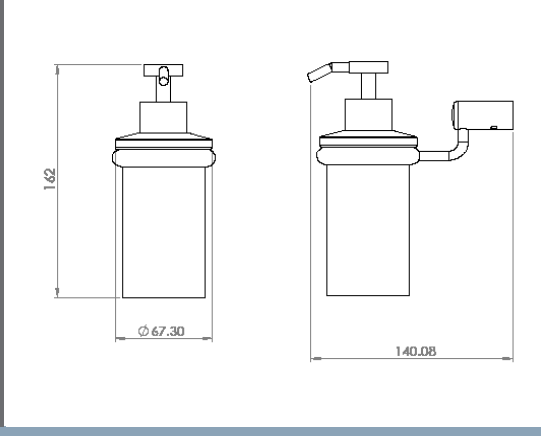

Omega Liquid Soap Dispenser   **Technical Drawings**   **Specifications**

Omega Liquid Soap Dispenser

Collection Omega
Colour Chrome
Finish Polished
Made From Brass
Spaces Bathroom
Guarantee 25 years
Returns Free exchange or return within 6 months (excludes collection fee)