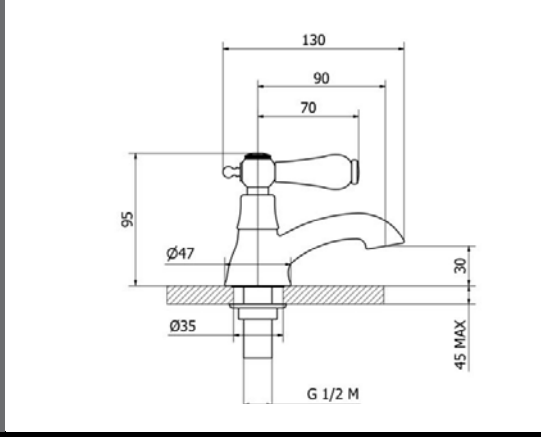

Made in Italy.  
 15 year warranty.

**Tivoli Classico Chrome Pillar Tap**      **Technical Drawings**      **Specifications**

**Tivoli Classico Chrome Pillar Tap**

Collection: Cavallino  
 Colour: Chrome and White  
 Made From: Chrome Plated Brass  
 Spaces: Bathroom  
 Style: Classic, Modern