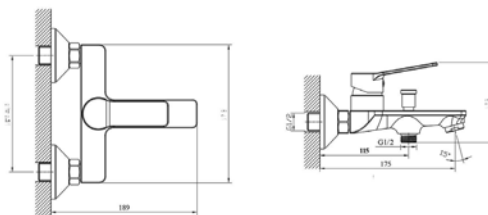

Divina Anelia Chrome Wall Type Bath Mixer Including Handshower

Collection: Anelia
Colour: Chrome
Made From: Chrome Plated Brass
Spaces: Bathroom
Style: Modern, Urban

Made in Italy.
15 year warranty.