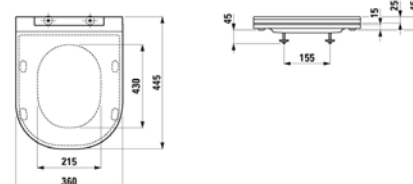

Laufen Basal White Soft Close Slim Toilet Seat & Cover 360 x 445 x 45mm

Collection: Basal
Colour: White
Finish: Gloss
Made From: Ceramic
Spaces: Bathroom
Style: Classic