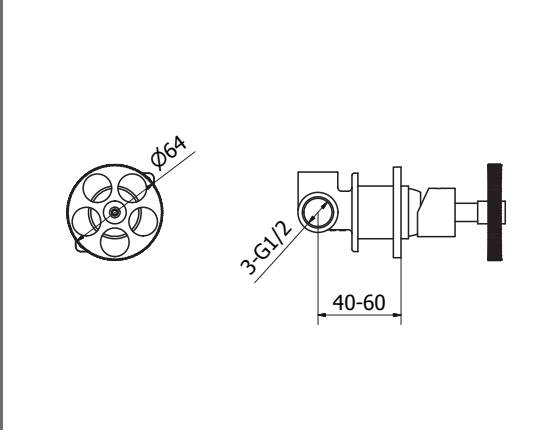

Program One Matt Black Bath & Shower Mixer   **Technical Drawings**   **Specifications**

Program One Matt Black Bath & Shower Mixer

Collection: Program One
Colour: Black
Made From: Brass
Spaces: Bathroom
Guarantee: 15 Years