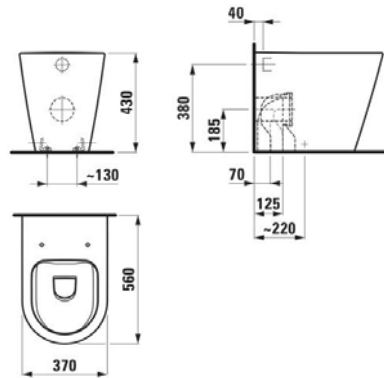

Laufen Kartell White Floor Standing Rimless Toilet   Technical Drawings   Specifications

SaphirKeramik

Laufen Kartell White Floor Standing Rimless Toilet

Excluding Seat and Cistern.

Laufen Kartell White Wall Hung Rimless Toilet   Technical Drawings   Specifications

SaphirKeramik

Laufen Kartell White Wall Hung Rimless Toilet

Excluding Seat and Cistern.

Laufen Kartell White Soft Close Toilet Seat   Technical Drawings   Specifications

SaphirKeramik

Laufen Kartell White Soft Close Toilet Seat

Collection: Kartell
Made From: Ceramic
Colour: White