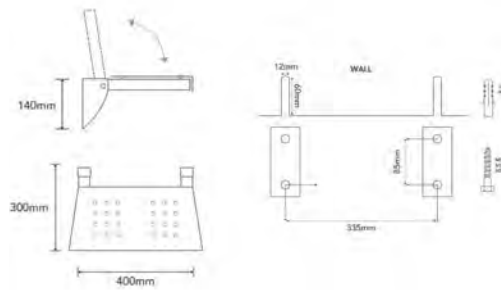

SHOWER SEATS

ItalCare Foldable Shower Seat

Technical Drawings

Specifications

ItalCare Foldable Shower Seat

10 x 450mm

Grade 304 polished stainless steel and acrylic.

Water slots in the seat for water drainage.

Can hold up to 120kgs if installed correctly onto a sound brick wall.