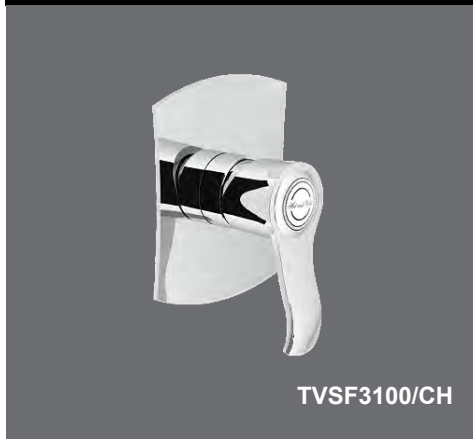

**Nobili Sofi Diverter Mixer      Technical Drawings      Specifications**

**Nobili Sofi Diverter Mixer**  
 Mixer including concealed part.  
 Made in Italy.  
 15 year warranty.

**Nobili Sofi Bath or Shower Mixer      Technical Drawings      Specifications**