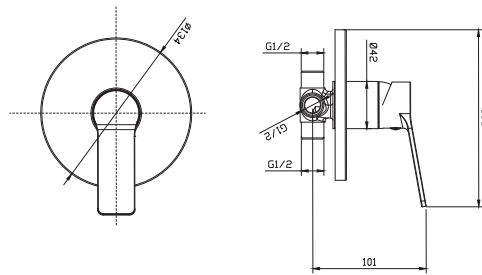

Divina Anelia Chrome Bath Or Shower Mixer Including Concealed Part

Collection: Anelia
Colour: Chrome
Made From: Chrome Plated Brass
Spaces: Bathroom
Style: Modern, Urban
Made in Italy.
15 year warranty.

Divina Anelia Chrome Diverter Mixer Including Concealed Part   **Technical Drawings**   **Specifications**