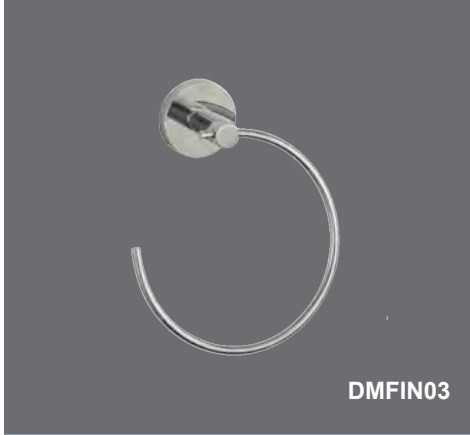

Finesse Hand Towel Ring   **Technical Drawings**   **Specifications**

Finesse Hand Towel Ring

Collection: Finesse
Colour: Chrome
Finish: Polished
Made From: Brass
Spaces: Bathroom
Guarantee: 25 years