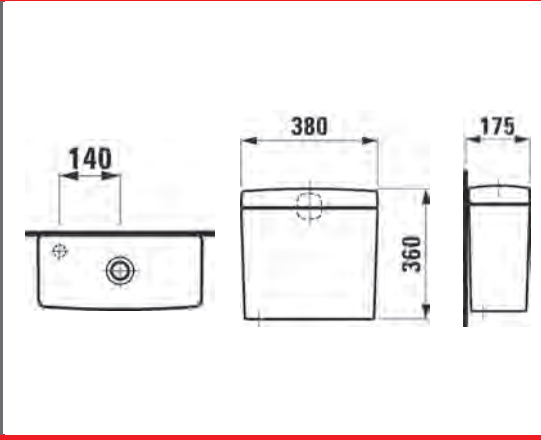

**Laufen Pro B White Close Couple Toilet      Technical Drawings      Specifications**

**Laufen Pro B White Close Couple Toilet**

Excluding cistern and seat.

4.5 and 3 litre flush.

**Laufen Pro B Cistern      Technical Drawings      Specifications**