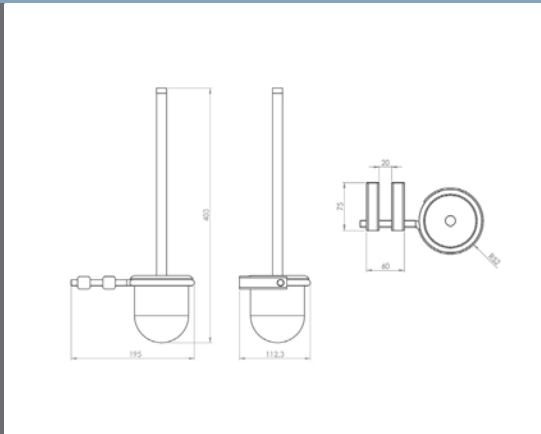

Axios Dark Mirror Toilet Brush Set 195 x 22 x 403mm Technical Drawings

Specifications

Axios Dark Mirror Toilet Brush Set 195 x 22 x 403mm

Collection: Alpha
Colour: Chrome
Finish: Polished
Made From: Chrome Plated Brass
Spaces: Bathroom
Guarantee: 25 years
Size: 750mm length.