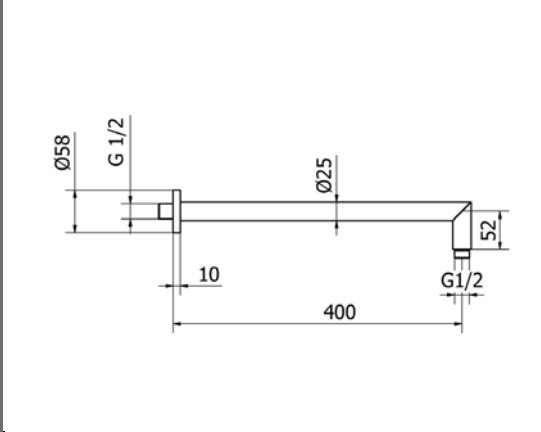

Verona Matt Gold Shower Arm 400mm   **Technical Drawings**   **Specifications**

Verona Matt Gold Shower Arm 400mm

Collection: Verona
Colour: Gold
Made From: Brass
Spaces: Bathroom
Style: Modern, Urban

Made in Italy.
15 year warranty.