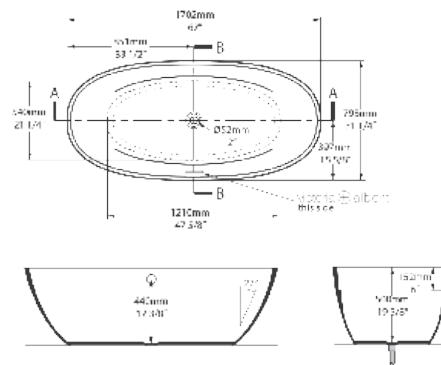

Victoria & Albert Terrassa Gloss White Bath

Freestanding bath
1702 x 793 x 528mm

Gloss finish
Stain resistant
Easy to clean
Warranted quality
Strong & hardwearing
Hand finished
Available in different coating colours (white, copper, gloss black, matt black & rose gold)