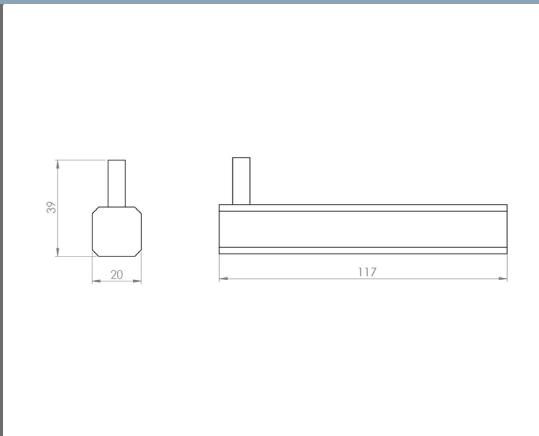

AXIOS MATT GOLD

Axios Matt Gold Spare Toilet Paper Holder 20 x 117 x 39mm   **Technical Drawings**   **Specifications**

Axios Matt Gold Spare Toilet Paper Holder 20 x 117 x 39mm

Collection: Alpha
Colour: Chrome
Finish: Polished
Made From: Chrome Plated Brass
Spaces: Bathroom
Guarantee: 25 years