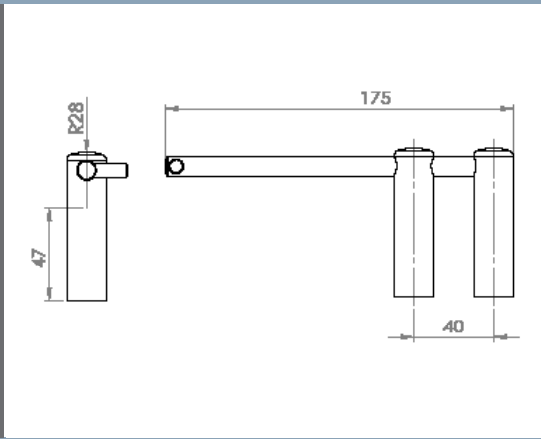

Omega Toilet Paper Holder   **Technical Drawings**   **Specifications**

Omega Toilet Paper Holder
Collection: Omega
Colour: Chrome
Finish: Polished
Made From: Brass
Spaces: Bathroom
Guarantee: 25 years
Returns: Free exchange or return within 6 months (excludes collection fee)