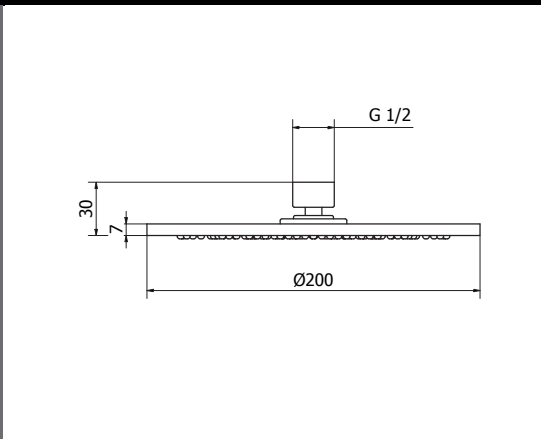

**Verona Matt Gold Shower Set: Handshower, Hose, Outlet MG**

Collection: Verona  
 Colour: Gold  
 Made From: Brass  
 Spaces: Bathroom  
 Style: Modern, Urban

Made in Italy.  
 15 year warranty.

**Verona Shower Head 200mm Matt Gold      Technical Drawings      Specifications**