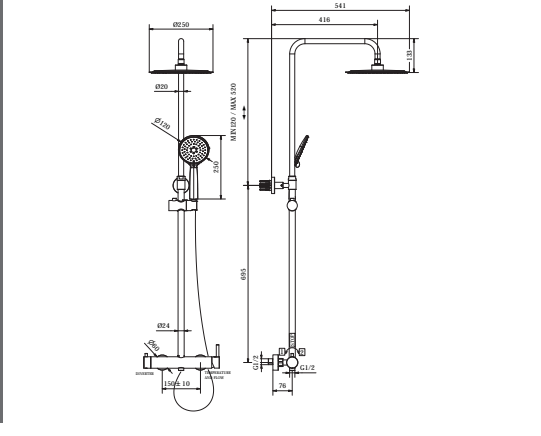

Tivoli Catania Exposed Shower Column Chrome Technical Drawings Specifications

Tivoli Catania Exposed Shower Column Chrome

Collection: Catania
Colour: Chrome
Made From: Chrome Plated Brass
Spaces: Bathroom
Style: Modern, Urban