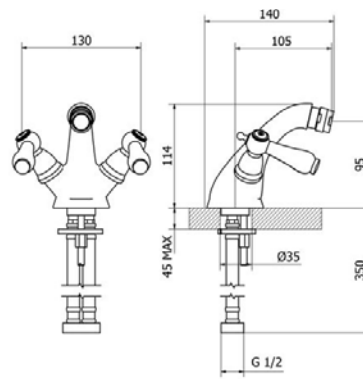

Tivoli Classico Chrome Bidet Mixer

Technical Drawings

Specifications

Tivoli Classico Chrome Bidet Mixer

Collection: Cavallino
Colour: Chrome and White
Made From: Chrome Plated Brass
Spaces: Bathroom
Style: Classic, Modern

Made in Italy.
15 year warranty.