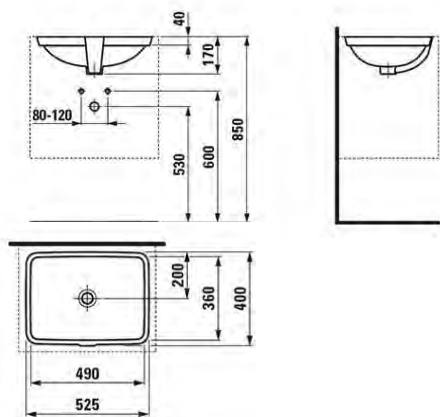

Laufen Pro S White Undermount Basin

490 x 360 x 170mm

Basin without tap hole, with an overflow.

Laufen Pro S White Counter Top Basin   Technical Drawings   Specifications