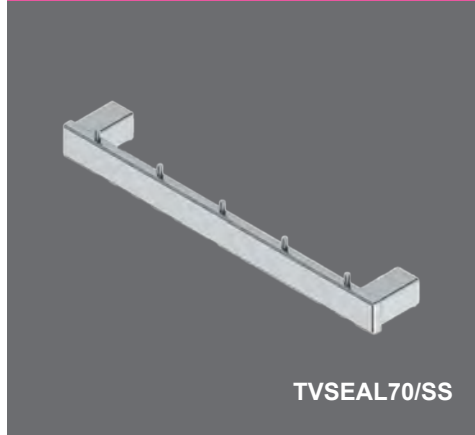

Semplice Alessia Polished Hook Rail   Technical Drawings   Specifications

Semplice Alessia Polished Hook Rail

Collection: Alessia
Colour: Chrome
Finish: Polished
Made From: Stainless Steel
Spaces: Bathroom
Guarantee: 10 years