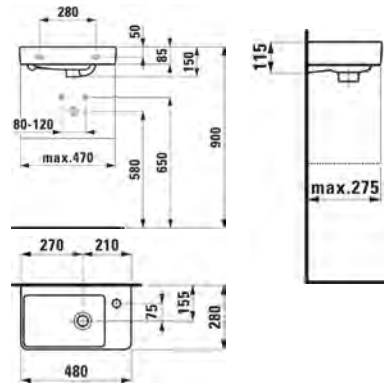

# WALL HUNG BASINS

Laufen Pro S White Wall Hung Basin

Technical Drawings

Specifications

LAWHPR15954

**Laufen Pro S White Wall Hung Basin**

Size 480 x 280 x 85mm

Pro S basin with right hand tap hole and overflow.