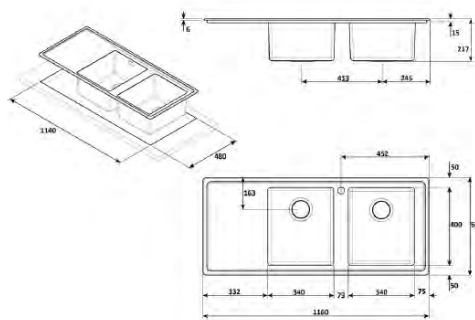

SGLD116S2

Mira Double Bowl LH Drain

Double bowl / Single drain.
1160 x 500mm.
Waste pipes included.

Smeg Aurora Double Sink With Two Strainer Wastes   Technical Drawings   Specifications