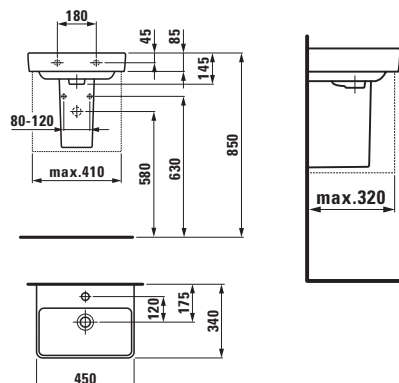

Technical Drawings

Specifications

Laufen Pro S White Wall Hung Basin

Size 450 x 340 x 85mm
Excluding mixer and basin fixations

LAWHPS15961.104
Pro S basin with tap hole and overflow.

LAWHPS15961.109
Pro S basin without tap hole, with a overflow. (for installation with a wall mounted tap).

LAWHPS15961.142
Pro S basin without tap hole and without overflow, with closed drain.