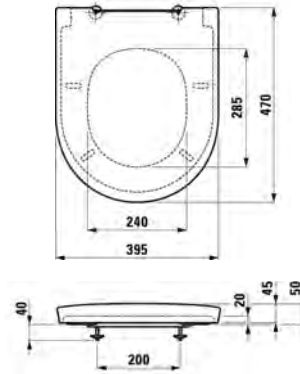

Laufen Seat and Cover

Technical Drawings

Specifications

8.9185.1

Laufen Seat and Cover

Soft close seat

Laufen Wall Hung Bidet

Technical Drawings

Specifications

8.3085.1

Laufen Wall Hung Bidet