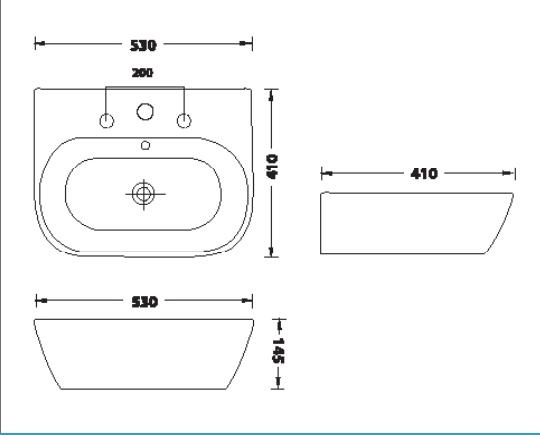

# BETTA VERDI

**Verdi Metis wall hung basin**      **Technical Drawings**      **Specifications**

**Verdi Metis wall hung basin**

White wall hung basin with tap hole 530x410mm.

Ceramic 10-year warrantee.

BEZB2904  
Excluding basin fixations.