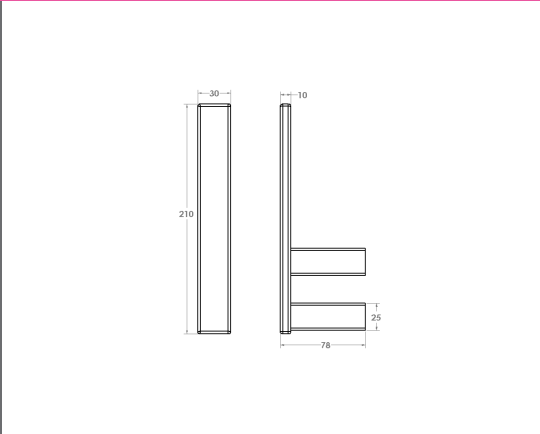

**Semplice Alessia Polished Towel Ring**

Collection: Alessia  
 Colour: Chrome  
 Finish: Polished  
 Made From: Stainless Steel  
 Spaces: Bathroom  
 Guarantee: 10 years

Semplice Alessia Polished Spare Toilet Paper Holder      Technical Drawings      Specifications