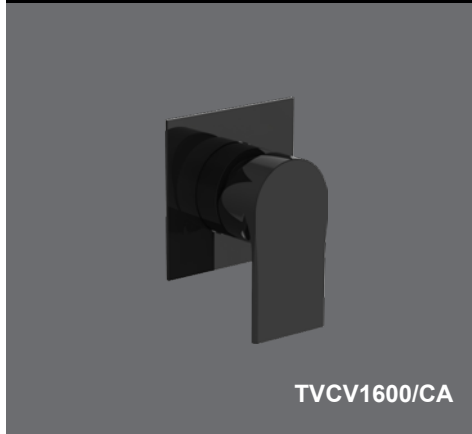

Tivoli Cavallino Dark Mirror Bath Shower Mixer   **Technical Drawings**   **Specifications**

Tivoli Cavallino Dark Mirror Bath Shower Mixer

Collection: Cavallino
Colour: Black
Made From: Electroplated Black Chrome
Spaces: Bathroom
Style: Classic, Modern

Made in Italy.
15 year warranty.