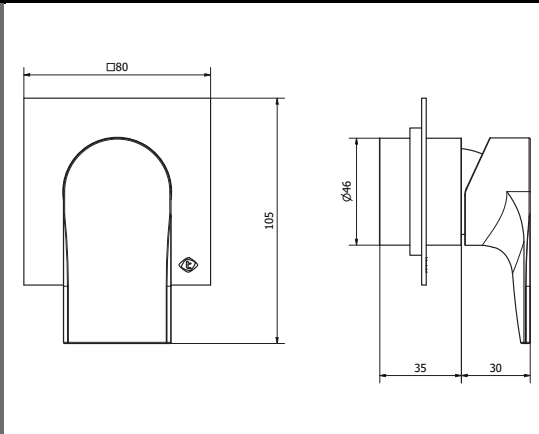

Tivoli Cavallino Dark Mirror Bath Shower Mixer   **Technical Drawings**   **Specifications**

Tivoli Cavallino Dark Mirror Bath Shower Mixer

Collection: Cavallino
Colour: Black
Made From: Electroplated Black Chrome
Spaces: Bathroom
Style: Classic, Modern

Made in Italy.
15 year warranty.