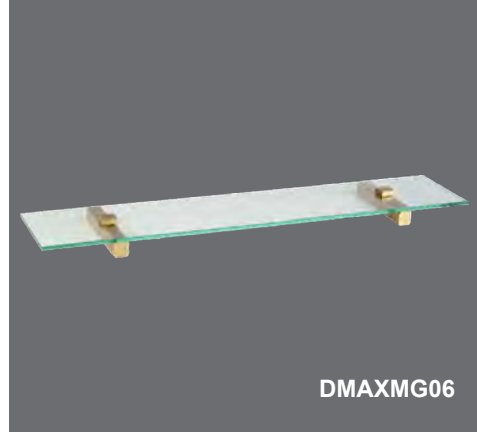

Axios Matt Gold Shower Shelf 356 x 120 x 60mm   **Technical Drawings**   **Specifications**

Axios Matt Gold Shower Shelf 356 x 120 x 60mm

Collection: Alpha
Colour: Chrome
Finish: Polished
Made From: Chrome Plated Brass
Spaces: Bathroom
Guarantee: 25 years
Size: 750mm length.