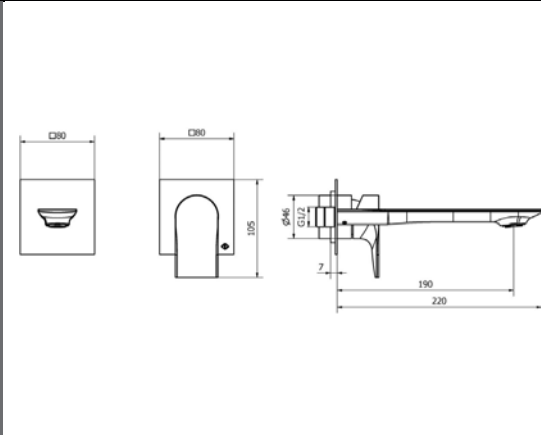

Tivoli Cavallino Gold Wall Type Basin Mixer & Pop Up   **Technical Drawings**   **Specifications**

Tivoli Cavallino Gold Wall Type Basin Mixer & Pop Up

Collection: Cavallino
Colour: Gold
Made From: Brass
Spaces: Bathroom
Style: Classic, Modern

Made in Italy.
15 year warranty.