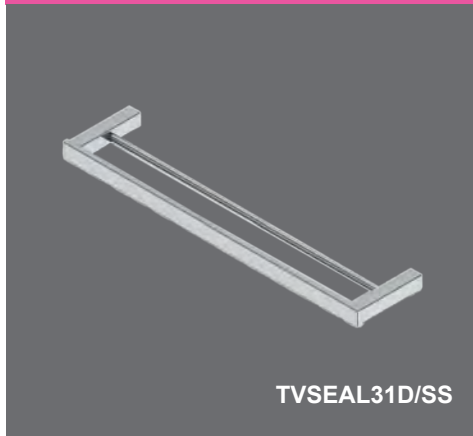

Semplice Alessia Polished Double Towel Rail 600mm   **Technical Drawings**   **Specifications**

Semplice Alessia Polished Double Towel Rail 600mm

Collection: Alessia
Colour: Chrome
Finish: Polished
Made From: Stainless Steel
Spaces: Bathroom
Guarantee: 10 years