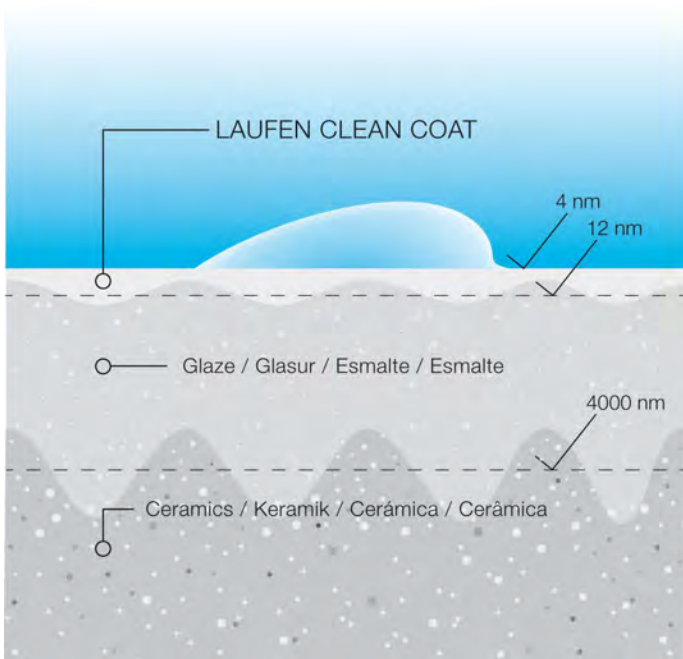

LCC benefits:

- Hygienically clean
- Robust and enduring
- Pore-free and exceptionally smooth
- Particularly easy to clean
- Fewer cleaning agents are required
- Environmentally friendly