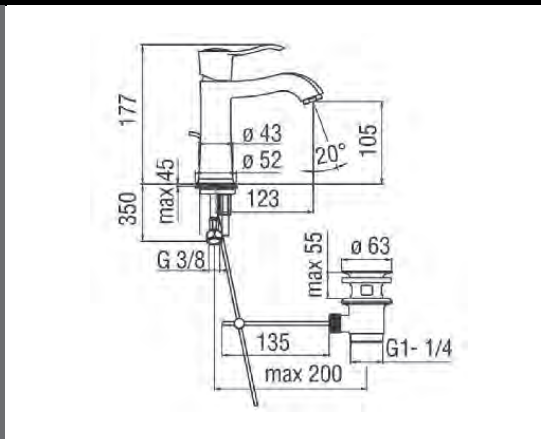

Nobili Sofi Basin Mixer   Technical Drawings   Specifications

Nobili Sofi Basin Mixer
Made in Italy.
15 year warranty.