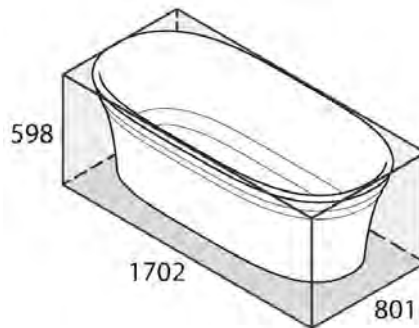

Victoria & Albert Warndon Gloss White Freestanding Bath 1702 x 801 x 598mm

Freestanding bath

Collection	Warndon
Made From	Mineral Composite
Finish	Gloss
Colour	White
Overflow Present:	No
Guarantee	25 years