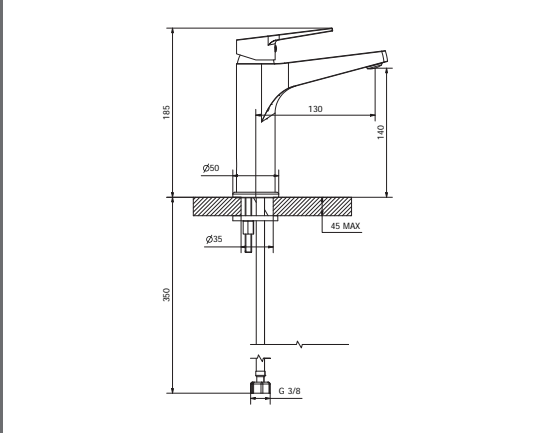

Tivoli Brio Tall Basin Mixer without Waste   **Technical Drawings**   **Specifications**

Tivoli Brio Tall Basin Mixer without Waste

Collection: Verona
Colour: Gold
Made From: Brass
Spaces: Bathroom
Style: Modern, Urban

Made in Italy.
15 year warranty.