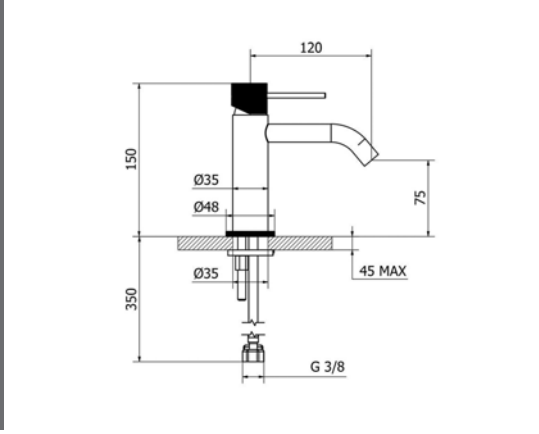

Verona Matt Gold Basin Mixer With Pop Up Waste   **Technical Drawings**   **Specifications**

Verona Matt Gold Basin Mixer With Pop Up Waste

Collection: Verona
Colour: Gold
Made From: Brass
Spaces: Bathroom
Style: Modern, Urban

Made in Italy.
15 year warranty.