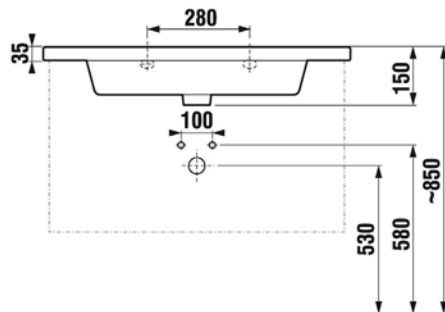

Laufen Basal White Wall Hung Basin 800 x 450 x 150mm

Collection: Basal
Colour: White
Finish: Gloss
Made From: Ceramic
Spaces: Bathroom
Style: Classic

Laufen Basal Rimless White Wall Hung Pan 360 x 530 x 350mm

Technical Drawings

Specifications