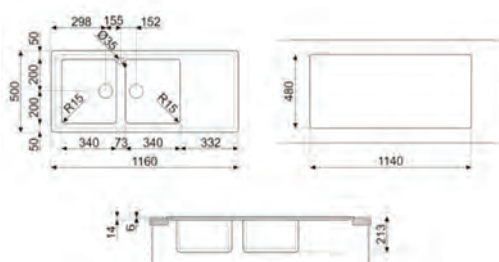

Double bowl / Single drain.  
1160 x 500mm.  
Waste pipes included.

**Smeg Aurora Double Sink With Two Strainer Wastes      Technical Drawings      Specifications**

**SGLPE116S**

**Smeg Aurora Double Sink With Two Strainer Wastes**