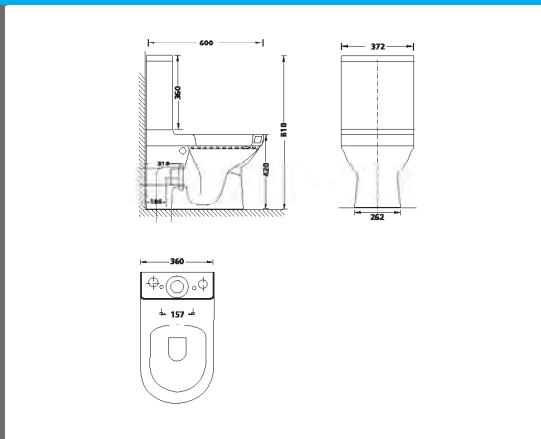

BETTA VERDI

Verdi Atlas White Close Couple Toilet   Technical Drawings   Specifications

Verdi Atlas White Close Couple Toilet

Includes pan, cistern and soft close seat.

BE1WH9108
Verdi Atlas toilet back entry.

BE1WH9109
Verdi Atlas toilet bottom entry.

Ceramic 10-year warrantee. 4.5 and 3 litre flush.