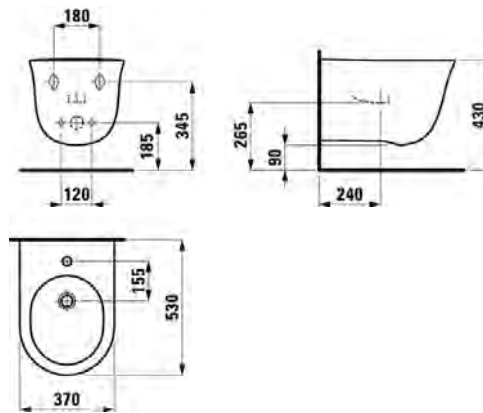

Laufen Wall Hung Bidet