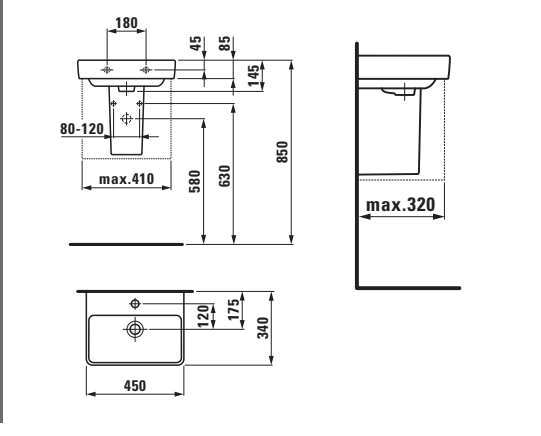

Laufen Pro S White Wall Hung Basin   Technical Drawings   Specifications

Laufen Pro S White Wall Hung Basin

Size 450x340x145mm.

Excluding mixer and basin fixations.