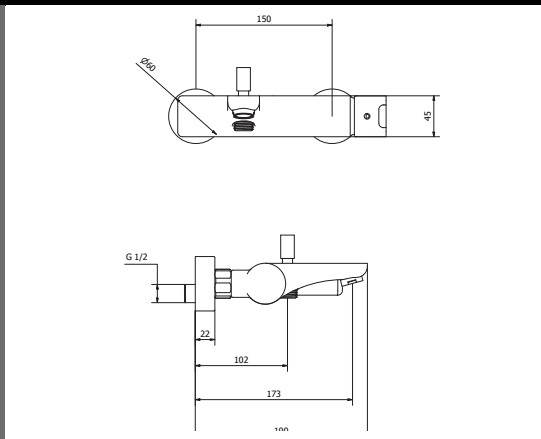

Tivoli Prato Matt Black Shower Mixer   **Technical Drawings**   **Specifications**

Tivoli Prato Matt Black Shower Mixer

Collection: Potenza
Colour: Black
Made From: Powder Coated Brass
Spaces: Bathroom
Style: Modern, Urban

Made in Italy.
15 year warranty.