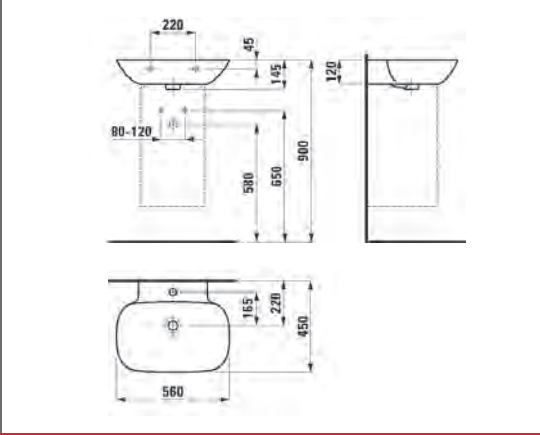

Laufen INO Washbasin   Technical Drawings   Specifications

Laufen INO Washbasin
560 x 450 x 120mm
Counter Top.