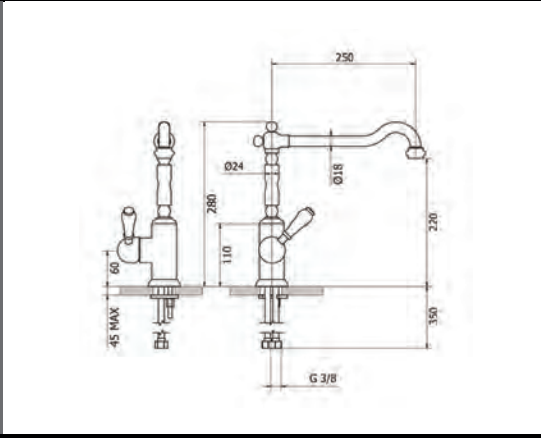

Tivoli Classico Chrome Sink Mixer   **Technical Drawings**   **Specifications**

Tivoli Classico Chrome Sink Mixer

Collection: Cavallino
Colour: Chrome and White
Made From: Chrome Plated Brass
Spaces: Bathroom
Style: Classic, Modern

Made in Italy.
15 year warranty.