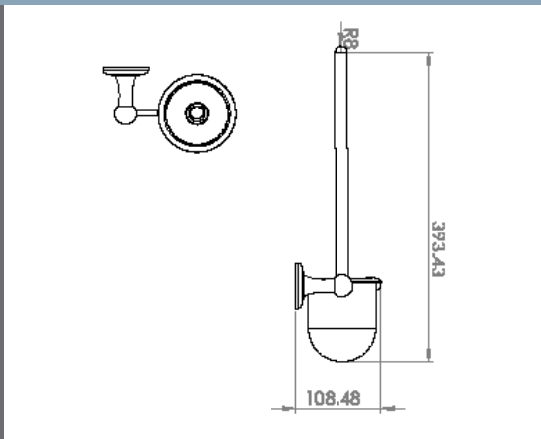

Heritage Toilet Brush Set   **Technical Drawings**   **Specifications**

Heritage Toilet Brush Set

Collection: Heritage
Colour: Chrome
Finish: Polished
Made From: Brass
Spaces: Bathroom
Guarantee: 25 years