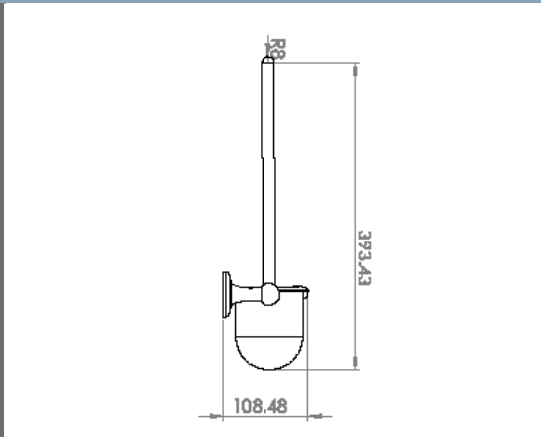

Omega Toilet Brush Set   **Technical Drawings**   **Specifications**

Omega Toilet Brush Set
Collection: Omega
Colour: Chrome
Finish: Polished
Made From: Brass
Spaces: Bathroom
Guarantee: 25 years
Returns: Free exchange or return within 6 months (excludes collection fee)