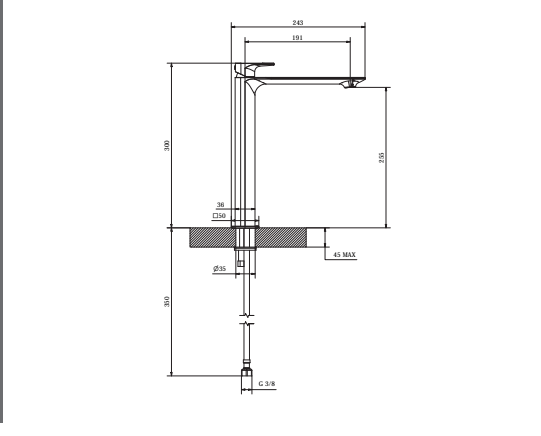

Tivoli Cavallino Gold Tall Basin Mixer & Pop Up   Technical Drawings   Specifications

Tivoli Cavallino Gold Tall Basin Mixer & Pop Up

Collection: Cavallino
Colour: Gold
Made From: Brass
Spaces: Bathroom
Style: Classic, Modern

Made in Italy.
15 year warranty.