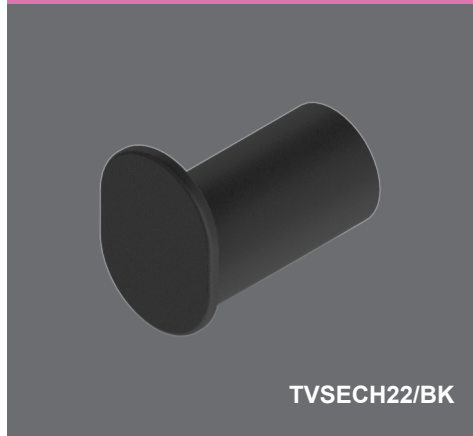

Semplice Chiara Black Robe Hook   Technical Drawings   Specifications

Semplice Chiara Black Robe Hook

Collection: Chiara
Colour: Black
Finish: Matt
Made From: Stainless Steel
Spaces: Bathroom
Guarantee: 10 years