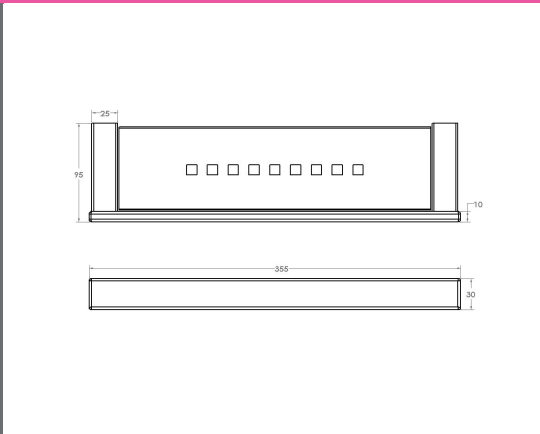

Semplice Alessia Polished Shower Soap Dish Black   **Technical Drawings**   **Specifications**

Semplice Alessia Polished Shower Soap Dish Black

Collection: Alessia
Colour: Black
Finish: Matt
Made From: Stainless Steel
Spaces: Bathroom
Guarantee: 10 years