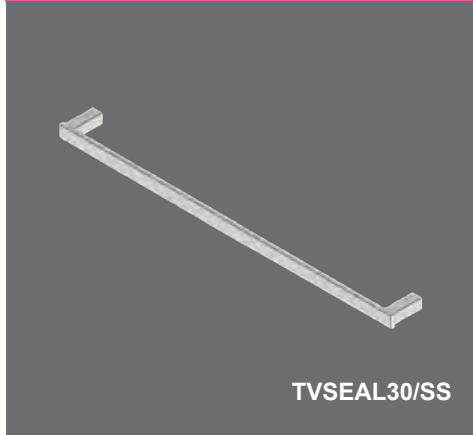

Semplice Alessia Polished Single Towel Rail 800mm   **Technical Drawings**   **Specifications**

Semplice Alessia Polished Single Towel Rail 800mm

Collection: Alessia
Colour: Chrome
Finish: Polished
Made From: Stainless Steel
Spaces: Bathroom
Guarantee: 10 years