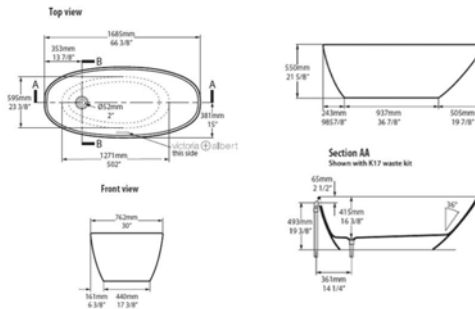

Victoria & Albert Angelica Gloss White Bath

Freestanding bath

1682 x 762 x 553mm

- Gloss finish
- Stain resistant
- Easy to clean
- Warranted quality
- Strong & hardwearing
- Hand finished
- Available in different coating colours (white, copper, gloss black, matt black & rose gold)