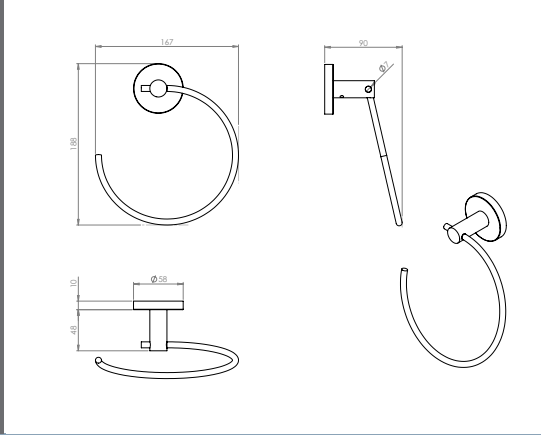

Finesse Hand Towel Ring   **Technical Drawings**   **Specifications**

Finesse Hand Towel Ring

Collection: Finesse
Colour: Chrome
Finish: Polished
Made From: Brass
Spaces: Bathroom
Guarantee: 25 years