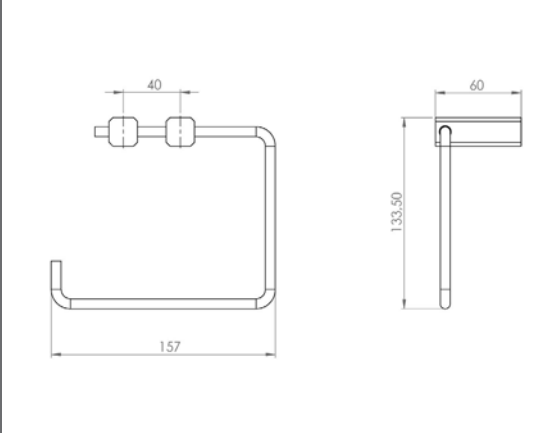

# AXIOS MATT GOLD

**Axios Matt Gold Towel Ring 157 x 60 x 134mm**      **Technical Drawings**      **Specifications**

**Axios Matt Gold Towel Ring 157 x 60 x 134mm**

Collection: Axios  
 Colour: Gold  
 Finish: Matt  
 Size: 157 x 60 x 134mm  
 Made From: Brass  
 Spaces: Bathroom  
 Style: Classic, Natural, Modern, Urban  
 Guarantee: 25 years