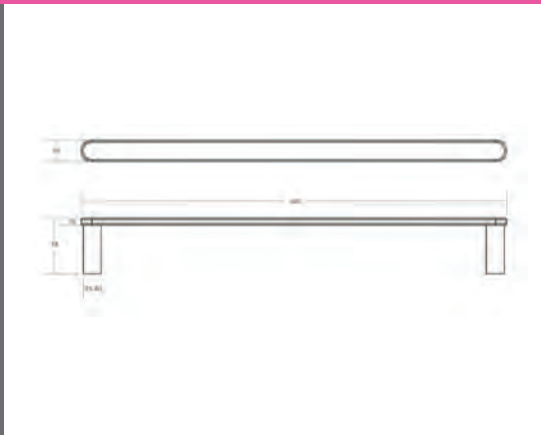

Semplice Chiara Stainless Steel Towel Rail 600mm   Technical Drawings   Specifications

Semplice Chiara Stainless Steel Towel Rail 600mm

Collection: Chiara
Colour: Chrome
Finish: Brushed
Made From: Stainless Steel
Spaces: Bathroom
Guarantee: 10 years