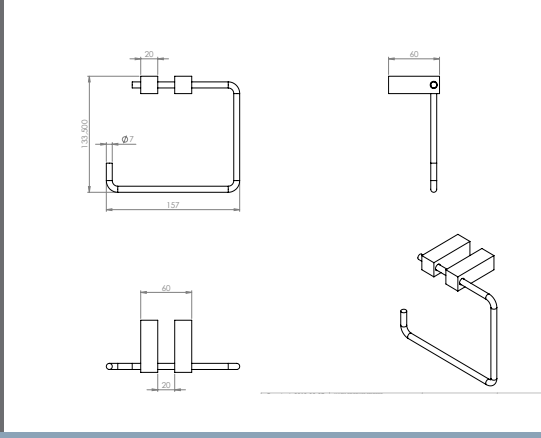

Alpha Hand Towel Ring	Technical Drawings	Specifications

Alpha Hand Towel Ring

Collection: Alpha
Colour: Chrome
Finish: Polished
Made From: Chrome Plated Brass
Spaces: Bathroom
Guarantee: 25 years