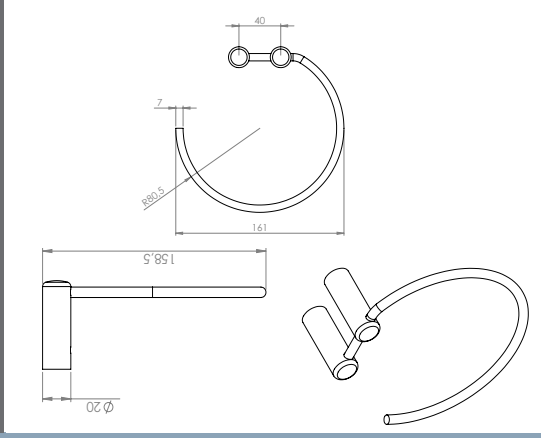

Omega Hand Towel Ring   **Technical Drawings**   **Specifications**

Omega Hand Towel Ring

Collection Omega
Colour Chrome
Finish Polished
Made From Brass
Spaces Bathroom
Guarantee 25 years
Returns Free exchange or return within 6 months (excludes collection fee)