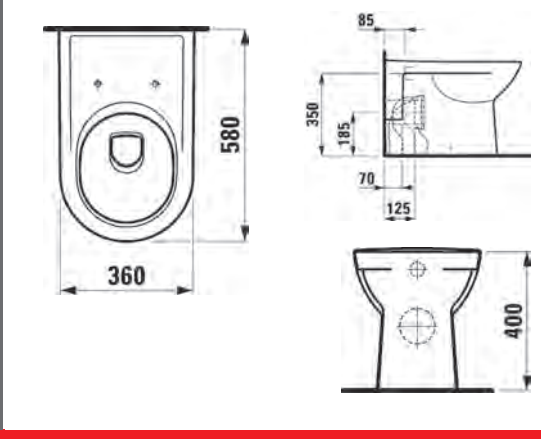

Laufen Pro B White Floor Standing Toilet   Technical Drawings   Specifications

Laufen Pro B White Floor Standing Toilet

Excluding cistern and seat.

4.5 and 3 litre flush.