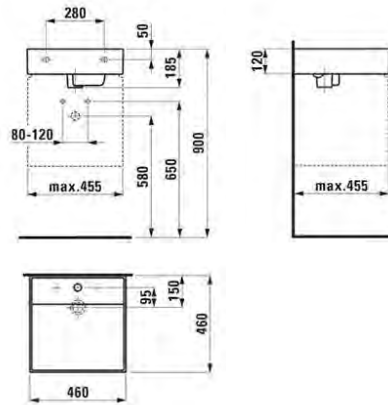

Laufen Kartell White Basin

460 x 460 x 185mm

Available with or without a tap hole.