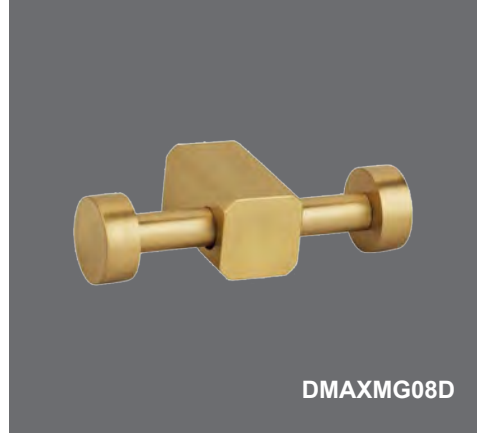

Axios Matt Gold Double Robe Hook 76 x 44 x 20mm   **Technical Drawings**   **Specifications**

Axios Matt Gold Double Robe Hook 76 x 44 x 20mm

Collection: Axios
Colour: Gold
Finish: Matt
Size: 76 x 44 x 20mm
Made From: Brass
Spaces: Bathroom
Style: Classic, Natural, Modern, Urban
Guarantee: 25 years