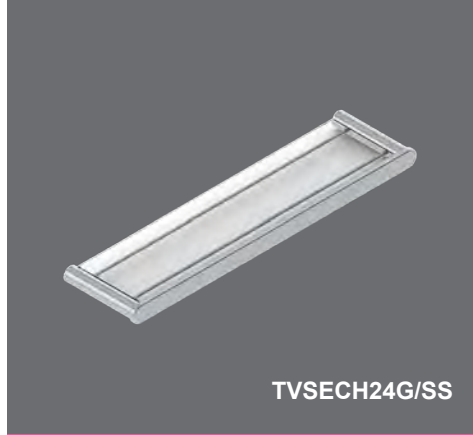

Semplice Chiara Stainless Steel Glass Shelf **Technical Drawings** **Specifications**

Semplice Chiara Stainless Steel Glass Shelf

Collection: Chiara
Colour: Chrome
Finish: Brushed
Made From: Stainless Steel
Spaces: Bathroom
Guarantee: 10 years