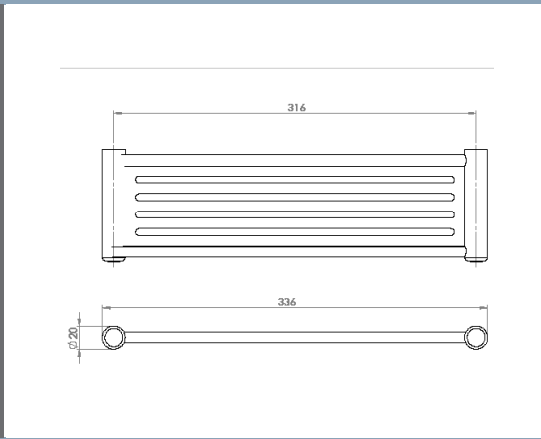

Finesse Slatted Soap Holder   **Technical Drawings**   **Specifications**

Finesse Slatted Soap Holder

Collection: Finesse
Colour: Chrome
Finish: Polished
Made From: Brass
Spaces: Bathroom
Guarantee: 25 years