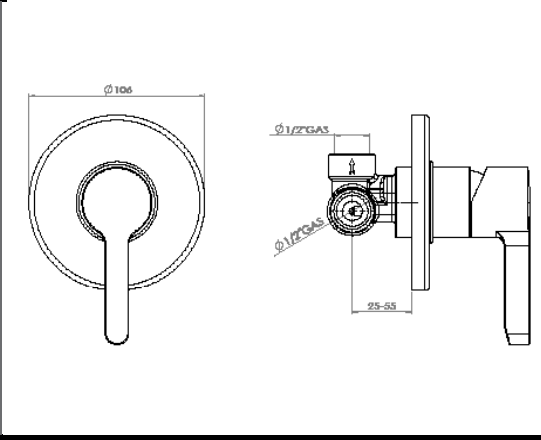

**Tivoli New Road Diverter Mixer      Technical Drawings      Specifications**

**Tivoli New Road Diverter Mixer**  
 Mixer including concealed part.  
 Made in Italy.  
 15 year warranty.

**Tivoli New Road Bath or Shower Mixer      Technical Drawings      Specifications**