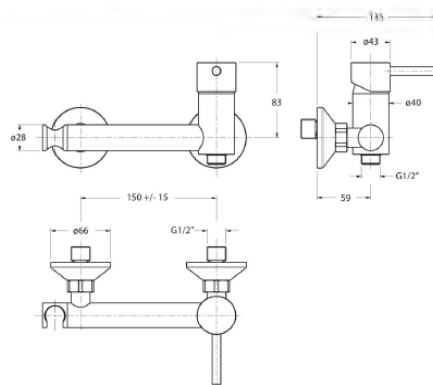

TVID02405/LN

**Idral Wall Mounted Mixer with Bidet Spray**

**Idral Self-Closing Push Button Micro Tap**    **Technical Drawings**    **Specifications**

TVIDITT08250

**Idral Self-Closing Push Button Micro Tap**