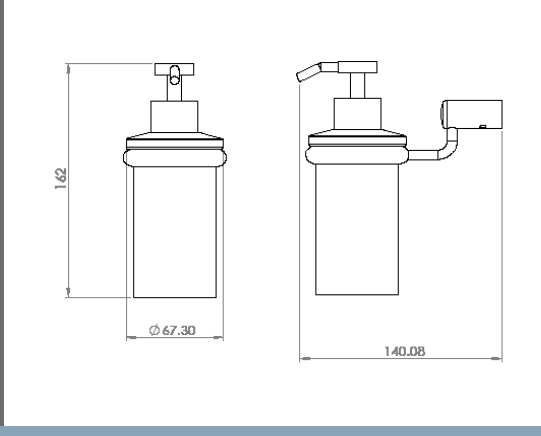

Alpha Liquid Soap Dispenser	Technical Drawings	Specifications

Alpha Liquid Soap Dispenser

Collection: Alpha
Colour: Chrome
Finish: Polished
Made From: Chrome Plated Brass
Spaces: Bathroom
Guarantee: 25 years