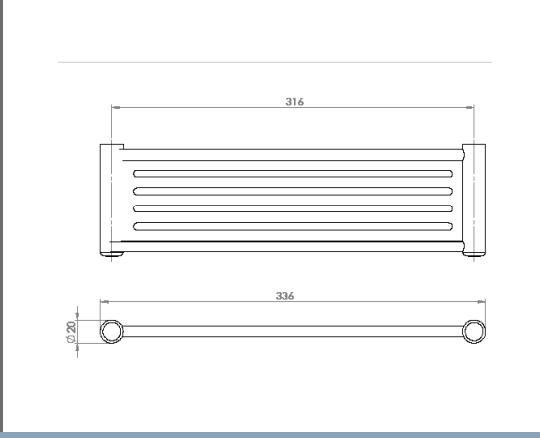

Omega Matt Black Slatted Soap Holder   Technical Drawings   Specifications

Omega Matt Black Slatted Soap Holder

Collection: Omega Black
Colour: Black
Finish: Matt
Made From: Brass
Spaces: Bathroom
Guarantee: 25 years
Size: 240mm