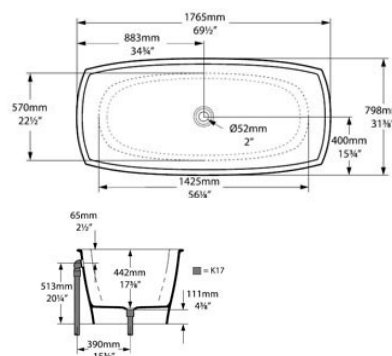

Victoria & Albert Pembroke Gloss White Bath

Freestanding bath
1765 x 790 x 580mm

Gloss finish
Stain resistant
Easy to clean
Warranted quality
Strong & hardwearing
Hand finished
Available in different coating colours (white, copper, gloss black, matt black & rose gold)