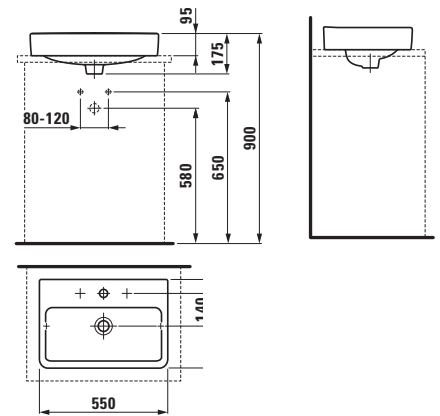

Laufen Pro S White Counter Top Basin

550 x 380 x 175mm

Counter top with overflow.

Fully Glazed throughout (including the back).