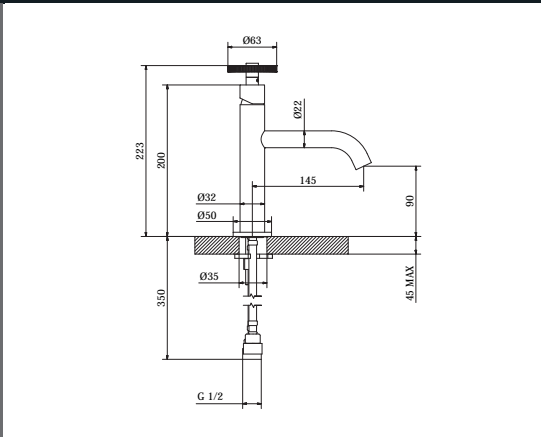

PROGRAM ONE

Program One Matt Black Basin Mixer With Short Spout   **Technical Drawings**   **Specifications**

Program One Matt Black Basin Mixer With Short Spout

Collection: Program One
Colour: Black
Made From: Brass
Spaces: Bathroom
Guarantee: 15 Years