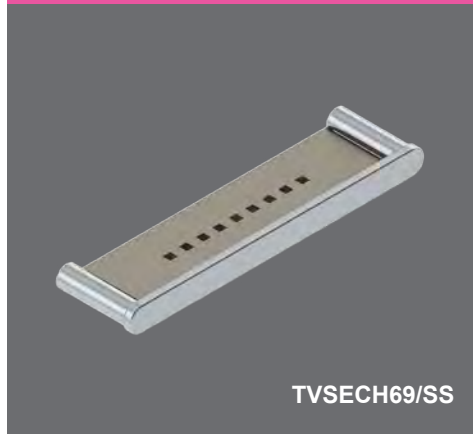

Semplice Chiara Stainless Steel Shower Soap Holder   Technical Drawings   Specifications

Semplice Chiara Stainless Steel Shower Soap Holder

Collection: Chiara
Colour: Chrome
Finish: Brushed
Made From: Stainless Steel
Spaces: Bathroom
Guarantee: 10 years