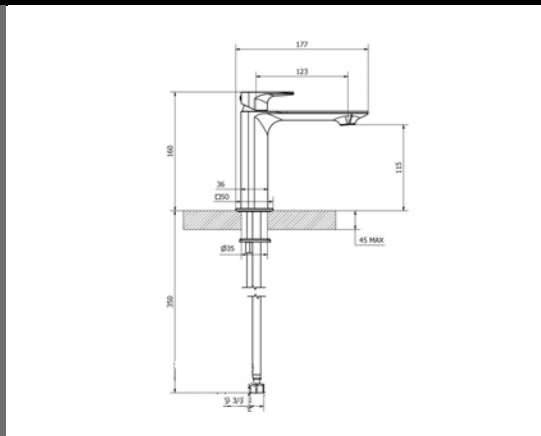

Tivoli Cavallino Dark Mirror Bath Shower Mixer   **Technical Drawings**   **Specifications**

Tivoli Cavallino Dark Mirror Bath Shower Mixer

Collection: Cavallino
Colour: Black
Made From: Electroplated Black Chrome
Spaces: Bathroom
Style: Classic, Modern

Made in Italy.
15 year warranty.