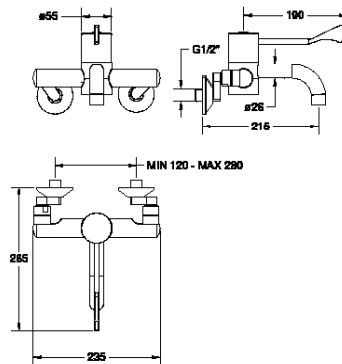

Idral Thermostatic Progressive Mixer For Basin

Medical mixer.

Made in Italy.
10 year warranty.

Idral Electronic Basin Tap with infrared Sensor Powered by 230v Mains   **Technical Drawings**   **Specifications**