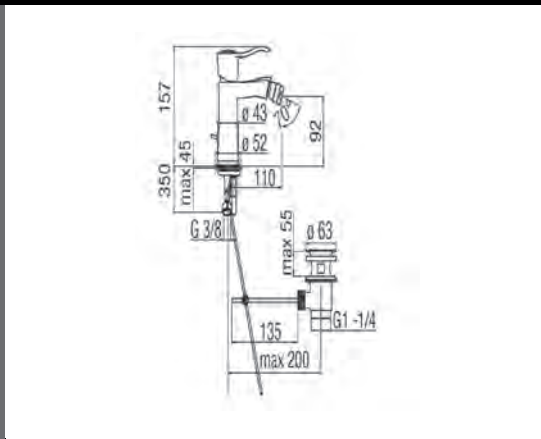

Nobili Sofi Bidet Mixer   Technical Drawings   Specifications

Nobili Sofi Bidet Mixer
Made in Italy.
15 year warranty.