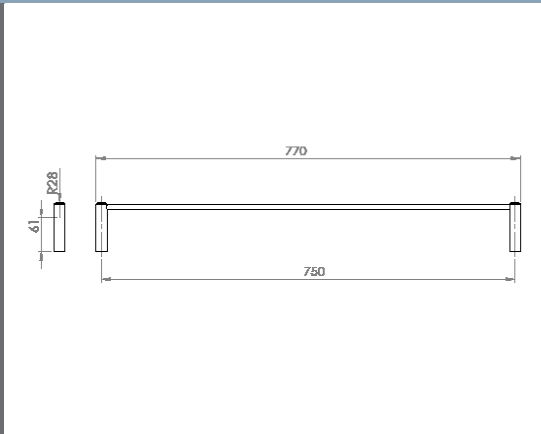

Finess Single Towel Rail   Technical Drawings   Specifications

Finess Single Towel Rail

Collection: Finesse
Colour: Chrome
Finish: Polished
Made From: Brass
Spaces: Bathroom
Guarantee: 25 years
Size: 750mm length