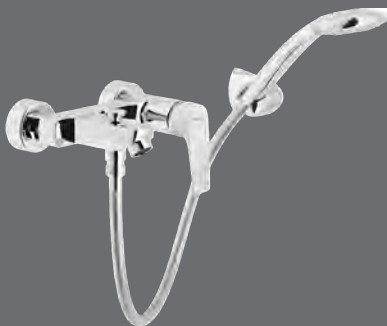

Nobili Orta Chrome Wall Type Bath Mixer   **Technical Drawings**   **Specifications**

TVOR3720/CH