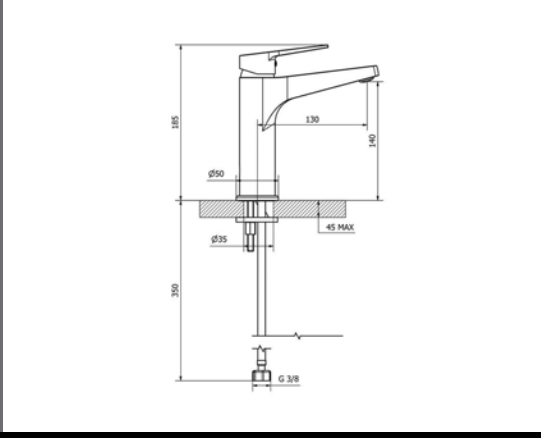

Tivoli Brio Chrome Medium Basin Mixer   Technical Drawings   Specifications

Tivoli Brio Chrome Medium Basin Mixer

Collection: Brio
Colour: Chrome
Made From: Chrome Plated Brass
Spaces: Bathroom
Style: Natural, Modern, Urban

Made in Italy.
15 year warranty.