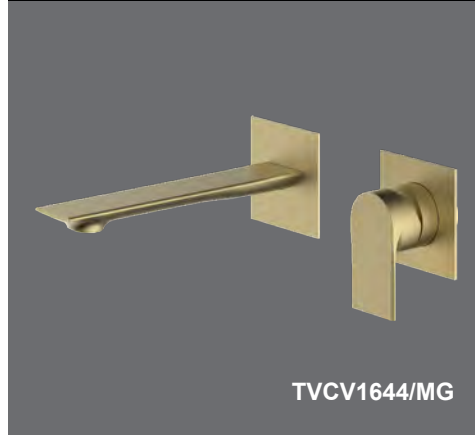

Tivoli Cavallino Gold Wall Type Basin Mixer & Pop Up   **Technical Drawings**   **Specifications**

Tivoli Cavallino Gold Wall Type Basin Mixer & Pop Up

Collection: Cavallino
Colour: Gold
Made From: Brass
Spaces: Bathroom
Style: Classic, Modern

Made in Italy.
15 year warranty.