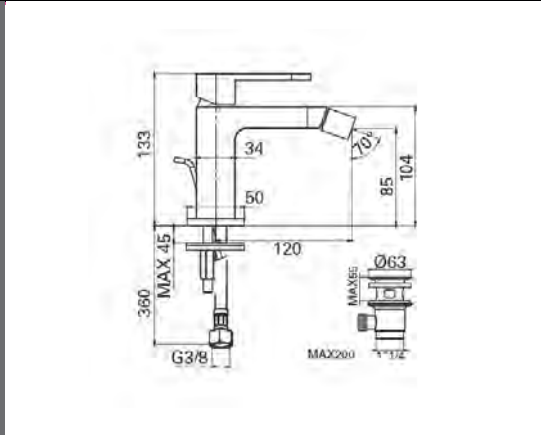

Made in Italy.  
15 year warranty.

**Tivoli Pella Tall Basin Mixer      Technical Drawings      Specifications**

**Tivoli Pella Tall Basin Mixer**

Made in Italy.  
15 year warranty.

**Tivoli Pella Bidet Mixer      Technical Drawings      Specifications**