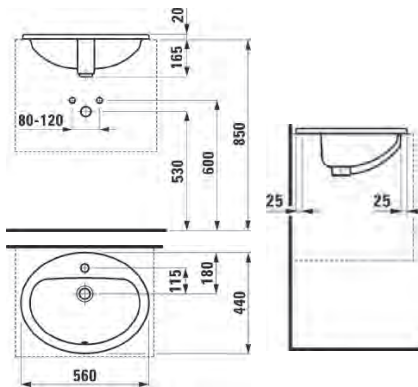

Laufen Pro B White Drop In Basin

560 x 440 x 185mm

Basin with tap hole.

Excluding mixer.