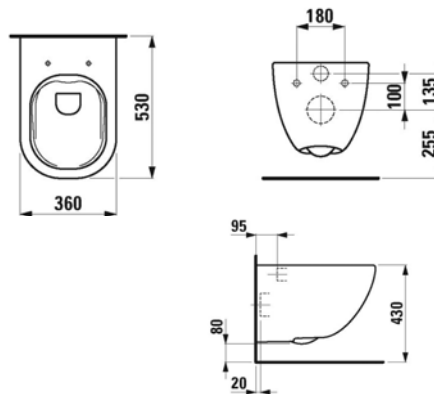

Laufen Basal Rimless White Wall Hung Pan 360 x 530 x 350mm

Collection: Basal
Colour: White
Finish: Gloss
Made From: Ceramic
Spaces: Bathroom
Style: Classic

Laufen Basal White Soft Close Slim Toilet Seat & Cover 360 x 445 x 45mm

Technical Drawings

Specifications