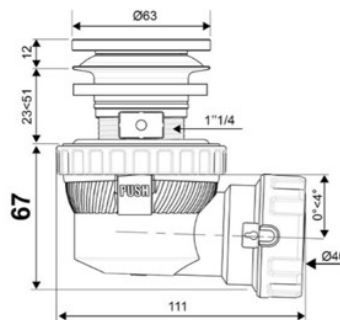

Wirquin Xs Pure 100 Quick Clac Basin Plug

Waterless trap with a 67mm height under the basin
Chrome-plated brass
5-year guarantee
360-degree SWIVELLING and ± 4 degrees Tilt