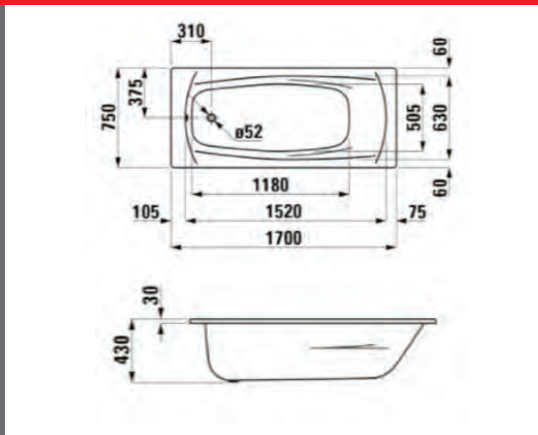

Laufen Palladium White Steel Built In Bath	Technical Drawings	Specifications

Laufen Palladium White Steel Built In Bath

Size: 1700x750x430mm
Water capacity to overflow (L): 205
Waste diameter (mm): 52
Material: Steel
Internal length (mm): 1620mm
Installation type: Drop-in
Shape: Rectangular