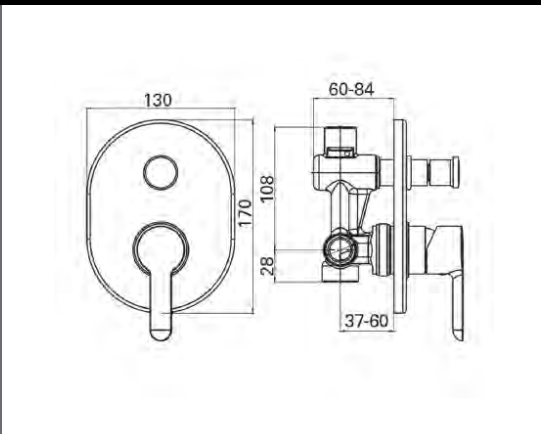

Tivoli Pella Diverter Mixer   Technical Drawings   Specifications

Tivoli Pella Diverter Mixer

Made in Italy.
15 year warranty.