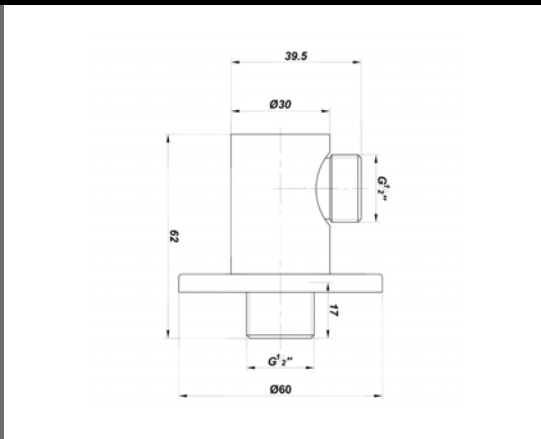

Tivoli Round Chrome Wall Outlet   Technical Drawings   Specifications

Tivoli Round Chrome Wall Outlet
Wall outlet with male connection 15mm.