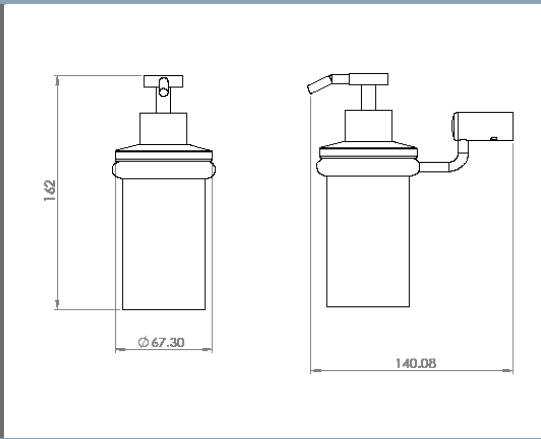

Heritage Liquid Soap Dispenser   Technical Drawings   Specifications

Heritage Liquid Soap Dispenser

Collection: Heritage
Colour: Chrome
Finish: Polished
Made From: Brass
Spaces: Bathroom
Guarantee: 25 years