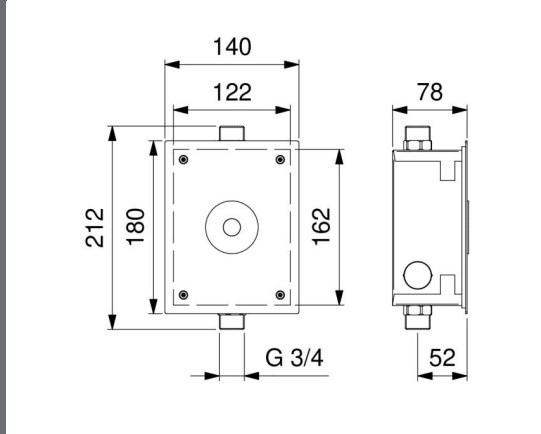

Idral Concealed W/Mount Wc Flush Valve Infrared   **Technical Drawings**   **Specifications**

Idral Concealed W/Mount Wc Flush Valve Infrared

Made in Italy.
10 year warranty.

Mains operated