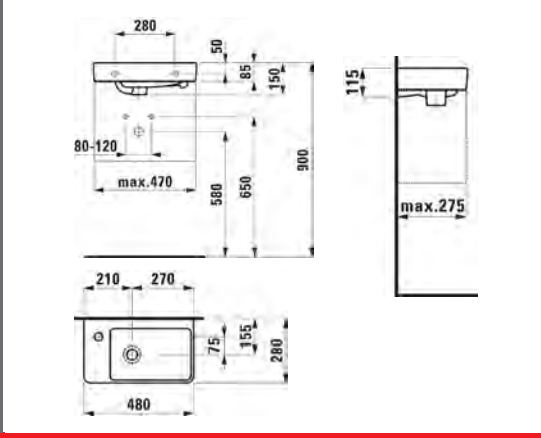

Laufen Pro S White Wall Hung Basin   Technical Drawings   Specifications

Laufen Pro S White Wall Hung Basin

Size 480x280x145mm.

Pro S basin with left hand tap hole and overflow.

Wall hung basin.

Excludes mixer and basin fixations.