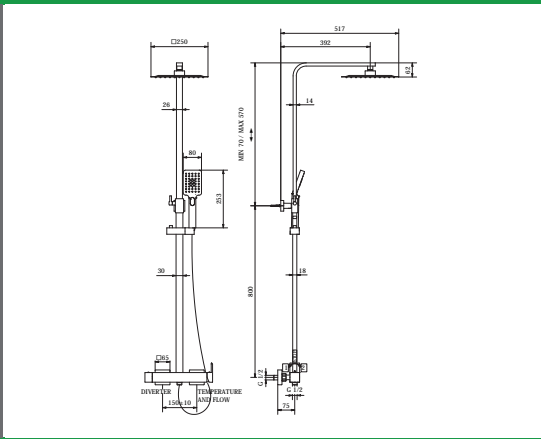

Technical Drawings

Specifications

Tivoli Pavia Square Exposed Shower Column Chrome

Colour: Chrome
Made From: Chrome Plated Brass
Spaces: Bathroom
Style: Modern