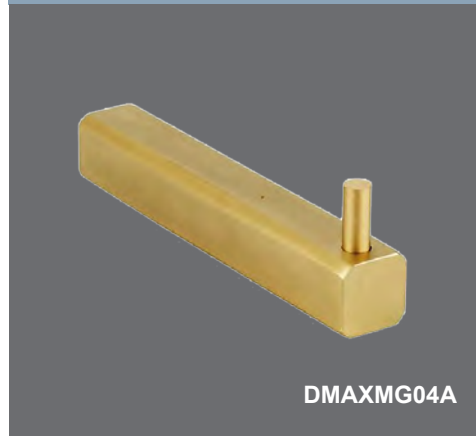

AXIOS MATT GOLD

Axios Matt Gold Spare Toilet Paper Holder 20 x 117 x 39mm   **Technical Drawings**   **Specifications**

Axios Matt Gold Spare Toilet Paper Holder 20 x 117 x 39mm

Collection: Alpha
Colour: Chrome
Finish: Polished
Made From: Chrome Plated Brass
Spaces: Bathroom
Guarantee: 25 years