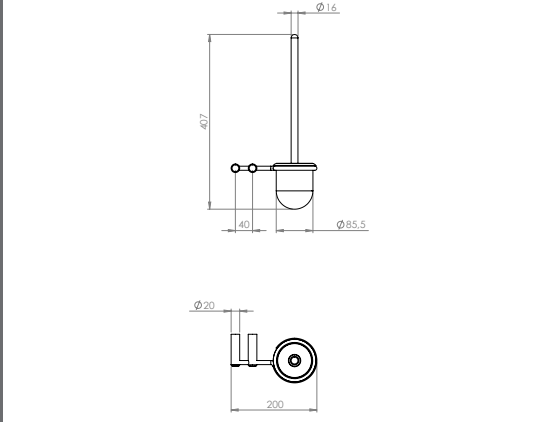

Omega Matt Black Toilet Brush Set   Technical Drawings   Specifications

Omega Matt Black Toilet Brush Set

Collection: Omega Black
Colour: Black
Finish: Matt
Made From: Brass
Spaces: Bathroom
Guarantee: 25 years