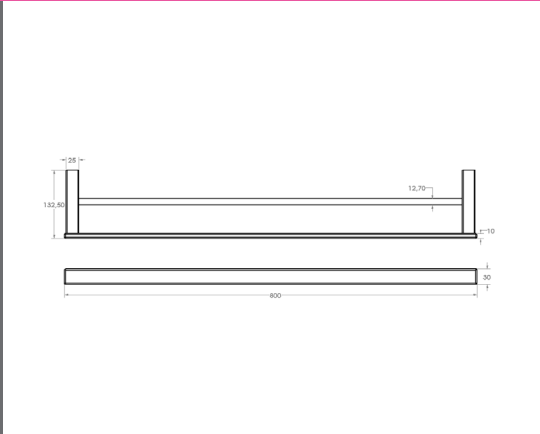

Semplice Alessia Polished Double Towel Rail 800mm   **Technical Drawings**   **Specifications**

Semplice Alessia Polished Double Towel Rail 800mm

Collection: Alessia
Colour: Chrome
Finish: Polished
Made From: Stainless Steel
Spaces: Bathroom
Guarantee: 10 years