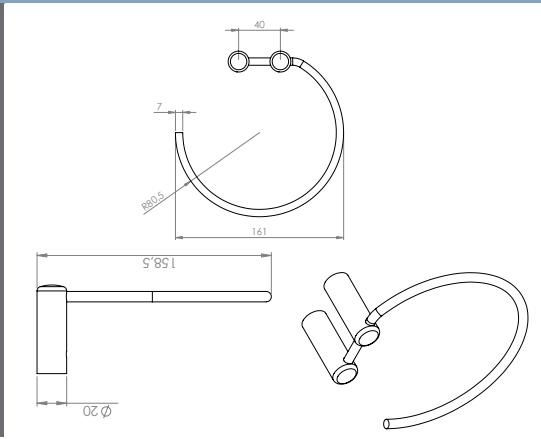

Omega Matt Black Hand Towel Ring   Technical Drawings   Specifications

Omega Matt Black Hand Towel Ring

Collection: Omega Black
Colour: Black
Finish: Matt
Made From: Brass
Spaces: Bathroom
Guarantee: 25 years