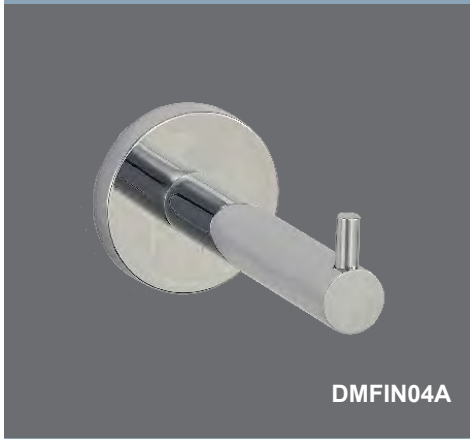

Finesse Spare Toilet Paper Holder   **Technical Drawings**   **Specifications**

Finesse Spare Toilet Paper Holder

Collection: Finesse
Colour: Chrome
Finish: Polished
Made From: Brass
Spaces: Bathroom
Guarantee: 25 years