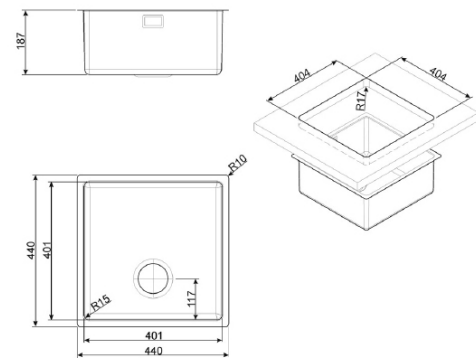

Mira Undermount
Undermount.
440 x 440mm.
Waste pipes included.

Alba Undermount / Double Bowl   Technical Drawings   Specifications