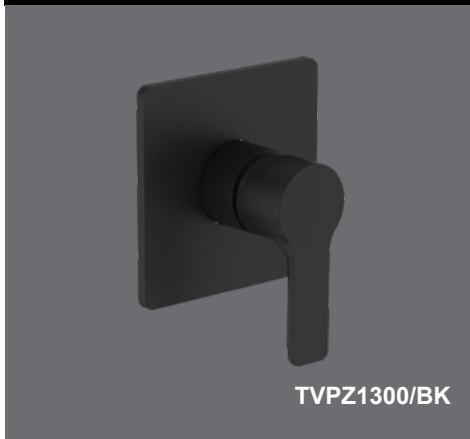

Tivoli Prato Matt Black Shower Mixer   **Technical Drawings**   **Specifications**

Tivoli Prato Matt Black Shower Mixer

Collection: Potenza
Colour: Black
Made From: Powder Coated Brass
Spaces: Bathroom
Style: Modern, Urban

Made in Italy.
15 year warranty.