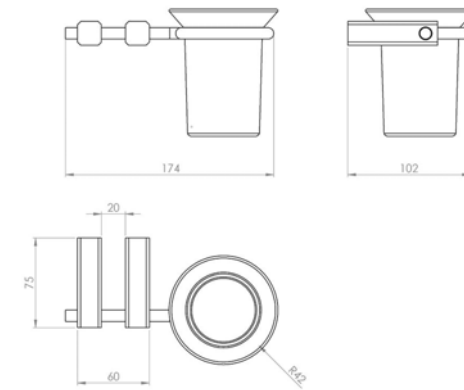

Axios Matt Gold Toothbrush & Tumbler Holder 178 x 116 x 106mm

Collection: Axios
Colour: Gold
Finish: Matt
Size: 157 x 60 x 134mm
Made From: Brass
Spaces: Bathroom
Style: Classic, Natural, Modern, Urban
Guarantee: 25 years

Axios Matt Gold Double Towel Rail 750mm   **Technical Drawings**   **Specifications**