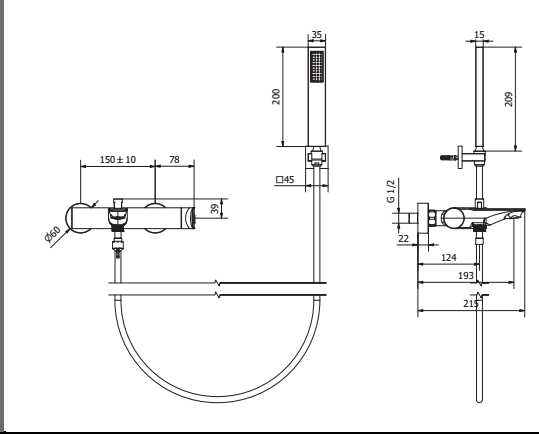

Tivoli Cavallino Dark Mirror Wall Type Bath Mixer   **Technical Drawings**   **Specifications**

Tivoli Cavallino Dark Mirror Wall Type Bath Mixer

Collection: Cavallino
Colour: Black
Made From: Electroplated Black Chrome
Spaces: Bathroom
Style: Classic, Modern

Made in Italy.
15 year warranty.