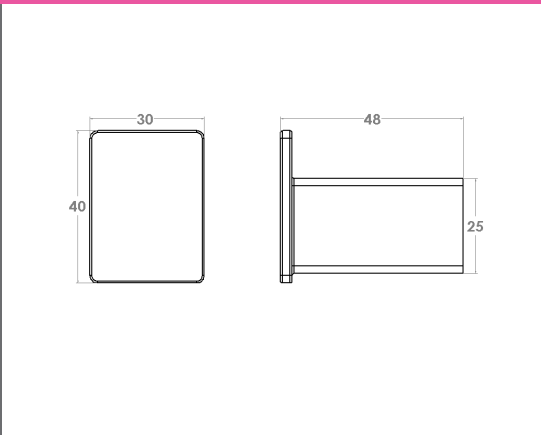

Semplice Alessia Polished Single Robe Hook   Technical Drawings   Specifications

Semplice Alessia Polished Single Robe Hook

Collection: Alessia
Colour: Chrome
Finish: Polished
Made From: Stainless Steel
Spaces: Bathroom
Guarantee: 10 years