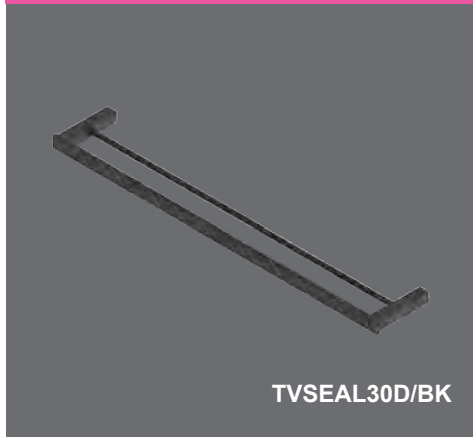

Semplice Alessia Black Double Towel Rail 800mm   **Technical Drawings**   **Specifications**

Semplice Alessia Black Double Towel Rail 800mm

Collection: Alessia
Colour: Black
Finish: Matt
Made From: Stainless Steel
Spaces: Bathroom
Guarantee: 10 years