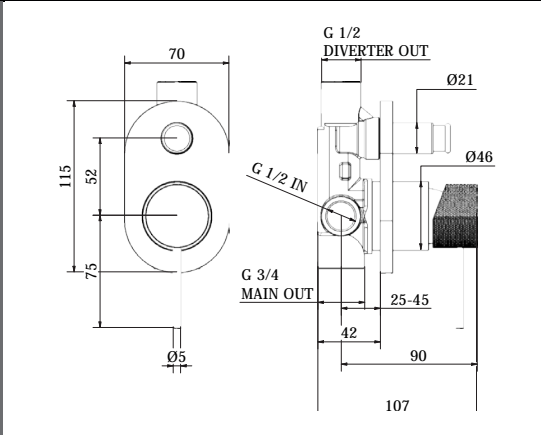

Verona Matt Gold Tall Diverter Mixer MG   Technical Drawings   Specifications

Verona Matt Gold Tall Diverter Mixer MG

Collection: Verona
Colour: Gold
Made From: Brass
Spaces: Bathroom
Style: Modern, Urban

Made in Italy.
15 year warranty.