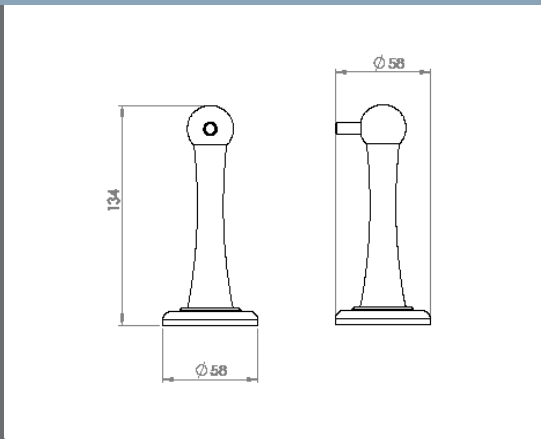

Heritage Spare Toilet Paper Holder   **Technical Drawings**   **Specifications**

Heritage Spare Toilet Paper Holder

Collection: Heritage
Colour: Chrome
Finish: Polished
Made From: Brass
Spaces: Bathroom
Guarantee: 25 years