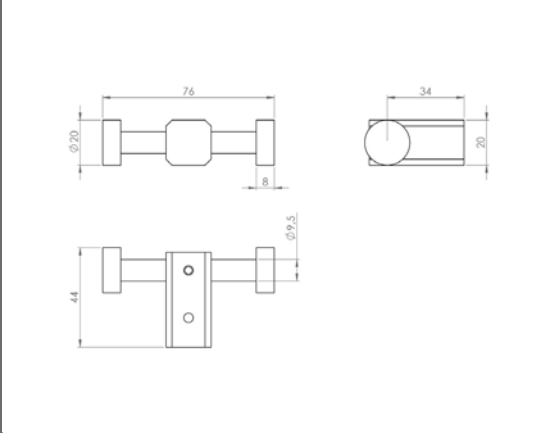

Axios Matt Gold Double Robe Hook 76 x 44 x 20mm   **Technical Drawings**   **Specifications**

Axios Matt Gold Double Robe Hook 76 x 44 x 20mm

Collection: Axios
Colour: Gold
Finish: Matt
Size: 76 x 44 x 20mm
Made From: Brass
Spaces: Bathroom
Style: Classic, Natural, Modern, Urban
Guarantee: 25 years