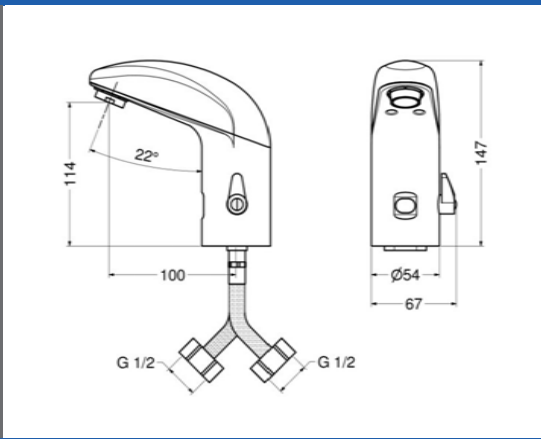

Idral Infrared Sensor Electronic Basin Mixer   **Technical Drawings**   **Specifications**

Idral Infrared Sensor Electronic Basin Mixer

Made in Italy.
10 year warranty.