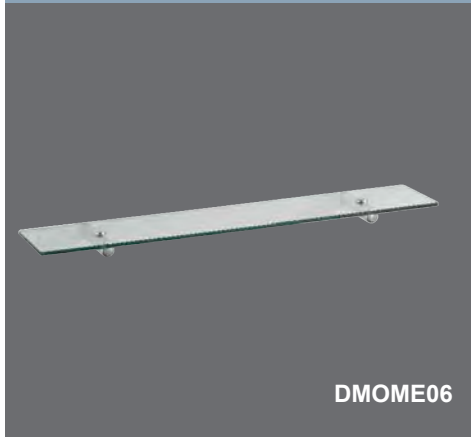

Omega Glass Shelf   **Technical Drawings**   **Specifications**

Omega Glass Shelf

Collection Omega
Colour Chrome
Finish Polished
Made From Brass
Spaces Bathroom
Guarantee 25 years
Returns Free exchange or return within 6 months (excludes collection fee)