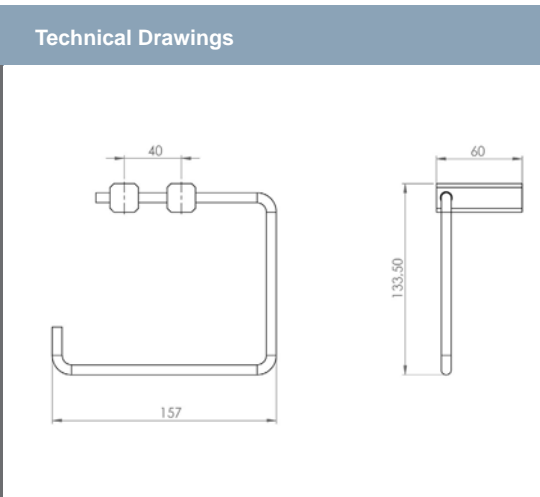

# AXIOS DARK MIRROR

**Axios Dark Mirror Towel Ring**  
157 x 60 x 134mm

**Specifications**

**Axios Dark Mirror Towel Ring**  
157 x 60 x 134mm

Collection: Axios  
 Colour: Black  
 Finish: Gloss  
 Made From: Brass  
 Spaces: Bathroom  
 Style: Classic, Modern  
 Guarantee: 25 years