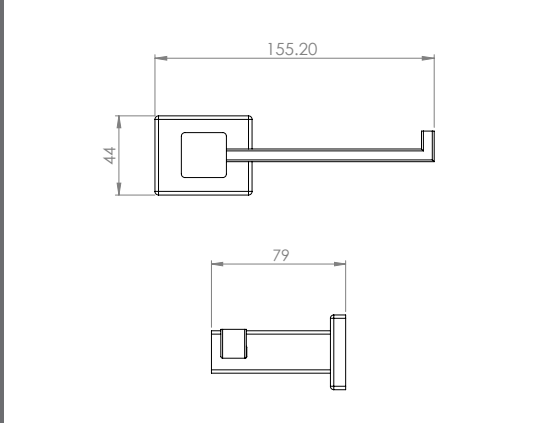

Aston Stainless Steel Toilet Paper Holder Black   **Technical Drawings**   **Specifications**

Aston Stainless Steel Toilet Paper Holder Black

Collection: Aston
Colour: Chrome
Finish: Polished
Made From: 304 Stainless Steel
Spaces: Bathroom
Guarantee: 25 years