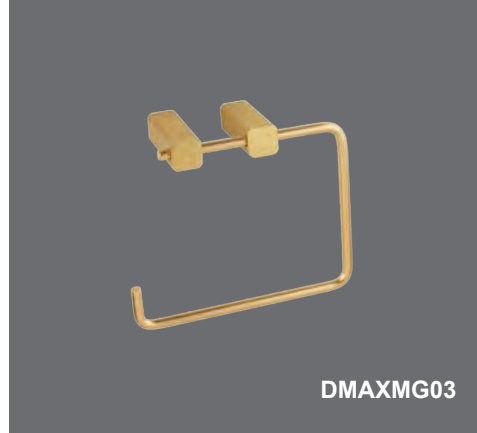

AXIOS MATT GOLD

Axios Matt Gold Towel Ring 157 x 60 x 134mm   **Technical Drawings**   **Specifications**

Axios Matt Gold Towel Ring 157 x 60 x 134mm

Collection: Axios
Colour: Gold
Finish: Matt
Size: 157 x 60 x 134mm
Made From: Brass
Spaces: Bathroom
Style: Classic, Natural, Modern, Urban
Guarantee: 25 years