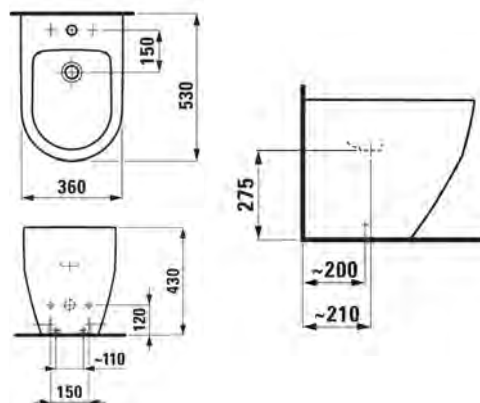

### Laufen Pro A White Floor Standing Bidet

Floorstanding bidet LAUFEN PRO, sanitary ceramic EN 35, dimensions 360 x 530 x 430 mm 1 centre tap hole back to wall, concealed fixation Special feature: overflow channel glazed, vacuum checked Further options: Surface refinement LCC (only white)