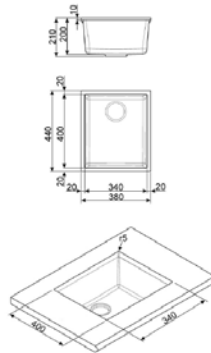

Mira Composite Granite Undermount Bowl

Black composite set.
Waste pipes included.
380 x 440mm.
Available in white.

Mira Double Bowl RH Drain   Technical Drawings   Specifications