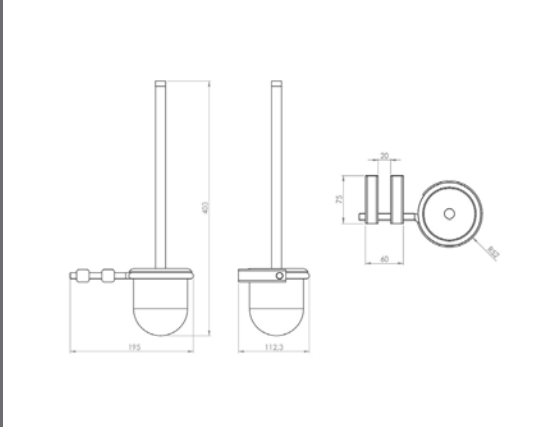

Axios Matt Gold Toilet Brush Set 195 x 22 x 403mm   **Technical Drawings**   **Specifications**

Axios Matt Gold Toilet Brush Set 195 x 22 x 403mm

Collection: Alpha
Colour: Chrome
Finish: Polished
Made From: Chrome Plated Brass
Spaces: Bathroom
Guarantee: 25 years
Size: 750mm length.