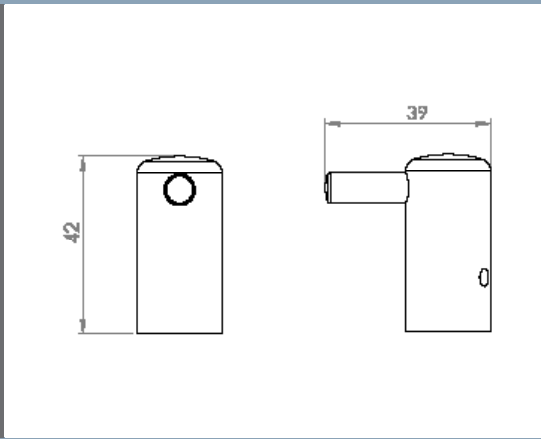

OMEGA MATT BLACK

Omega Matt Black Single Robe Hook   Technical Drawings   Specifications

Omega Matt Black Single Robe Hook

Collection: Omega Black
Colour: Black
Finish: Matt
Made From: Brass
Spaces: Bathroom
Guarantee: 25 years