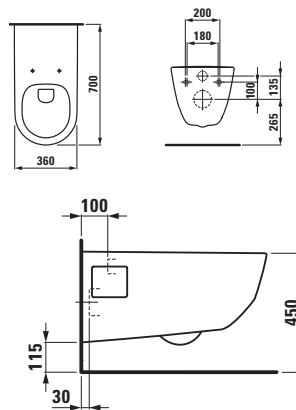

Laufen Pro Liberty White Wall Hung Toilet

Wallhung WC rimless, washdown LAUFEN PRO LIBERTY, sanitary ceramic, for concealed cistern EN 977, EN 33, 6/3-l-flush, dimensions 360 x 700 x 335 mm

concealed trap, with lateral niches Special feature: rimless, concealed surfaces directing water are fully glazed throughout, vacuum checked