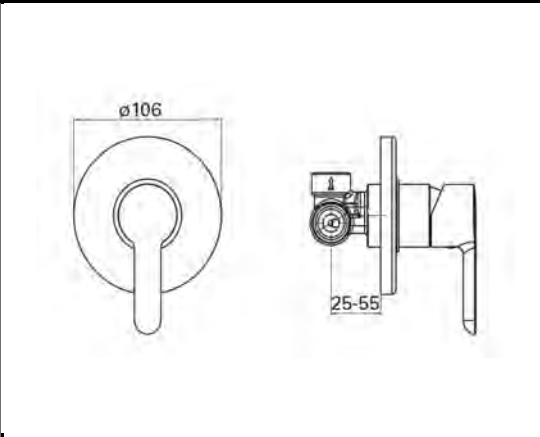

Tivoli Pella Bath or Shower Mixer	Technical Drawings	Specifications

Tivoli Pella Bath or Shower Mixer

Mixer including concealed part.

Made in Italy.
15 year warranty.