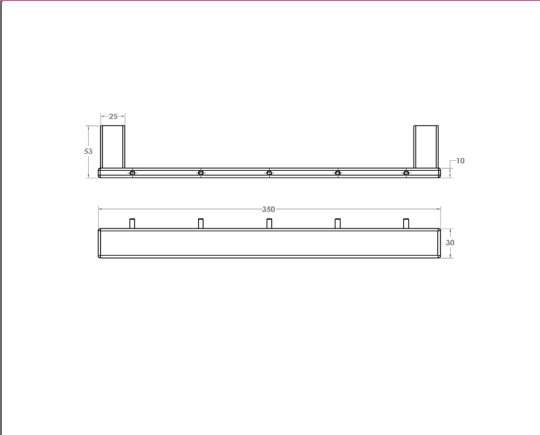

Semplice Alessia Polished Hook Rail   Technical Drawings   Specifications

Semplice Alessia Polished Hook Rail

Collection: Alessia
Colour: Chrome
Finish: Polished
Made From: Stainless Steel
Spaces: Bathroom
Guarantee: 10 years