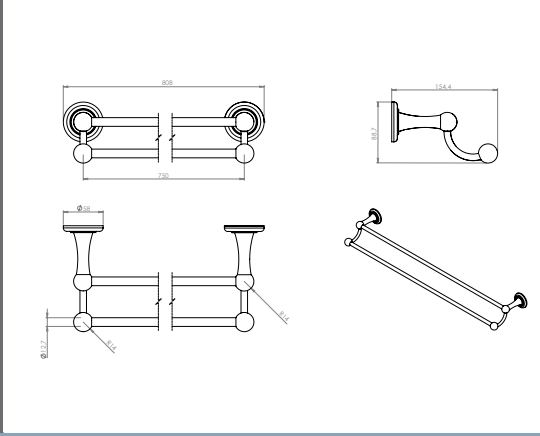

Heritage Double Towel Rail	Technical Drawings	Specifications

Heritage Double Towel Rail

Collection: Heritage
Colour: Chrome
Finish: Polished
Made From: Brass
Spaces: Bathroom
Guarantee: 25 years