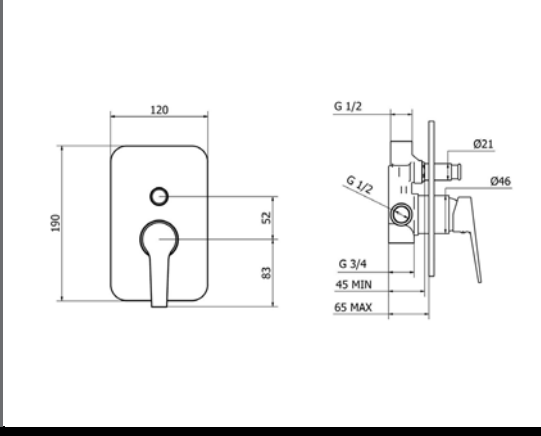

Tivoli Brio Chrome Bath Or Shower Diverter Mixer Including Concealed Part   Technical Drawings   Specifications

Tivoli Brio Chrome Bath Or Shower Diverter Mixer Including Concealed Part

Collection: Brio
Colour: Chrome
Made From: Chrome Plated Brass
Spaces: Bathroom
Style: Natural, Modern, Urban

Made in Italy.
15 year warranty.