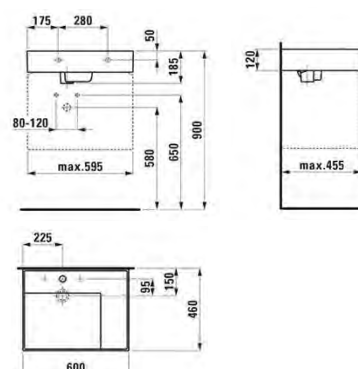

Laufen Kartell White Basin

600 x 460 x 185mm

Available in left hand and right hand

Available with or without a tap hole.