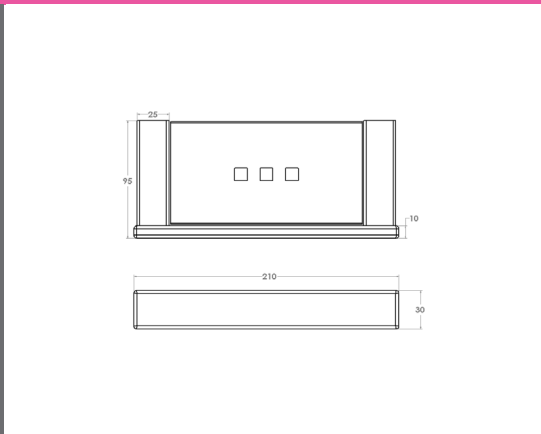

Semplice Alessia Polished Soap Dish Black   Technical Drawings   Specifications

Semplice Alessia Polished Soap Dish Black

Collection: Alessia
Colour: Chrome
Finish: Polished
Made From: Stainless Steel
Spaces: Bathroom
Guarantee: 10 years