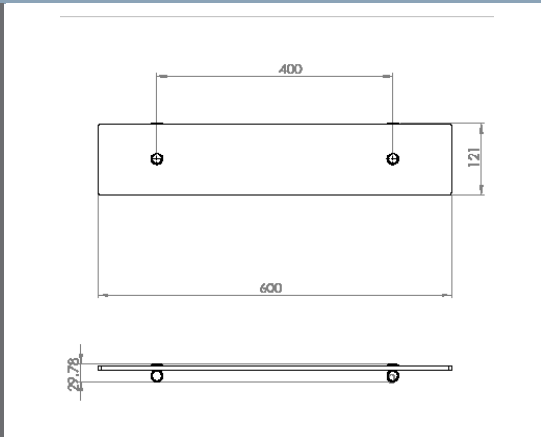

Omega Glass Shelf   **Technical Drawings**   **Specifications**

Omega Glass Shelf

Collection Omega
Colour Chrome
Finish Polished
Made From Brass
Spaces Bathroom
Guarantee 25 years
Returns Free exchange or return within 6 months (excludes collection fee)