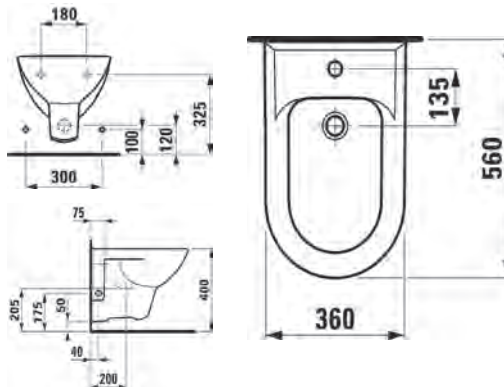

Laufen Pro B White Wall Hung Bidet

Excludes brackets.
SKMBR001.

Laufen Kompas Washbasin 560 x 420

Technical Drawings

Specifications