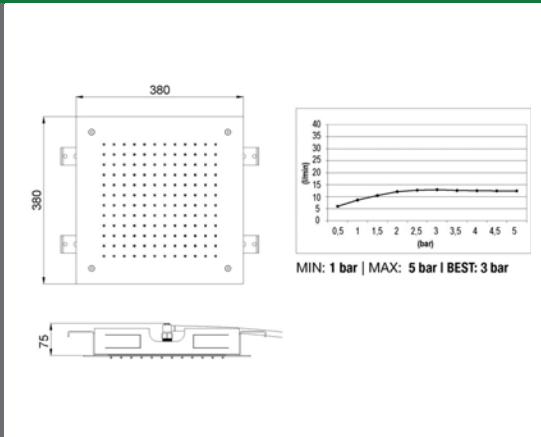

SHOWER HEADS

Almar Square Stainless Steel Ceiling Shower Head 380 x 380mm   **Technical Drawings**   **Specifications**

Almar Square Stainless Steel Ceiling Shower Head 380 x 380mm

Colour: Chrome
Made From: Stainless Steel
Spaces: Bathroom
Style: Modern, Urban