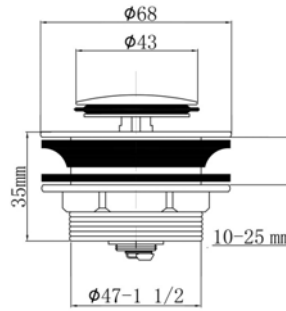

Pop-Up Bath Waste

Waste for bath installations.

Also available in brushed bronze TVAC1038/BB.