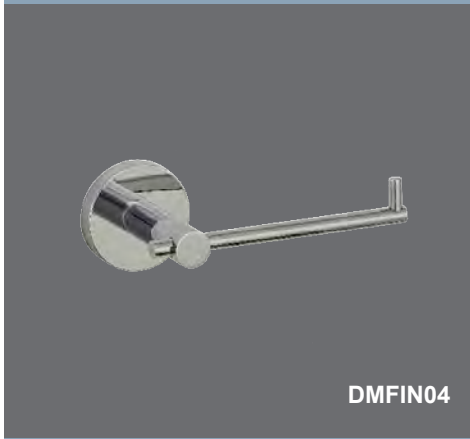

Finesse Toilet Paper Holder   **Technical Drawings**   **Specifications**

Finesse Toilet Paper Holder

Collection: Finesse
Colour: Chrome
Finish: Polished
Made From: Brass
Spaces: Bathroom
Guarantee: 25 years