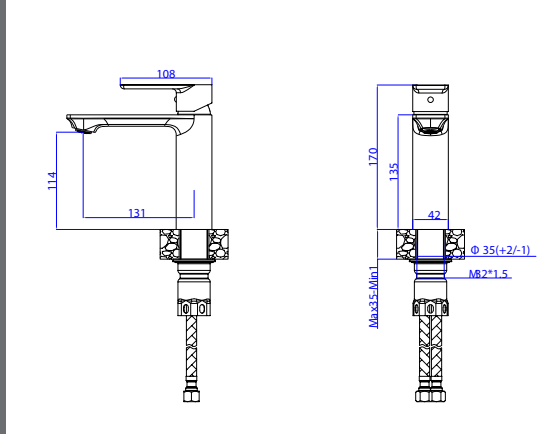

Divina Ferrara Stainless Steel Basin Mixer   **Technical Drawings**   **Specifications**

Divina Ferrara Stainless Steel Basin Mixer

Collection: Ferrara
Colour: Chrome
Made From: Grade 304 Stainless Steel
Spaces: Bathroom
Style: Classic, Modern

Made in Italy.
15 year warranty.