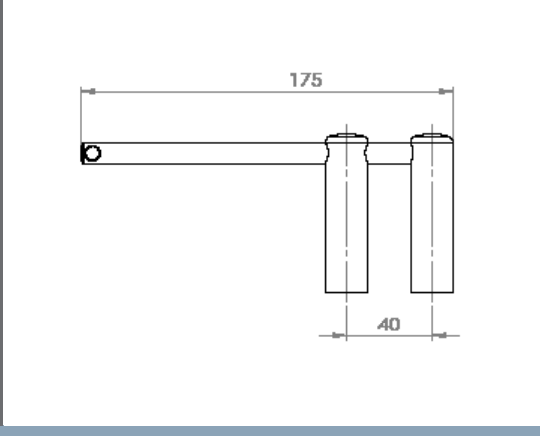

Omega Matt Black Toilet Paper Holder   Technical Drawings   Specifications

Omega Matt Black Toilet Paper Holder

Collection: Omega Black
Colour: Black
Finish: Matt
Made From: Brass
Spaces: Bathroom
Guarantee: 25 years