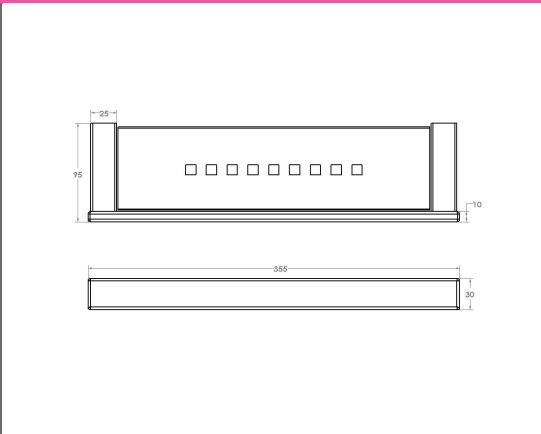

Semplice Alessia Stainless Steel Shower Soap Holder   Technical Drawings   Specifications

Semplice Alessia Stainless Steel Shower Soap Holder

Collection: Alessia
Colour: Chrome
Finish: Polished
Made From: Stainless Steel
Spaces: Bathroom
Guarantee: 10 years