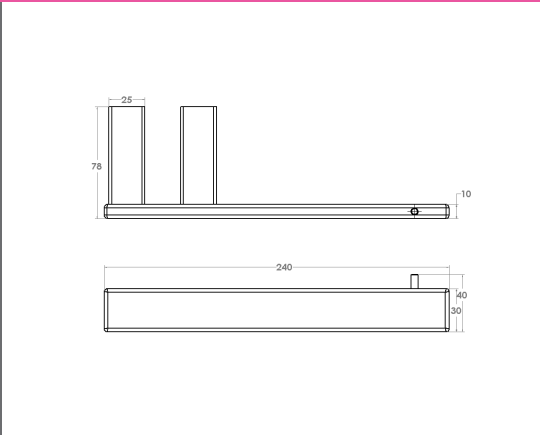

**Semplice Alessia Polished Towel Ring**

Collection: Alessia  
 Colour: Chrome  
 Finish: Polished  
 Made From: Stainless Steel  
 Spaces: Bathroom  
 Guarantee: 10 years

Semplice Alessia Polished Spare Toilet Paper Holder      Technical Drawings      Specifications