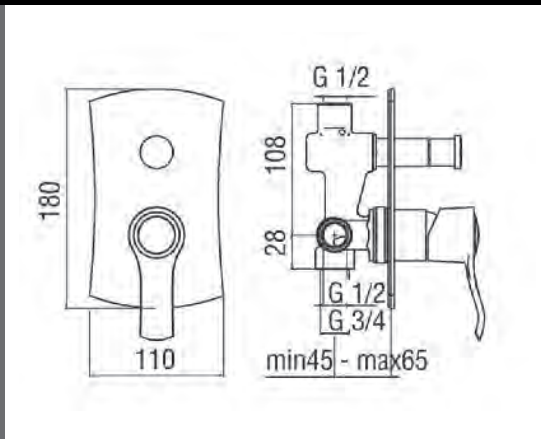

Nobili Sofi Diverter Mixer   Technical Drawings   Specifications

Nobili Sofi Diverter Mixer
Mixer including concealed part.
Made in Italy.
15 year warranty.