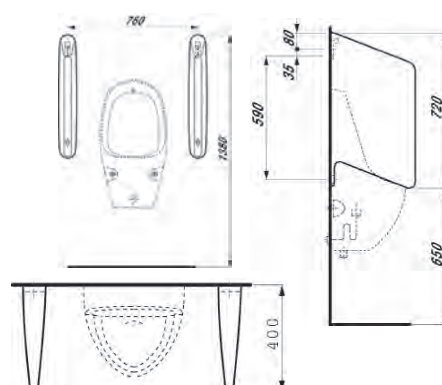

Laufen Rion White urinal Divider

Technical Drawings

Specifications

Laufen Rion White urinal Divider