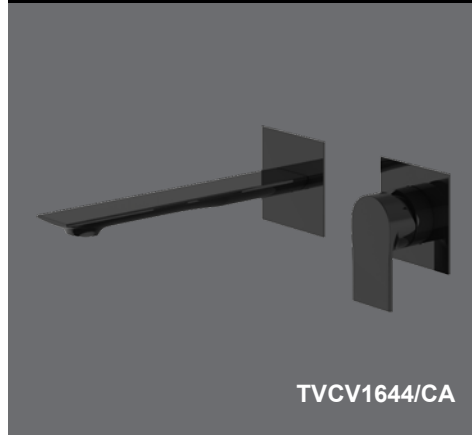

Tivoli Cavallino Dark Mirror Wall Type Basin Mixer & Pop Up   **Technical Drawings**   **Specifications**

Tivoli Cavallino Dark Mirror Wall Type Basin Mixer & Pop Up

Collection: Cavallino
Colour: Black
Made From: Electroplated Black Chrome
Spaces: Bathroom
Style: Classic, Modern

Made in Italy.
15 year warranty.