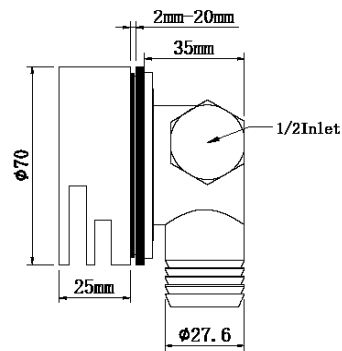

Technical Drawings

Specifications

Round Nikki Bath Spout

Made in Italy.
15 year warranty.