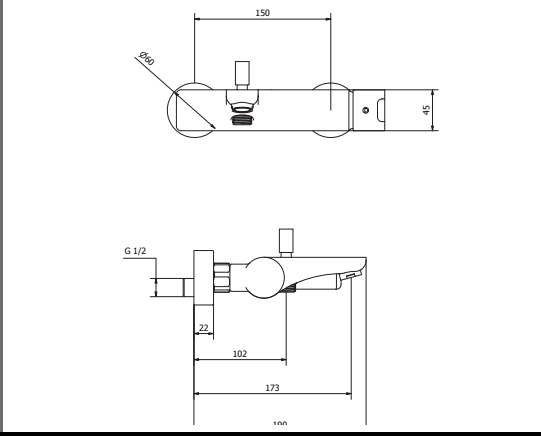

Tivoli Potenza Matt Black Wall Mounted Bath Mixer Including Hand Shower   **Technical Drawings**   **Specifications**

Tivoli Potenza Matt Black Diverter Mixer Including Concealed Part

Collection: Potenza
Colour: Black
Made From: Powder Coated Brass
Spaces: Bathroom
Style: Modern, Urban

Made in Italy.
15 year warranty.