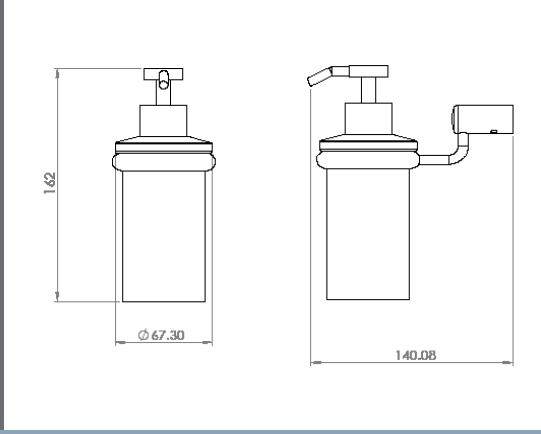

Finesse Liquid Soap Dispenser   **Technical Drawings**   **Specifications**

Finesse Liquid Soap Dispenser

Collection: Finesse
Colour: Chrome
Finish: Polished
Made From: Brass
Spaces: Bathroom
Guarantee: 25 years