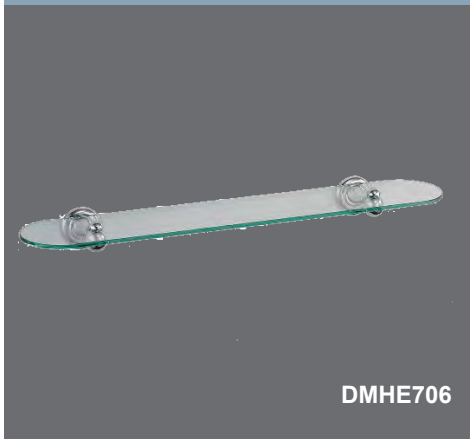

Heritage Glass Shelf   Technical Drawings   Specifications

Heritage Glass Shelf

Collection: Heritage
Colour: Chrome
Finish: Polished
Made From: Brass
Spaces: Bathroom
Guarantee: 25 years