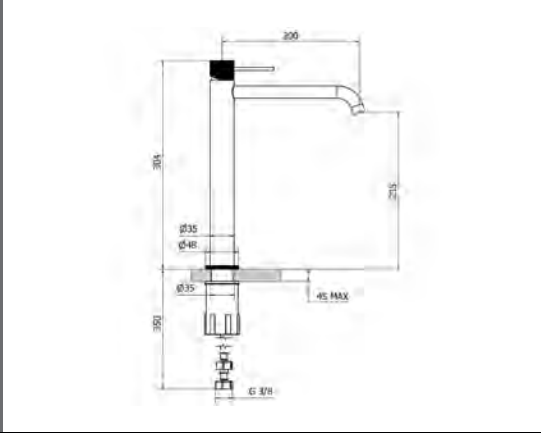

Verona Matt Gold Tall Basin Mixer With Pop Up Waste   **Technical Drawings**   **Specifications**

Verona Matt Gold Wall Type Bath Mixer & Hand Shower

Collection: Verona
Colour: Gold
Made From: Brass
Spaces: Bathroom
Style: Modern, Urban

Made in Italy.
15 year warranty.