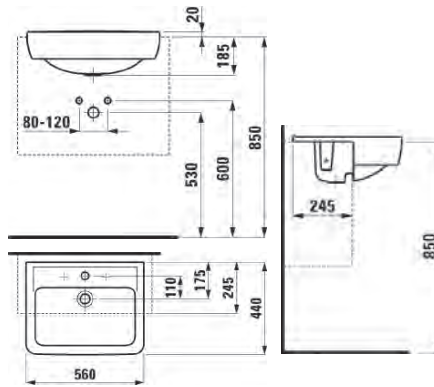

Basin with a tap hole
560x440x185mm.

Excluding mixer.