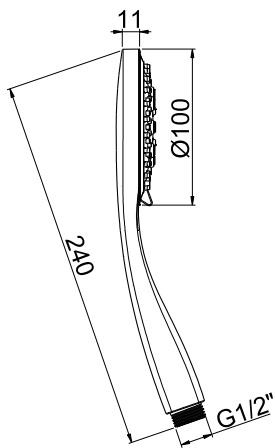

Product Type: **Hand Showers**
 Product Code: **E082051**
 Product Name: **Emotion MultiJet**

Description: Doccia
Hand Shower

Dimensions: erogatore Ø 110mm
 Material: ABS

Note: *doccia multigetto, meccanismo di deviazione interno alla doccia
 Notes: *multijet hand shower, diverter mechanism inside the shower

Painted

Matt Black
MB

Matt White
WM

DIMENSIONS

FLOWRATE

PRODUCT CARE

To avoid damages to the purchased equipment, please observe the following recommendations for use:

- Clean the plumbing before connecting the device.
- Periodically clean the water blade to avoid any limestone deposits that could compromise the good functioning.