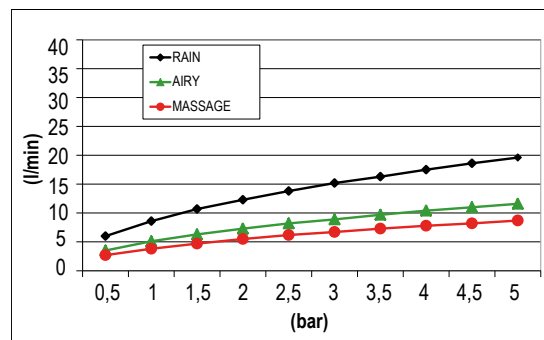

Product Type: **Hand Showers**
Product Code: **E082051**
Product Name: **Emotion MultiJet**

Description: Doccia
Hand Shower

Dimensions: erogatore Ø 110mm
Material: ABS

Note: *doccia multigetto, meccanismo di deviazione interno alla doccia
Notes: *multijet hand shower, diverter mechanism inside the shower

Functions:

1 Way*

Rain Air

Air Power

Massage

Finishes:

Chrome
CR

Nichel Brushed
BS

Painted

Matt Black
MB

Matt White
WM

DIMENSIONS

FLOWRATE