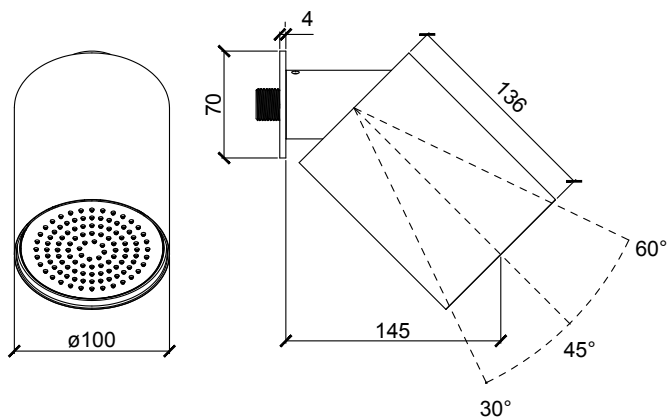

Product Type: **Beam Collection**
 Product Code: **E044287**
 Product Name: **Beam Monojet wall version**

Description: Soffione a braccio
Arm Head Shower

Dimensions: 100x136 mm
 Material: Ottone | Brass

Notes: versione monogetto con getto **Velvet Rain** | *monojet version with Velvet Rain jet*
 il prodotto è venduto con in dotazione rosone tondo Ø 70 mm e quadro L 70 mm |
the product is sold with round rosette Ø 70 mm and square rosette L 70 mm
 disponibile anche versione in acciaio 316 (capitolo 316 per dettagli) | *available 316 stainless steel version (316 section for details)*

DIMENSIONS

FLOWRATE

MIN: 1 bar | MAX: 5 bar | BEST: 3 bar

PRODUCT CARE

To avoid damages to the purchased equipment, please observe the following recommendations for use:

- Clean the plumbing before connecting the device.
- Periodically clean the water blade to avoid any limestone deposits that could compromise the good functioning.