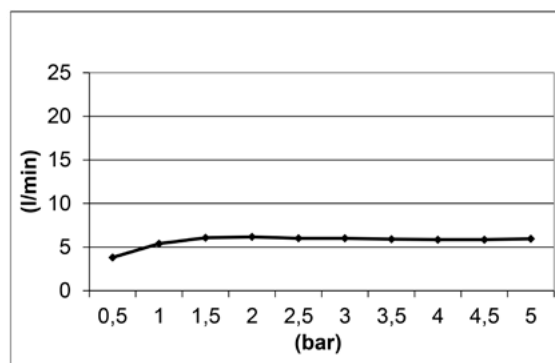

Notes: versione monogetto con getto **Velvet Rain** | *monojet version with Velvet Rain jet*
 il prodotto è venduto con in dotazione rosone tondo Ø 70 mm e quadro L 70 mm |
the product is sold with round rosette Ø 70 mm and square rosette L 70 mm
 disponibile anche versione in acciaio 316 (capitolo 316 per dettagli) | *available 316 stainless steel version (316 section for details)*

DIMENSIONS

FLOWRATE

MIN: 1 bar | MAX: 5 bar | BEST: 3 bar

PRODUCT CARE

To avoid damages to the purchased equipment, please observe the following recommendations for use:

- Clean the plumbing before connecting the device.
- Periodically clean the water blade to avoid any limestone deposits that could compromise the good functioning.