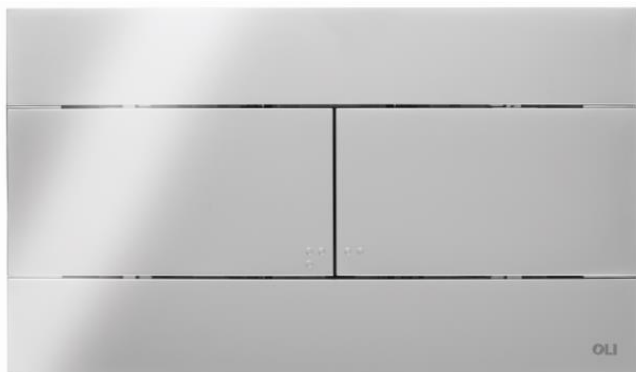

Technical Sheet

SLIM

Product Identification

659041	SLIM White
659044	SLIM Polished chrome
659046	SLIM Matt chrome
154962	SLIM Gold plated
057141	SLIM Inox

Definition and Application

- Mechanic control plate for OLI in-wall cisterns with Braille sinaletic

Technical Features

- Dual flush with Braille sinaletic
- ABS control plate
- Actuation force <20N
- Dimensions: 255 X 150 mm
- Soft Touch finishing available
- Inox finishing available
- 6,5mm thickness