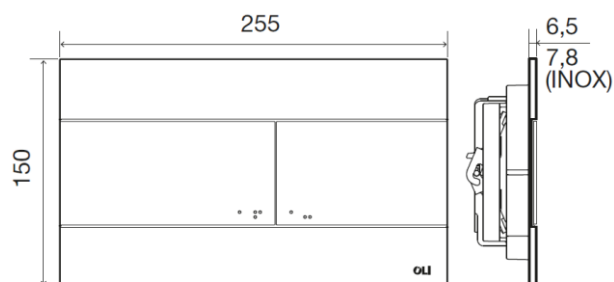

Technical Sheet

SLIM

Product Identification

659041	SLIM White
659044	SLIM Polished chrome
659046	SLIM Matt chrome
154962	SLIM Gold plated
057141	SLIM Inox

Definition and Application

- Mechanic control plate for OLI in-wall cisterns with Braille sinaletic

Technical Features

- Dual flush with Braille sinaletic
- ABS control plate
- Actuation force <20N
- Dimensions: 255 X 150 mm
- Soft Touch finishing available
- Inox finishing available
- 6,5mm thickness