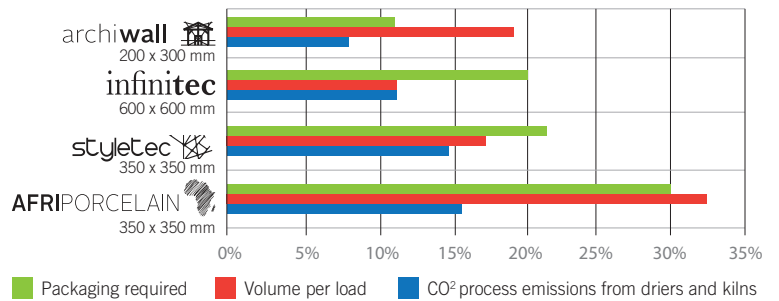

Consistent technical tolerances

Meets global standards

Constant innovation

Made to be EcoTec

EcoTec vs. Current

% Less

EcoTec vs. Imported Polished Porcelain

% Less

100% recycling of water used in the production of tiles

Locally sourced materials

Affordable by design

Made with 10% fewer natural resources

Made using heat recycling

Made to be **thinner**