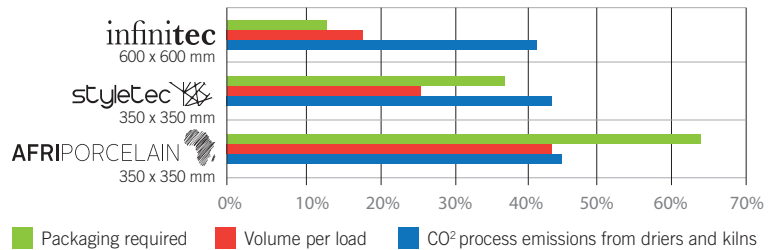

Consistent technical tolerances

Meets global standards

Constant innovation

Made to be EcoTec

EcoTec vs. Current

% Less

EcoTec vs. Imported Polished Porcelain

% Less

100% recycling of water used in the production of tiles

Locally sourced materials

Affordable by design

Made with 10% fewer natural resources

Made using heat recycling

Made to be **thinner**