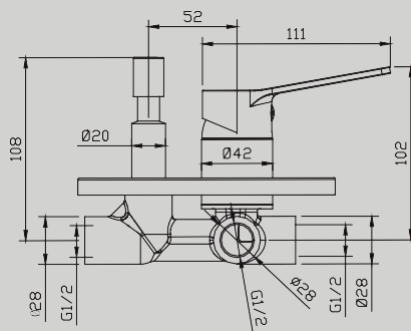

ANELIA BATH DIVERTER MIXER BLACK
TVAI9511/BK

DIV/NA

Divina Anelia Matt Black Tap Range belongs in this unique, contemporary aesthetic, and is all set to elevate South Africa's Urban bathrooms.

ITALTILE
COMMERCIAL

Contact Us:

GAUTENG - commercialgauteng@italtile.co.za KZN - commercialkzn@italtile.co.za
WESTERN CAPE - commercialcape@italtile.co.za NELSPRUIT - commercialnelmpu@italtile.co.za