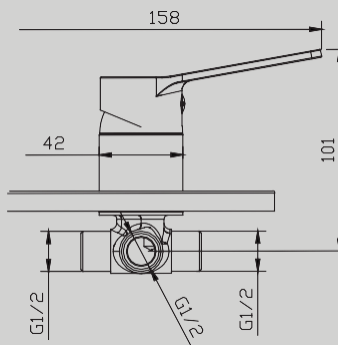

ANELIA BATH SHOWER MIXER BLACK
TVAI9500/BK