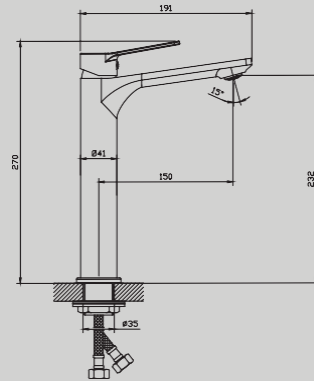

ANELIA TALL BASIN MIXER BLACK
TVAI9545/BK