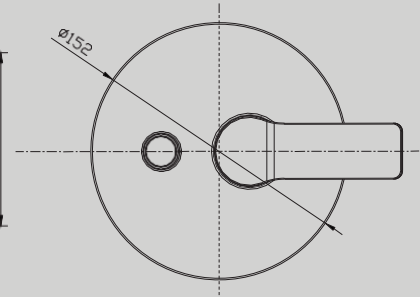

ANELIA BASIN MIXER BLACK
TVAI9540/BK

ANELIA TALL BASIN MIXER BLACK
TVAI9545/BK

ANELIA BATH SHOWER MIXER BLACK
TVAI9500/BK

ANELIA BATH DIVERTER MIXER BLACK
TVAI9511/BK

DIV/NA

Divina Anelia Matt Black Tap Range belongs in this unique, contemporary aesthetic, and is all set to elevate South Africa's Urban bathrooms.