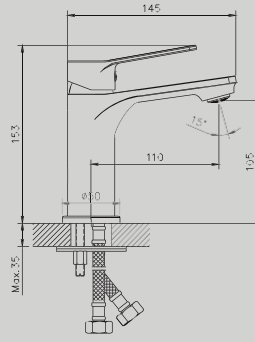

ANELIA BASIN MIXER BLACK
TVAI9540/BK