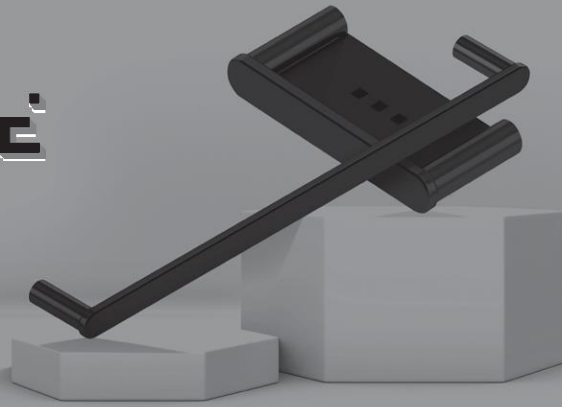

SEMPLICE

BEAUTIFULLY SIMPLE BATHROOMWARE

Chiar a black

10-YEAR
GUARANTEE

SIMPLE
SOPHISTICATED
TIMELESS

304 STAINLESS STEEL ACCESSORIES
POLISHED STAINLESS STEEL
PROUDLY **SOUTH AFRICAN**
SUPERIOR FIXATION

ITALTILE
COMMERCIAL

Contact Us:

GAUTENG - commercialgauteng@italtile.co.za **KZN** - commercialkzn@italtile.co.za
WESTERN CAPE - commercialcape@italtile.co.za **NELSPRUIT** - commercialnelmpu@italtile.co.za