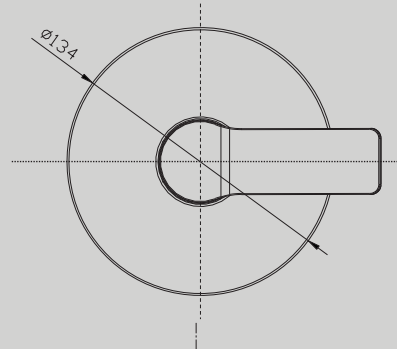

ANELIA BATH SHOWER MIXER BLACK
TVAI9500/BK