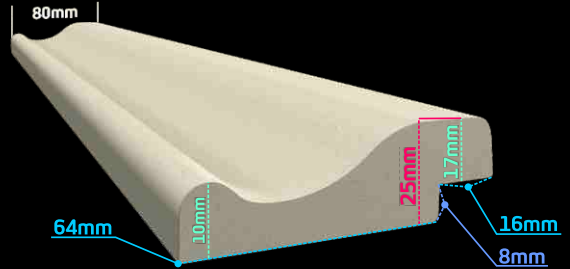

Ribbed Square LED
175mm - Any Length Max. 1000mm

*MEASUREMENTS ARE AN INDICATION ONLY

POOL & STAIR COPINGS

STEPEDGES

*MEASUREMENTS ARE AN INDICATION ONLY

STEPEDGES

Lincoln

45mm - Any Length Max. 1000mm

Smoothstep

55mm - Any Length Max. 1000mm

Twilight LED

50mm - Any Length Max. 1000mm

Chicago

80mm - Any Length Max. 1000mm

Prague

55mm - Any Length Max. 1000mm