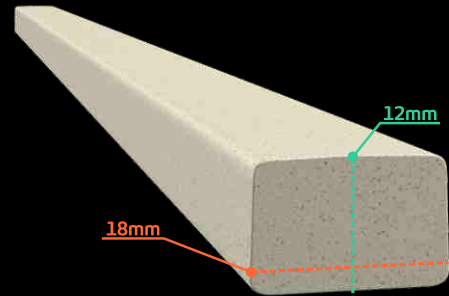

FINISHES

Solstice

16mm - Any Length Max. 800mm

Eclipse

18mm - Any Length Max. 600mm

2QR Small Pencil

12mm - Any Length Max. 1000mm

Square Pencil

14x14mm - Any Length Max. 1000mm

Naples

16mm - Any Length Max. 1000mm

3QR Large Pencil

19mm - Any Length Max. 1000mm

*MEASUREMENTS ARE AN INDICATION ONLY

AN EXPRESSION OF YOUR STYLE - **THAT'LL LAST FOR YEARS TO COME.**