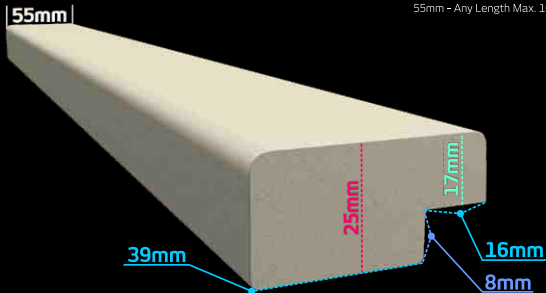

Ribbed Square LED
175mm - Any Length Max. 1000mm

*MEASUREMENTS ARE AN INDICATION ONLY

POOL & STAIR COPINGS

STEPEDGES

*MEASUREMENTS ARE AN INDICATION ONLY

STEPEDGES

Lincoln

45mm - Any Length Max. 1000mm

Smoothstep

55mm - Any Length Max. 1000mm

Twilight LED

50mm - Any Length Max. 1000mm

Chicago

80mm - Any Length Max. 1000mm

Prague

55mm - Any Length Max. 1000mm