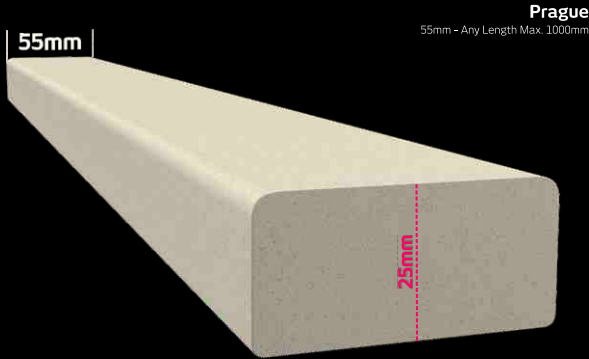

Smoothstep

55mm - Any Length Max. 1000mm

Twilight LED

50mm - Any Length Max. 1000mm

Chicago

80mm - Any Length Max. 1000mm

Prague

55mm - Any Length Max. 1000mm

Solo LED

59mm - Any Length Max. 1000mm

*MEASUREMENTS ARE AN INDICATION ONLY

FLATBACKS

*MEASUREMENTS ARE AN INDICATION ONLY

FLATBACKS

SKIRTINGS

*MEASUREMENTS ARE AN INDICATION ONLY