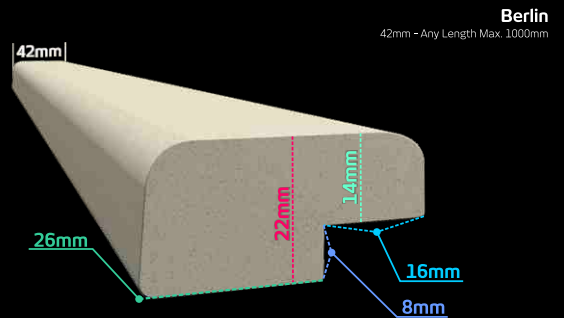

Ribbed Square LED
175mm - Any Length Max. 1000mm

*MEASUREMENTS ARE AN INDICATION ONLY

POOL & STAIR COPINGS

STEPEDGES

*MEASUREMENTS ARE AN INDICATION ONLY

STEPEDGES

Lincoln

45mm - Any Length Max. 1000mm

Smoothstep

55mm - Any Length Max. 1000mm

Twilight LED

50mm - Any Length Max. 1000mm

Chicago

80mm - Any Length Max. 1000mm

Prague

55mm - Any Length Max. 1000mm