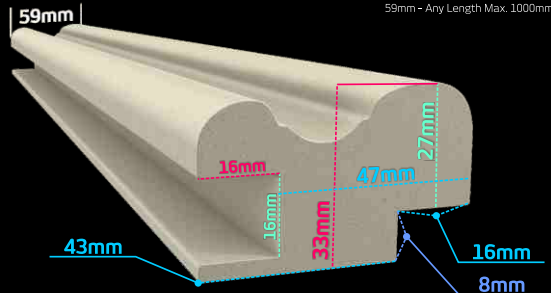

Ribbed Square LED
175mm - Any Length Max. 1000mm

*MEASUREMENTS ARE AN INDICATION ONLY

POOL & STAIR COPINGS

STEPEDGES

*MEASUREMENTS ARE AN INDICATION ONLY

STEPEDGES

Lincoln

45mm - Any Length Max. 1000mm

Smoothstep

55mm - Any Length Max. 1000mm

Twilight LED

50mm - Any Length Max. 1000mm

Chicago

80mm - Any Length Max. 1000mm

Prague

55mm - Any Length Max. 1000mm

Solo LED

59mm - Any Length Max. 1000mm

*MEASUREMENTS ARE AN INDICATION ONLY

FLATBACKS

*MEASUREMENTS ARE AN INDICATION ONLY

FLATBACKS

SKIRTINGS

*MEASUREMENTS ARE AN INDICATION ONLY