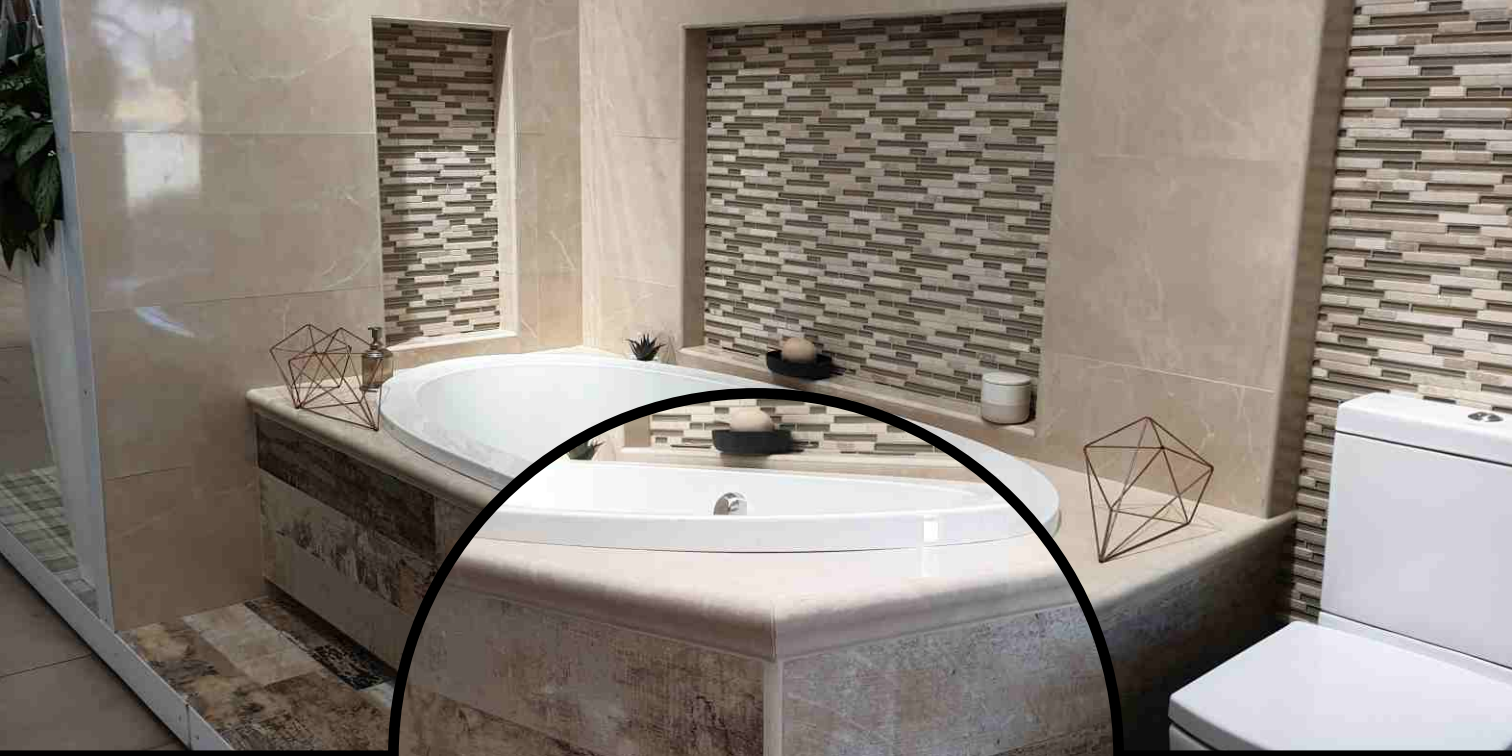

53mm - Any Length Max. 1000mm

TILS00639

Solo LED Stepedge

59mm - Any Length Max. 1000mm

| FLATBACKS

| FINISHES

TILS00080

Solstice