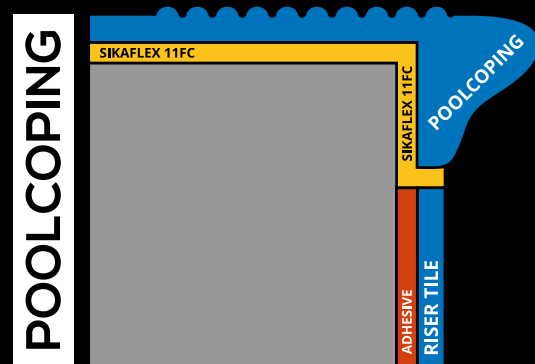

Our dynamic growth, designs and supreme quality of our products have ensured a proud place in major shopping centres and hotels as well as fine homes.

Installation / Sealant

SIKAFLEX 11FC MUST BE USED AS ADHESIVE AS WELL AS GROUT/EXPANSION JOINT ON ALL TORINO PRODUCTS.