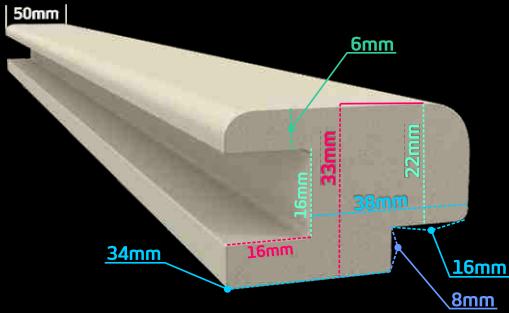

Oasis Ribbed Round
175mm - Any Length Max. 1000mm

Oasis Ribbed Square
175mm - Any Length Max. 1000mm

Oasis Flat Round
175mm - Any Length Max. 1000mm

Oasis Flat Square
175mm - Any Length Max. 1000mm

Ribbed Round LED
175mm - Any Length Max. 1000mm

Ribbed Square LED
175mm - Any Length Max. 1000mm

*MEASUREMENTS ARE AN INDICATION ONLY

POOL & STAIR COPINGS

STEPEDGES

*MEASUREMENTS ARE AN INDICATION ONLY

STEPEDGES

Lincoln

45mm - Any Length Max. 1000mm

Smoothstep

55mm - Any Length Max. 1000mm

Twilight LED

50mm - Any Length Max. 1000mm

Chicago

80mm - Any Length Max. 1000mm

Prague

55mm - Any Length Max. 1000mm