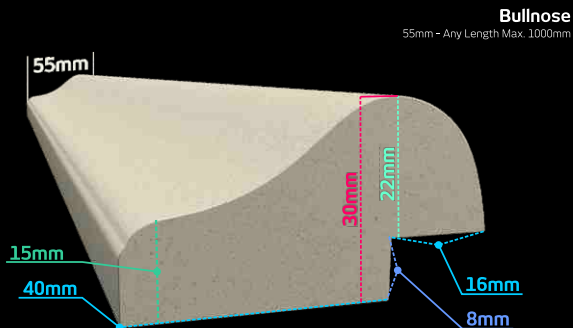

Oasis Ribbed Round
175mm - Any Length Max. 1000mm

Oasis Ribbed Square
175mm - Any Length Max. 1000mm

Oasis Flat Round
175mm - Any Length Max. 1000mm

Oasis Flat Square
175mm - Any Length Max. 1000mm

Ribbed Round LED
175mm - Any Length Max. 1000mm

Ribbed Square LED
175mm - Any Length Max. 1000mm

*MEASUREMENTS ARE AN INDICATION ONLY

POOL & STAIR COPINGS

STEPEDGES

*MEASUREMENTS ARE AN INDICATION ONLY

STEPEDGES

Lincoln

45mm - Any Length Max. 1000mm

Smoothstep

55mm - Any Length Max. 1000mm

Twilight LED

50mm - Any Length Max. 1000mm

Chicago

80mm - Any Length Max. 1000mm

Prague

55mm - Any Length Max. 1000mm