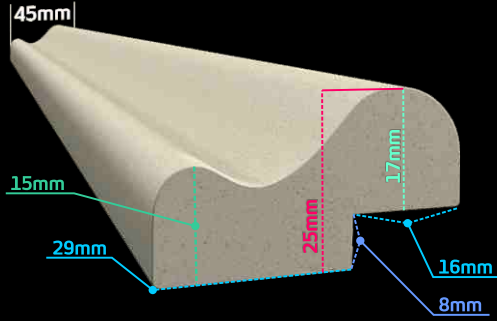

Oasis Ribbed Round
175mm - Any Length Max. 1000mm

Oasis Ribbed Square
175mm - Any Length Max. 1000mm

Oasis Flat Round
175mm - Any Length Max. 1000mm

Oasis Flat Square
175mm - Any Length Max. 1000mm

Ribbed Round LED
175mm - Any Length Max. 1000mm

Ribbed Square LED
175mm - Any Length Max. 1000mm

*MEASUREMENTS ARE AN INDICATION ONLY

POOL & STAIR COPINGS

STEPEDGES

*MEASUREMENTS ARE AN INDICATION ONLY

STEPEDGES

Lincoln

45mm - Any Length Max. 1000mm

Smoothstep

55mm - Any Length Max. 1000mm

Twilight LED

50mm - Any Length Max. 1000mm

Chicago

80mm - Any Length Max. 1000mm

Prague

55mm - Any Length Max. 1000mm