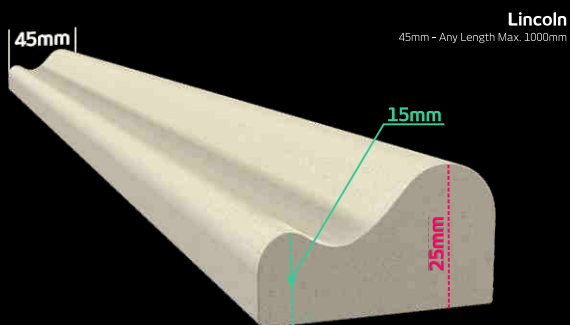

Smoothstep

55mm - Any Length Max. 1000mm

Twilight LED

50mm - Any Length Max. 1000mm

Chicago

80mm - Any Length Max. 1000mm

Prague

55mm - Any Length Max. 1000mm

Solo LED

59mm - Any Length Max. 1000mm

*MEASUREMENTS ARE AN INDICATION ONLY

FLATBACKS

*MEASUREMENTS ARE AN INDICATION ONLY

FLATBACKS

SKIRTINGS

*MEASUREMENTS ARE AN INDICATION ONLY