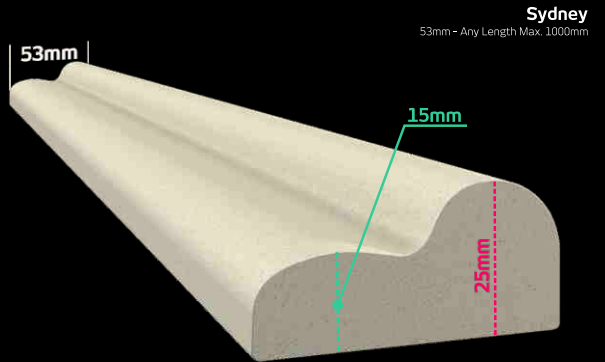

Smoothstep

55mm - Any Length Max. 1000mm

Twilight LED

50mm - Any Length Max. 1000mm

Chicago

80mm - Any Length Max. 1000mm

Prague

55mm - Any Length Max. 1000mm

Solo LED

59mm - Any Length Max. 1000mm

*MEASUREMENTS ARE AN INDICATION ONLY

FLATBACKS

*MEASUREMENTS ARE AN INDICATION ONLY

FLATBACKS

SKIRTINGS

*MEASUREMENTS ARE AN INDICATION ONLY

14x14mm - Any Length Max. 1000mm

Naples

16mm - Any Length Max. 1000mm

3QR Large Pencil

19mm - Any Length Max. 1000mm

*MEASUREMENTS ARE AN INDICATION ONLY

AN EXPRESSION OF YOUR STYLE - **THAT'LL LAST FOR YEARS TO COME.**