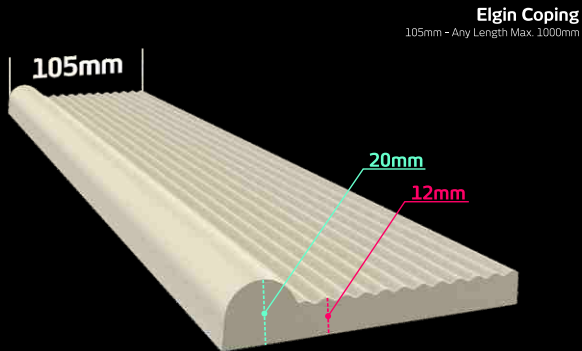

Oasis Ribbed Round
175mm - Any Length Max. 1000mm

Oasis Ribbed Square
175mm - Any Length Max. 1000mm

Oasis Flat Round
175mm - Any Length Max. 1000mm

Oasis Flat Square
175mm - Any Length Max. 1000mm

Ribbed Round LED
175mm - Any Length Max. 1000mm

Ribbed Square LED
175mm - Any Length Max. 1000mm

*MEASUREMENTS ARE AN INDICATION ONLY

POOL & STAIR COPINGS

STEPEDGES

*MEASUREMENTS ARE AN INDICATION ONLY

STEPEDGES

Lincoln

45mm - Any Length Max. 1000mm