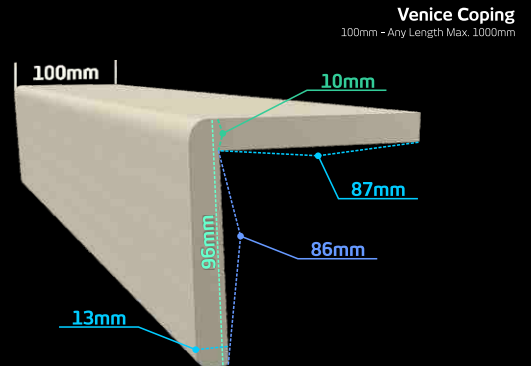

Oasis Ribbed Round
175mm - Any Length Max. 1000mm

Oasis Ribbed Square
175mm - Any Length Max. 1000mm

Oasis Flat Round
175mm - Any Length Max. 1000mm

Oasis Flat Square
175mm - Any Length Max. 1000mm

Ribbed Round LED
175mm - Any Length Max. 1000mm

Ribbed Square LED
175mm - Any Length Max. 1000mm

*MEASUREMENTS ARE AN INDICATION ONLY

POOL & STAIR COPINGS

STEPEDGES

*MEASUREMENTS ARE AN INDICATION ONLY

STEPEDGES

Lincoln

45mm - Any Length Max. 1000mm

Smoothstep

55mm - Any Length Max. 1000mm

Twilight LED

50mm - Any Length Max. 1000mm

Chicago

80mm - Any Length Max. 1000mm

Prague

55mm - Any Length Max. 1000mm