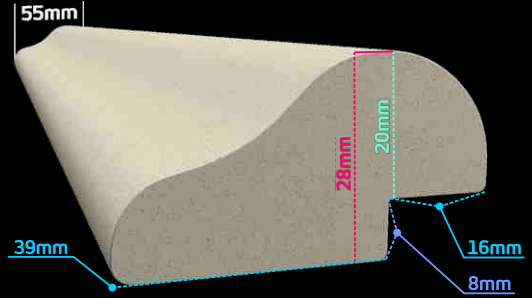

Oasis Ribbed Round
175mm - Any Length Max. 1000mm

Oasis Ribbed Square
175mm - Any Length Max. 1000mm

Oasis Flat Round
175mm - Any Length Max. 1000mm

Oasis Flat Square
175mm - Any Length Max. 1000mm

Ribbed Round LED
175mm - Any Length Max. 1000mm

Ribbed Square LED
175mm - Any Length Max. 1000mm

*MEASUREMENTS ARE AN INDICATION ONLY

POOL & STAIR COPINGS

STEPEDGES

*MEASUREMENTS ARE AN INDICATION ONLY

STEPEDGES

Lincoln

45mm - Any Length Max. 1000mm

Smoothstep

55mm - Any Length Max. 1000mm

Twilight LED

50mm - Any Length Max. 1000mm

Chicago

80mm - Any Length Max. 1000mm

Prague

55mm - Any Length Max. 1000mm