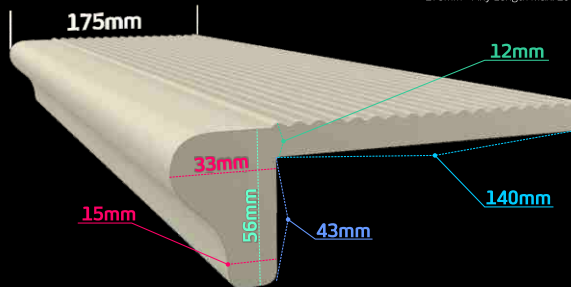

Oasis Ribbed Round
175mm - Any Length Max. 1000mm

Oasis Ribbed Square
175mm - Any Length Max. 1000mm

Oasis Flat Round
175mm - Any Length Max. 1000mm

Oasis Flat Square
175mm - Any Length Max. 1000mm

Ribbed Round LED
175mm - Any Length Max. 1000mm