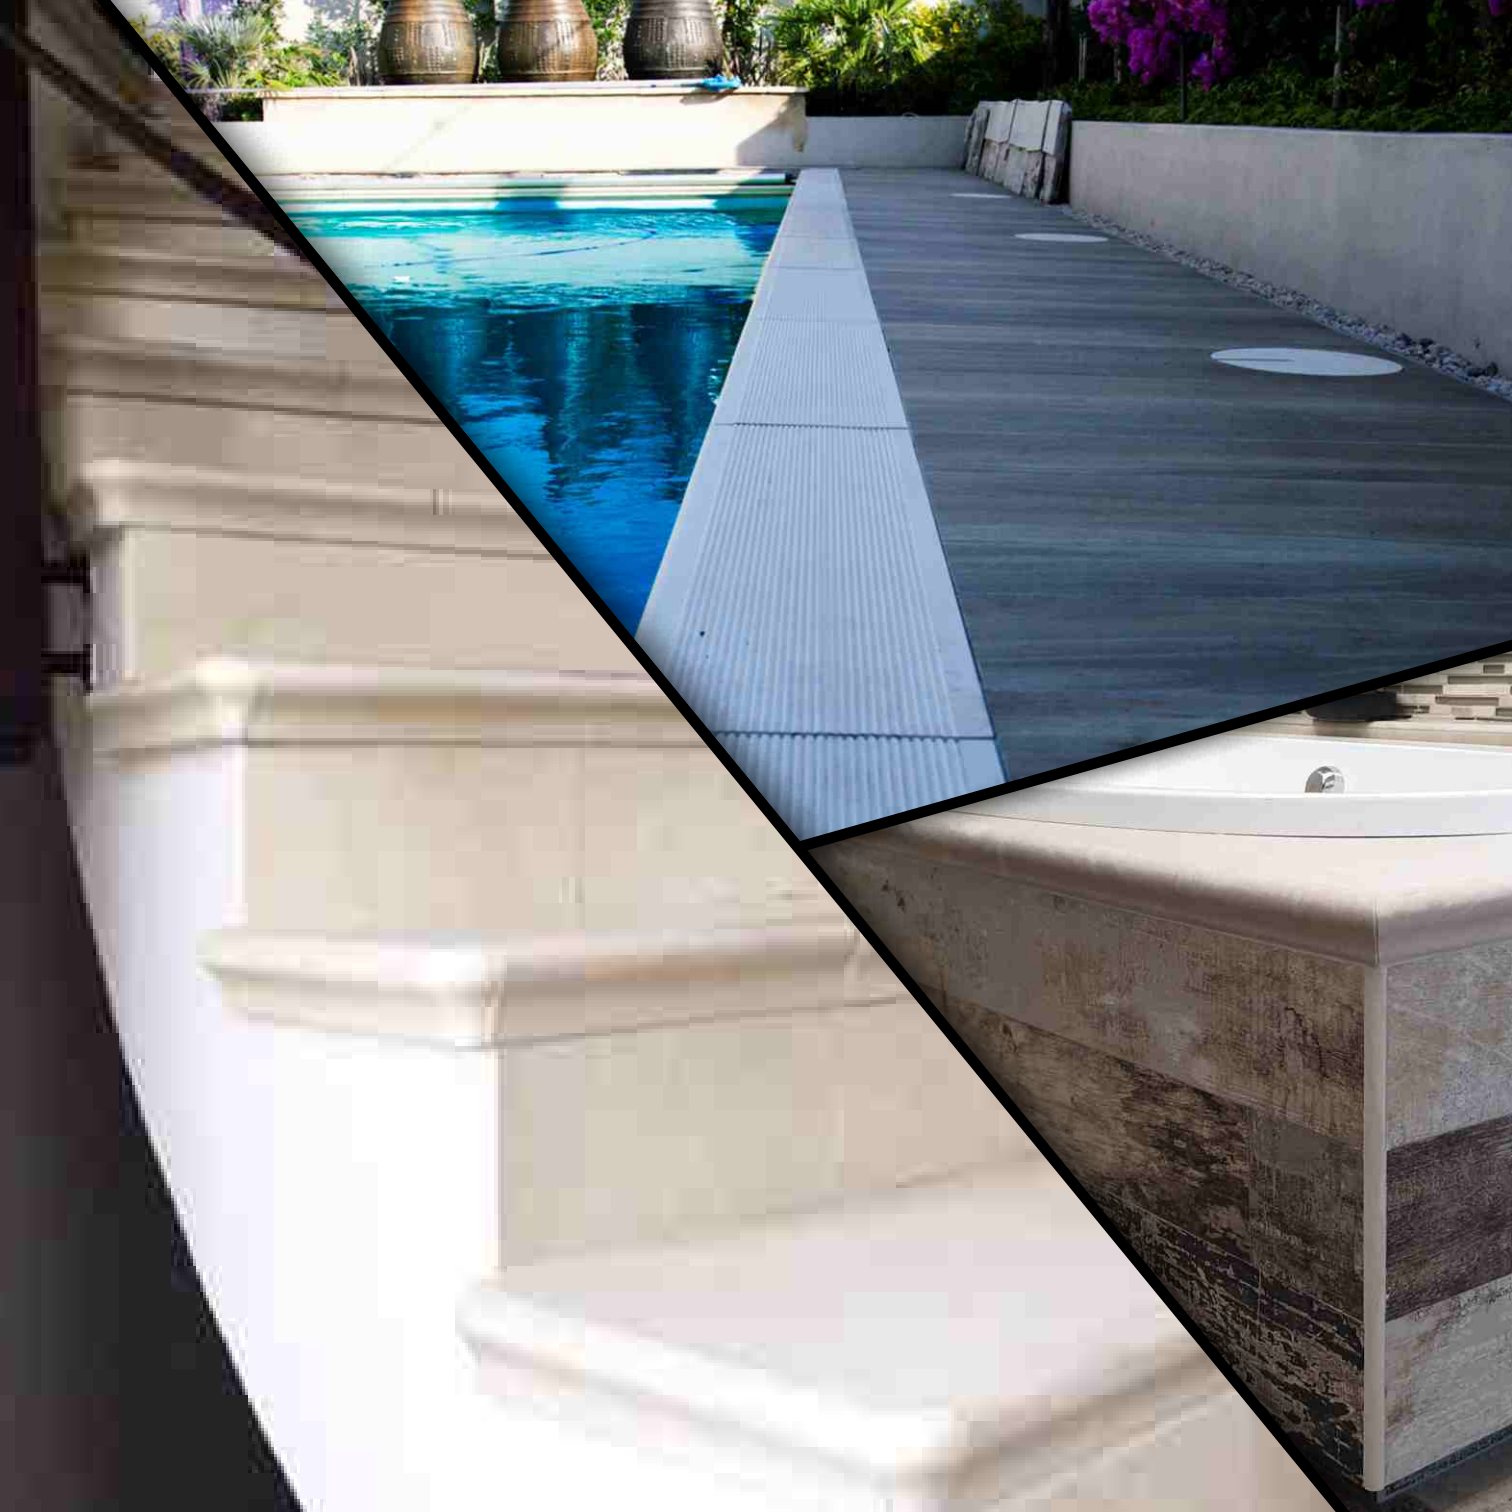

The Edge of **Perfection**

Where details matter: Customised bullnoses, step edges and pool copings.

LIVE YOUR WAY.

| POOL & STAIR COPINGS

TILS00625

Oasis Ribbed Round
175mm - Any Length Max. 1000mm

TILS00626