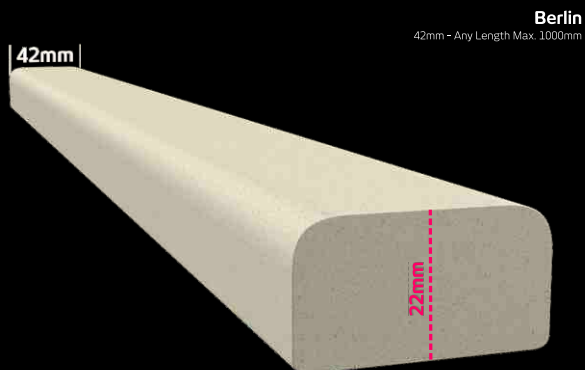

Smoothstep

55mm - Any Length Max. 1000mm

Twilight LED

50mm - Any Length Max. 1000mm

Chicago

80mm - Any Length Max. 1000mm

Prague

55mm - Any Length Max. 1000mm

Solo LED

59mm - Any Length Max. 1000mm

*MEASUREMENTS ARE AN INDICATION ONLY

FLATBACKS

*MEASUREMENTS ARE AN INDICATION ONLY

FLATBACKS

SKIRTINGS

*MEASUREMENTS ARE AN INDICATION ONLY