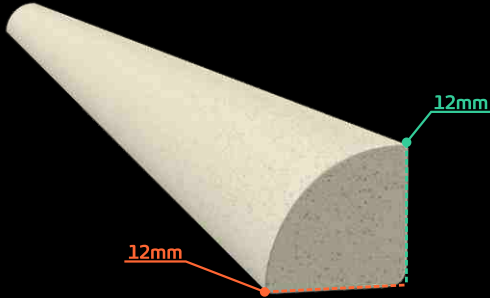

FINISHES

Solstice

16mm - Any Length Max. 800mm

Eclipse

18mm - Any Length Max. 600mm

2QR Small Pencil

12mm - Any Length Max. 1000mm

Square Pencil

14x14mm - Any Length Max. 1000mm

Naples

16mm - Any Length Max. 1000mm

3QR Large Pencil

19mm - Any Length Max. 1000mm

*MEASUREMENTS ARE AN INDICATION ONLY

AN EXPRESSION OF YOUR STYLE - **THAT'LL LAST FOR YEARS TO COME.**