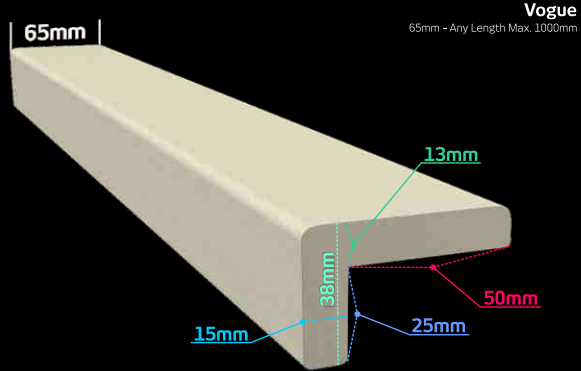

Ribbed Square LED
175mm - Any Length Max. 1000mm

*MEASUREMENTS ARE AN INDICATION ONLY

POOL & STAIR COPINGS

STEPEDGES

*MEASUREMENTS ARE AN INDICATION ONLY

STEPEDGES

Lincoln

45mm - Any Length Max. 1000mm

Smoothstep

55mm - Any Length Max. 1000mm

Twilight LED

50mm - Any Length Max. 1000mm

Chicago

80mm - Any Length Max. 1000mm

Prague

55mm - Any Length Max. 1000mm

Solo LED

59mm - Any Length Max. 1000mm

*MEASUREMENTS ARE AN INDICATION ONLY

FLATBACKS

*MEASUREMENTS ARE AN INDICATION ONLY

FLATBACKS

SKIRTINGS

*MEASUREMENTS ARE AN INDICATION ONLY