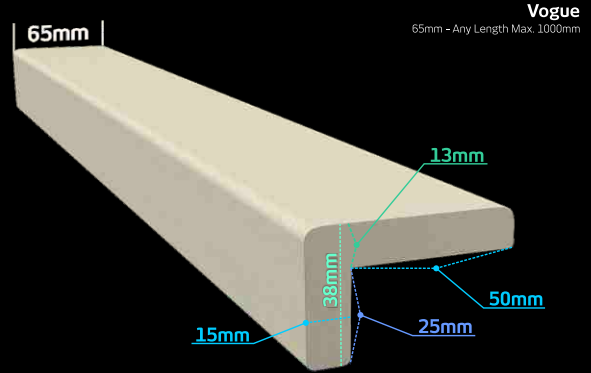

Oasis Ribbed Round
175mm - Any Length Max. 1000mm

Oasis Ribbed Square
175mm - Any Length Max. 1000mm

Oasis Flat Round
175mm - Any Length Max. 1000mm

Oasis Flat Square
175mm - Any Length Max. 1000mm

Ribbed Round LED
175mm - Any Length Max. 1000mm

Ribbed Square LED
175mm - Any Length Max. 1000mm

*MEASUREMENTS ARE AN INDICATION ONLY

POOL & STAIR COPINGS

STEPEDGES

*MEASUREMENTS ARE AN INDICATION ONLY

STEPEDGES

Lincoln

45mm - Any Length Max. 1000mm

Smoothstep

55mm - Any Length Max. 1000mm

Twilight LED

50mm - Any Length Max. 1000mm

Chicago

80mm - Any Length Max. 1000mm

Prague

55mm - Any Length Max. 1000mm