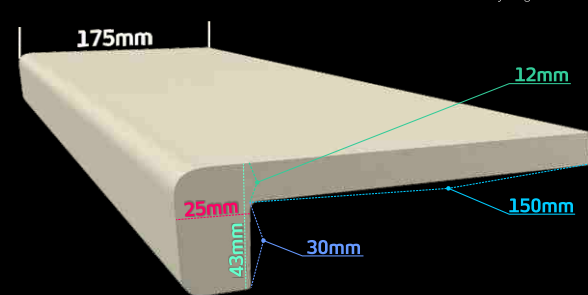

Oasis Ribbed Round
175mm - Any Length Max. 1000mm

Oasis Ribbed Square
175mm - Any Length Max. 1000mm

Oasis Flat Round
175mm - Any Length Max. 1000mm

Oasis Flat Square
175mm - Any Length Max. 1000mm

Ribbed Round LED
175mm - Any Length Max. 1000mm

Ribbed Square LED
175mm - Any Length Max. 1000mm

*MEASUREMENTS ARE AN INDICATION ONLY

POOL & STAIR COPINGS

STEPEDGES

*MEASUREMENTS ARE AN INDICATION ONLY

STEPEDGES

Lincoln

45mm - Any Length Max. 1000mm