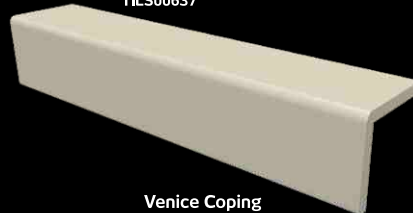

Oasis Ribbed Square
175mm - Any Length Max. 1000mm

TILS00627

Oasis Flat Round
175mm - Any Length Max. 1000mm

TILS00628

Oasis Flat Square
175mm - Any Length Max. 1000mm

TILS00632

Oasis Ribbed Square LED
175mm - Any Length Max. 1000mm

TILS00635

Oasis Ribbed Round LED
175mm - Any Length Max. 1000mm

TIPC0004

Coping
65mm - Any Length Max. 1000mm

TILS00236

Vogue
65mm - Any Length Max. 1000mm

TILS00636

Elgin Coping
105mm - Any Length Max. 1000mm

TILS00637

Venice Coping
100mm - Any Length Max. 1000mm

STEPEDGES

TIFA00102

Bullnose Stepedge

55mm - Any Length Max. 1000mm

TILS00182

Berlin Stepedge

42mm - Any Length Max. 1000mm

TILS00098

Lincoln Stepedge

45mm - Any Length Max. 1000mm

TILS00157

Smoothstep Stepedge

55mm - Any Length Max. 1000mm

TIPC0004