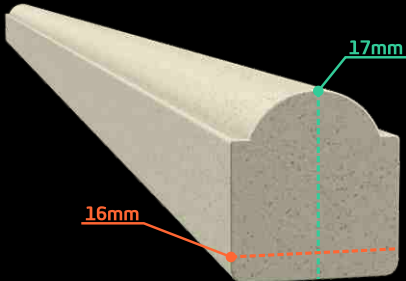

FINISHES

Solstice

16mm - Any Length Max. 800mm

Eclipse

18mm - Any Length Max. 600mm

2QR Small Pencil

12mm - Any Length Max. 1000mm

Square Pencil

14x14mm - Any Length Max. 1000mm

Naples

16mm - Any Length Max. 1000mm

3QR Large Pencil

19mm - Any Length Max. 1000mm

*MEASUREMENTS ARE AN INDICATION ONLY

AN EXPRESSION OF YOUR STYLE - **THAT'LL LAST FOR YEARS TO COME.**