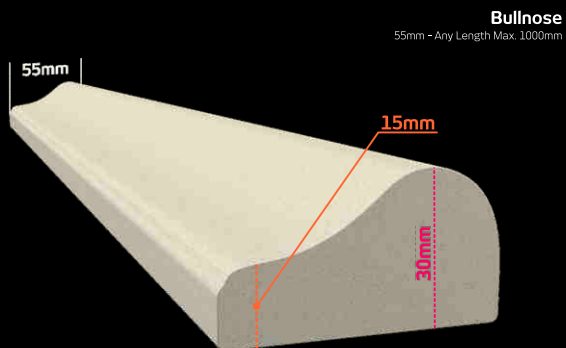

Smoothstep

55mm - Any Length Max. 1000mm

Twilight LED

50mm - Any Length Max. 1000mm

Chicago

80mm - Any Length Max. 1000mm

Prague

55mm - Any Length Max. 1000mm

Solo LED

59mm - Any Length Max. 1000mm

*MEASUREMENTS ARE AN INDICATION ONLY

FLATBACKS

*MEASUREMENTS ARE AN INDICATION ONLY

FLATBACKS

SKIRTINGS

*MEASUREMENTS ARE AN INDICATION ONLY

14x14mm - Any Length Max. 1000mm

Naples

16mm - Any Length Max. 1000mm

3QR Large Pencil

19mm - Any Length Max. 1000mm

*MEASUREMENTS ARE AN INDICATION ONLY

AN EXPRESSION OF YOUR STYLE - **THAT'LL LAST FOR YEARS TO COME.**