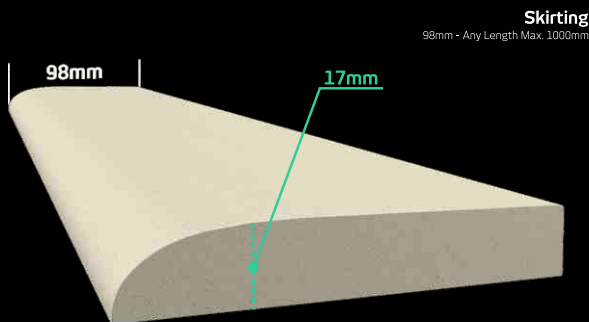

Smoothstep

55mm - Any Length Max. 1000mm

Twilight LED

50mm - Any Length Max. 1000mm

Chicago

80mm - Any Length Max. 1000mm

Prague

55mm - Any Length Max. 1000mm

Solo LED

59mm - Any Length Max. 1000mm

*MEASUREMENTS ARE AN INDICATION ONLY

FLATBACKS

*MEASUREMENTS ARE AN INDICATION ONLY

FLATBACKS

SKIRTINGS

*MEASUREMENTS ARE AN INDICATION ONLY