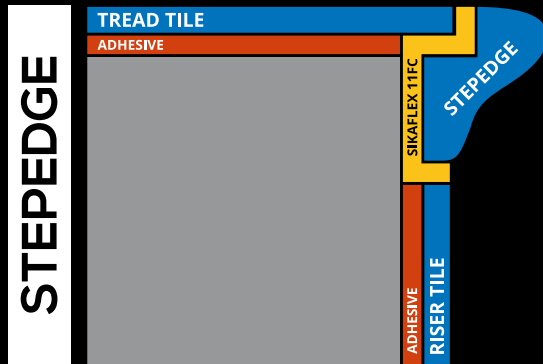

Exclusive to
ITALTILE

Product Information Guide

The establishment of Torino in 2002 was inspired by the desire to create a product of timeless beauty, individually crafted by hand and creating uniqueness to be experienced by people who cherish the beauty of their living space.

Torino products are exclusively manufactured for the Italtile Group.

Torino is the proud manufacturer of individually handcrafted: Pool Copings | Pebbles & Orbs | Trims & Skirtings | Bullnose Steptiles | Bullnose Flatbacks | Listellos. Our products are aged to create a timeless effect, and will therefore never be fashion bound!

Our dynamic growth, designs and supreme quality of our products have ensured a proud place in major shopping centres and hotels as well as fine homes.

Installation / Sealant

SIKAFLEX 11FC MUST BE USED AS ADHESIVE AS WELL AS GROUT/EXPANSION JOINT ON ALL TORINO PRODUCTS.

MOSAIC FIX TO BE USED WITH PEBBLES & ORBS.