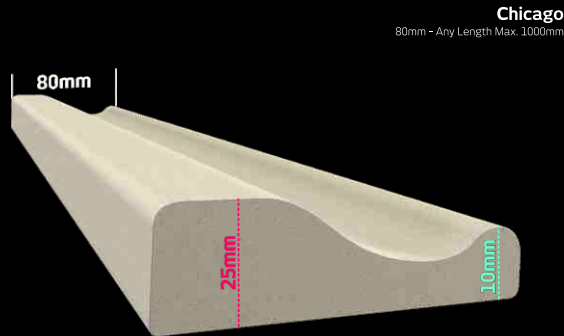

Smoothstep

55mm - Any Length Max. 1000mm

Twilight LED

50mm - Any Length Max. 1000mm

Chicago

80mm - Any Length Max. 1000mm

Prague

55mm - Any Length Max. 1000mm

Solo LED

59mm - Any Length Max. 1000mm

*MEASUREMENTS ARE AN INDICATION ONLY

FLATBACKS

*MEASUREMENTS ARE AN INDICATION ONLY

FLATBACKS

SKIRTINGS

*MEASUREMENTS ARE AN INDICATION ONLY

14x14mm - Any Length Max. 1000mm

Naples

16mm - Any Length Max. 1000mm

3QR Large Pencil

19mm - Any Length Max. 1000mm

*MEASUREMENTS ARE AN INDICATION ONLY

AN EXPRESSION OF YOUR STYLE - **THAT'LL LAST FOR YEARS TO COME.**