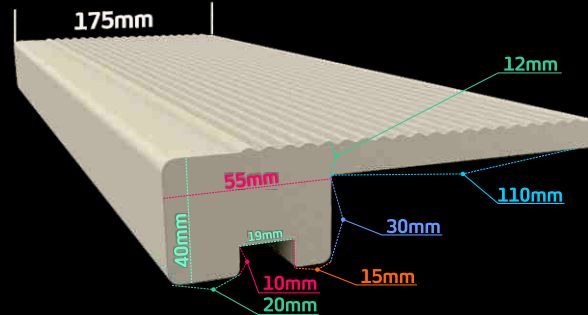

Oasis Ribbed Round
175mm - Any Length Max. 1000mm

Oasis Ribbed Square
175mm - Any Length Max. 1000mm

Oasis Flat Round
175mm - Any Length Max. 1000mm

Oasis Flat Square
175mm - Any Length Max. 1000mm

Ribbed Round LED
175mm - Any Length Max. 1000mm

Ribbed Square LED
175mm - Any Length Max. 1000mm

*MEASUREMENTS ARE AN INDICATION ONLY

POOL & STAIR COPINGS

STEPEDGES

*MEASUREMENTS ARE AN INDICATION ONLY

STEPEDGES

Lincoln

45mm - Any Length Max. 1000mm