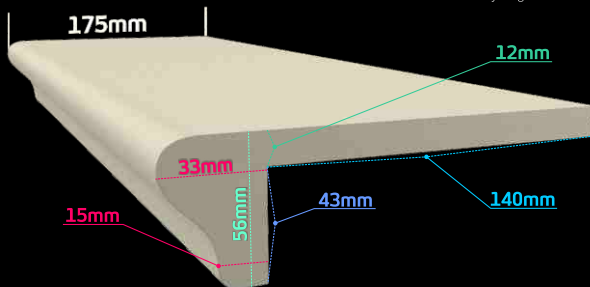

Oasis Ribbed Round
175mm - Any Length Max. 1000mm

Oasis Ribbed Square
175mm - Any Length Max. 1000mm

Oasis Flat Round
175mm - Any Length Max. 1000mm

Oasis Flat Square
175mm - Any Length Max. 1000mm

Ribbed Round LED
175mm - Any Length Max. 1000mm