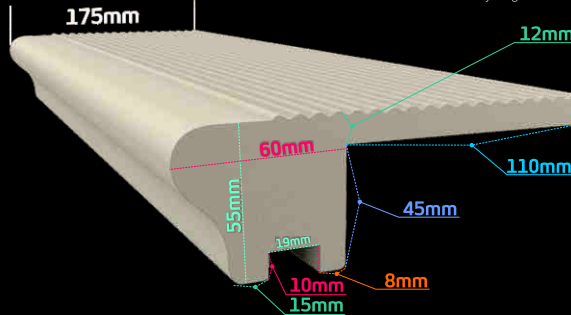

Oasis Ribbed Round
175mm - Any Length Max. 1000mm

Oasis Ribbed Square
175mm - Any Length Max. 1000mm

Oasis Flat Round
175mm - Any Length Max. 1000mm

Oasis Flat Square
175mm - Any Length Max. 1000mm

Ribbed Round LED
175mm - Any Length Max. 1000mm

Ribbed Square LED
175mm - Any Length Max. 1000mm

*MEASUREMENTS ARE AN INDICATION ONLY

POOL & STAIR COPINGS

STEPEDGES

*MEASUREMENTS ARE AN INDICATION ONLY

STEPEDGES

Lincoln

45mm - Any Length Max. 1000mm

Smoothstep

55mm - Any Length Max. 1000mm

Twilight LED

50mm - Any Length Max. 1000mm

Chicago

80mm - Any Length Max. 1000mm

Prague

55mm - Any Length Max. 1000mm