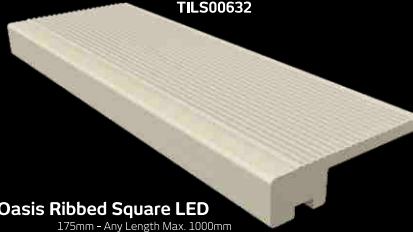

Oasis Ribbed Square
175mm - Any Length Max. 1000mm

TILS00627

Oasis Flat Round
175mm - Any Length Max. 1000mm

TILS00628

Oasis Flat Square
175mm - Any Length Max. 1000mm

TILS00632

Oasis Ribbed Square LED
175mm - Any Length Max. 1000mm

TILS00635

Oasis Ribbed Round LED
175mm - Any Length Max. 1000mm

TIPC0004

Coping
65mm - Any Length Max. 1000mm

TILS00236

Vogue
65mm - Any Length Max. 1000mm

TILS00636

Elgin Coping
105mm - Any Length Max. 1000mm

TILS00637

Venice Coping
100mm - Any Length Max. 1000mm

STEPEDGES

TIFA00102

Bullnose Stepedge

55mm - Any Length Max. 1000mm

TILS00182

Berlin Stepedge

42mm - Any Length Max. 1000mm

TILS00098

Lincoln Stepedge

45mm - Any Length Max. 1000mm

TILS00157

Smoothstep Stepedge

55mm - Any Length Max. 1000mm

TIPC0004