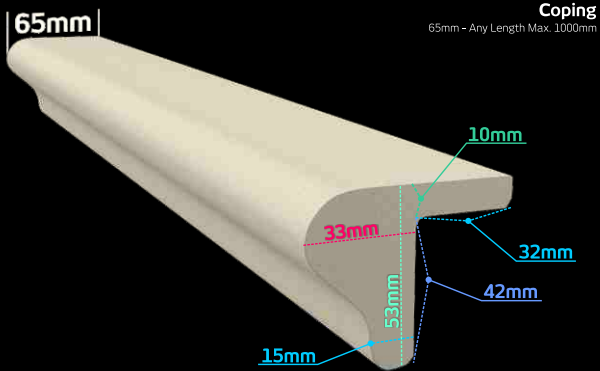

Ribbed Square LED
175mm - Any Length Max. 1000mm

*MEASUREMENTS ARE AN INDICATION ONLY

POOL & STAIR COPINGS

STEPEDGES

*MEASUREMENTS ARE AN INDICATION ONLY

STEPEDGES

Lincoln

45mm - Any Length Max. 1000mm

Smoothstep

55mm - Any Length Max. 1000mm

Twilight LED

50mm - Any Length Max. 1000mm

Chicago

80mm - Any Length Max. 1000mm

Prague

55mm - Any Length Max. 1000mm

Solo LED

59mm - Any Length Max. 1000mm

*MEASUREMENTS ARE AN INDICATION ONLY

FLATBACKS

*MEASUREMENTS ARE AN INDICATION ONLY

FLATBACKS

SKIRTINGS

*MEASUREMENTS ARE AN INDICATION ONLY