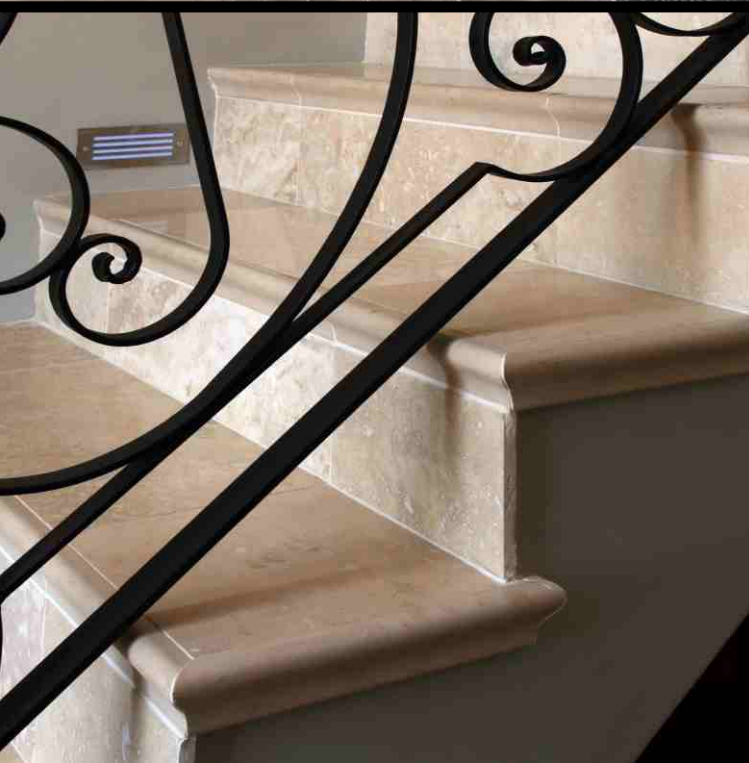

The Edge of **Perfection**

Where details matter: Customised bullnoses, step edges and pool copings.

LIVE YOUR WAY.

| POOL & STAIR COPINGS

TILS00625

Oasis Ribbed Round
175mm - Any Length Max. 1000mm

TILS00626