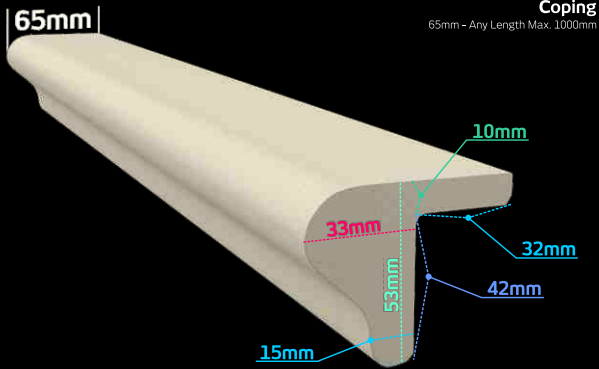

Oasis Ribbed Round
175mm - Any Length Max. 1000mm

Oasis Ribbed Square
175mm - Any Length Max. 1000mm

Oasis Flat Round
175mm - Any Length Max. 1000mm

Oasis Flat Square
175mm - Any Length Max. 1000mm

Ribbed Round LED
175mm - Any Length Max. 1000mm

Ribbed Square LED
175mm - Any Length Max. 1000mm

*MEASUREMENTS ARE AN INDICATION ONLY

POOL & STAIR COPINGS

STEPEDGES

*MEASUREMENTS ARE AN INDICATION ONLY

STEPEDGES

Lincoln

45mm - Any Length Max. 1000mm

Smoothstep

55mm - Any Length Max. 1000mm

Twilight LED

50mm - Any Length Max. 1000mm

Chicago

80mm - Any Length Max. 1000mm

Prague

55mm - Any Length Max. 1000mm