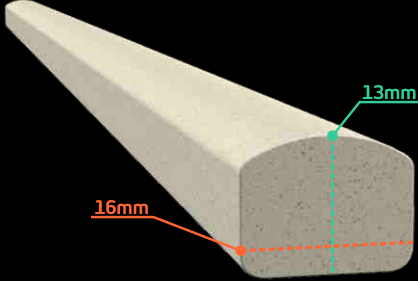

FINISHES

Solstice

16mm - Any Length Max. 800mm