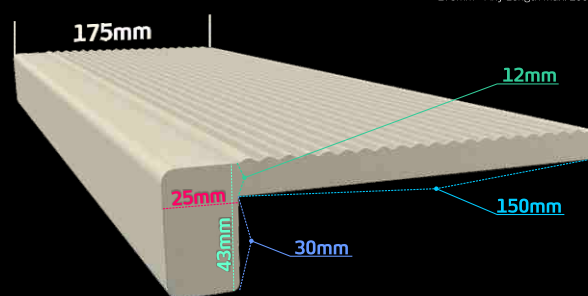

Oasis Ribbed Round
175mm - Any Length Max. 1000mm

Oasis Ribbed Square
175mm - Any Length Max. 1000mm

Oasis Flat Round
175mm - Any Length Max. 1000mm

Oasis Flat Square
175mm - Any Length Max. 1000mm

Ribbed Round LED
175mm - Any Length Max. 1000mm