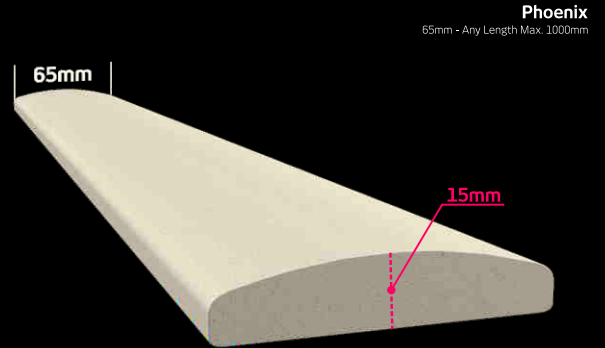

Smoothstep

55mm - Any Length Max. 1000mm

Twilight LED

50mm - Any Length Max. 1000mm

Chicago

80mm - Any Length Max. 1000mm

Prague

55mm - Any Length Max. 1000mm

Solo LED

59mm - Any Length Max. 1000mm

*MEASUREMENTS ARE AN INDICATION ONLY

FLATBACKS

*MEASUREMENTS ARE AN INDICATION ONLY

FLATBACKS

SKIRTINGS

*MEASUREMENTS ARE AN INDICATION ONLY

14x14mm - Any Length Max. 1000mm

Naples

16mm - Any Length Max. 1000mm

3QR Large Pencil

19mm - Any Length Max. 1000mm

*MEASUREMENTS ARE AN INDICATION ONLY

AN EXPRESSION OF YOUR STYLE - **THAT'LL LAST FOR YEARS TO COME.**