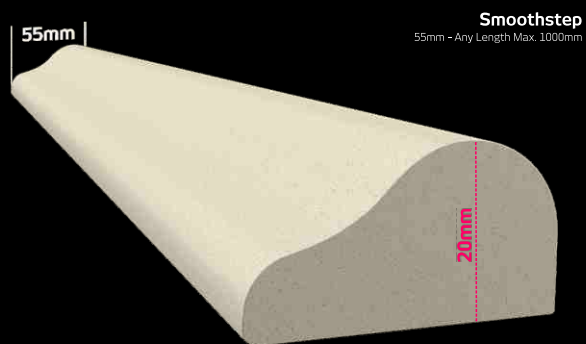

Smoothstep

55mm - Any Length Max. 1000mm

Twilight LED

50mm - Any Length Max. 1000mm

Chicago

80mm - Any Length Max. 1000mm

Prague

55mm - Any Length Max. 1000mm

Solo LED

59mm - Any Length Max. 1000mm

*MEASUREMENTS ARE AN INDICATION ONLY

FLATBACKS

*MEASUREMENTS ARE AN INDICATION ONLY

FLATBACKS

SKIRTINGS

*MEASUREMENTS ARE AN INDICATION ONLY