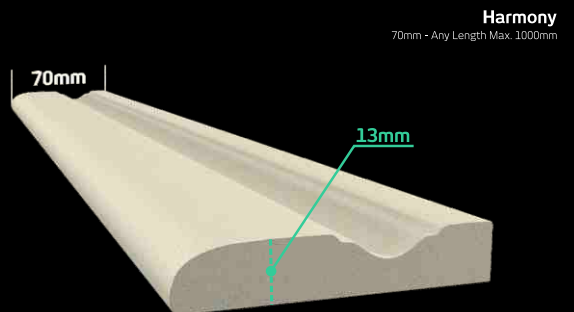

Smoothstep

55mm - Any Length Max. 1000mm

Twilight LED

50mm - Any Length Max. 1000mm

Chicago

80mm - Any Length Max. 1000mm

Prague

55mm - Any Length Max. 1000mm

Solo LED

59mm - Any Length Max. 1000mm

*MEASUREMENTS ARE AN INDICATION ONLY

FLATBACKS

*MEASUREMENTS ARE AN INDICATION ONLY

FLATBACKS

SKIRTINGS

*MEASUREMENTS ARE AN INDICATION ONLY