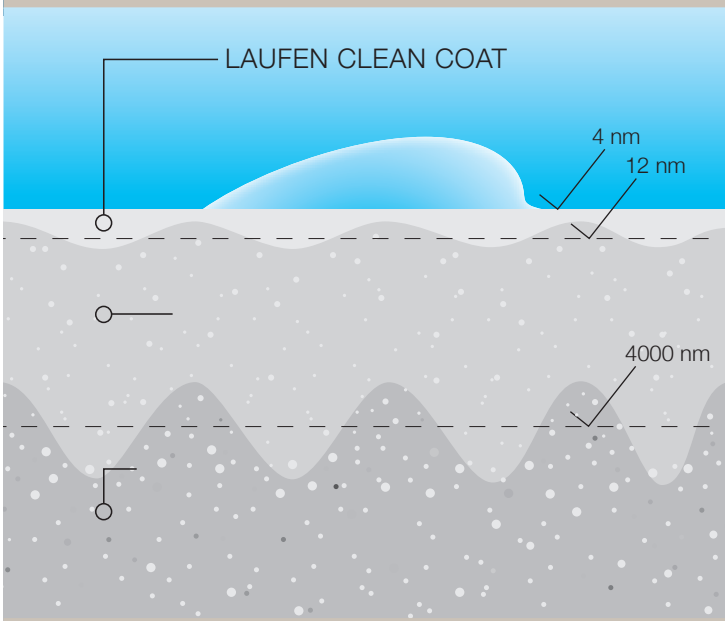

RIMLESS

All LAUFEN wallhung toilets are available as rimless toilets. No rim means no space for bacteria and germs to stick and to hide. Beside that less cleaning effort/time is needed. Compared to competitors LAUFEN is having a proofed history of producing rimless toilets which are not facing any problems with over splashing. This due to extensive testing from external laboratories in Europe. Attention: EN norm is not giving clear standards for over splashing due to that it can be that toilets produced in Asia/Middle East with EN certificate can still over splash. Because of that in Switzerland and Germany consumer organization have done extensive testing to ensure zero over splashing. LAUFEN toilets have passed all these tests and still proof a very powerful flush.

Special suitable for public buildings, hospitals but also in private houses or hotels for more hygiene and efficiency

SURFACE FINISH LCC & RIMLESS

REMOVABLE SEAT & COVER

INTERGRATED DESCALING

HYGIENIC & EASILY REPLACEABLE HEAD & COVER RING

LAUFEN CLEAN COAT

Double glazing for the perfect surface

MAIN ADVANTAGES

Beside the fact that the glazing of LAUFEN products is much thicker than many other competitors we even offer LCC finishing, which includes another glazing over the standard glazing to ensure an extremely smooth surface and gives bacteria no chance to stick on the surface. Very often used in hospitals or public places.