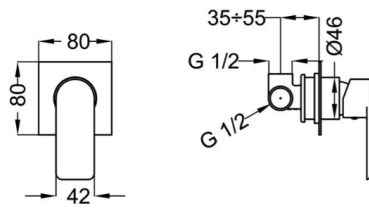

**Including Concealed Part