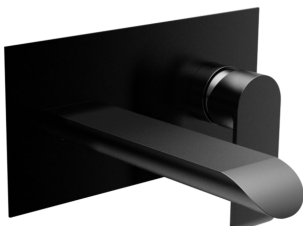

POLOKWANE - commercialpolokwane@italtile.co.za

Tivoli Gadoni Matt Black Basin Mixer
TVGD8340/BK

Tivoli Gadoni Matt Black Tall Basin Mixer
TVGD8345/BK

Tivoli Gadoni Matt Black Bidet Mixer And Pop Up Waste
TVGD8380/BK

Tivoli Gadoni Matt Black Wall Type Basin Mixer
TVGD8344/BK

The *Gadoni* matt black bathroom mixer range brass is powder coated black and has small chrome detail. The range is considered modern with its straight lines, sleek surfaces and minimalist nature.

This basin mixer height can be used with drop in basins, undermount basins and counter top basins that have a tap hole present.

The *Gadoni* tap has an aerator that adds air into the water flow to soften any potential splashing, and has a flow rate of 6 litres per minute – substantially less water is used than older tap models. This mixer functions best with balanced water pressure.

Tivoli Gadoni Matt Black Diverter Mixer
TVGD8311/BK

**Including Concealed Part

Tivoli Gadoni Matt Black Wall Mounted Bath Mixer
TVGD8320/BK

**Including Hand Shower

The Italian quality, design aspects and craftsmanship of this tap range are outstanding and is therefore supported by a 15 Year Guarantee.