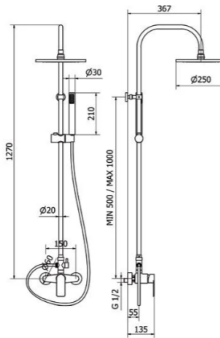

Tivoli Gadoni Matt Black Exposed Shower Column
TVGD8305/BK

**Including Hand Shower