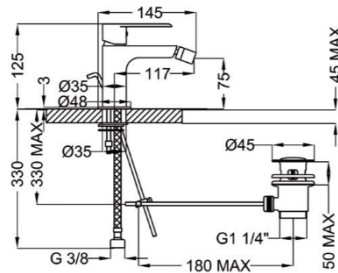

Tivoli Gadoni Matt Black Bidet Mixer And Pop Up Waste
TVGD8380/BK