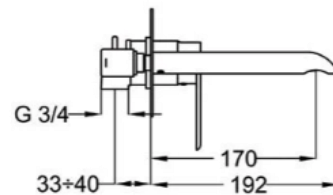

Tivoli Gadoni Matt Black Wall Type Basin Mixer
TVGD8344/BK

The *Gadoni* matt black bathroom mixer range brass is powder coated black and has small chrome detail. The range is considered modern with its straight lines, sleek surfaces and minimalist nature.

This basin mixer height can be used with drop in basins, undermount basins and counter top basins that have a tap hole present.

The *Gadoni* tap has an aerator that adds air into the water flow to soften any potential splashing, and has a flow rate of 6 litres per minute – substantially less water is used than older tap models. This mixer functions best with balanced water pressure.

TIVOLI

• PURE ITALIAN CRAFTSMANSHIP •