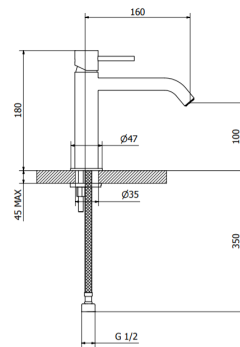

Note: Product packaged with braided connector hoses with 15 mm connectors.

TIVOLI

• PURE ITALIAN CRAFTSMANSHIP •

Tivoli Prato Matt Black Tall Basin Mixer
TVPO5345/BK

Tivoli Prato Matt Black Basin
TVPO5340/BK