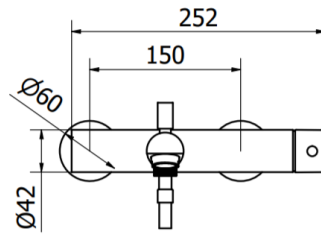

Tivoli Prato Matt Black Diverter
TVPO5311/BK

The *Prato* range is designed and manufactured in Italy, with quality brass, double nickel and powder coated for a more durable and longer-lasting matt finish. Prato taps come with a 15-year guarantee, as well as a 5-year guarantee on the cartridge.

All *Prato* basin mixers offer another beautiful feature: a waterwise saving, with a 6 litre flow per minute.

Thanks to the trusted Tivoli heritage, *Prato* taps are backed with reliable after-sales service nationwide, and spare parts are readily available.

Prato Tap Range

- Designed and manufactured in Italy.
- 15year guarantee
- 5year guarantee on the cartridge
- Double Nickel & Powder Coated for more durable and long lasting matt finish
- After-sales service and spares readily available
- Water saving 6 liter per minute on Basin mixers

LIVEGREEN

Made in ITALY

TIVOLI

• PURE ITALIAN CRAFTSMANSHIP •