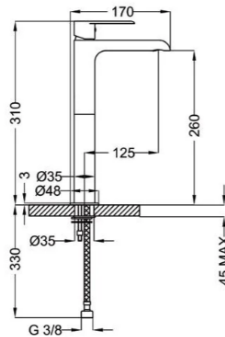

Tivoli Gadoni Matt Black Tall Basin Mixer
TVGD8345/BK