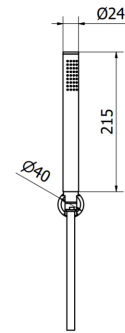

Tivoli Prato Matt Black Diverter
TVPO5311/BK

The *Prato* range is designed and manufactured in Italy, with quality brass, double nickel and powder coated for a more durable and longer-lasting matt finish. Prato taps come with a 15-year guarantee, as well as a 5-year guarantee on the cartridge.

All *Prato* basin mixers offer another beautiful feature: a waterwise saving, with a 6 litre flow per minute.

Thanks to the trusted Tivoli heritage, *Prato* taps are backed with reliable after-sales service nationwide, and spare parts are readily available.

Prato Tap Range

- Designed and manufactured in Italy.
- 15year guarantee
- 5year guarantee on the cartridge
- Double Nickel & Powder Coated for more durable and long lasting matt finish
- After-sales service and spares readily available
- Water saving 6 liter per minute on Basin mixers

LIVEGREEN

Made in ITALY

TIVOLI

• PURE ITALIAN CRAFTSMANSHIP •