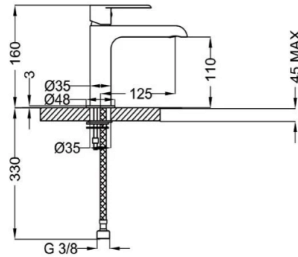

Tivoli Gadoni Matt Black Basin Mixer
TVGD8340/BK