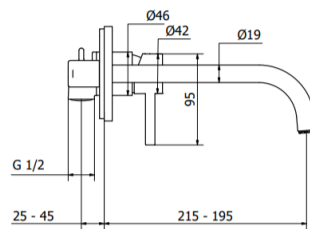

Tivoli Prato Matt Black Wall
TVPO5344/BK

Functional décor items have morphed from mere usefulness to being objects of delight, and nowhere is this more evident than in the new range of *Prato* taps – beautiful new additions to Italtile’s extensive, top quality Tivoli tap collection.

The *Prato* tap range offers high fashion looks with beautifully rounded forms and finishes, with an ergonomically pleasing pin handle. Matt black has been trending around the globe as a hot, must-have look, and shows no sign of disappearing; the *Prato* range pays homage to this exciting trend with its matt, blacker-than-black looks.

TIVOLI

• PURE ITALIAN CRAFTSMANSHIP •