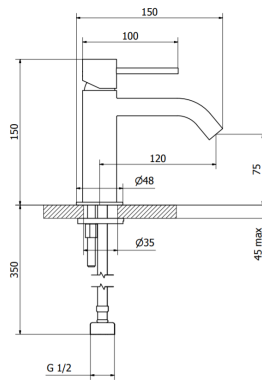

Tivoli Prato Matt Black Bidet
TVPO5380/BK