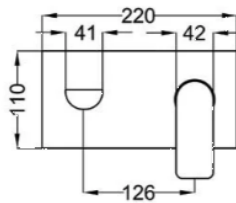

Tivoli Gadoni Matt Black Wall Type Basin Mixer
TVGD8344/BK