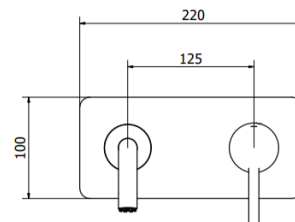

Tivoli Prato Matt Black Wall
TVPO5344/BK

Functional décor items have morphed from mere usefulness to being objects of delight, and nowhere is this more evident than in the new range of *Prato* taps – beautiful new additions to Italtile’s extensive, top quality Tivoli tap collection.

The *Prato* tap range offers high fashion looks with beautifully rounded forms and finishes, with an ergonomically pleasing pin handle. Matt black has been trending around the globe as a hot, must-have look, and shows no sign of disappearing; the *Prato* range pays homage to this exciting trend with its matt, blacker-than-black looks.

TIVOLI

• PURE ITALIAN CRAFTSMANSHIP •