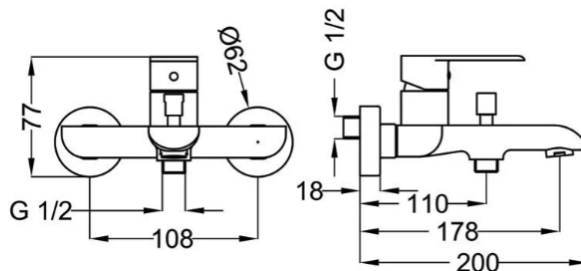

Tivoli Gadoni Matt Black Wall Mounted Bath Mixer
TVGD8320/BK

**Including Hand Shower

The Italian quality, design aspects and craftsmanship of this tap range are outstanding and is therefore supported by a 15 Year Guarantee.

This promise is backed up a national service team based throughout South Africa.

The Tivoli product range strongly supports Italtile's LiveGreen ethos threefold: by manufacturing in a responsible manner where the plating plant has zero discharge; recycling all water used during manufacture and it has a controlled, reduced flow rate of 6 l/min.

Note: Product packaged with braided connector hoses with 15 mm connectors.

TIVOLI

• PURE ITALIAN CRAFTSMANSHIP •