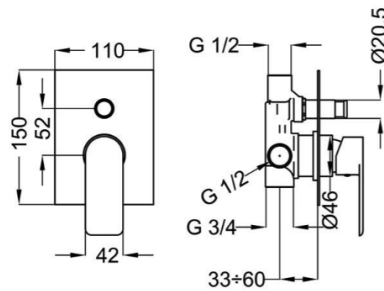

Tivoli Gadoni Matt Black Diverter Mixer
TVGD8311/BK

**Including Concealed Part