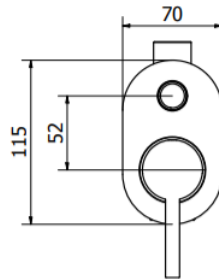

TIVOLI

• PURE ITALIAN CRAFTSMANSHIP •

Tivoli Prato Matt Black Wall Mounted Bath
TVPO5320/BK

Tivoli Prato Matt Black Diverter
TVPO5311/BK

Tivoli Prato Matt Black Bath Or Shower Mixer Including Concealed Part
TVPO5300/BK