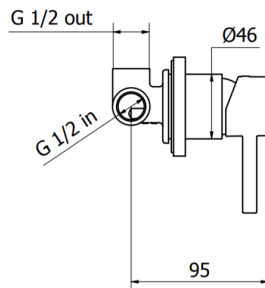

TIVOLI

• PURE ITALIAN CRAFTSMANSHIP •

Tivoli Prato Matt Black Wall Mounted Bath
TVPO5320/BK

Tivoli Prato Matt Black Diverter
TVPO5311/BK

Tivoli Prato Matt Black Bath Or Shower Mixer Including Concealed Part
TVPO5300/BK