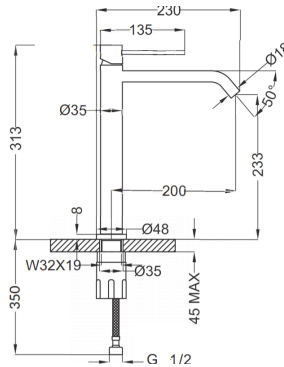

Note: Product packaged with braided connector hoses with 15 mm connectors.

TIVOLI

• PURE ITALIAN CRAFTSMANSHIP •

Tivoli Prato Matt Black Tall Basin Mixer
TVPO5345/BK

Tivoli Prato Matt Black Basin
TVPO5340/BK